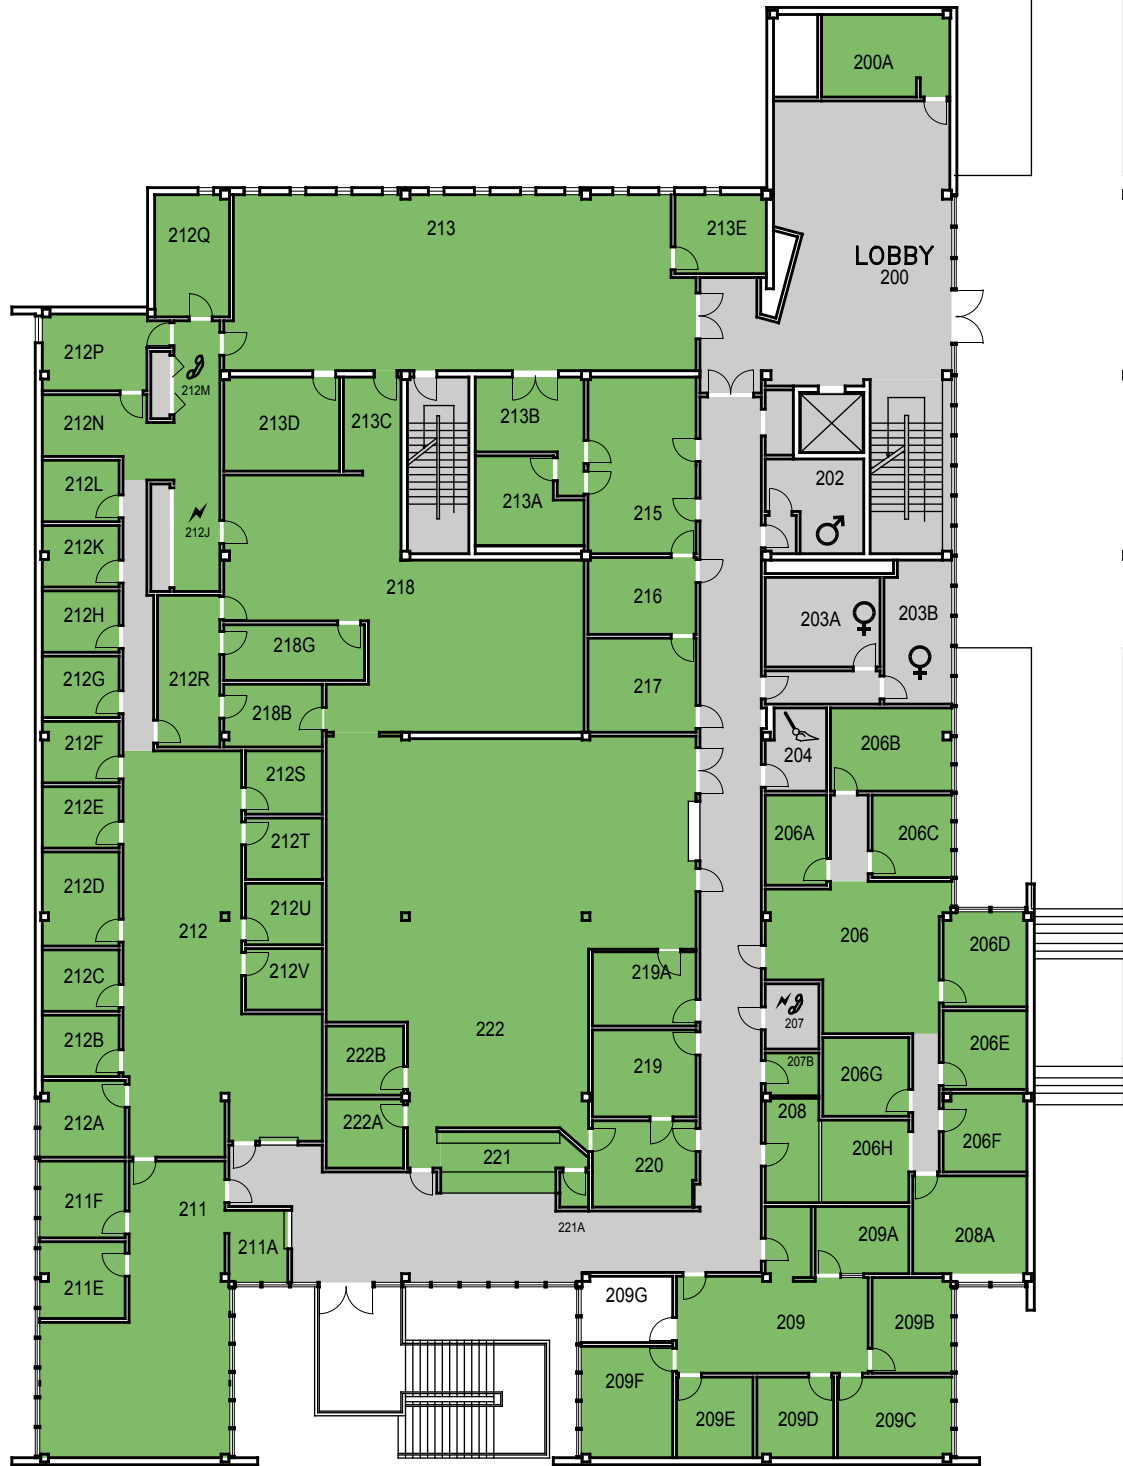

Floor 1

CAGR	CLA	
CARCH	CSM	UNIV
CBUS		ADMIN
CENGR	NON STATE	NON ASSIGNABLE

June 2015

1"=25'

O:\Planroom\Database\building\Floor_Plans\Plan_Book\Building 001-0_Administration.dwg

CAL POLY Administration

SAN LUIS OBISPO
Facilities

Space Data http://afd.calpoly.edu/facilities/spacefacility/space_data.asp

Floor 2

CAGR	CLA	
CARCH	CSM	UNIV
CBUS		ADMIN
CENGR	NON STATE	NON ASSIGNABLE

June 2015

1"=25'

O:\Planroom\Database\building\Floor_Plans\Plan_Book\Building 001-0_Administration.dwg