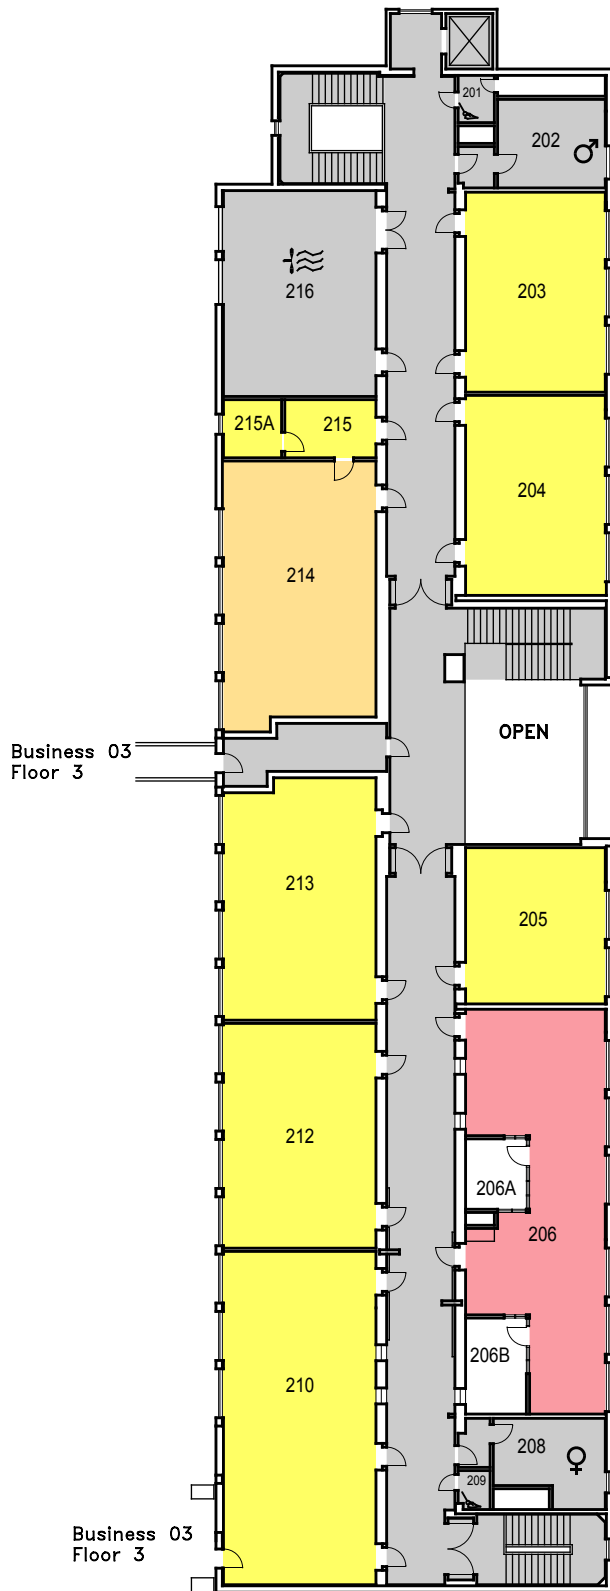

SAN LUIS OBISPO
Facilities

Space Data http://afd.calpoly.edu/facilities/spacefacility/space_data.asp

Ground Floor

CAGR	CLA	
CARCH	CSM	UNIV
CBUS		ADMIN
CENGR	NON STATE	NON ASSIGNABLE

March 2015

1"=30'

O:\Planroom\Database\building_Floor_Plans\Plan_Book\Building 002-0_Cotchett Education Building.dwg

March 2015

1"=30'