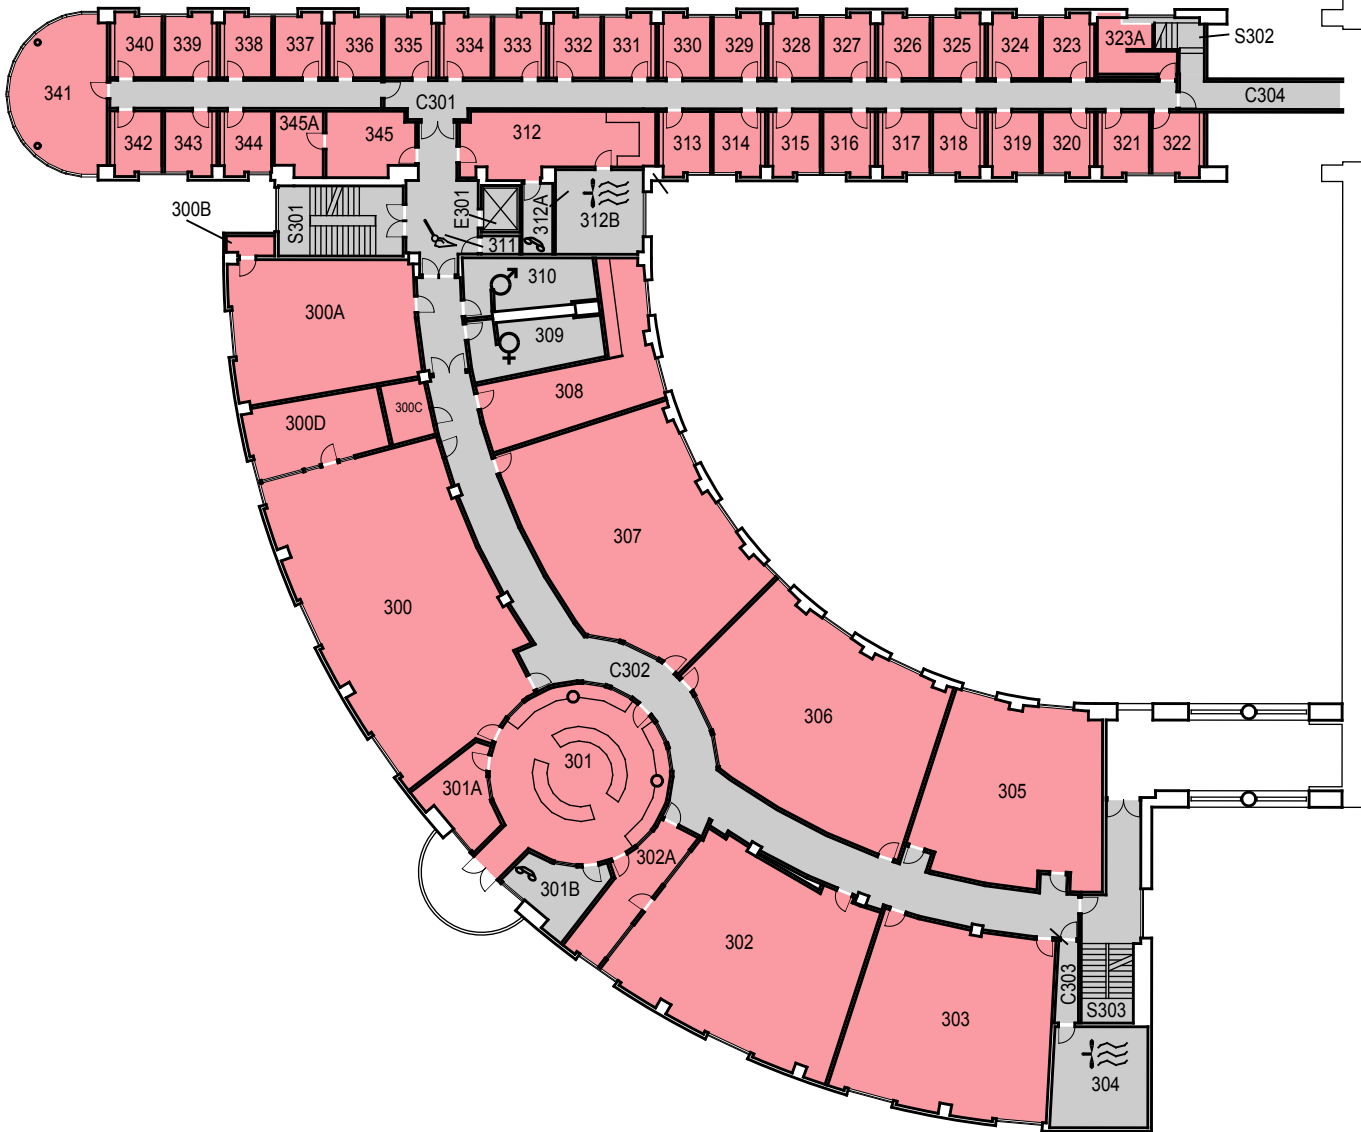

Facility Services Facilities Planning and Capital Projects

Floor 2

CAGR	CLA	
CARCH	CSM	UNIV
CBUS		ADMIN
CENGR	NON STATE	NON ASSIGNABLE

November 2013

1"=35'

Building 2

O:\Planroom\Database\building\Floor_Plans\Plan_Book\Building 003-0_Business.dwg