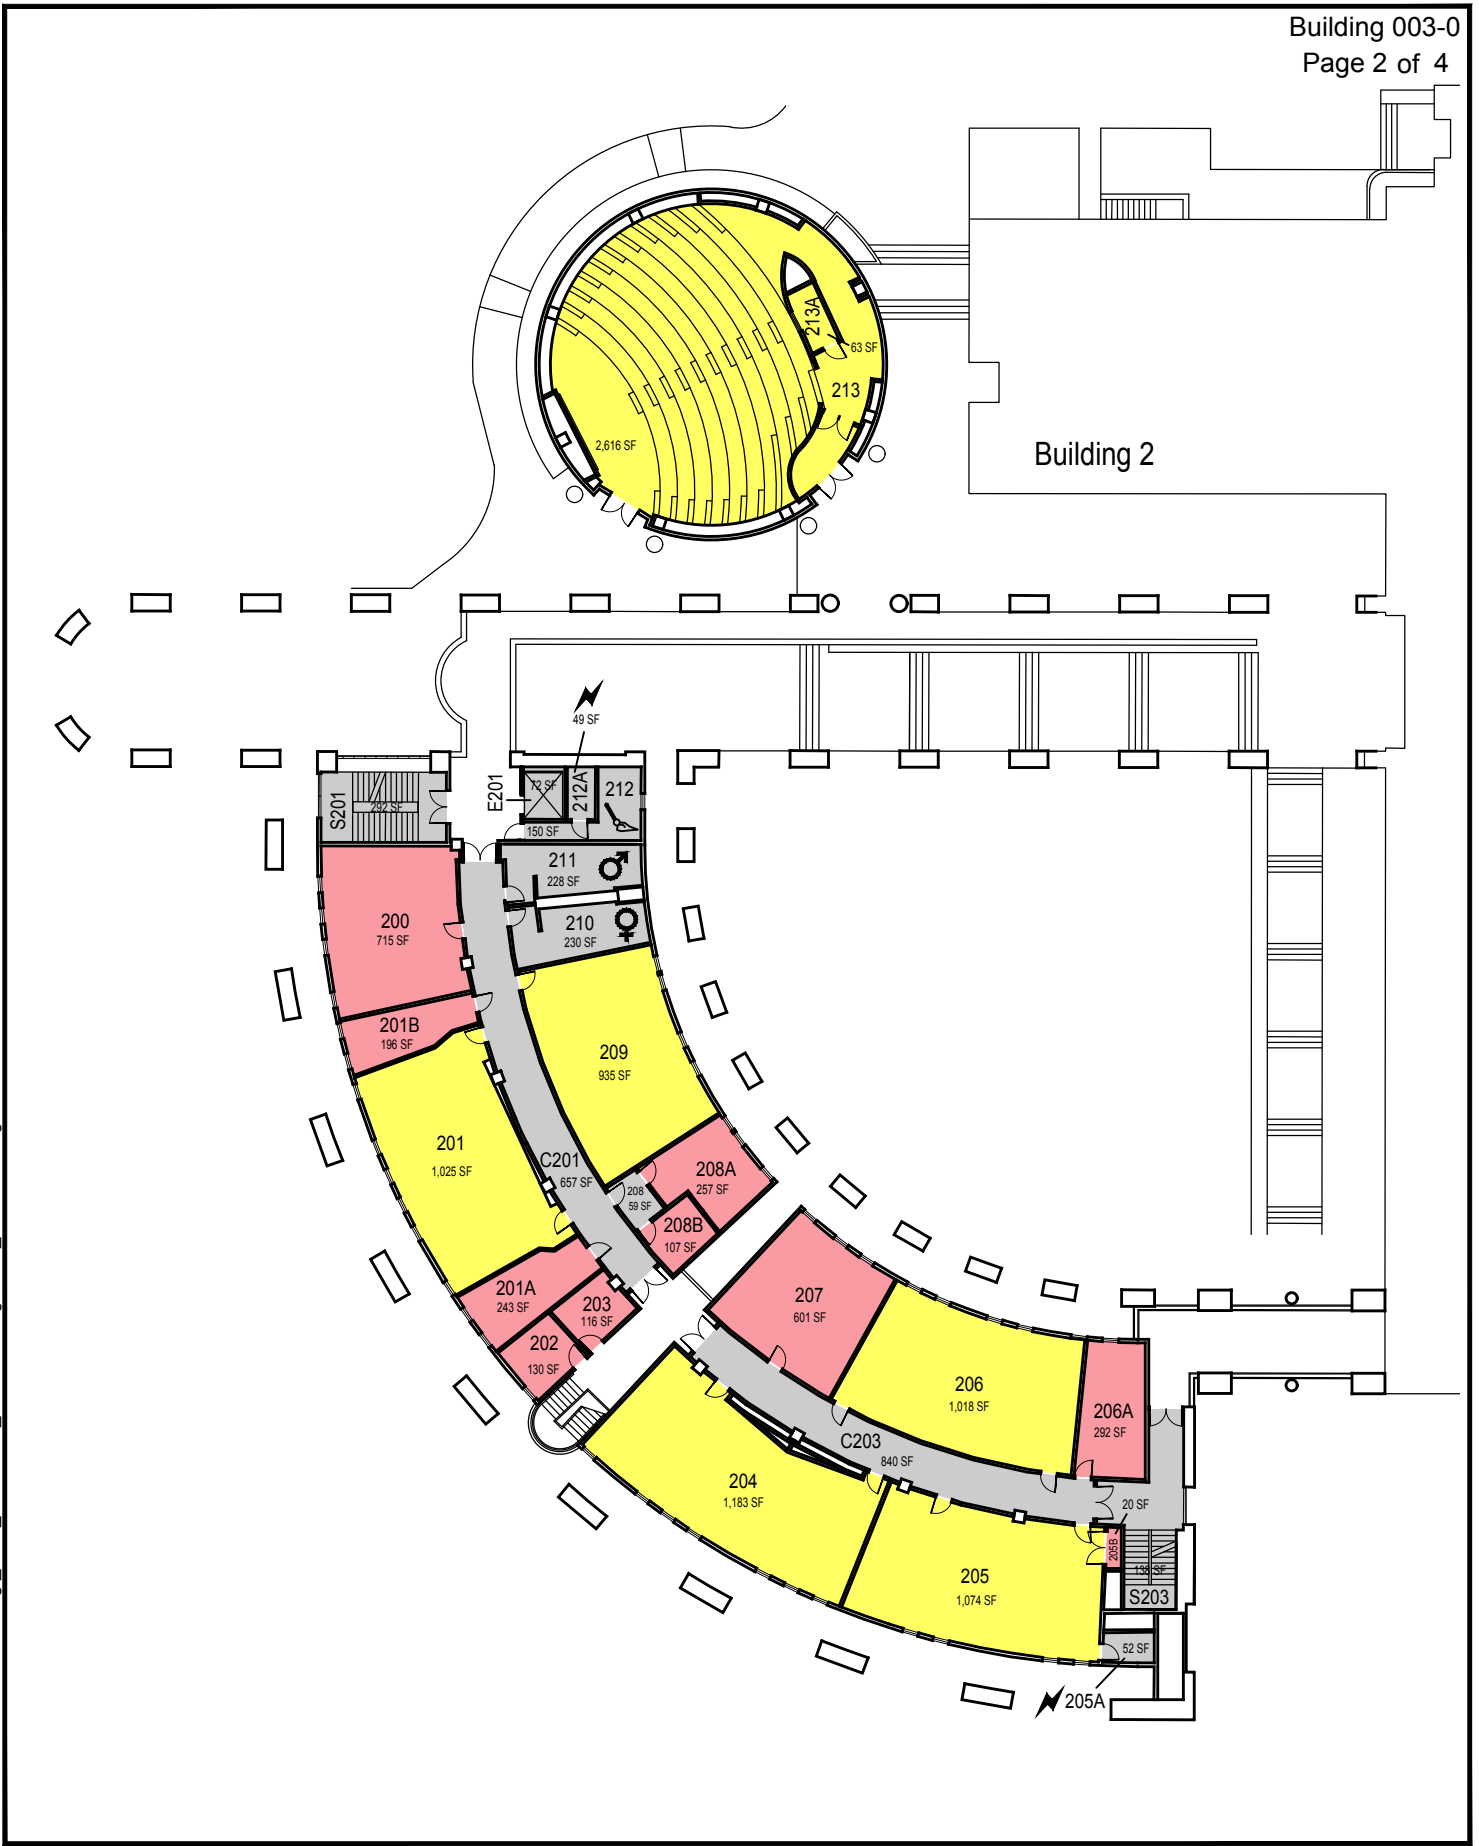

Floor 1

CAGR	CLA	
CARCH	CSM	UNIV
CBUS		ADMIN
CENGR	NON STATE	NON ASSIGNABLE

September 2017

1"=35'

O:\Planroom\Database\building\Floor_Plans\Plan_Book\Building 003-0_Business.dwg

CAGR	CLA	
CARCH	CSM	UNIV
CBUS		ADMIN
CENGR	NON STATE	NON ASSIGNABLE