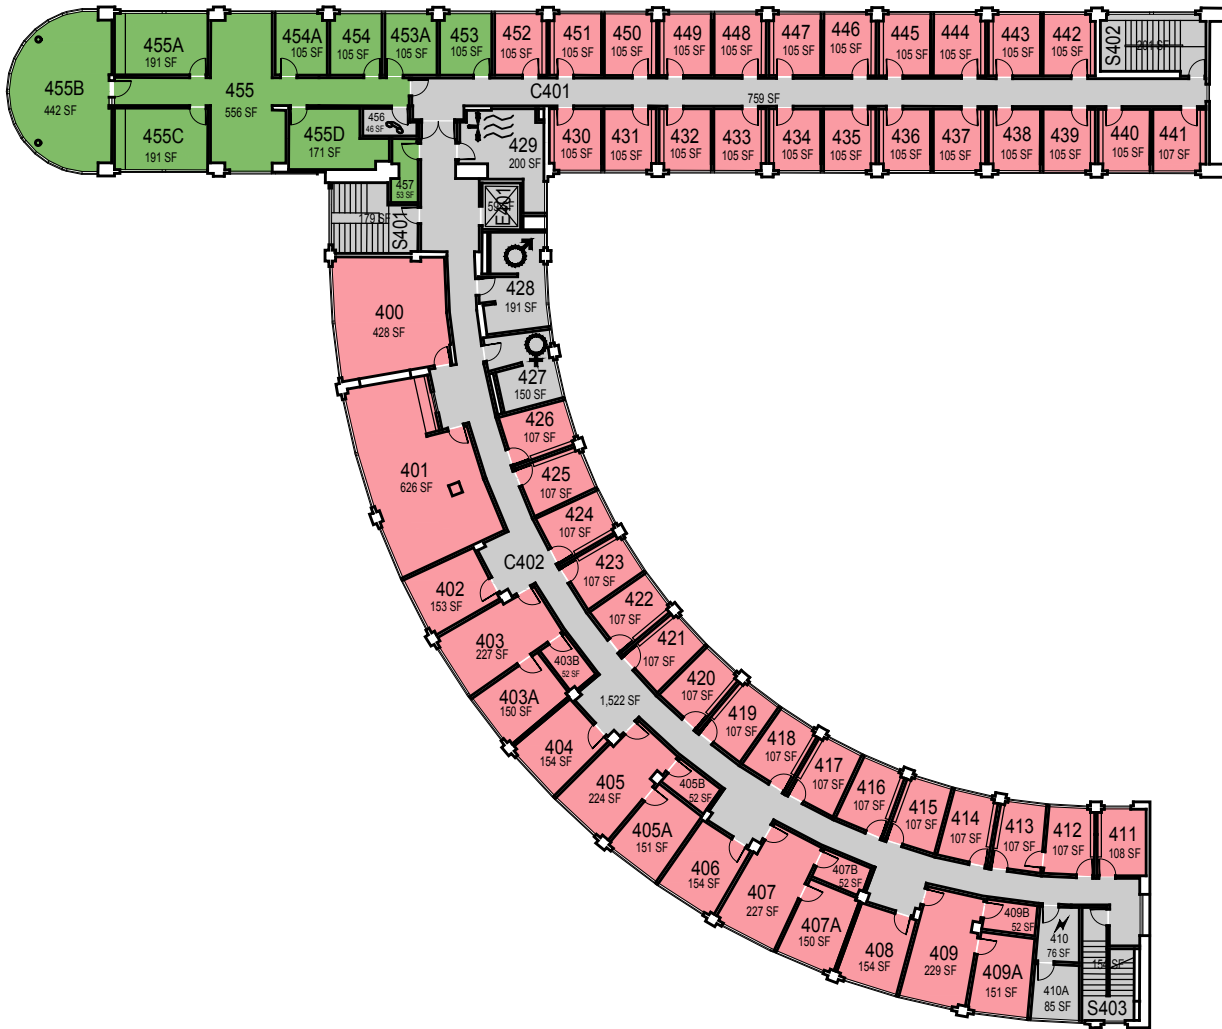

Floor 1

CAGR	CLA	
CARCH	CSM	UNIV
CBUS		ADMIN
CENGR	NON STATE	NON ASSIGNABLE

September 2017

1"=35'

O:\Planroom\Database\building\Floor_Plans\Plan_Book\Building 003-0_Business.dwg

CAGR	CLA	
CARCH	CSM	UNIV
CBUS		ADMIN
CENGR	NON STATE	NON ASSIGNABLE

Building 2

O:\Planroom\Database\building\Floor_Plans\Plan_Book\Building 003-0_Business.dwg

CAL POLY Business

SAN LUIS OBISPO

Space Data http://afd.calpoly.edu/facilities/spacefacility/space_data.asp

Floor 3

CAGR	CLA	
CARCH	CSM	UNIV
CBUS		ADMIN
CENGR	NON STATE	NON ASSIGNABLE

September 2017

1"=35'

O:\Planroom\Database\building\Floor_Plans\Plan_Book\Building 003-0_Business.dwg

CAL POLY Business

SAN LUIS OBISPO

Space Data http://afd.calpoly.edu/facilities/spacefacility/space_data.asp

Floor 4

CAGR	CLA	
CARCH	CSM	UNIV
CBUS		ADMIN
CENGR	NON STATE	NON ASSIGNABLE

September 2017

1"=35'