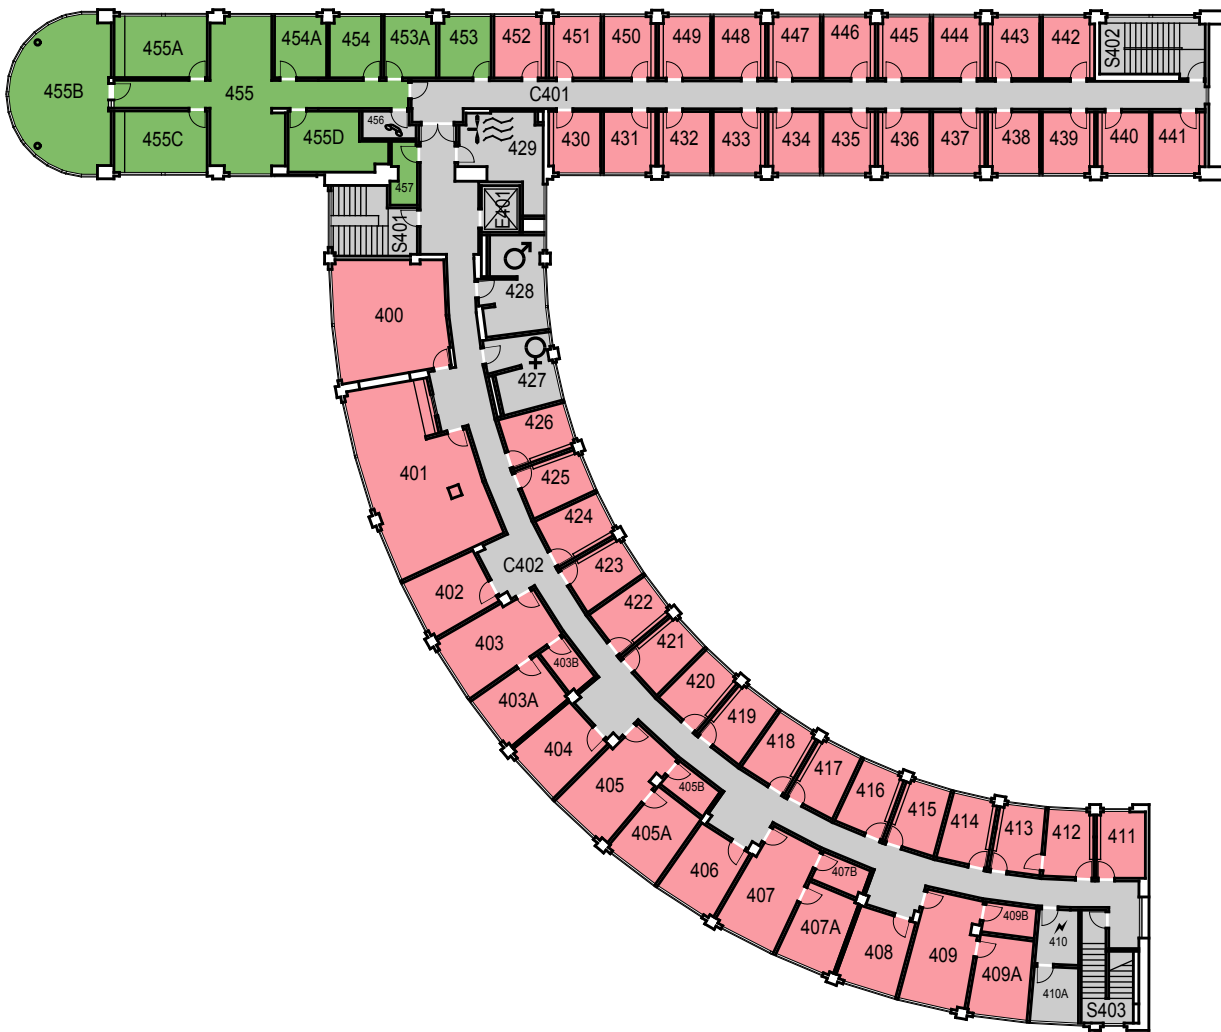

Facility Services Facilities Planning and Capital Projects

Floor 2

CAGR	CLA	
CARCH	CSM	UNIV
CBUS		ADMIN
CENGR	NON STATE	NON ASSIGNABLE

November 2013

1"=35'

Building 2

O:\Planroom\Database\building\Floor_Plans\Plan_Book\Building 003-0_Business.dwg

CAL POLY Business

SAN LUIS OBISPO

www.facilities.calpoly.edu

Facility Services

Facilities Planning and Capital Projects

Floor 3

CAGR	CLA	
CARCH	CSM	UNIV
CBUS		ADMIN
CENGR	NON STATE	NON ASSIGNABLE

November 2013

1"=35'

O:\Planroom\Database\building_Floor_Plans\Plan_Book\Building 003-0_Business.dwg

CAL POLY Business

SAN LUIS OBISPO

www.facilities.calpoly.edu

Facility Services

Facilities Planning and Capital Projects