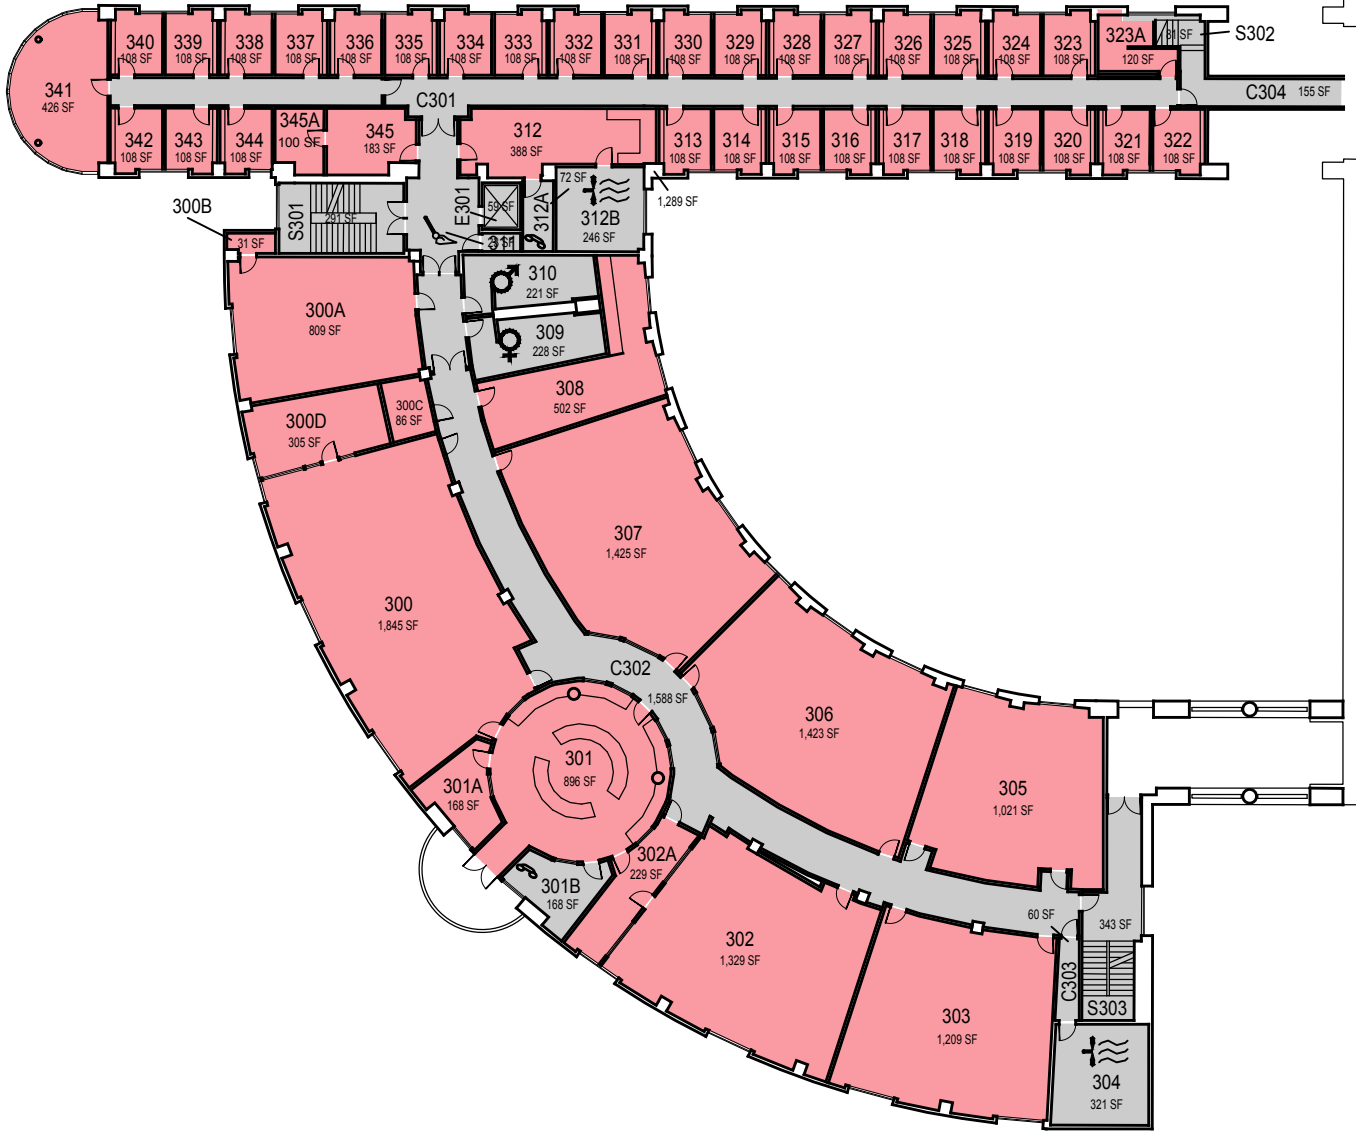

Floor 1

CAGR	CLA	
CARCH	CSM	UNIV
CBUS		ADMIN
CENGR	NON STATE	NON ASSIGNABLE

September 2017

1"=35'

O:\Planroom\Database\building\Floor_Plans\Plan_Book\Building 003-0_Business.dwg

CAGR	CLA	
CARCH	CSM	UNIV
CBUS		ADMIN
CENGR	NON STATE	NON ASSIGNABLE

Building 2

O:\Planroom\Database\building\Floor_Plans\Plan_Book\Building 003-0_Business.dwg

CAL POLY Business

SAN LUIS OBISPO

Space Data http://afd.calpoly.edu/facilities/spacefacility/space_data.asp

Floor 3