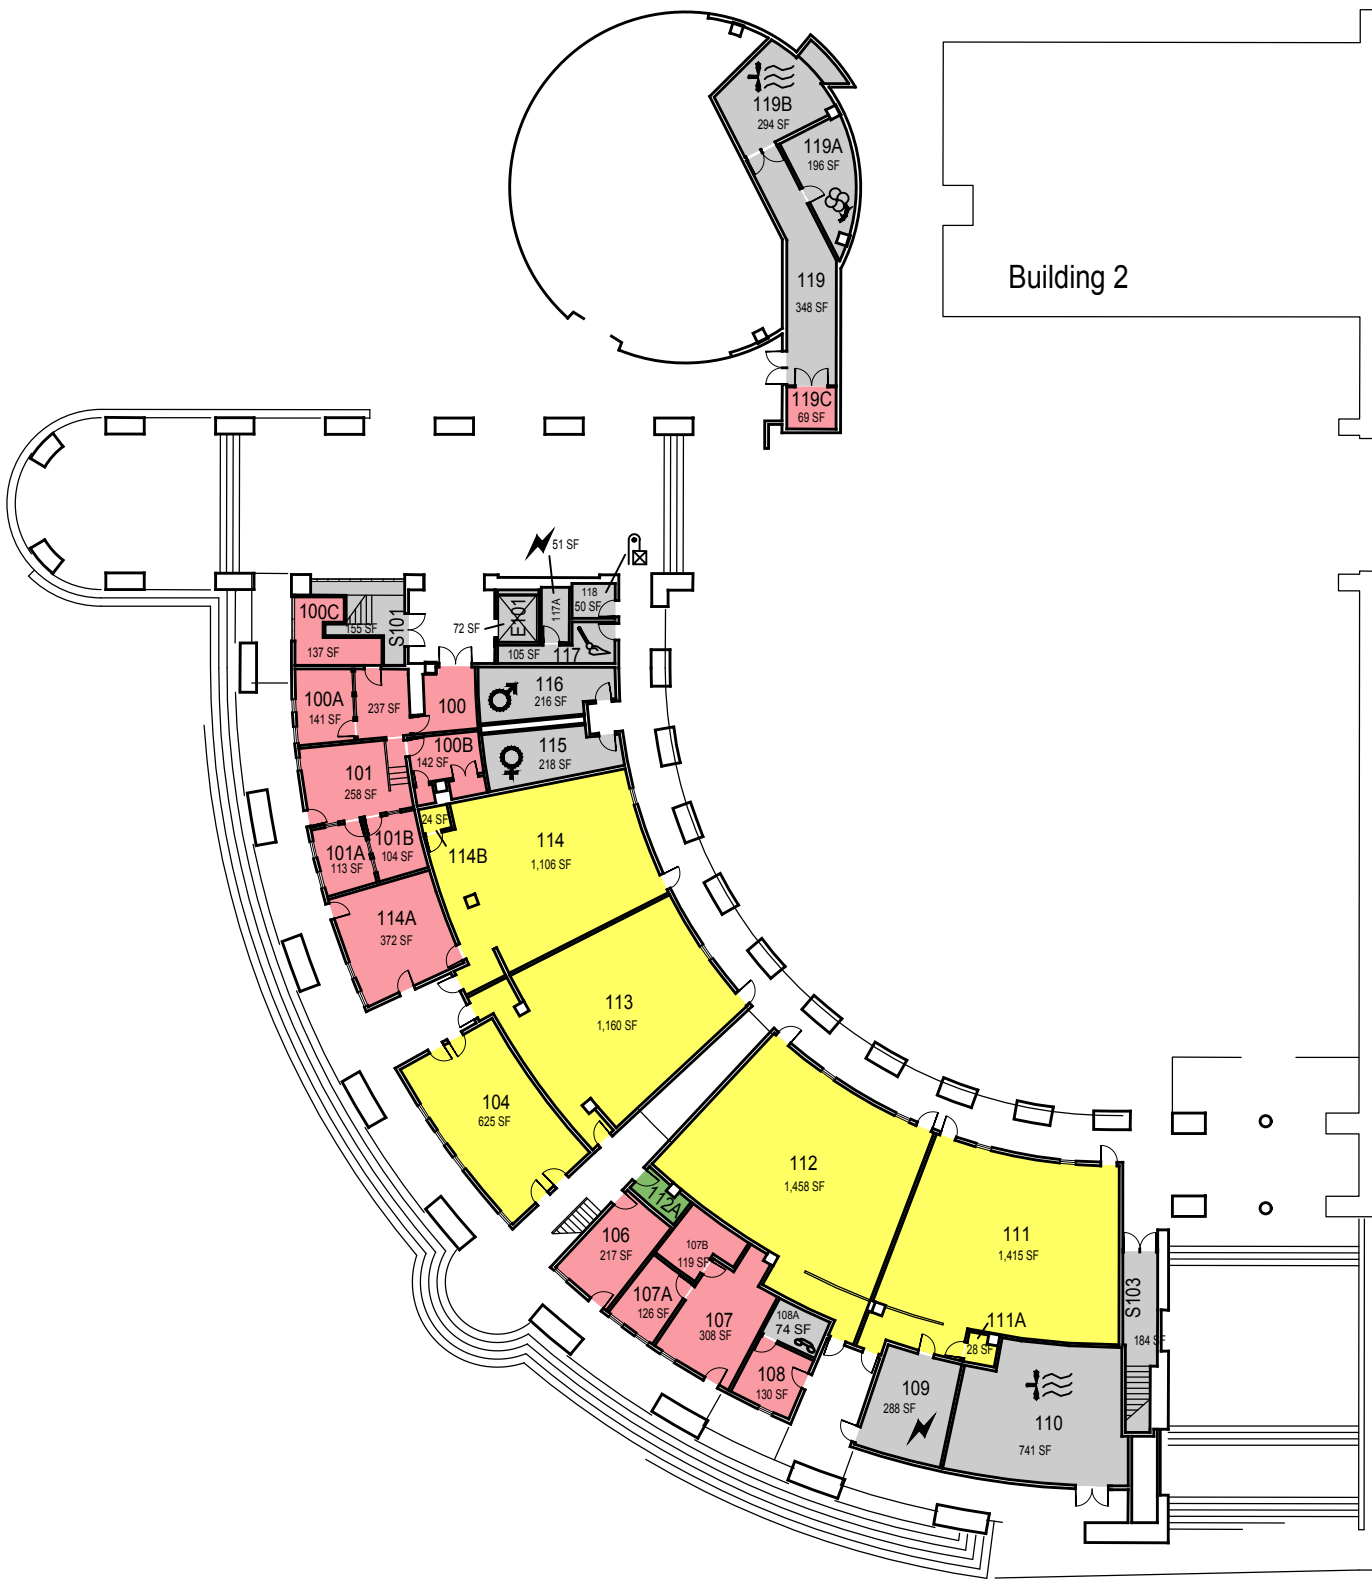

O:\Planroom\Database\building_Floor_Plans\Plan_Book\Building 003-0_Business.dwg

Building 2

CAL POLY Business

SAN LUIS OBISPO Facilities

Space Data http://afd.calpoly.edu/facilities/spacefacility/space_data.asp

Floor 1

CAGR	CLA	
CARCH	CSM	UNIV
CBUS		ADMIN
CENGR	NON STATE	NON ASSIGNABLE

September 2017

1"=35'

O:\Planroom\Database\building\Floor_Plans\Plan_Book\Building 003-0_Business.dwg

CAGR	CLA	
CARCH	CSM	UNIV
CBUS		ADMIN
CENGR	NON STATE	NON ASSIGNABLE