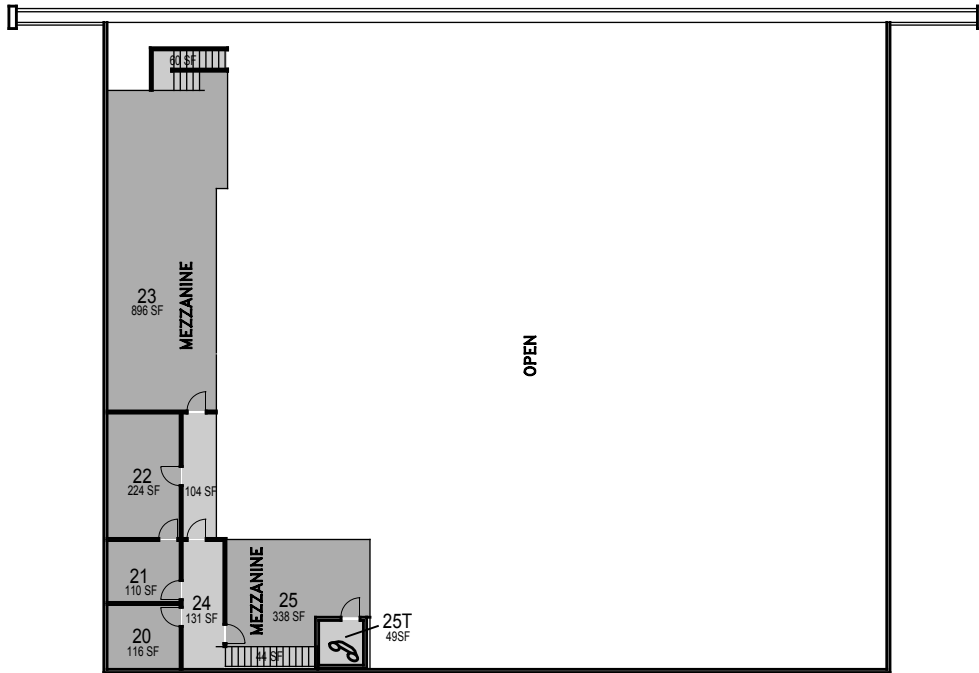

O:\Planroom\Database\building\Floor_Plans\Plan_Book\Building 004-0_Research Development Center.dwg

CAL POLY

SAN LUIS OBISPO

Research Development Center

www.facilities.calpoly.edu

Floor 2

CAGR	CLA	
CARCH	CSM	UNIV
CBUS		ADMIN
CENGR	NON STATE	NON ASSIGNABLE

August 2013

1"=30'