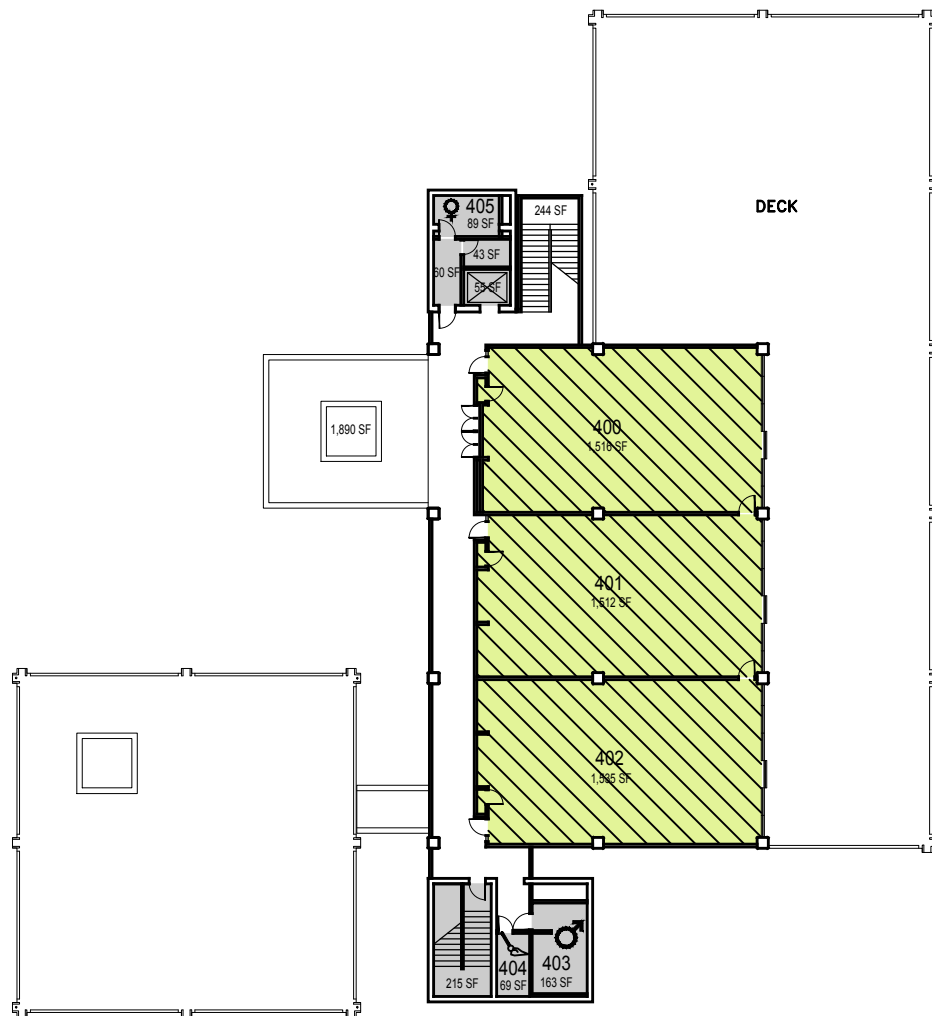

Floor 2

CAGR	CLA	
CARCH	CSM	UNIV
CBUS		ADMIN
CENGR	NON STATE	NON ASSIGNABLE

July 2017

1"=35'

Facilities

O:\Planroom\Database\building_Floor_Plans\Plan_Book\Building 005-0_Architecture & Environmental Design.dwg

CAL POLY

Architecture & Environmental Design

SAN LUIS OBISPO

Space Data http://afd.calpoly.edu/facilities/spacefacility/space_data.asp

Floor 3

CAGR	CLA	
CARCH	CSM	UNIV
CBUS		ADMIN
CENGR	NON STATE	NON ASSIGNABLE

July 2017

1"=35'

Facilities

O:\Planroom\Database\building_Floor_Plans\Plan_Book\Building 005-0_Architecture & Environmental Design.dwg

CAL POLY

Architecture & Environmental Design

Floor 4

SAN LUIS OBISPO