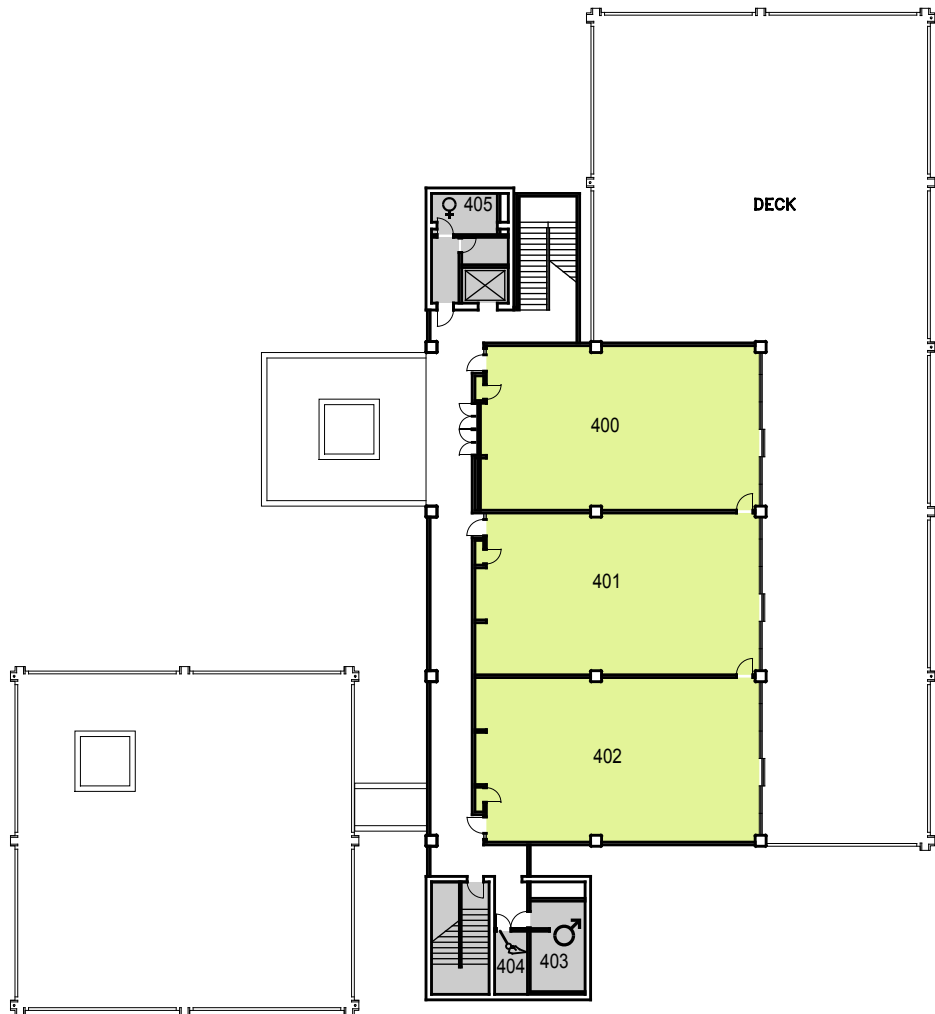

January 2015

1"=35'

O:\Planroom\Database\building\Floor_Plans\Plan_Book\Building 005-0_Architecture & Environmental Design.dwg

CAGR	CLA	
CARCH	CSM	UNIV
CBUS		ADMIN
CENGR	NON STATE	NON ASSIGNABLE

O:\Planroom\Database\building\Floor_Plans\Plan_Book\Building 005-0_Architecture & Environmental Design.dwg