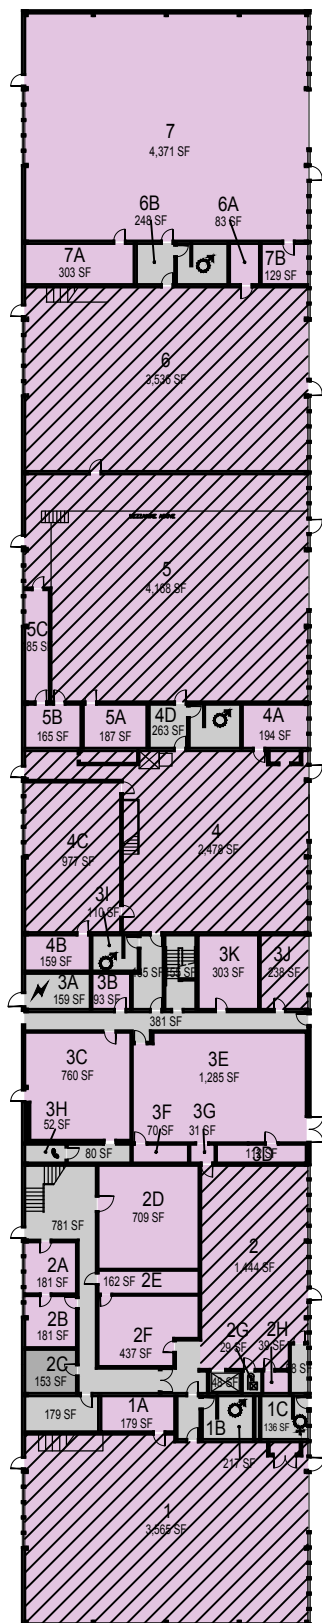

O:\Planroom\Database\building_Floor_Plans\Plan_Book\Building 008-0_Bioresource and Agricultural Engineering.dwg

Building 8A

Building 8

CAL POLY

Bioresource and Agricultural Engineering

Floor 1

SAN LUIS OBISPO

Space Data http://afd.calpoly.edu/facilities/spacefacility/space_data.asp

CAGR	CLA	
CARCH	CSM	UNIV
CBUS		ADMIN
CENGR	NON STATE	NON ASSIGNABLE

July 2017

1"=50'

O:\Planroom\Database\building_Floor_Plans\Plan_Book\Building 008-0_Bioresource and Agricultural Engineering.dwg

July 2017

1"=50'