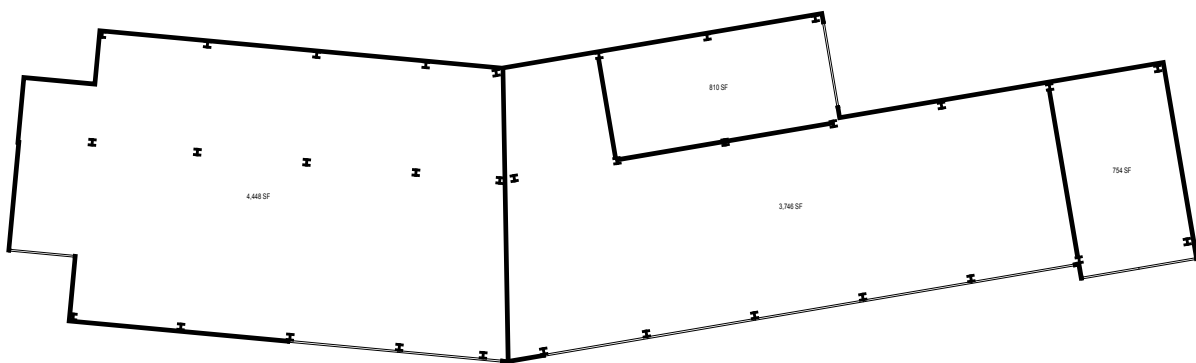

O:\Planroom\Database\building_Floor_Plans\Plan_Book\Building 009-0_Farm Shop.dwg

CAL POLY Farm Shop

SAN LUIS OBISPO

Space Data http://afd.calpoly.edu/facilities/spacefacility/space_data.asp

Main Building

CAGR	CLA	
CARCH	CSM	UNIV
CBUS		ADMIN
CENGR	NON STATE	NON ASSIGNABLE

August 2017

1"=35'

Facilities

O:\Planroom\Database\building_Floor_Plans\Plan_Book\Building 009-0_Farm Shop.dwg

CAL POLY Farm Shop

SAN LUIS OBISPO

Space Data http://afd.calpoly.edu/facilities/spacefacility/space_data.asp