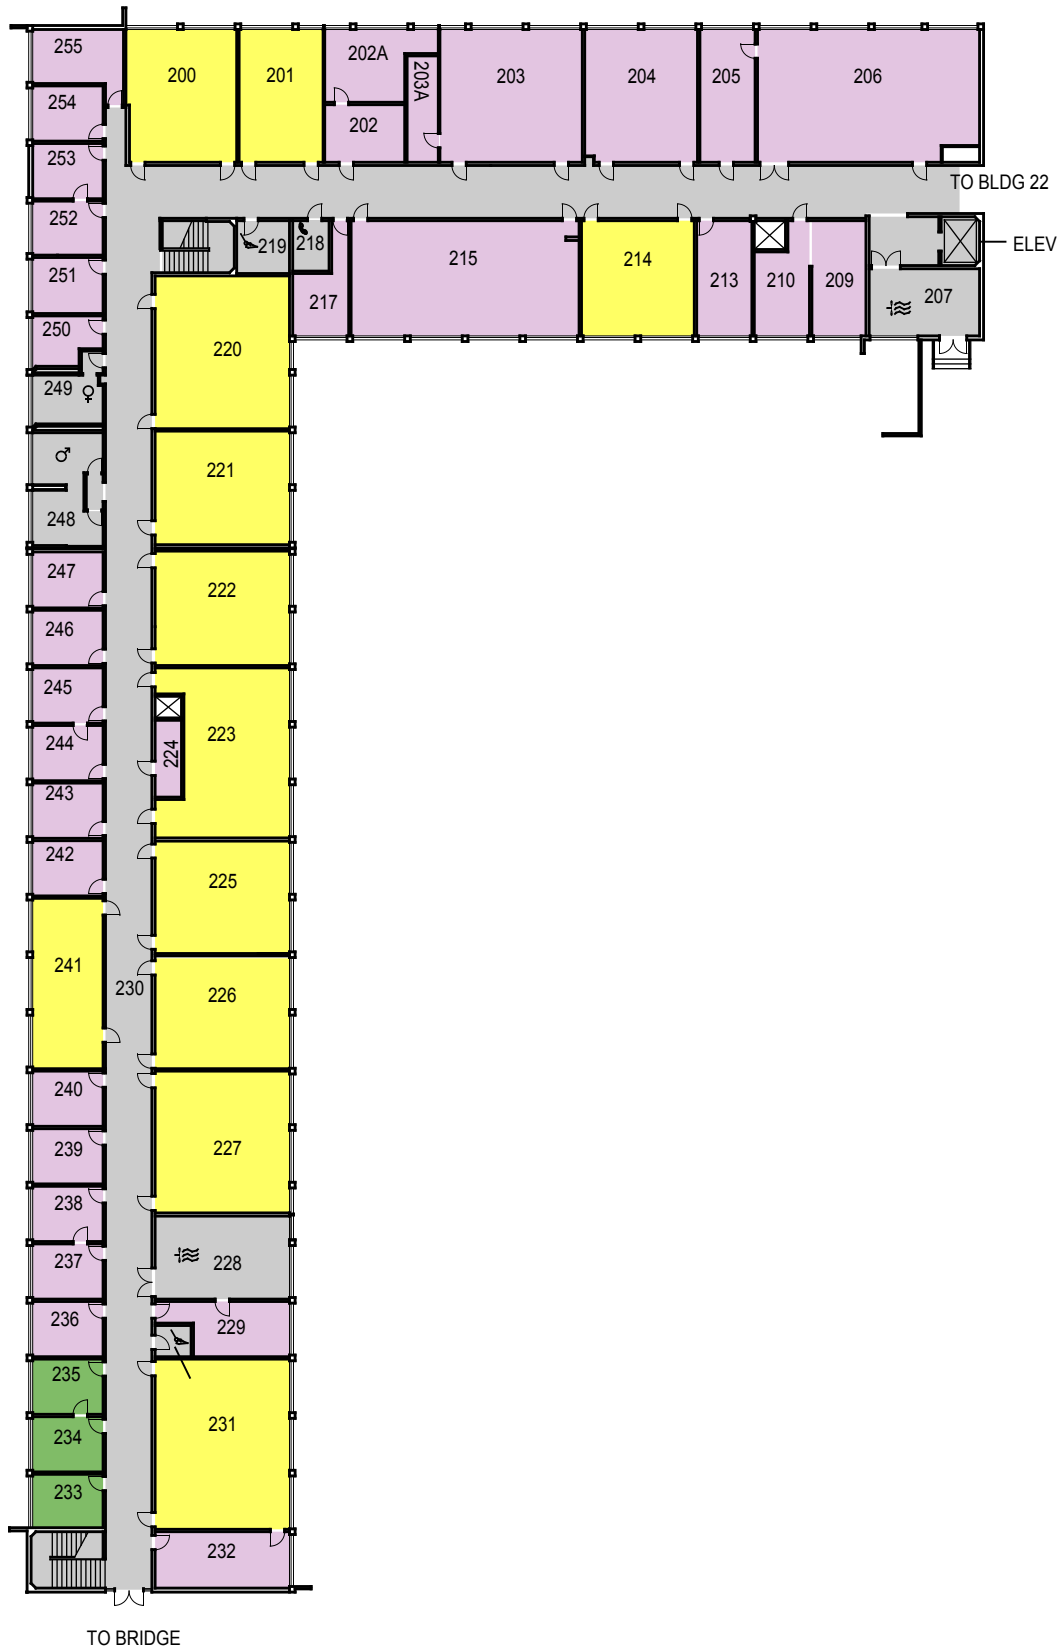

O:\Planroom\Database\building_Floor_Plans\Plan_Book\Building 010-0_Alan A. Erhart Agriculture.dwg

CAL POLY

Alan A. Erhart Agriculture

SAN LUIS OBISPO
Facilities

Space Data http://afd.calpoly.edu/facilities/spacefacility/space_data.asp

Floor 1

CAGR	CLA	
CARCH	CSM	UNIV
CBUS		ADMIN
CENGR	NON STATE	NON ASSIGNABLE

January 2015

1"=40'

O:\Planroom\Database\building\Floor_Plans\Plan_Book\Building 010-0_Alan A. Erhart Agriculture.dwg

CAL POLY

Alan A. Erhart Agriculture