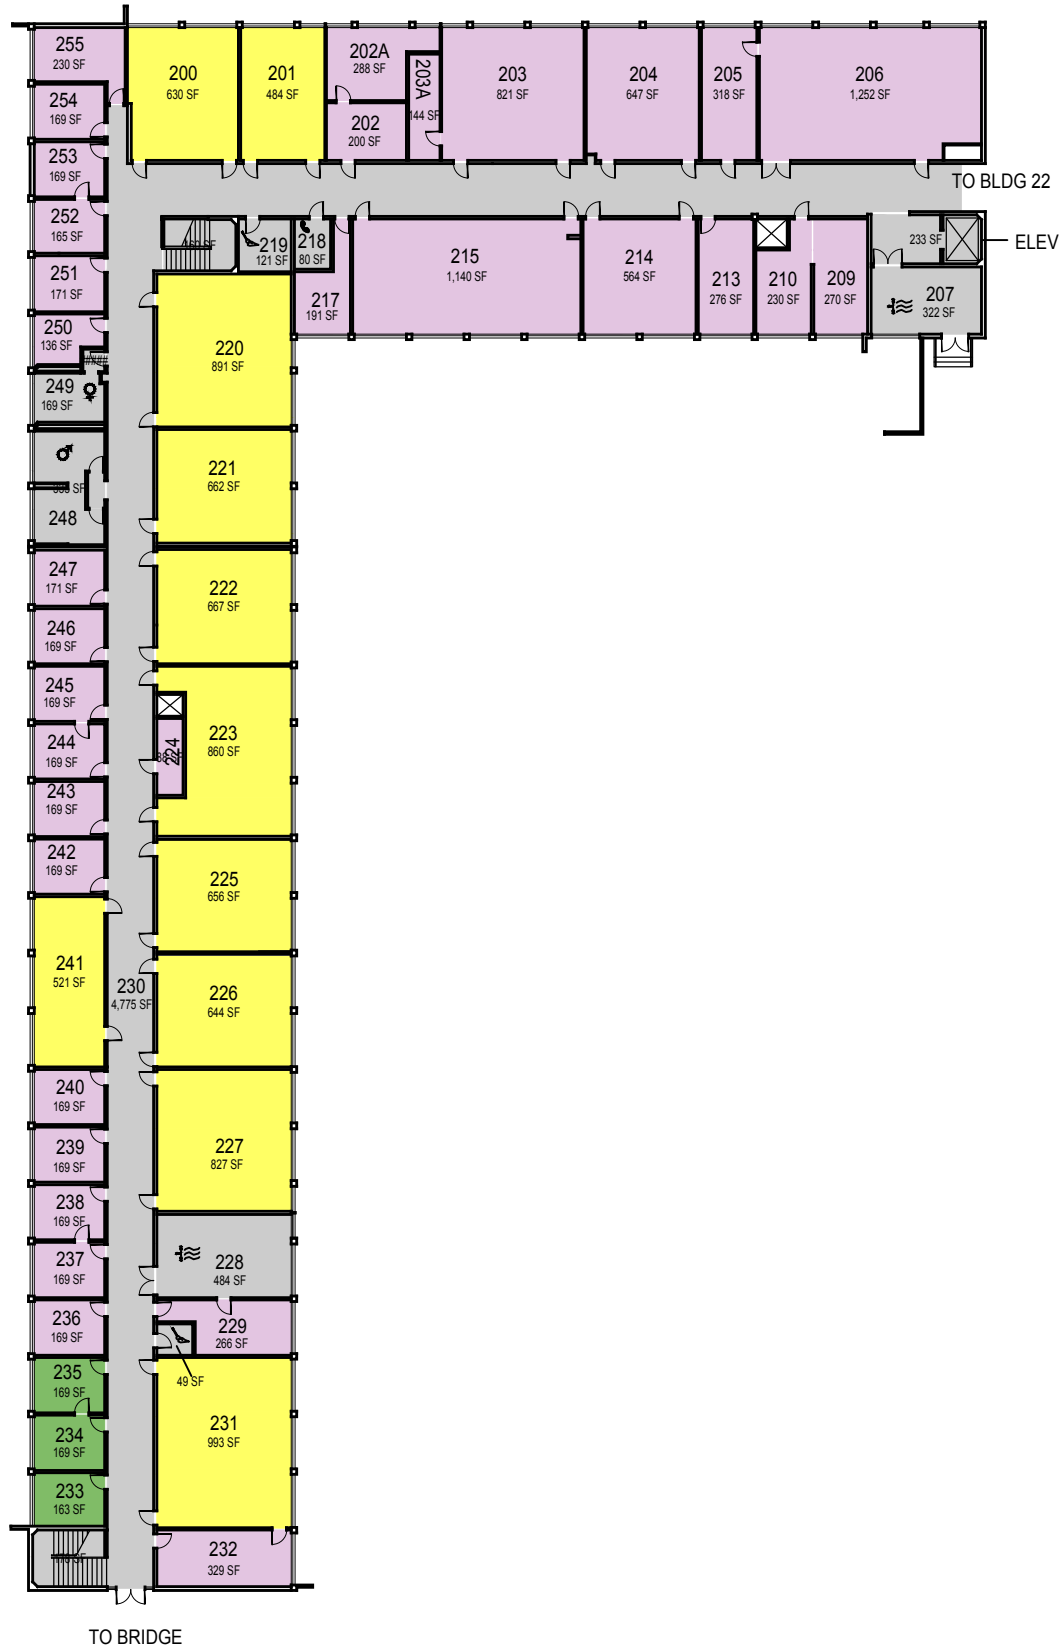

O:\Planroom\Database\building\\_Floor\_Plans\Plan\_Book\Building 010-0\_Alan A. Erhart Agriculture.dwg

**CAL POLY**

Alan A. Erhart Agriculture

SAN LUIS OBISPO  
Facilities

Space Data [http://afd.calpoly.edu/facilities/spacefacility/space\\_data.asp](http://afd.calpoly.edu/facilities/spacefacility/space_data.asp)

Floor 1

CAGR	CLA	
CARCH	CSM	UNIV
CBUS		ADMIN
CENGR	NON STATE	NON ASSIGNABLE

September 2017

1"=40'

O:\Planroom\Database\building\Floor\_Plans\Plan\_Book\Building 010-0\_Alan A. Erhart Agriculture.dwg

**CAL POLY**

Alan A. Erhart Agriculture

SAN LUIS OBISPO  
Facilities

Space Data [http://afd.calpoly.edu/facilities/spacefacility/space\\_data.asp](http://afd.calpoly.edu/facilities/spacefacility/space_data.asp)

Floor 2