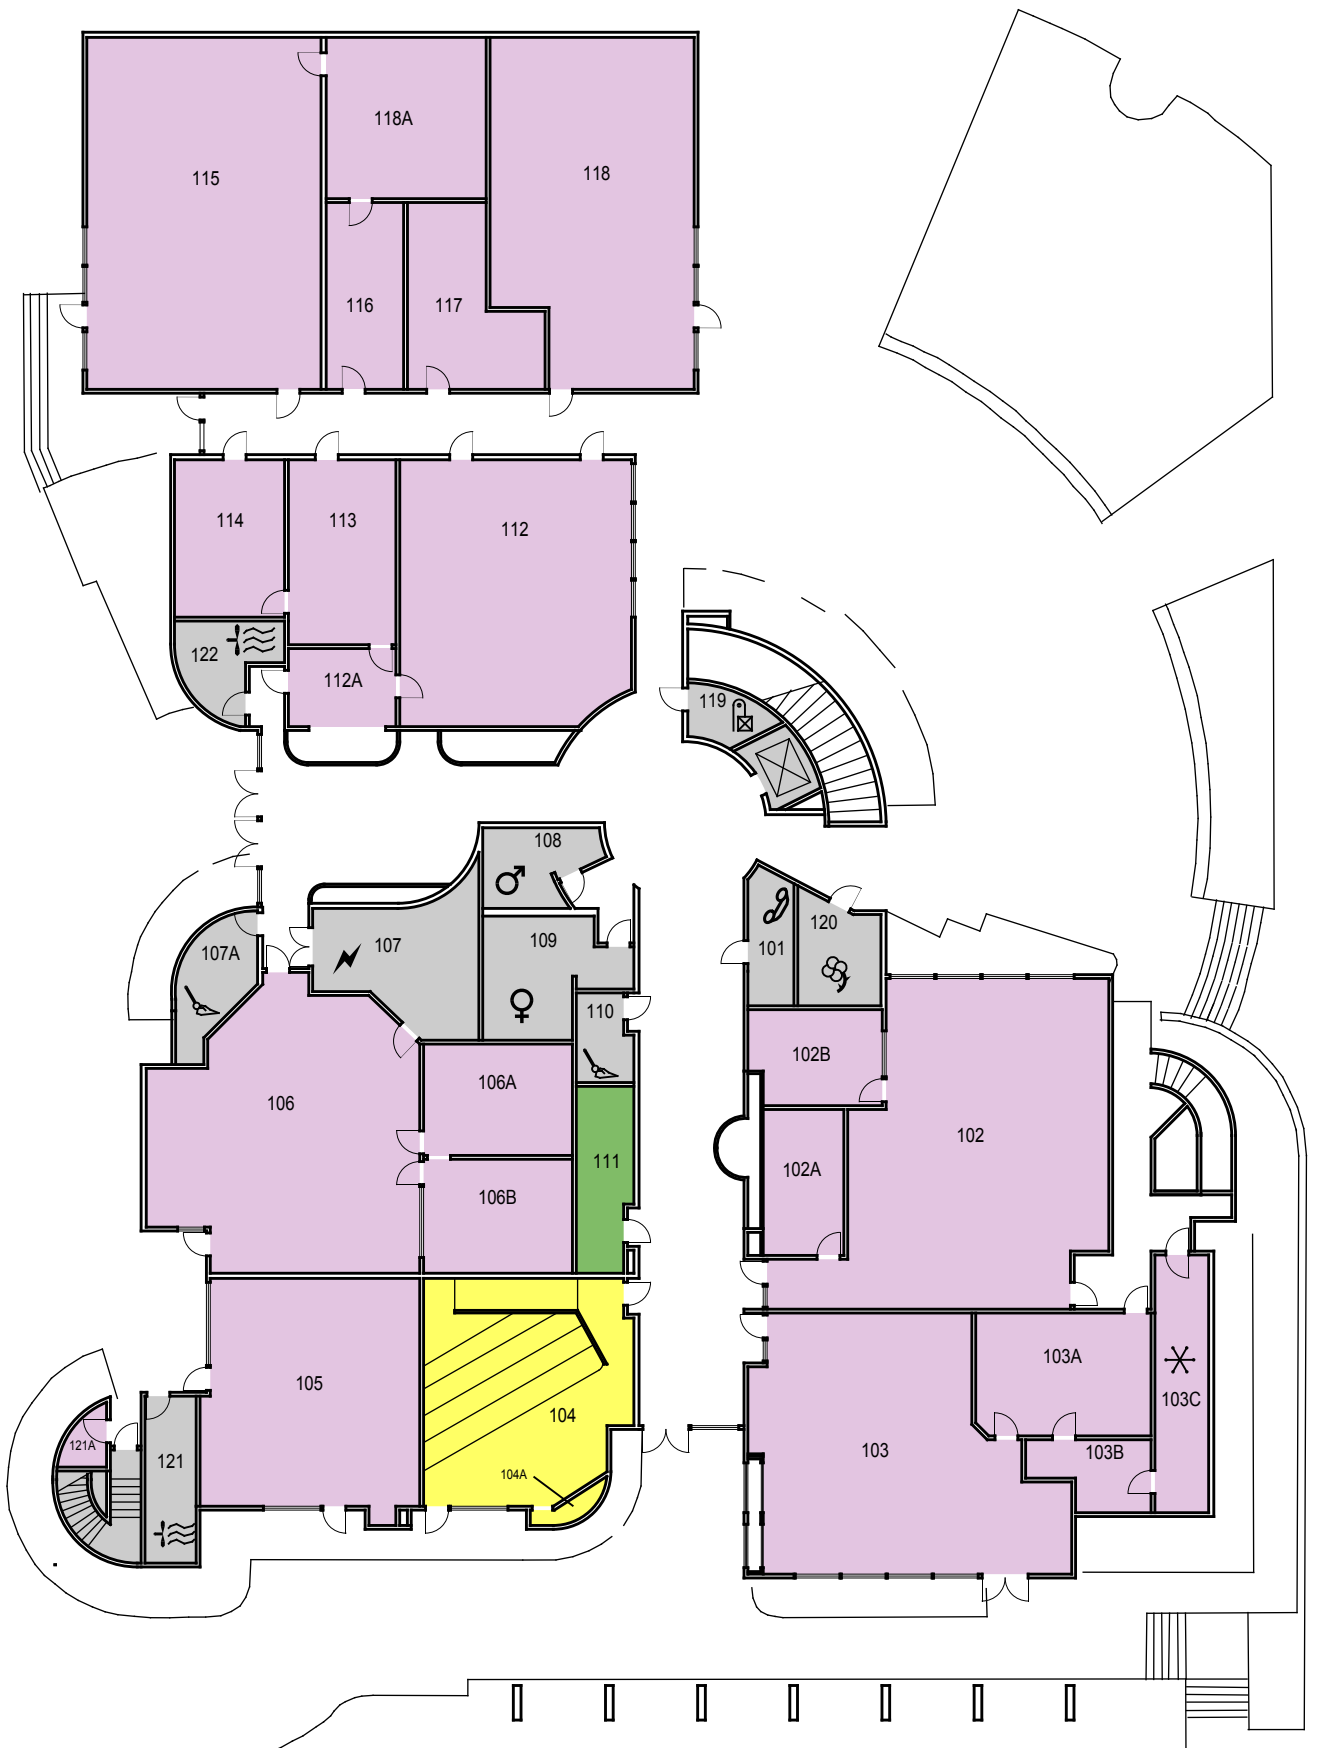

O:\Planroom\Database\building\Floor_Plans\Plan_Book\Building 011-0_Agricultural Sciences.dwg

CAL POLY

Agricultural Sciences

SAN LUIS OBISPO

Space Data http://afd.calpoly.edu/facilities/spacefacility/space_data.asp

Floor 1

CAGR	CLA	
CARCH	CSM	UNIV
CBUS		ADMIN
CENGR	NON STATE	NON ASSIGNABLE

January 2015

1"=25'

O:\Planroom\Database\building\Floor_Plans\Plan_Book\Building 011-0_Agricultural Sciences.dwg

CAL POLY

Agricultural Sciences

SAN LUIS OBISPO
Facilities

Space Data http://afd.calpoly.edu/facilities/spacefacility/space_data.asp

Floor 2

CAGR	CLA	
CARCH	CSM	UNIV
CBUS		ADMIN
CENGR	NON STATE	NON ASSIGNABLE

January 2015

1"=25'

O:\Planroom\Database\building\Floor_Plans\Plan_Book\Building 011-0_Agricultural Sciences.dwg