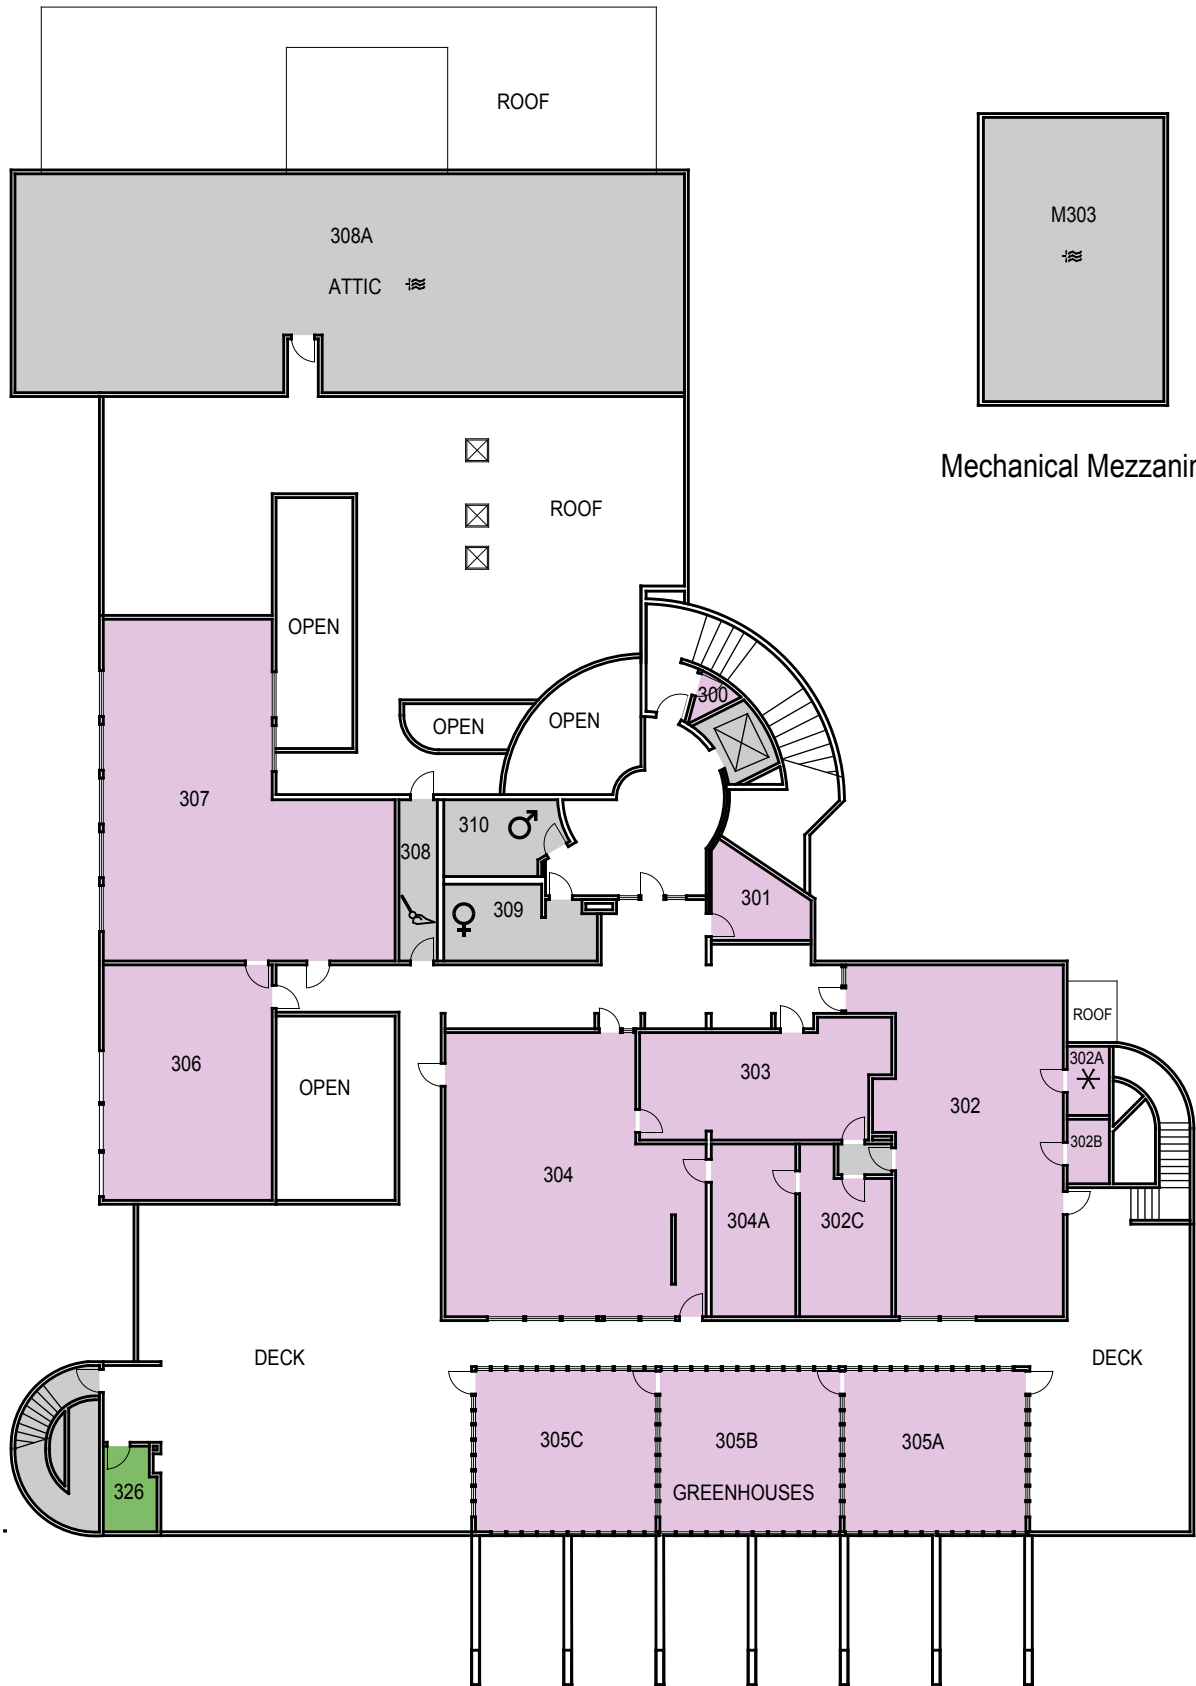

Floor 1

CAGR	CLA	
CARCH	CSM	UNIV
CBUS		ADMIN
CENGR	NON STATE	NON ASSIGNABLE

January 2015

1"=25'

O:\Planroom\Database\building\Floor_Plans\Plan_Book\Building 011-0_Agricultural Sciences.dwg

CAL POLY

Agricultural Sciences

SAN LUIS OBISPO
Facilities

Space Data http://afd.calpoly.edu/facilities/spacefacility/space_data.asp

Floor 2

CAGR	CLA	
CARCH	CSM	UNIV
CBUS		ADMIN
CENGR	NON STATE	NON ASSIGNABLE

January 2015

1"=25'

O:\Planroom\Database\building\Floor_Plans\Plan_Book\Building 011-0_Agricultural Sciences.dwg