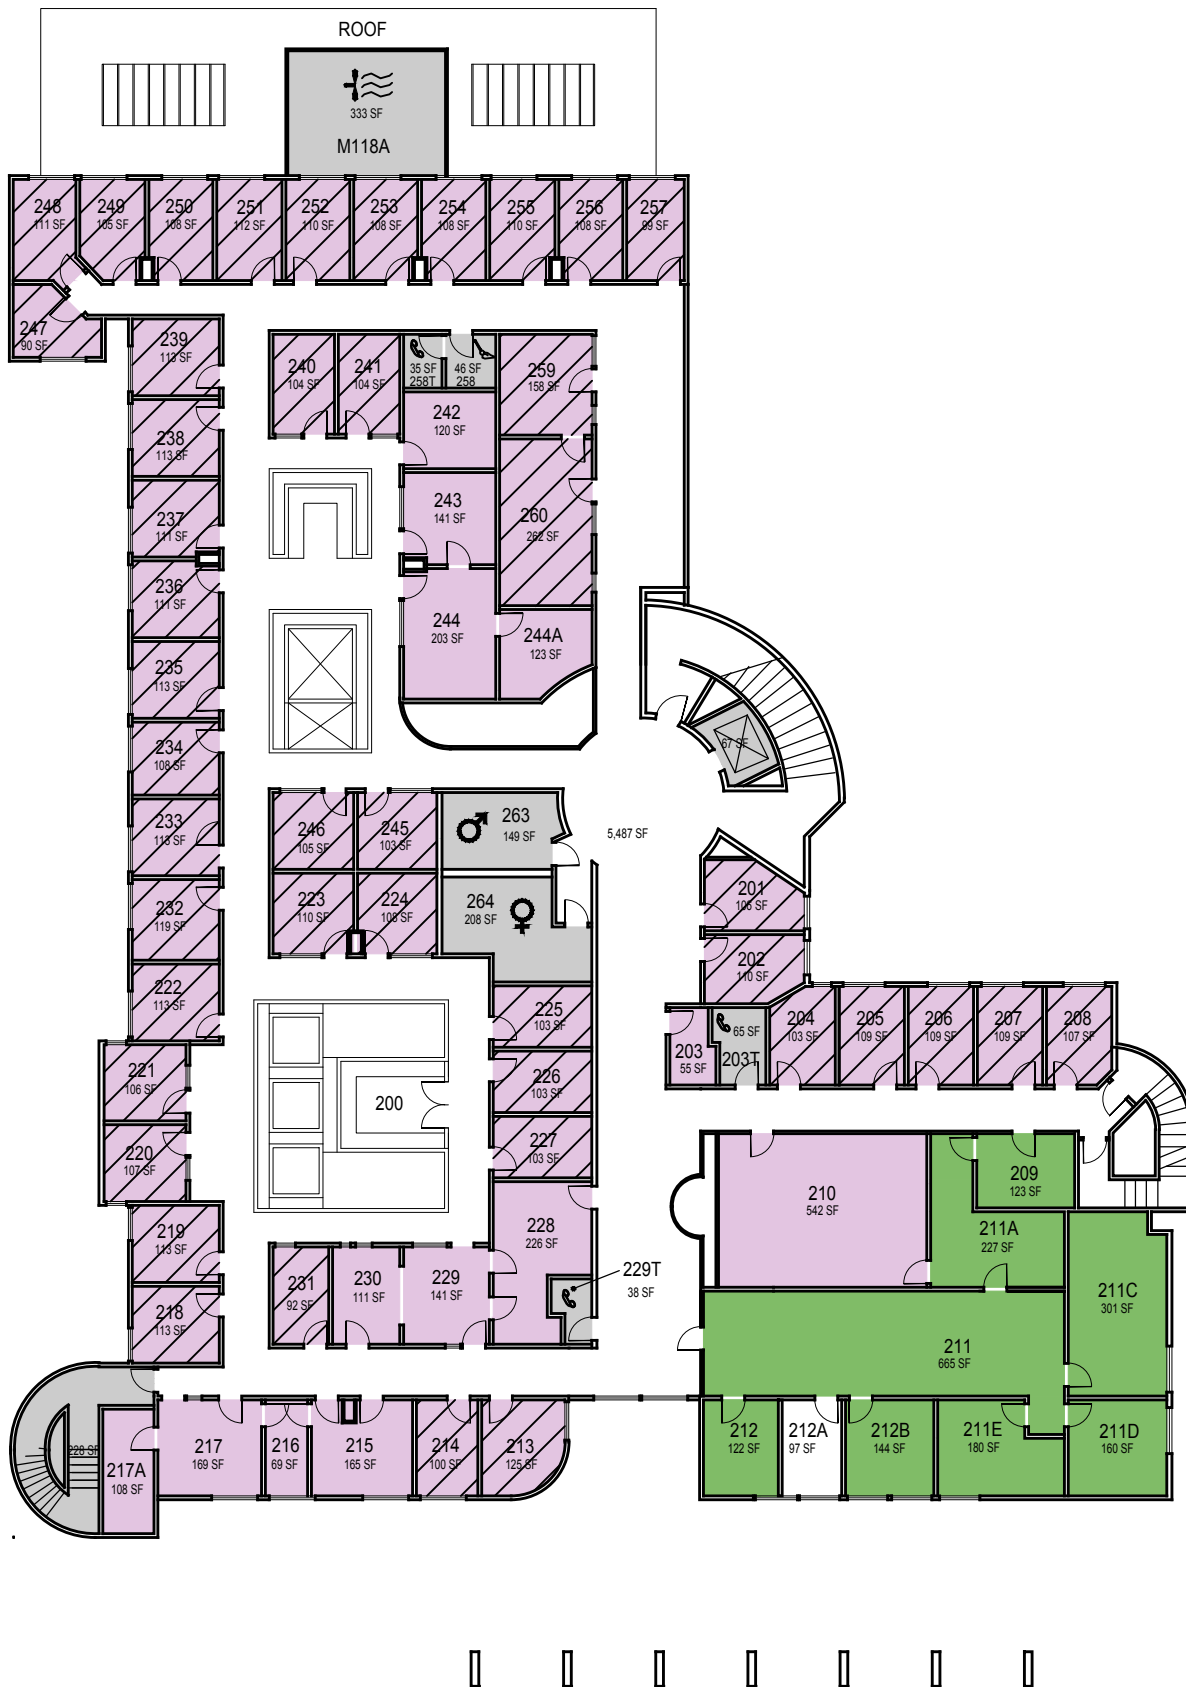

O:\Planroom\Database\building_Floor_Plans\Plan_Book\Building 011-0_Agricultural Sciences.dwg

CAL POLY

Agricultural Sciences

SAN LUIS OBISPO

Space Data http://afd.calpoly.edu/facilities/spacefacility/space_data.asp

Floor 1

CAGR	CLA	
CARCH	CSM	UNIV
CBUS		ADMIN
CENGR	NON STATE	NON ASSIGNABLE

July 2017

1"=25'

Facilities

O:\Planroom\Database\building_Floor_Plans\Plan_Book\Building 011-0_Agricultural Sciences.dwg

CAL POLY Agricultural Sciences

SAN LUIS OBISPO

Space Data http://afd.calpoly.edu/facilities/spacefacility/space_data.asp

Floor 2

CAGR	CLA	
CARCH	CSM	UNIV
CBUS		ADMIN
CENGR	NON STATE	NON ASSIGNABLE

July 2017

1"=25'

Facilities

O:\Planroom\Database\building_Floor_Plans\Plan_Book\Building 011-0_Agricultural Sciences.dwg