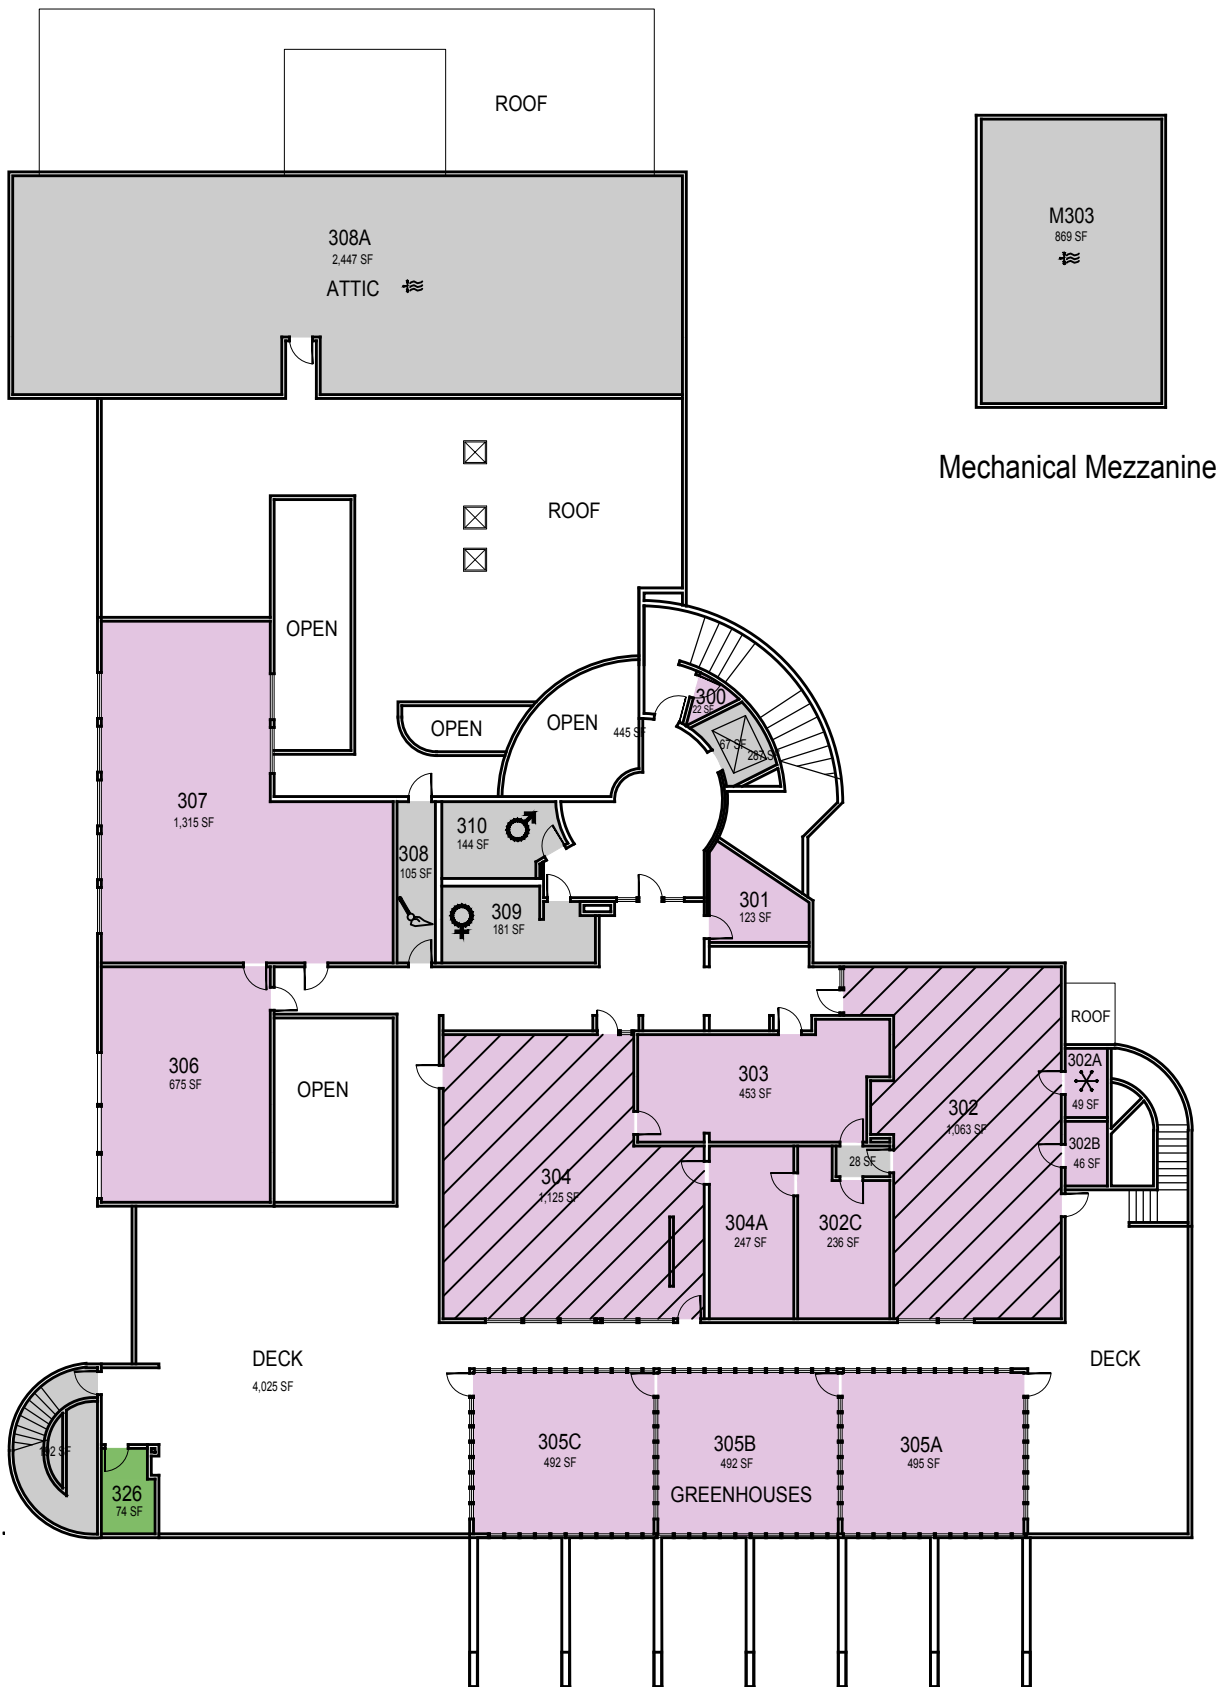

Floor 1

CAGR	CLA	
CARCH	CSM	UNIV
CBUS		ADMIN
CENGR	NON STATE	NON ASSIGNABLE

July 2017

1"=25'

Facilities

O:\Planroom\Database\building_Floor_Plans\Plan_Book\Building 011-0_Agricultural Sciences.dwg

CAL POLY Agricultural Sciences

SAN LUIS OBISPO

Space Data http://afd.calpoly.edu/facilities/spacefacility/space_data.asp

Floor 2

CAGR	CLA	
CARCH	CSM	UNIV
CBUS		ADMIN
CENGR	NON STATE	NON ASSIGNABLE

July 2017

1"=25'

Facilities

O:\Planroom\Database\building_Floor_Plans\Plan_Book\Building 011-0_Agricultural Sciences.dwg

CAL POLY Agricultural Sciences

SAN LUIS OBISPO

Floor 3 & Mechanical Mezzanine
Space Data http://afd.calpoly.edu/facilities/spacefacility/space_data.asp

CAGR	CLA	
CARCH	CSM	UNIV
CBUS		ADMIN
CENGR	NON STATE	NON ASSIGNABLE

July 2017

1"=25'