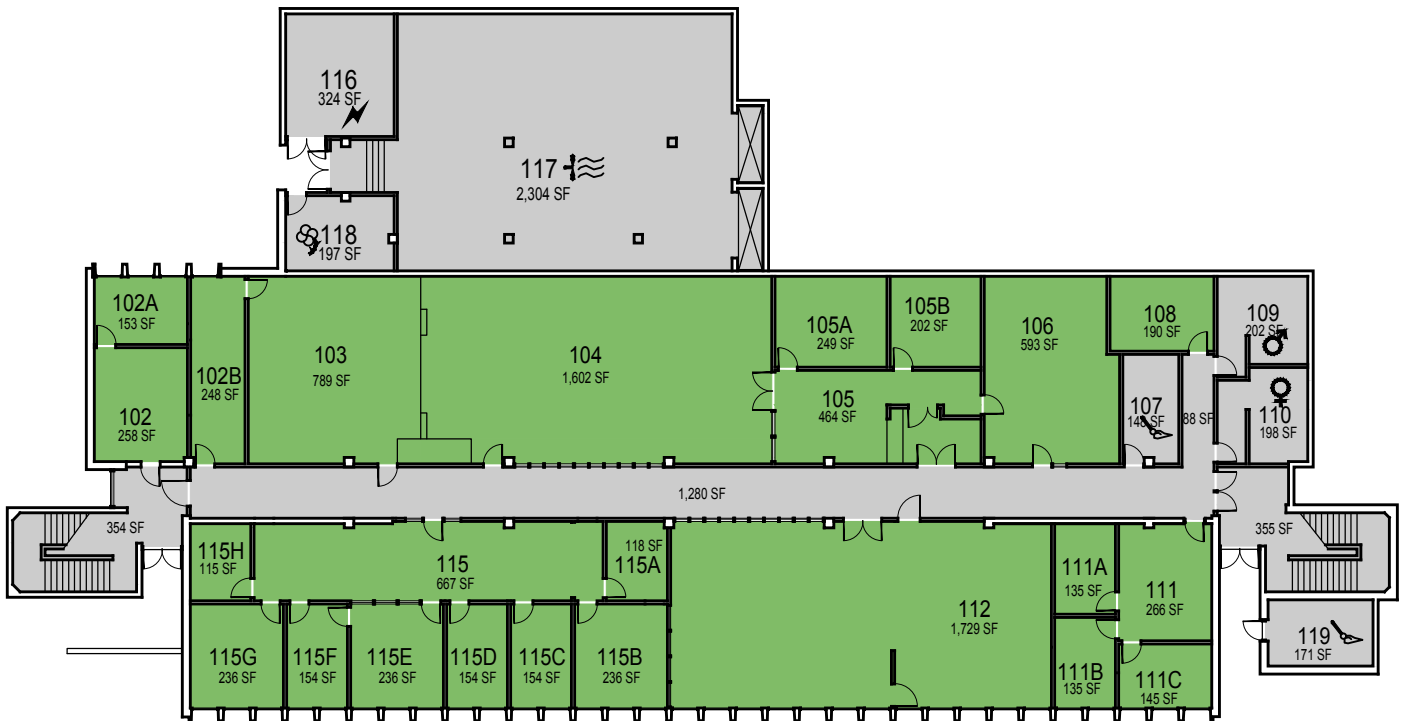

O:\Planroom\Database\building_\Floor_Plans\Plan_Book\Building 014-0_Frank E Pilling Building.dwg

CAL POLY

Frank E Pilling Building

SAN LUIS OBISPO
Facilities

Space Data http://afd.calpoly.edu/facilities/spacefacility/space_data.asp

Floor 1

CAGR	CLA	
CARCH	CSM	UNIV
CBUS		ADMIN
CENGR	NON STATE	NON ASSIGNABLE

September 2017

1"=30'

O:\Planroom\Database\building\Floor_Plans\Plan_Book\Building 014-0_Frank E Pilling Building.dwg

POSTED NUMBERS