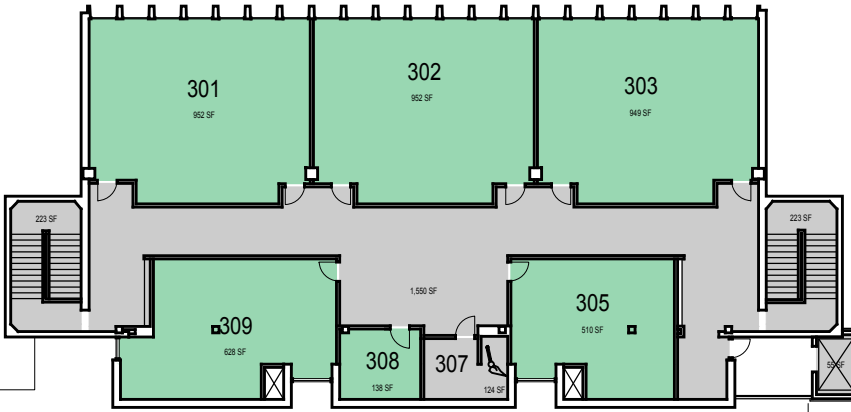

Floor 1

CAGR	CLA	
CARCH	CSM	UNIV
CBUS		ADMIN
CENGR	NON STATE	NON ASSIGNABLE

September 2017

1"=30'

O:\Planroom\Database\building\Floor_Plans\Plan_Book\Building 014-0_Frank E Pilling Building.dwg

POSTED NUMBERS

CAL POLY

Frank E Pilling Building

SAN LUIS OBISPO

Space Data http://afd.calpoly.edu/facilities/spacefacility/space_data.asp

Floor 2

CAGR	CLA	
CARCH	CSM	UNIV
CBUS		ADMIN
CENGR	NON STATE	NON ASSIGNABLE

September 2017

1"=30'

O:\Planroom\Database\building_Floor_Plans\Plan_Book\Building 014-0_Frank E Pilling Building.dwg

CAL POLY Frank E Pilling Building

SAN LUIS OBISPO
Facilities

Space Data http://afd.calpoly.edu/facilities/spacefacility/space_data.asp