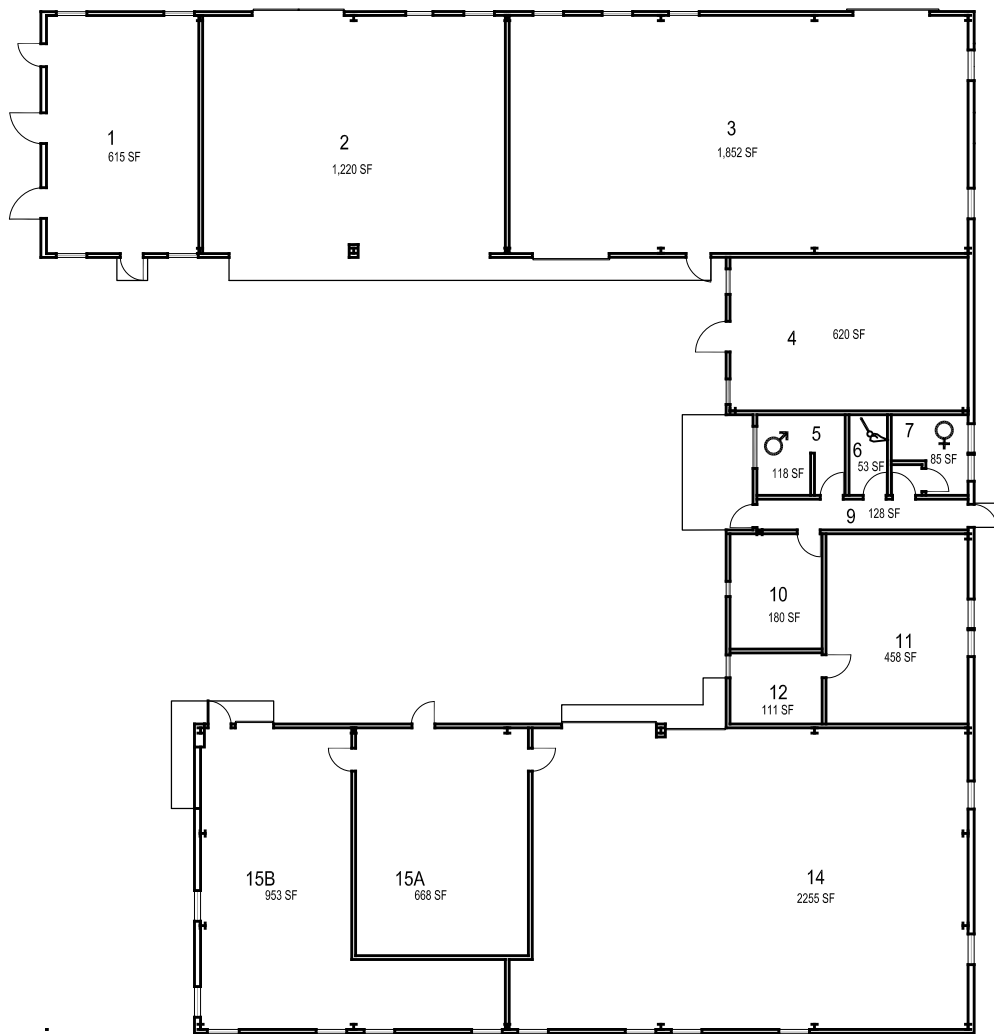

Building 17-C

C:\Users\Rex\Documents\Cal_Poly_Facilities_Telecommute\Database Building\Post to O-Planroom\Building 017-0_Crops Unit.dwg

CAL POLY Crops Unit

SAN LUIS OBISPO

www.facilities.calpoly.edu

Main Bldg