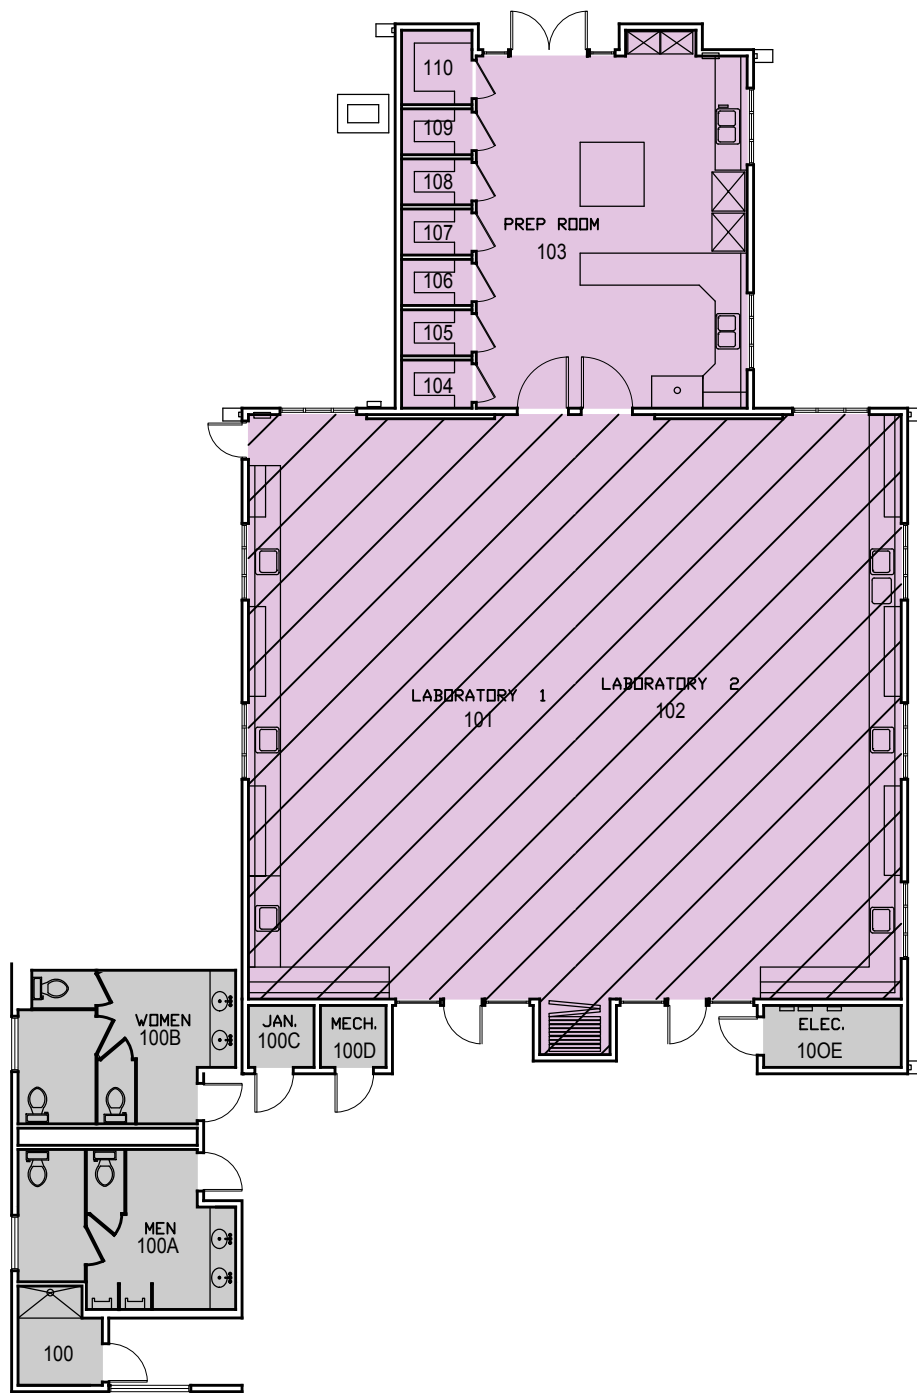

Building 17-C

O:\Planroom\Database\building_Floor_Plans\Plan_Book\Building 017-0_Crops Unit.dwg

CAL POLY Crops Unit

SAN LUIS OBISPO

Space Data http://afd.calpoly.edu/facilities/spacefacility/space_data.asp

Main Bldg

CAGR	CLA	
CARCH	CSM	UNIV
CBUS		ADMIN
CENGR	NON STATE	NON ASSIGNABLE

August 2017

1"=25'

Facilities

O:\Planroom\Database\building_Floor_Plans\Plan_Book\Building 017-0_Crops Unit.dwg

CAL POLY Crops Unit

SAN LUIS OBISPO

Space Data http://afd.calpoly.edu/facilities/spacefacility/space_data.asp

Crops Lab 17J

CAGR	CLA	
CARCH	CSM	UNIV
CBUS		ADMIN
CENGR	NON STATE	NON ASSIGNABLE

August 2017

1"=15'