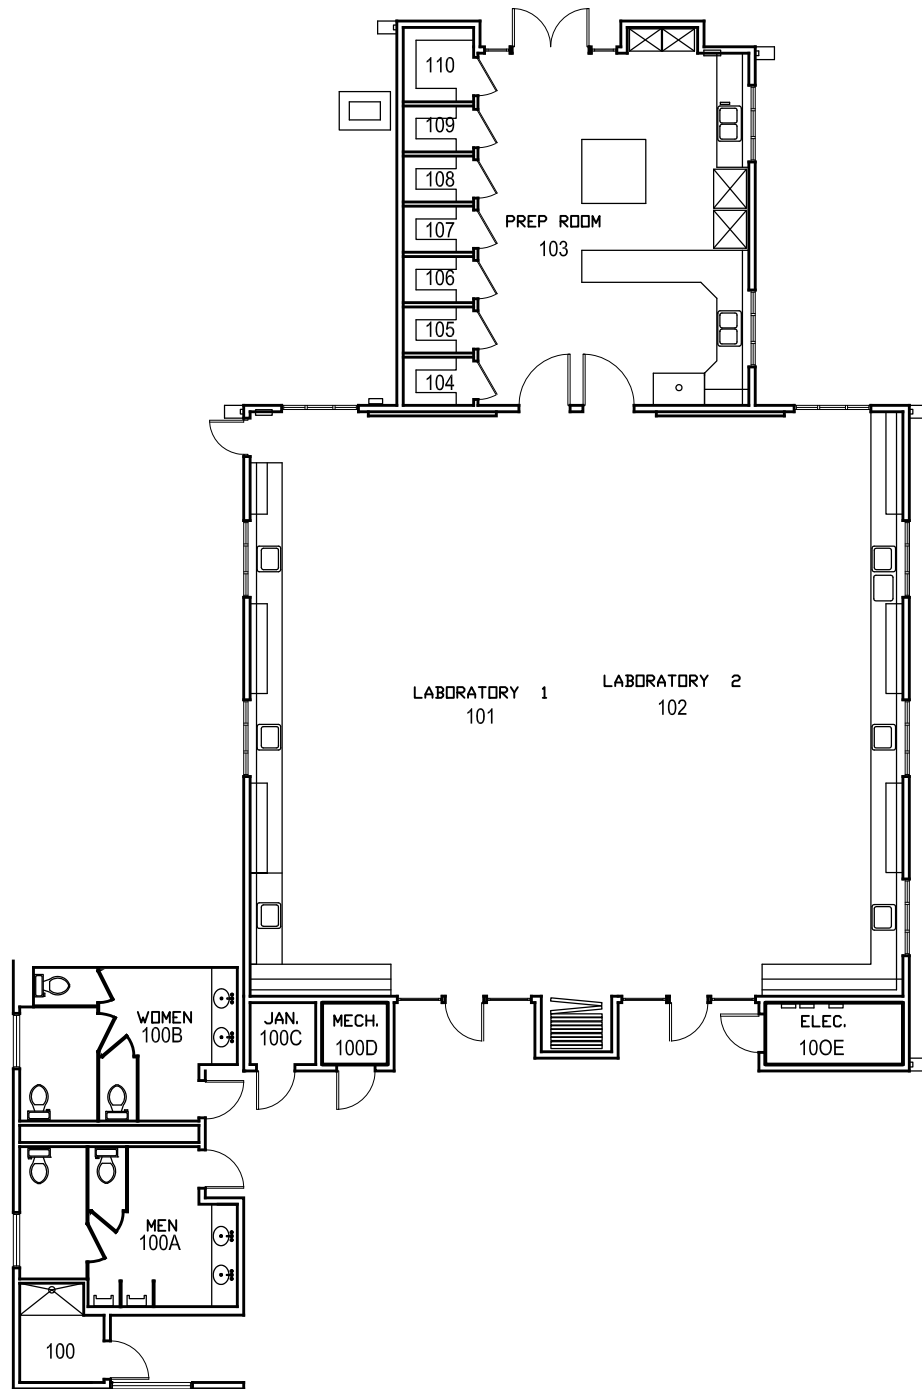

Building 17-C

C:\Users\Rex\Documents\Cal_Poly_Facilities_Telecommute\Database Building\Post to O-Planroom\Building 017-0_Crops Unit.dwg

CAL POLY Crops Unit

SAN LUIS OBISPO

www.facilities.calpoly.edu

Main Bldg

Facility Services Facilities Planning and Capital Projects

CAGR	CLA	
CARCH	CSM	UNIV
CBUS		ADMIN
CENGR	NON STATE	NON ASSIGNABLE

July 2013

1"=25'

C:\Users\Rex\Documents\Cal_Poly_Facilities_Telecommute\Database\Building\Post to O-Planroom\Building 017-0_Crops Unit.dwg

CAL POLY Crops Unit

SAN LUIS OBISPO

www.facilities.calpoly.edu

Crops Lab 17J

CAGR	CLA	
CARCH	CSM	UNIV
CBUS		ADMIN
CENGR	NON STATE	NON ASSIGNABLE

July 2013

1"=15'