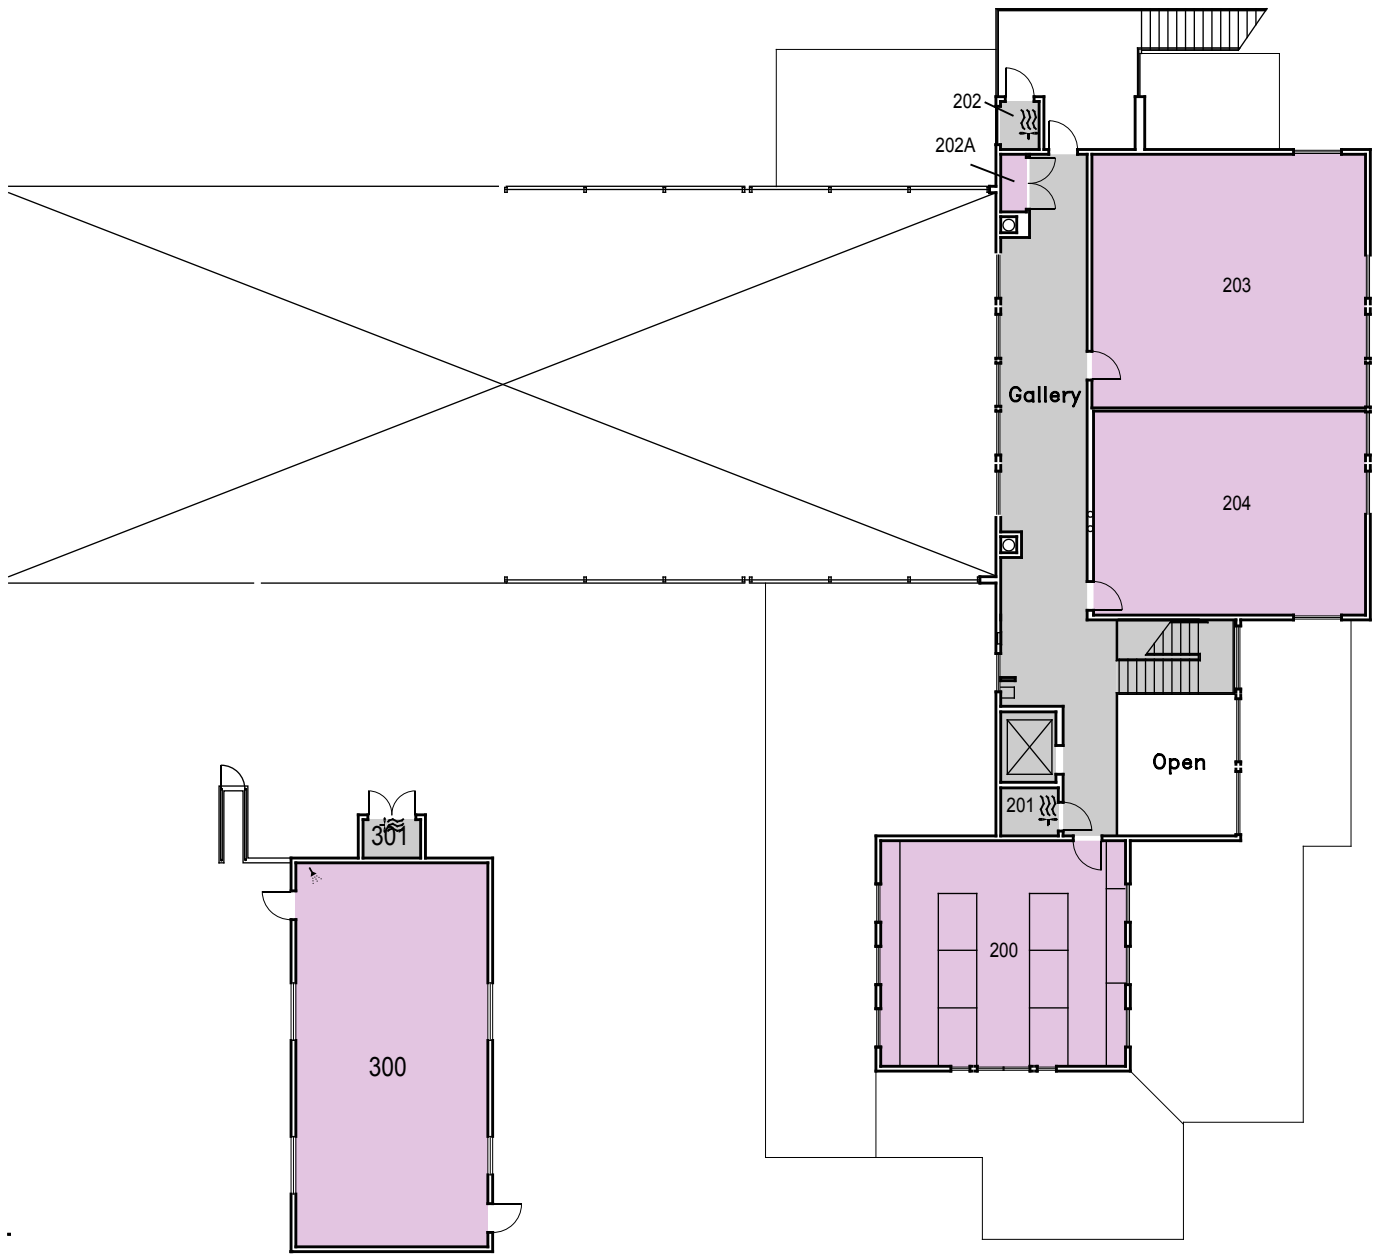

# Dairy Science

[www.facilities.calpoly.edu](http://www.facilities.calpoly.edu)

Facility Services    Facilities Planning and Capital Projects

Floor 1

|       |           |                |
|-------|-----------|----------------|
| CAGR  | CLA       |                |
| CARCH | CSM       | UNIV           |
| CBUS  |           | ADMIN          |
| CENGR | NON STATE | NON ASSIGNABLE |

September 2011

1"=20'

O:\Planroom\Database\building\Floor\_Plans\Plan\_Book\Building 018-0\_Dairy Science.dwg

|       |           |                |
|-------|-----------|----------------|
| CAGR  | CLA       |                |
| CARCH | CSM       | UNIV           |
| CBUS  |           | ADMIN          |
| CENGR | NON STATE | NON ASSIGNABLE |