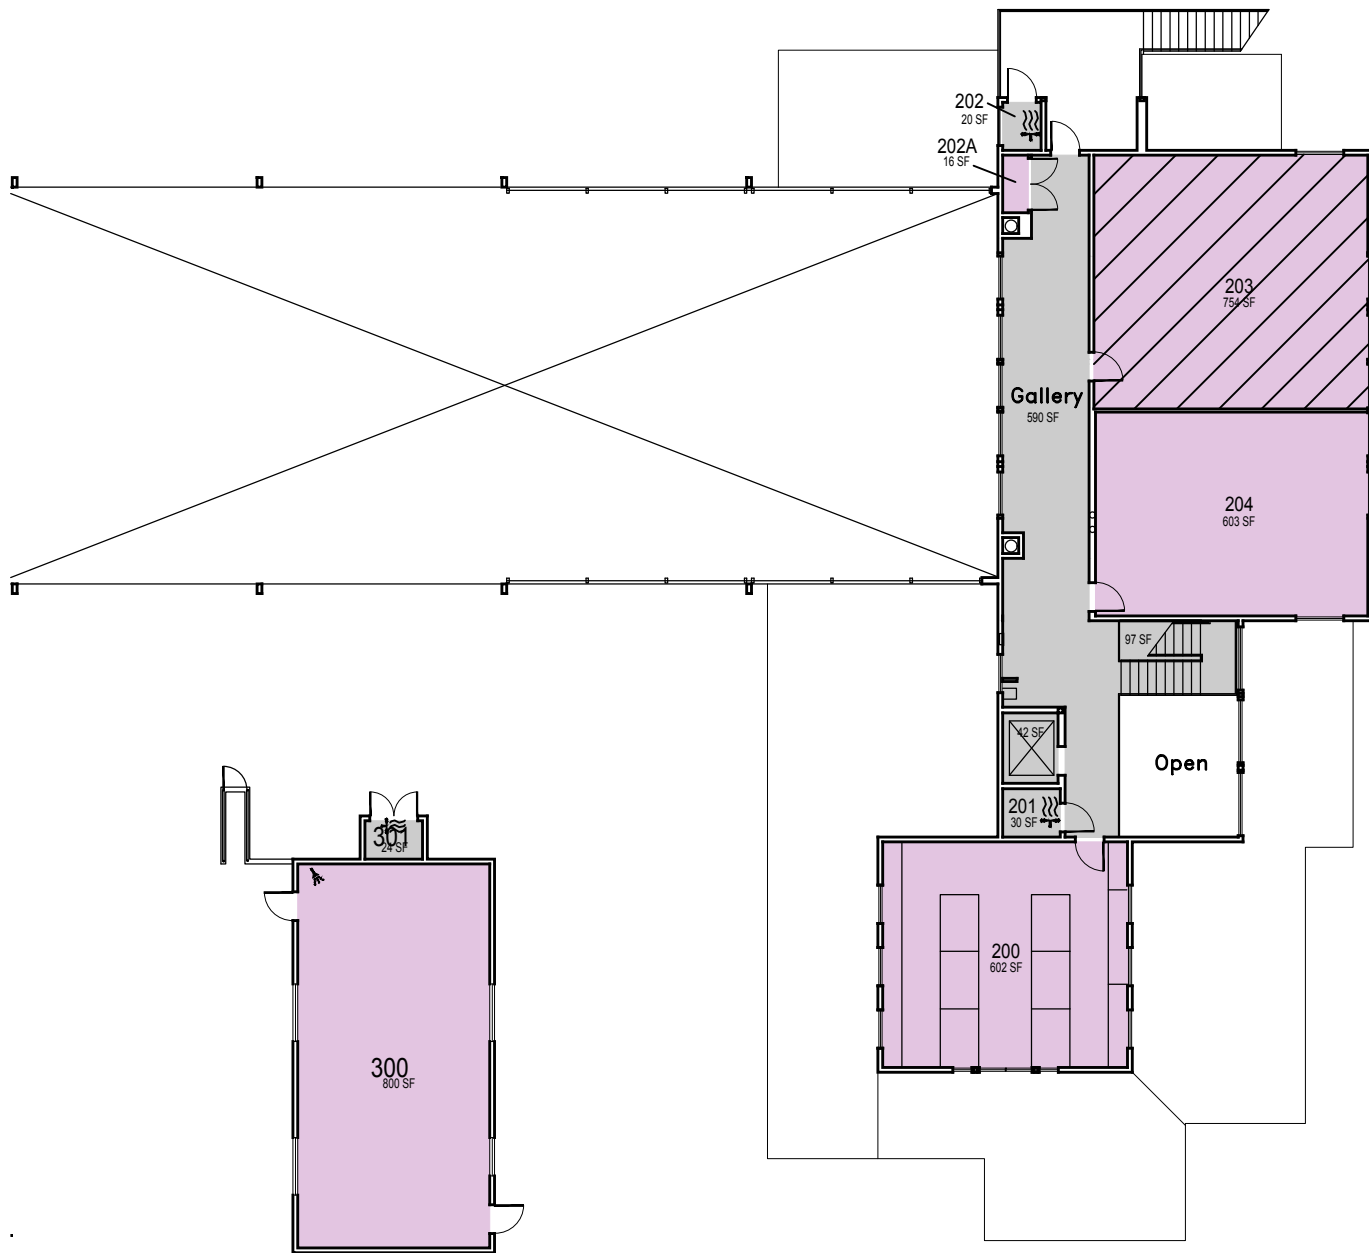

First Floor Milking Parlor

O:\Planroom\Database\building_Floor_Plans\Plan_Book\Building 018-0_Dairy Science.dwg

July 2017

CAL POLY Dairy Science

SAN LUIS OBISPO

Space Data http://afd.calpoly.edu/facilities/spacefacility/space_data.asp

Floor 1

CAGR	CLA	
CARCH	CSM	UNIV
CBUS		ADMIN
CENGR	NON STATE	NON ASSIGNABLE

1"=20'

Facilities

Physiology Lab 018 B

Second Floor Milking Parlor

O:\Planroom\Database\building_Floor_Plans\Plan_Book\Building 018-0_Dairy Science.dwg