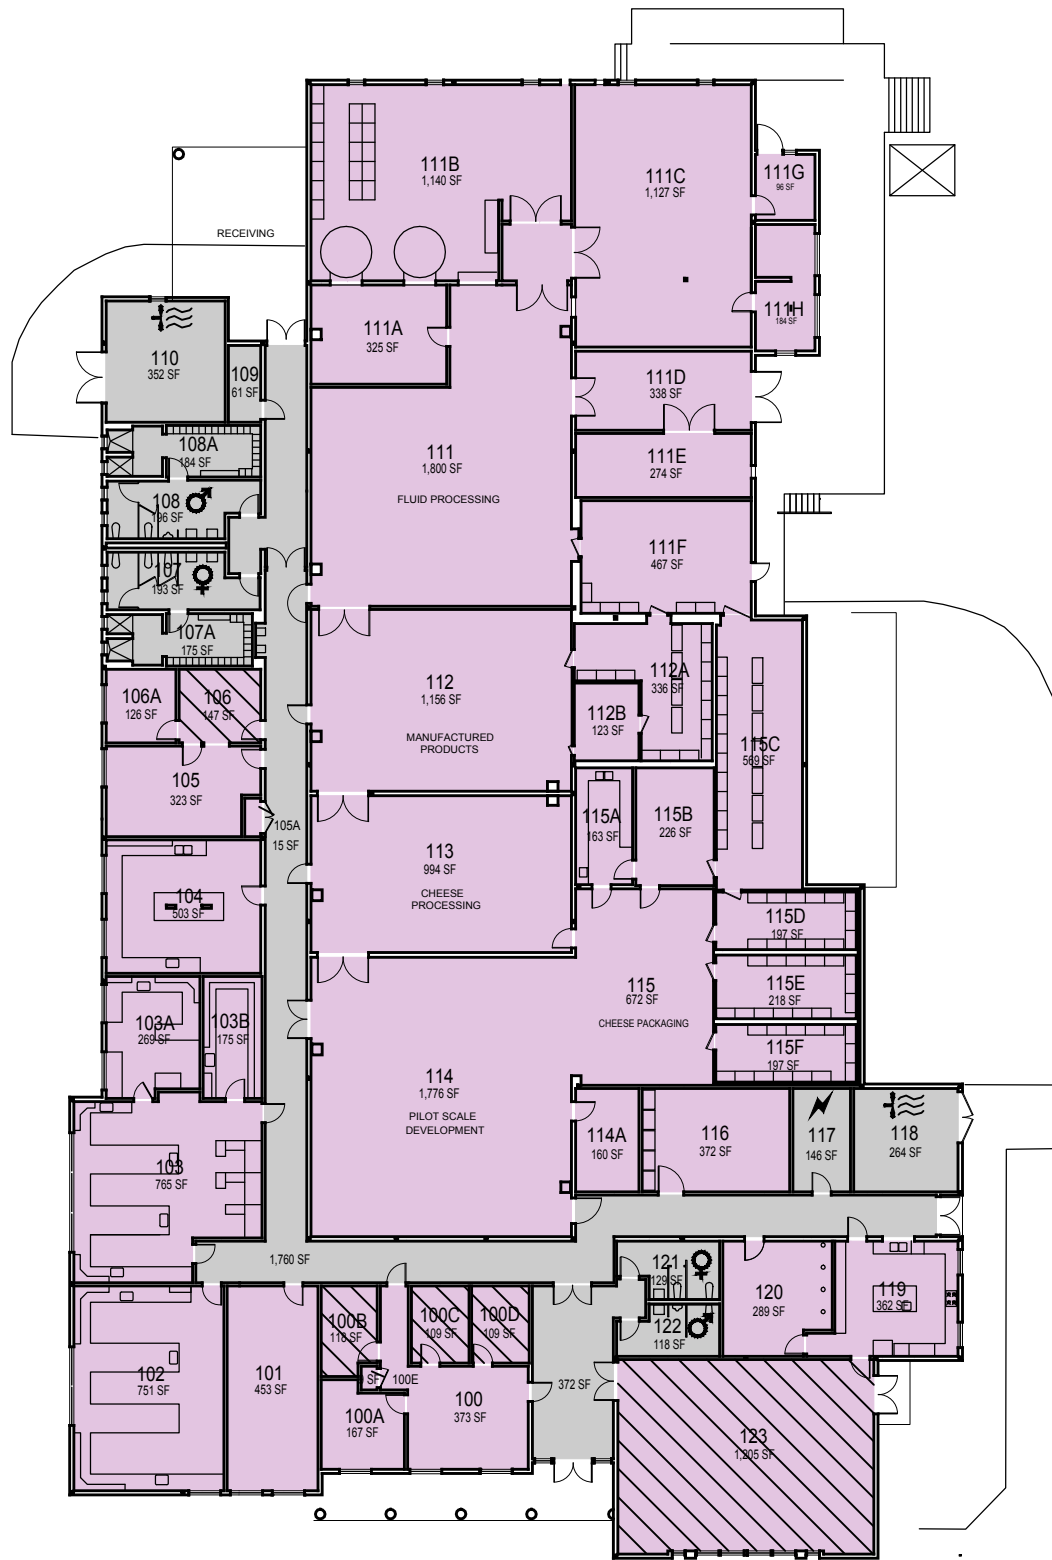

O:\Planroom\Database\building_Floor_Plans\Plan_Book\Building 018-A_Leprino Foods Dairy Innovation Institute.dwg

CAL POLY Leprino Foods Dairy Innovation Institute

SAN LUIS OBISPO

Space Data http://afd.calpoly.edu/facilities/spacefacility/space_data.asp

Floor 1

CAGR	CLA	
CARCH	CSM	UNIV
CBUS		ADMIN
CENGR	NON STATE	NON ASSIGNABLE

July 2017

1"=30'

Facilities