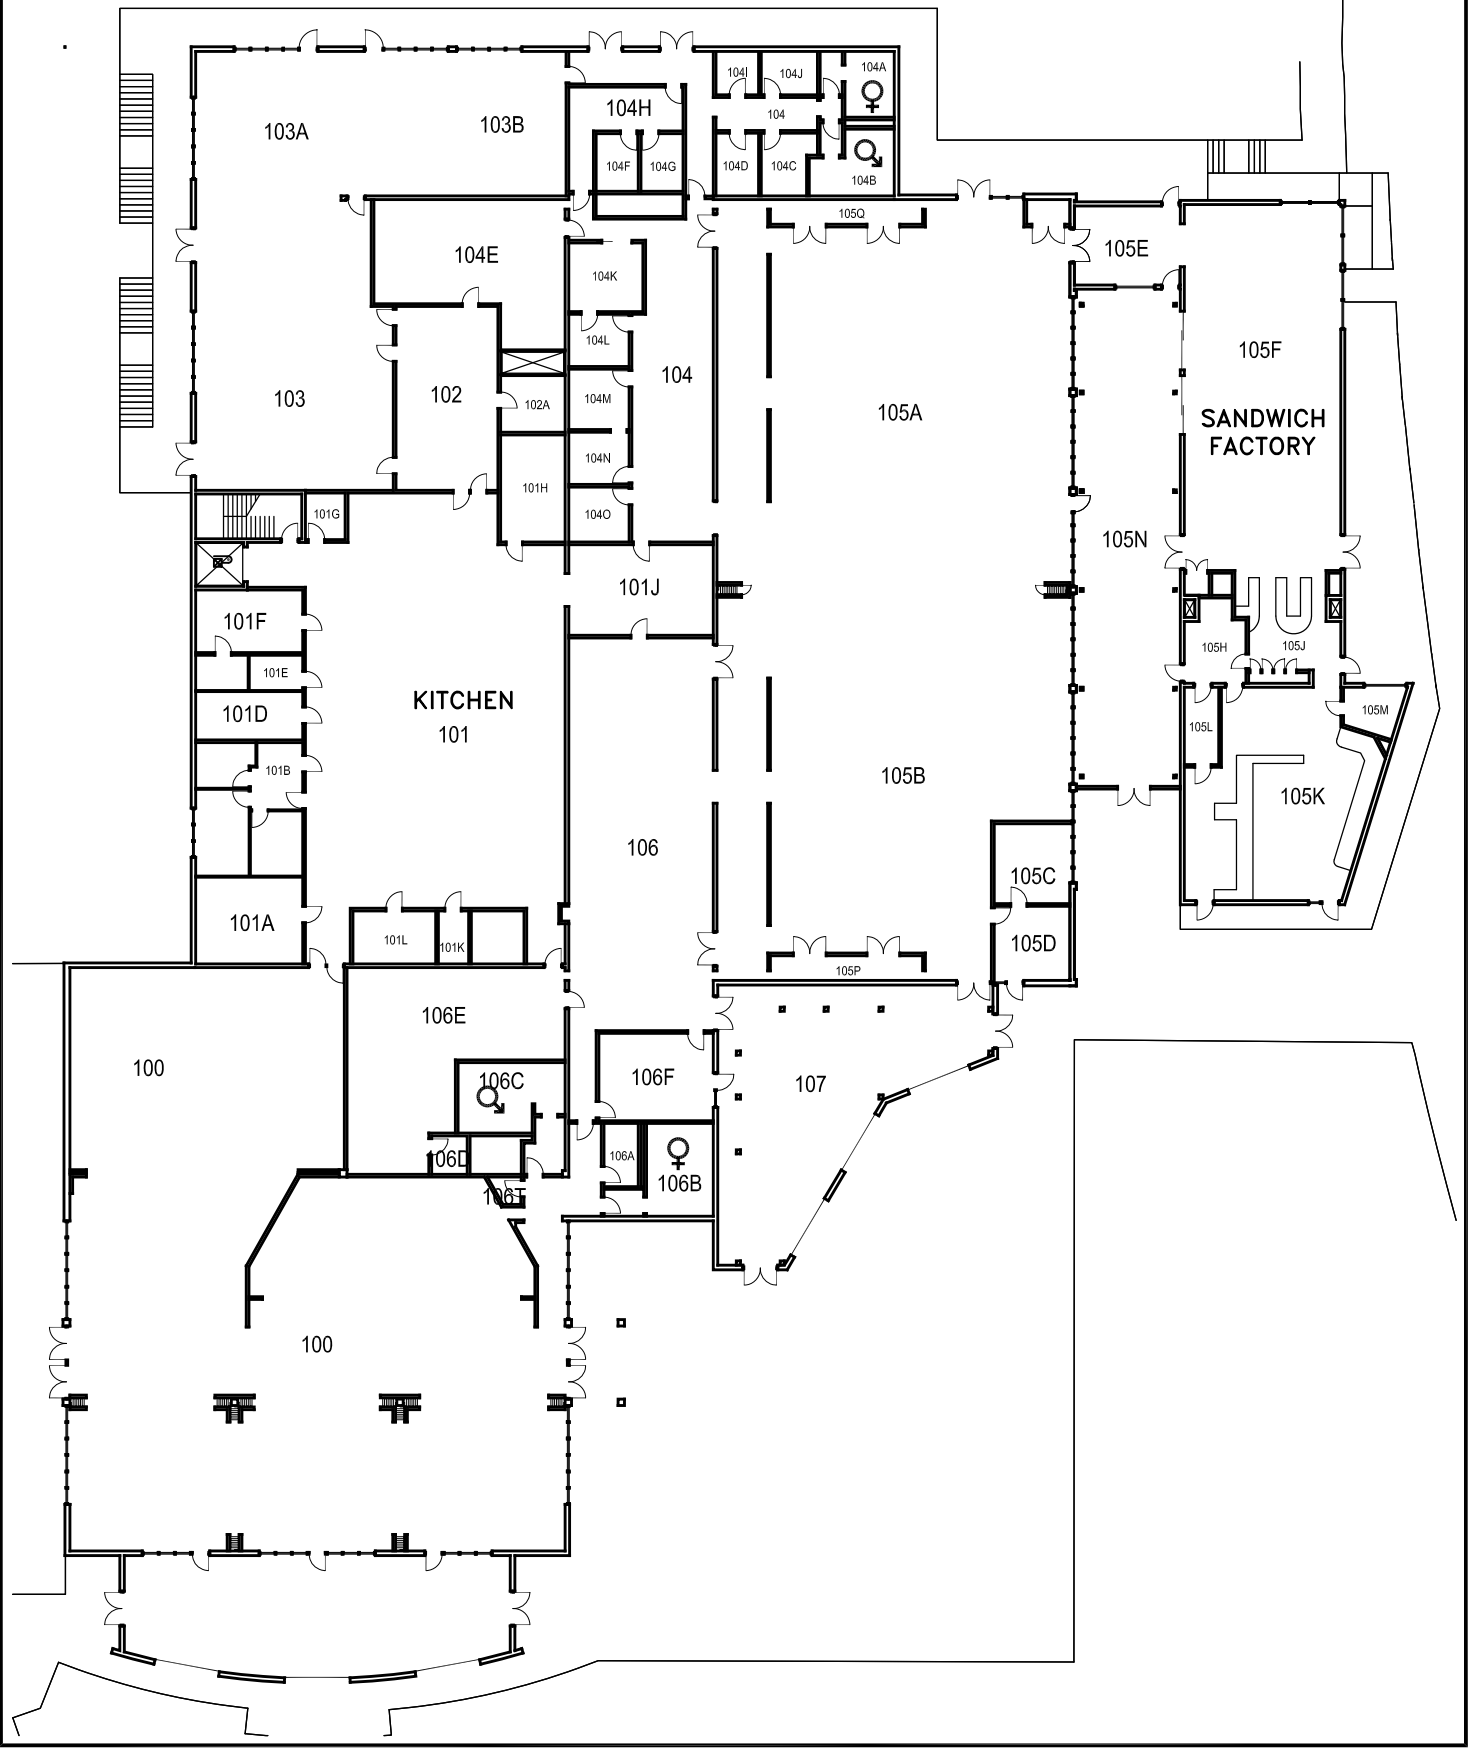

# CAL POLY Dining Complex

SAN LUIS OBISPO [www.facilities.calpoly.edu](http://www.facilities.calpoly.edu)  
 Facility Services Facilities Planning and Capital Projects

Floor 1

CAGR	CLA	
CARCH	CSM	UNIV
CBUS		ADMIN
CENGR	NON STATE	NON ASSIGNABLE

July 2013

1"=35'

C:\Users\Rex\Documents\Cal\_Poly\_Facilities\_Telecommute\Database\Building 019-0\_Dining Complex.dwg