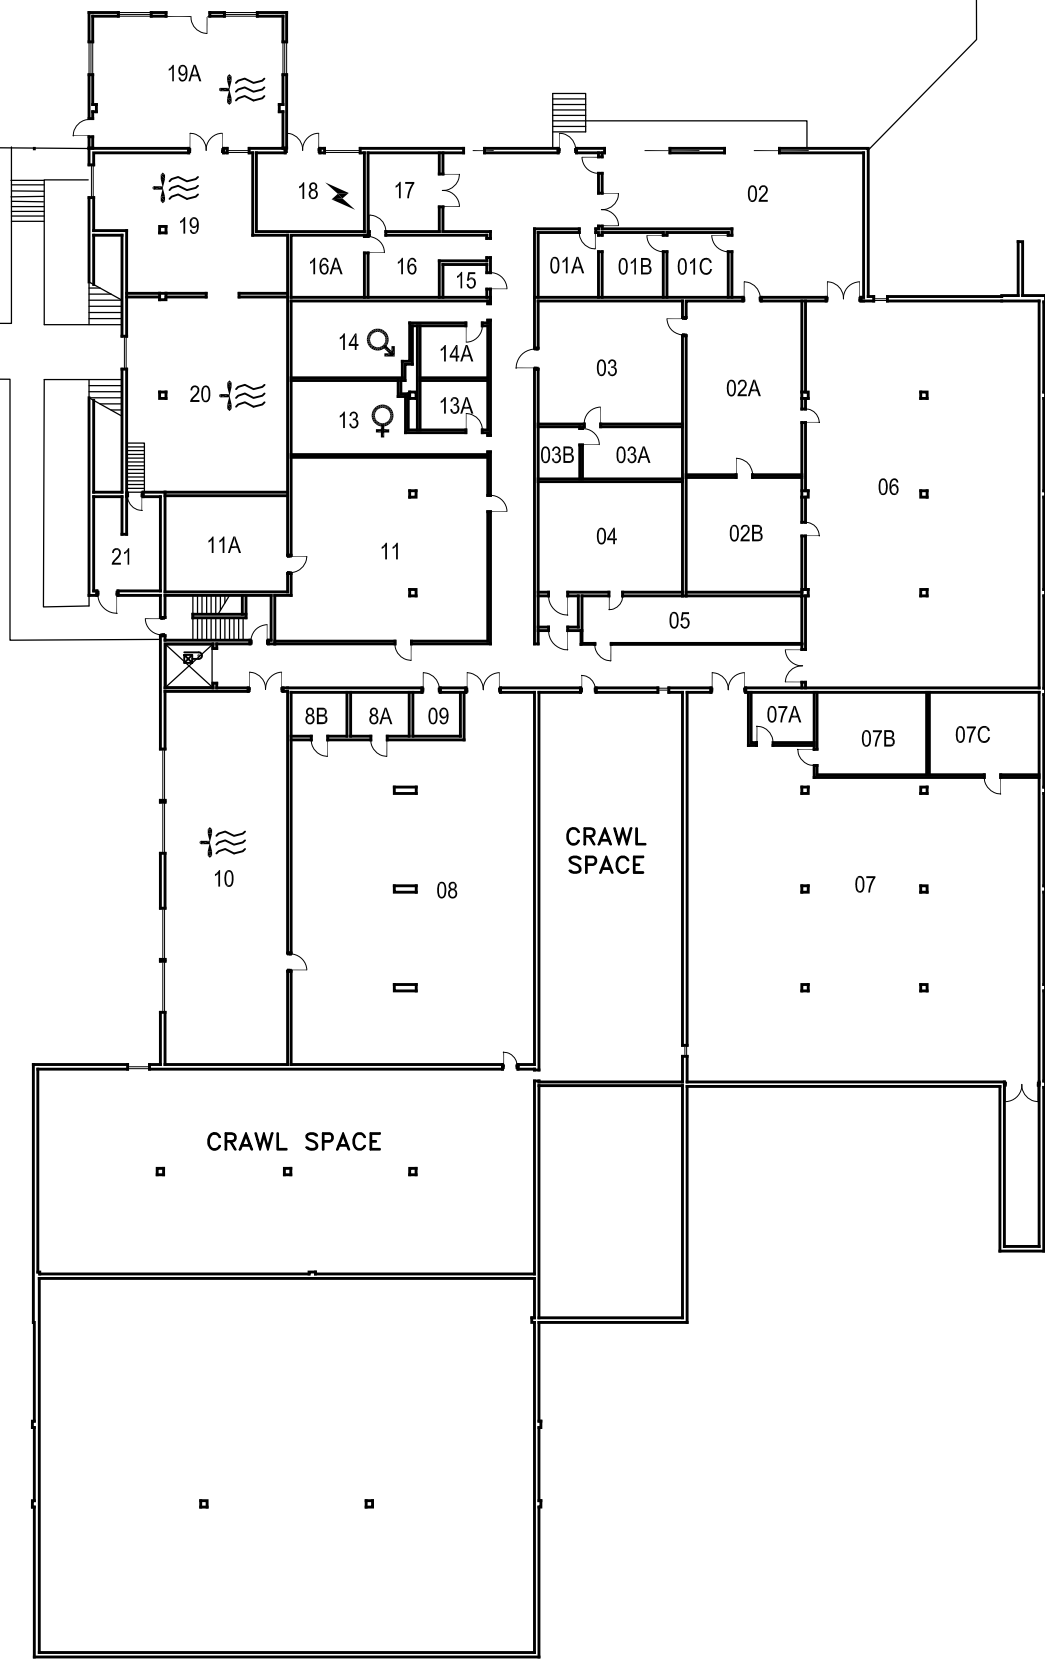

C:\Users\Rex\Documents\Cal\_Poly\_Facilities\_Telecommute\Database Building\Post to O-Planroom\Building 019-0\_Dining Complex.dwg

July 2013

1"=35'

C:\Users\Rex\Documents\Cal\_Poly\_Facilities\_Telecommute\Database\Building 019-0\_Dining Complex.dwg