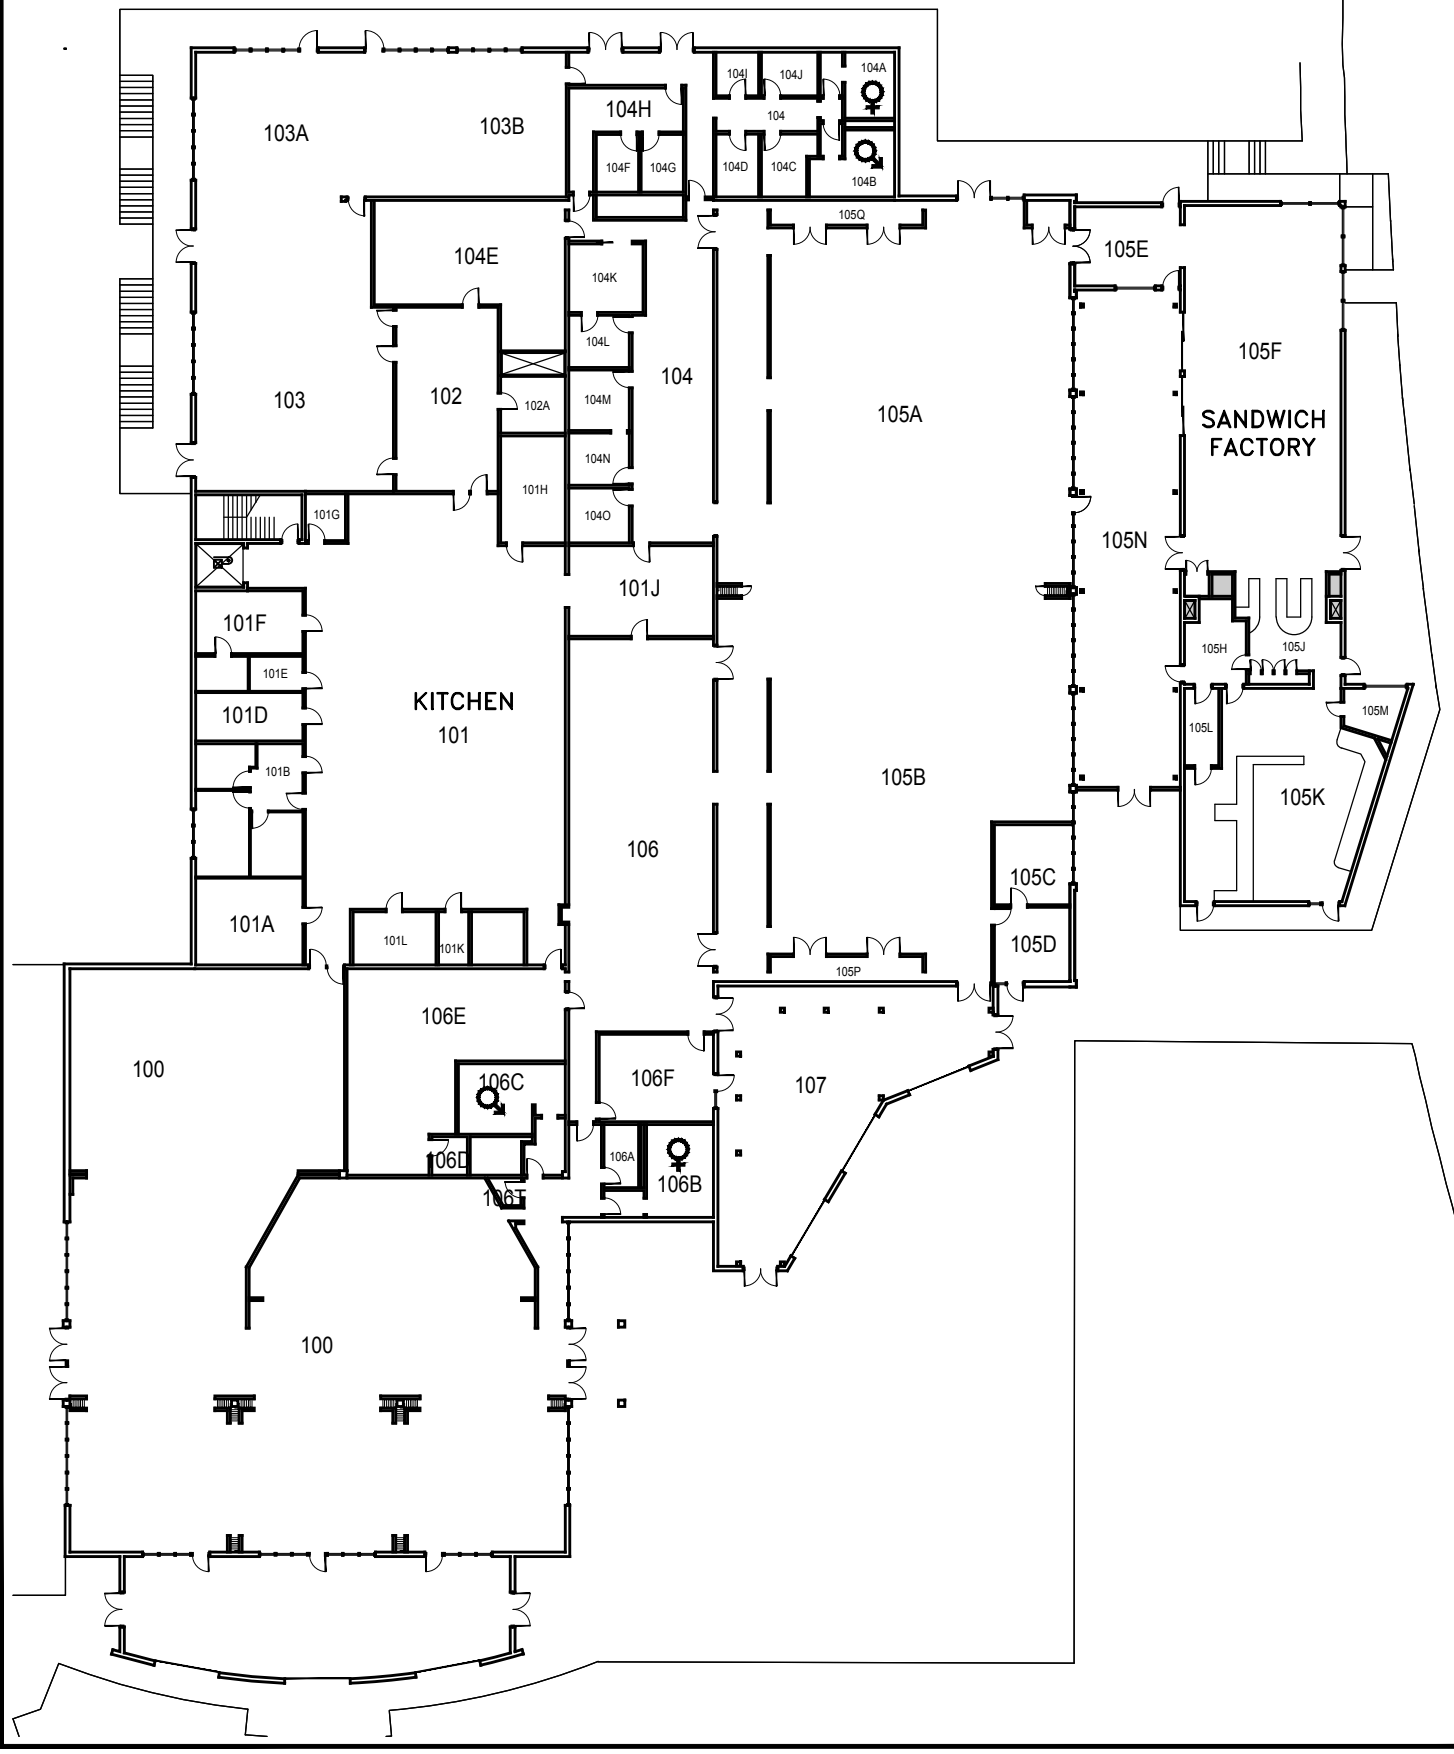

O:\Planroom\Database\building_Floor_Plans\Plan_Book\Building 019-0_Dining Complex.dwg

CAL POLY Dining Complex

SAN LUIS OBISPO Space Data http://afd.calpoly.edu/facilities/spacefacility/space_data.asp

Floor 1

CAGR	CLA	
CARCH	CSM	UNIV
CBUS		ADMIN
CENGR	NON STATE	NON ASSIGNABLE

July 2017

1"=35'

O:\Planroom\Database\building_Floor_Plans\Plan_Book\Building 019-0_Dining Complex.dwg

CAL POLY Dining Complex

SAN LUIS OBISPO