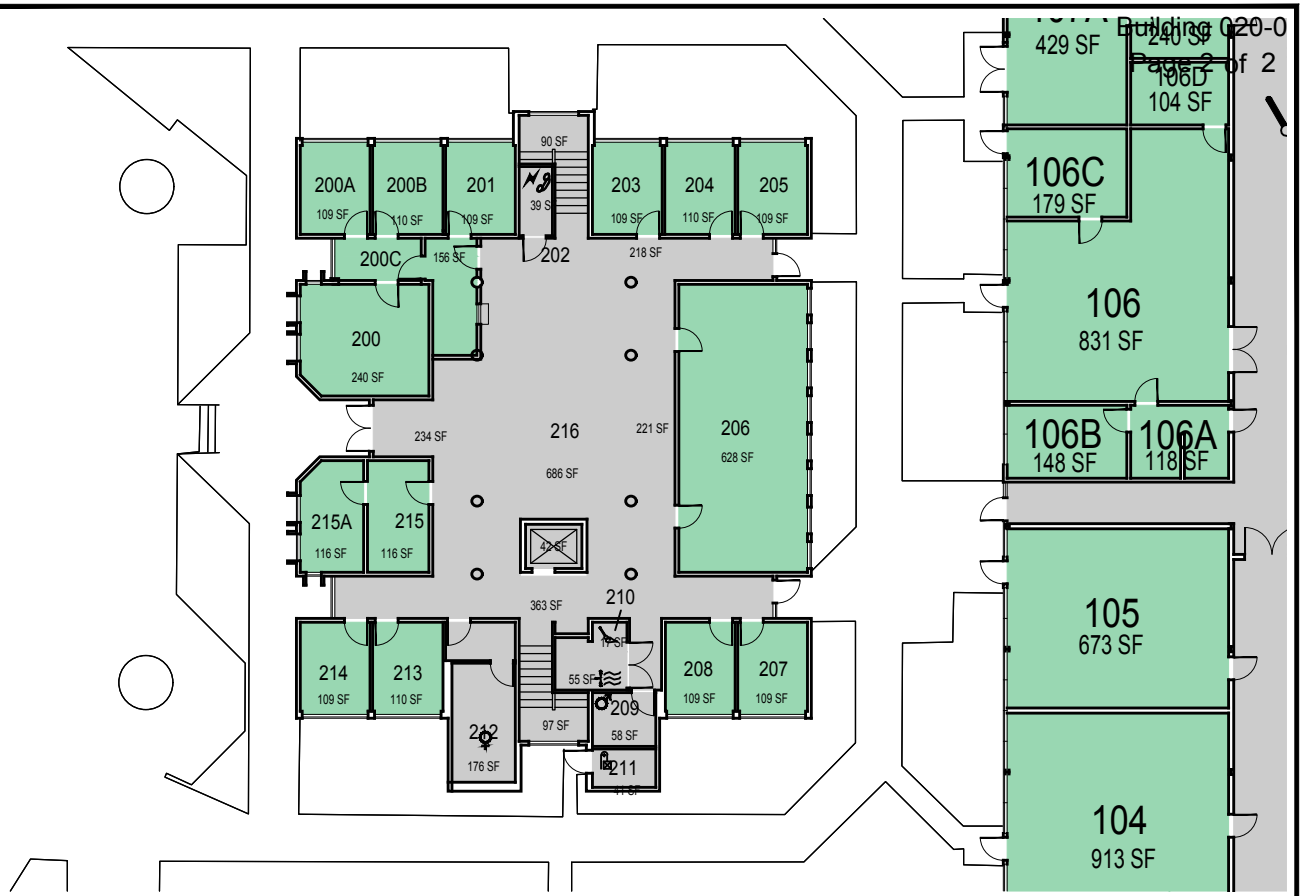

O:\Planroom\Database\building_Floor_Plans\Plan_Book\Building 020-0_Engineering East.dwg

CAL POLY Engineering East

SAN LUIS OBISPO

Space Data http://afd.calpoly.edu/facilities/spacefacility/space_data.asp

Floor 1

CAGR	CLA	
CARCH	CSM	UNIV
CBUS		ADMIN
CENGR	NON STATE	NON ASSIGNABLE

September 2017

1"=45'

First Floor

Second Floor

Bert and Candace Forbes
Center for Engineering Excellence

CAL POLY Engineering East