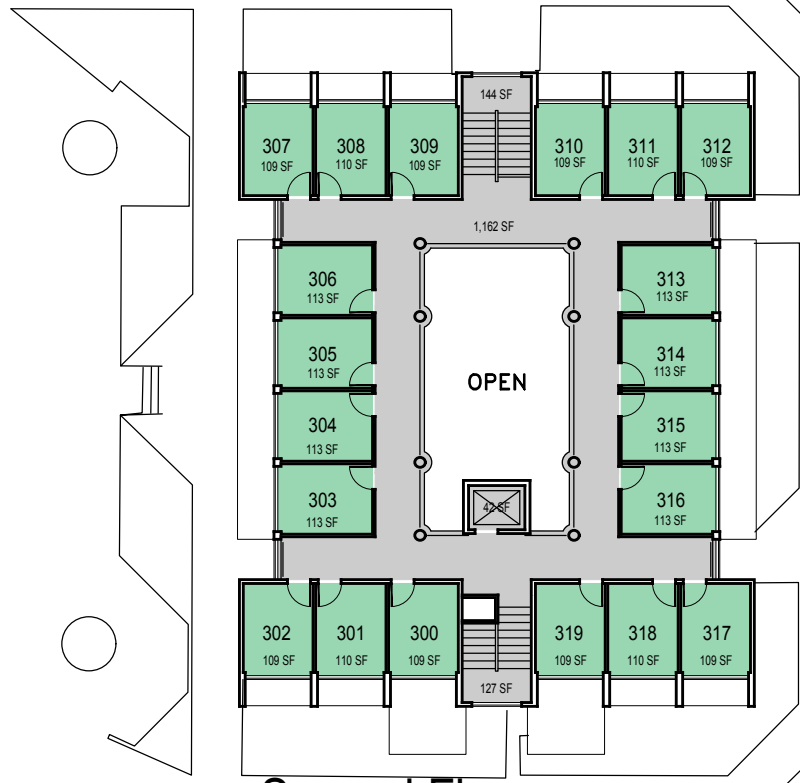

Floor 1

CAGR	CLA	
CARCH	CSM	UNIV
CBUS		ADMIN
CENGR	NON STATE	NON ASSIGNABLE

September 2017

1"=45'

First Floor

Second Floor

Bert and Candace Forbes
Center for Engineering Excellence

CAL POLY Engineering East

SAN LUIS OBISPO
Facilities

Space Data http://afd.calpoly.edu/facilities/spacefacility/space_data.asp

Floors 1 2 - Building 20-A

CAGR	CLA	
CARCH	CSM	UNIV
CBUS		ADMIN
CENGR	NON STATE	NON ASSIGNABLE

September 2017