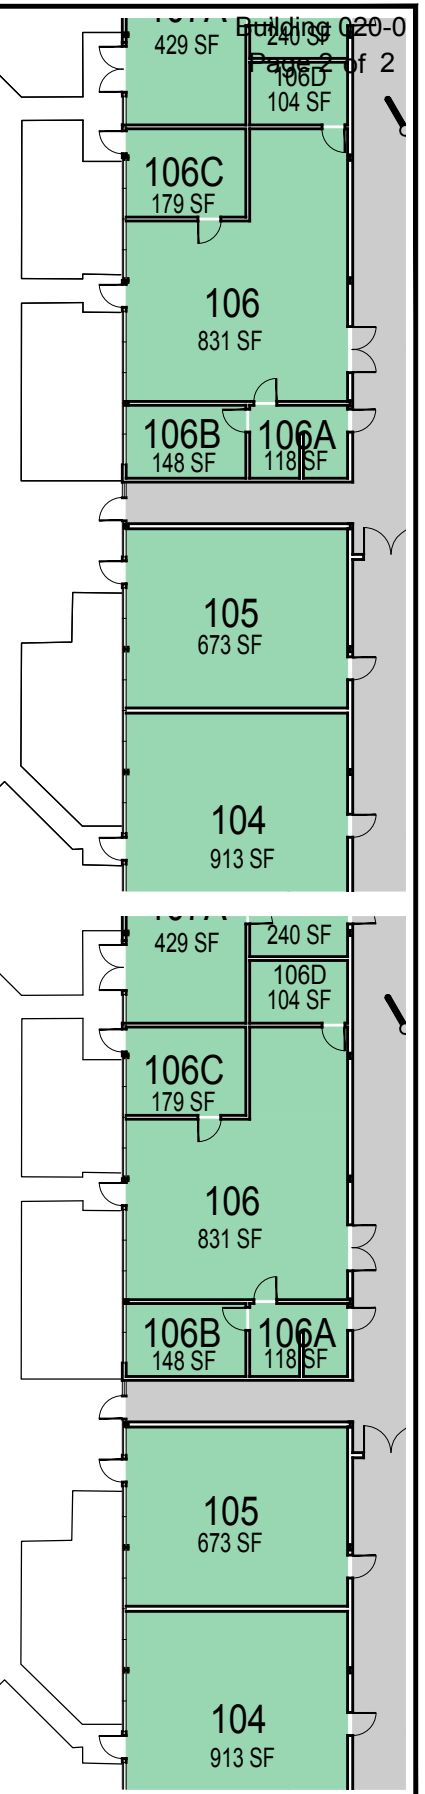

O:\Planroom\Database\building_Floor_Plans\Plan_Book\Building 020-0_Engineering East.dwg

CAL POLY Engineering East

SAN LUIS OBISPO

Space Data http://afd.calpoly.edu/facilities/spacefacility/space_data.asp

Floor 1

CAGR	CLA	
CARCH	CSM	UNIV
CBUS		ADMIN
CENGR	NON STATE	NON ASSIGNABLE

September 2017

1"=45'

First Floor

Second Floor

Bert and Candace Forbes
Center for Engineering Excellence

CAL POLY Engineering East

SAN LUIS OBISPO
Facilities

Space Data http://afd.calpoly.edu/facilities/spacefacility/space_data.asp

Floors 1 2 - Building 20-A

CAGR	CLA	
CARCH	CSM	UNIV
CBUS		ADMIN
CENGR	NON STATE	NON ASSIGNABLE

September 2017

1"=25'