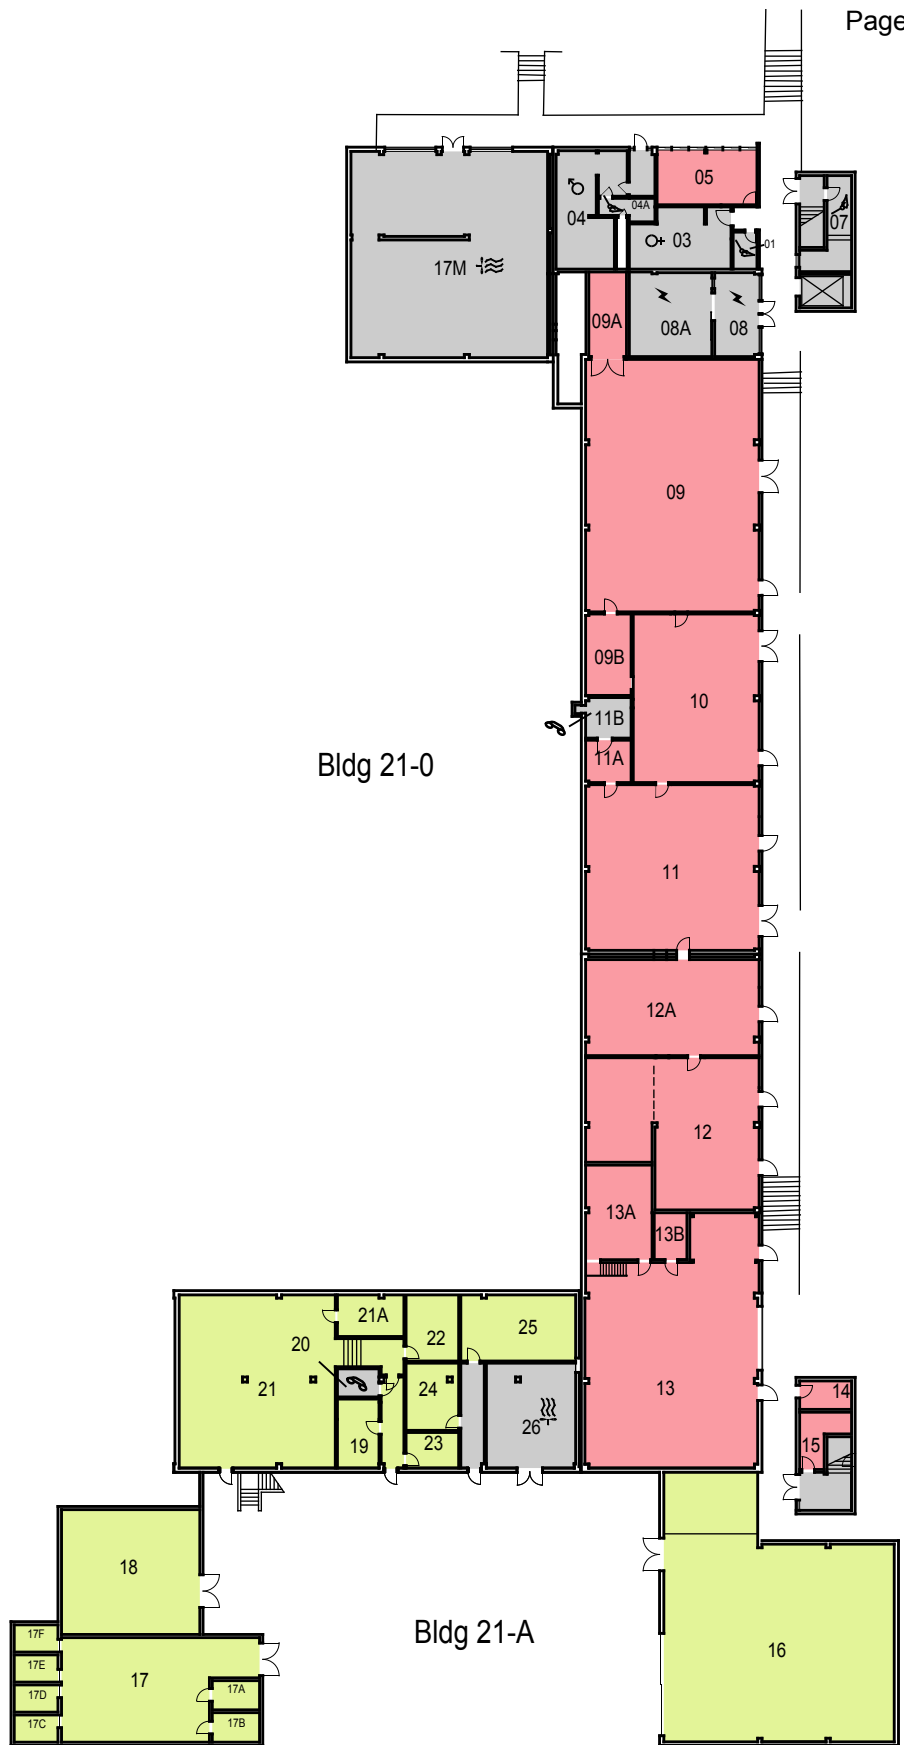

O:\Planroom\Database\building\Floor_Plans\Plan_Book\Building 021-0_Engineering West.dwg

Bldg 21-0

Bldg 21-A

CAL POLY

Engineering West

SAN LUIS OBISPO
Facilities

Space Data http://afd.calpoly.edu/facilities/spacefacility/space_data.asp

Floor 1

CAGR	CLA	
CARCH	CSM	UNIV
CBUS		ADMIN
CENGR	NON STATE	NON ASSIGNABLE

February 2015

1"=45'

O:\Planroom\Database\building\Floor_Plans\Plan_Book\Building 021-0_Engineering West.dwg

CAL POLY Engineering West