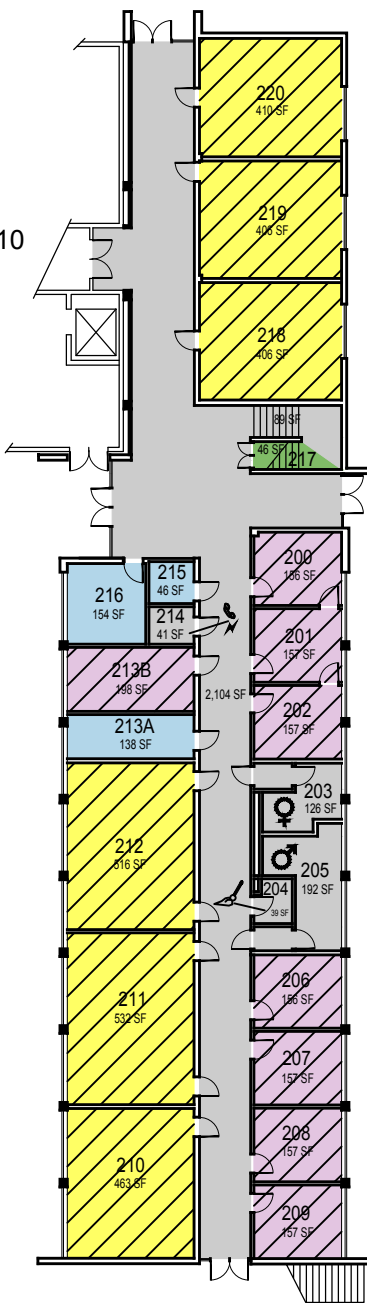

BUILDING 10
FLOOR 2

O:\Planroom\Database\building_Floor_Plans\Plan_Book\Building 022-0_English.dwg

CAGR	CLA	
CARCH	CSM	UNIV
CBUS		ADMIN
CENGR	NON STATE	NON ASSIGNABLE

O:\Planroom\Database\building_Floor_Plans\Plan_Book\Building 022-0_English.dwg

CAL POLY English

SAN LUIS OBISPO

Space Data http://afd.calpoly.edu/facilities/spacefacility/space_data.asp

Floor 2

Facilities

CAGR	CLA	
CARCH	CSM	UNIV
CBUS		ADMIN
CENGR	NON STATE	NON ASSIGNABLE

July 2017

1"=30'