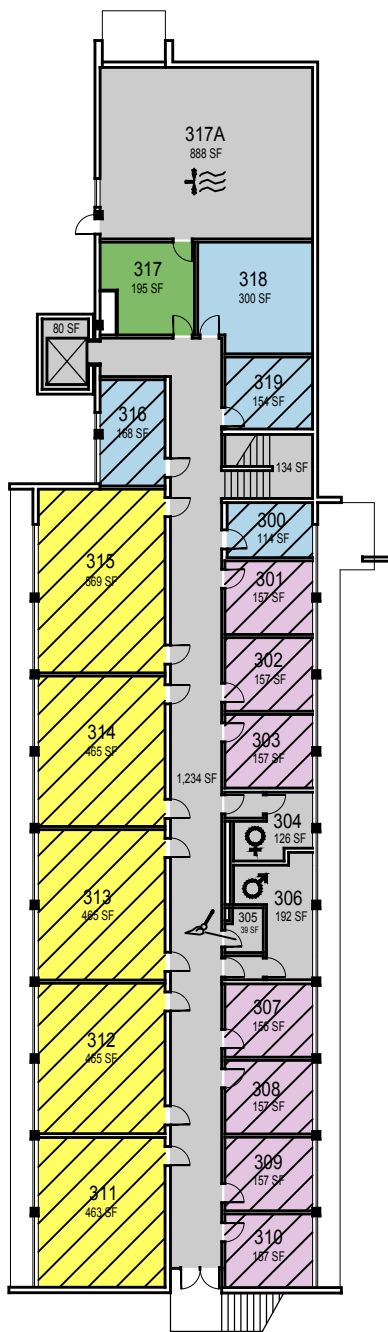

BUILDING 10
FLOOR 2

O:\Planroom\Database\building_Floor_Plans\Plan_Book\Building 022-0_English.dwg

CAGR	CLA	
CARCH	CSM	UNIV
CBUS		ADMIN
CENGR	NON STATE	NON ASSIGNABLE

O:\Planroom\Database\building_Floor_Plans\Plan_Book\Building 022-0_English.dwg

CAL POLY English

SAN LUIS OBISPO

Space Data http://afd.calpoly.edu/facilities/spacefacility/space_data.asp

Floor 2

Facilities

CAGR	CLA	
CARCH	CSM	UNIV
CBUS		ADMIN
CENGR	NON STATE	NON ASSIGNABLE

July 2017

1"=30'