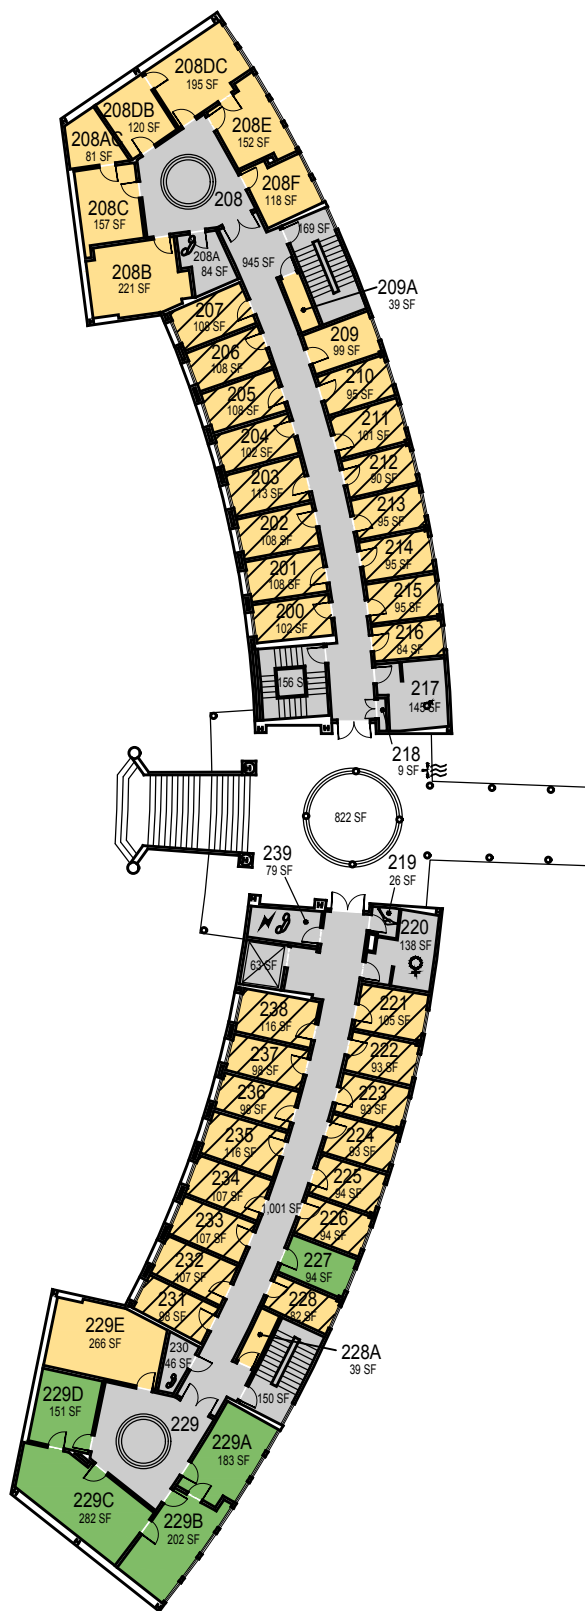

O:\Planroom\Database\building_Floor_Plans\Plan_Book\Building 025-0_Faculty Offices East.dwg

CAL POLY Faculty Offices East

SAN LUIS OBISPO

Space Data http://afd.calpoly.edu/facilities/spacefacility/space_data.asp

Floor 1

Facilities

CAGR	CLA	
CARCH	CSM	UNIV
CBUS		ADMIN
CENGR	NON STATE	NON ASSIGNABLE

July 2017

1"=35'

O:\Planroom\Database\building_Floor_Plans\Plan_Book\Building 025-0_Faculty Offices East.dwg

CAL POLY Faculty Offices East

SAN LUIS OBISPO

Space Data http://afd.calpoly.edu/facilities/spacefacility/space_data.asp

Floor 2

CAGR	CLA	
CARCH	CSM	UNIV
CBUS		ADMIN
CENGR	NON STATE	NON ASSIGNABLE

July 2017

1"=35'

Facilities

O:\Planroom\Database\building_Floor_Plans\Plan_Book\Building 025-0_Faculty Offices East.dwg

July 2017

1"=35'