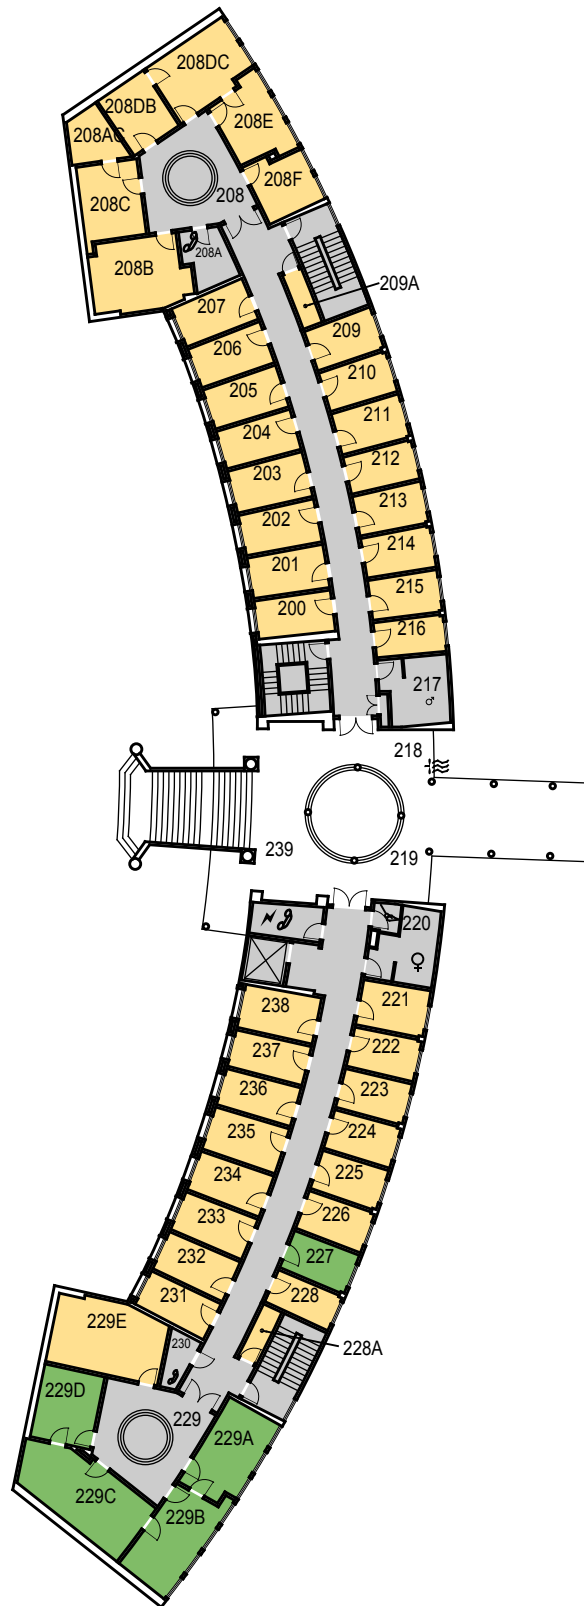

O:\SFDB\Space\graphics\Building 025-0_Faculty Offices East.dwg

Faculty Offices East

SAN LUIS OBISPO

www.facilities.calpoly.edu

Facility Services Facilities Planning and Capital Projects

Floor 1

CAGR	CLA	
CARCH	CSM	UNIV
CBUS		ADMIN
CENGR	NON STATE	NON ASSIGNABLE

July 2009

1"=35'

O:\SFDB\Space\graphics\Building 025-0_Faculty Offices East.dwg

CAGR	CLA	
CARCH	CSM	UNIV
CBUS		ADMIN
CENGR	NON STATE	NON ASSIGNABLE

O:\SFDB\Space\graphics\Building 025-0_Faculty Offices East.dwg