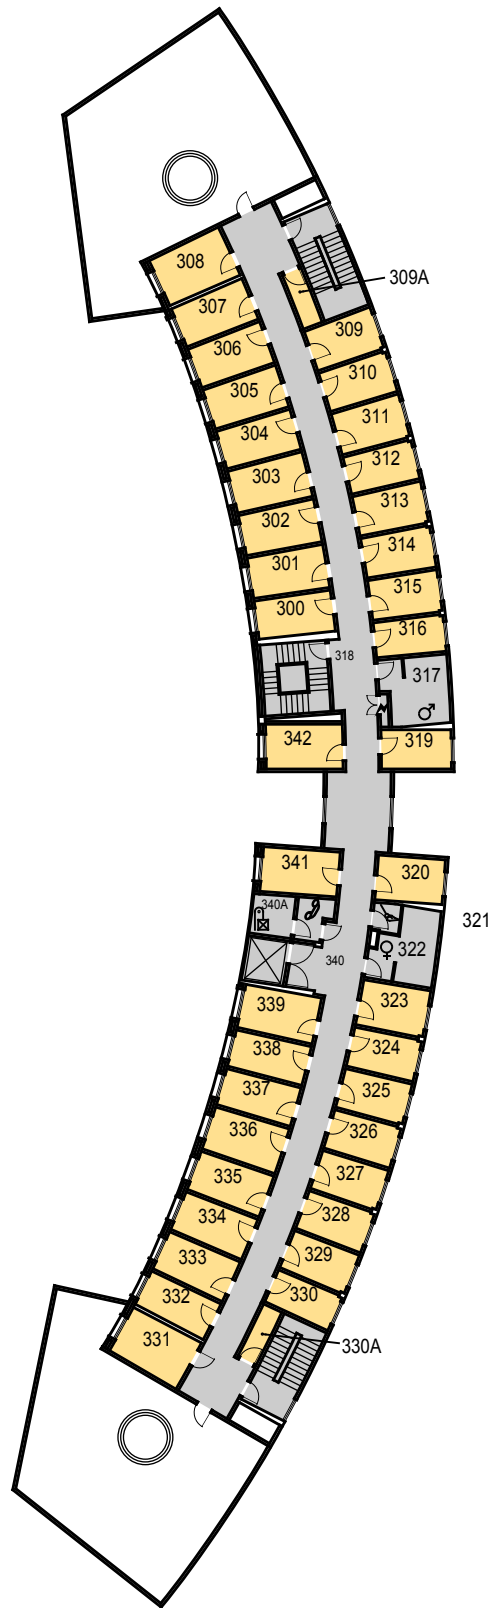

O:\SFDB\Space\graphics\Building 025-0_Faculty Offices East.dwg

Faculty Offices East

SAN LUIS OBISPO

www.facilities.calpoly.edu

Facility Services Facilities Planning and Capital Projects

Floor 1

CAGR	CLA	
CARCH	CSM	UNIV
CBUS		ADMIN
CENGR	NON STATE	NON ASSIGNABLE

July 2009

1"=35'

O:\SFDB\Space\graphics\Building 025-0_Faculty Offices East.dwg

CAGR	CLA	
CARCH	CSM	UNIV
CBUS		ADMIN
CENGR	NON STATE	NON ASSIGNABLE

O:\SFDB\Space\graphics\Building 025-0_Faculty Offices East.dwg

Faculty Offices East

www.facilities.calpoly.edu

Floor 3

CAGR	CLA	
CARCH	CSM	UNIV
CBUS		ADMIN
CENGR	NON STATE	NON ASSIGNABLE

July 2009

1"=35'