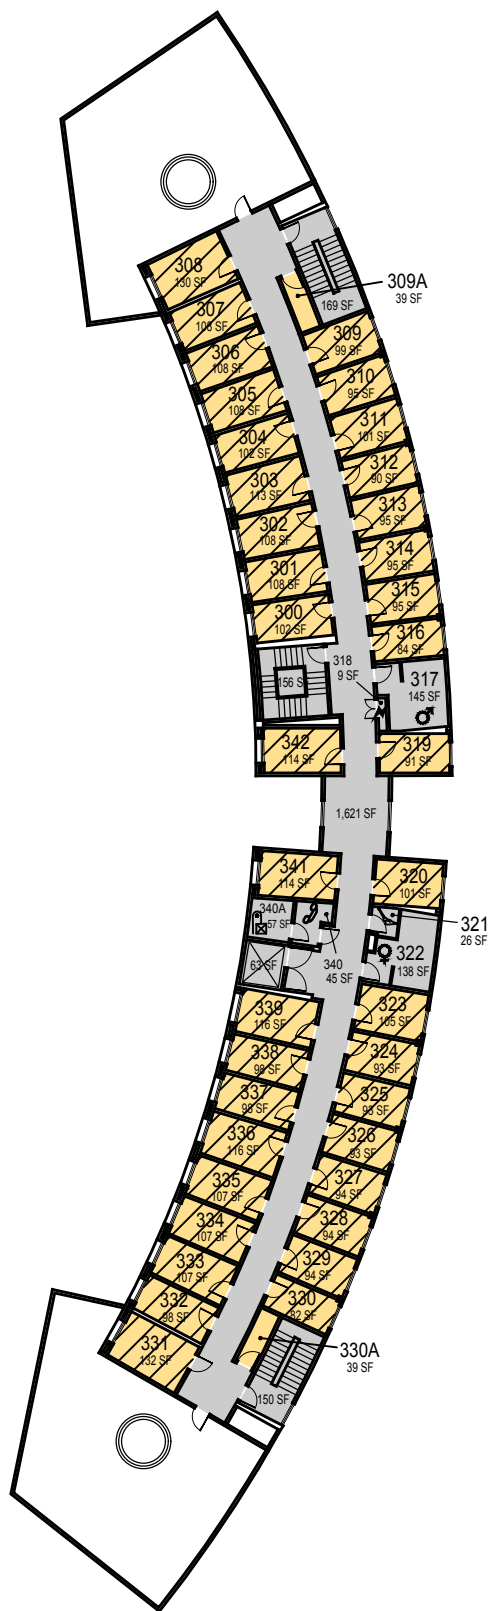

O:\Planroom\Database\building_Floor_Plans\Plan_Book\Building 025-0_Faculty Offices East.dwg

CAL POLY Faculty Offices East

SAN LUIS OBISPO

Space Data http://afd.calpoly.edu/facilities/spacefacility/space_data.asp

Floor 1

Facilities

CAGR	CLA	
CARCH	CSM	UNIV
CBUS		ADMIN
CENGR	NON STATE	NON ASSIGNABLE

July 2017

1"=35'

O:\Planroom\Database\building_Floor_Plans\Plan_Book\Building 025-0_Faculty Offices East.dwg

CAL POLY Faculty Offices East

SAN LUIS OBISPO

Space Data http://afd.calpoly.edu/facilities/spacefacility/space_data.asp

Floor 2

CAGR	CLA	
CARCH	CSM	UNIV
CBUS		ADMIN
CENGR	NON STATE	NON ASSIGNABLE

July 2017

1"=35'

Facilities

O:\Planroom\Database\building_Floor_Plans\Plan_Book\Building 025-0_Faculty Offices East.dwg

July 2017

1"=35'