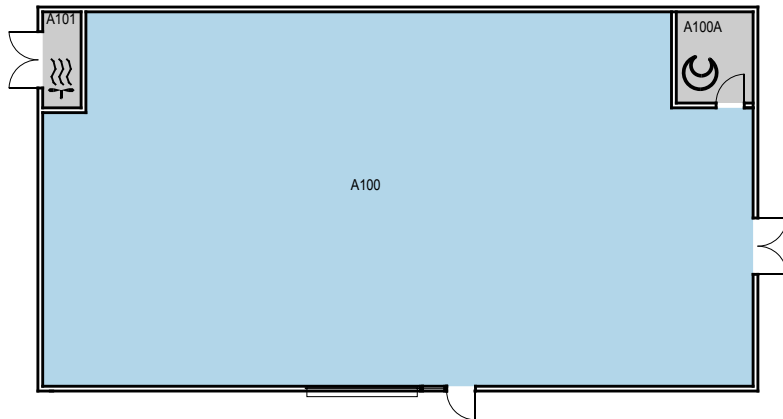

Space Data http://afd.calpoly.edu/facilities/spacefacility/space_data.asp

Floor 2

CAGR	CLA	
CARCH	CSM	UNIV
CBUS		ADMIN
CENGR	NON STATE	NON ASSIGNABLE

February 2015

1"=30'

O:\Planroom\Database\building\Floor_Plans\Plan_Book\Building 026-0_Graphic Arts.dwg