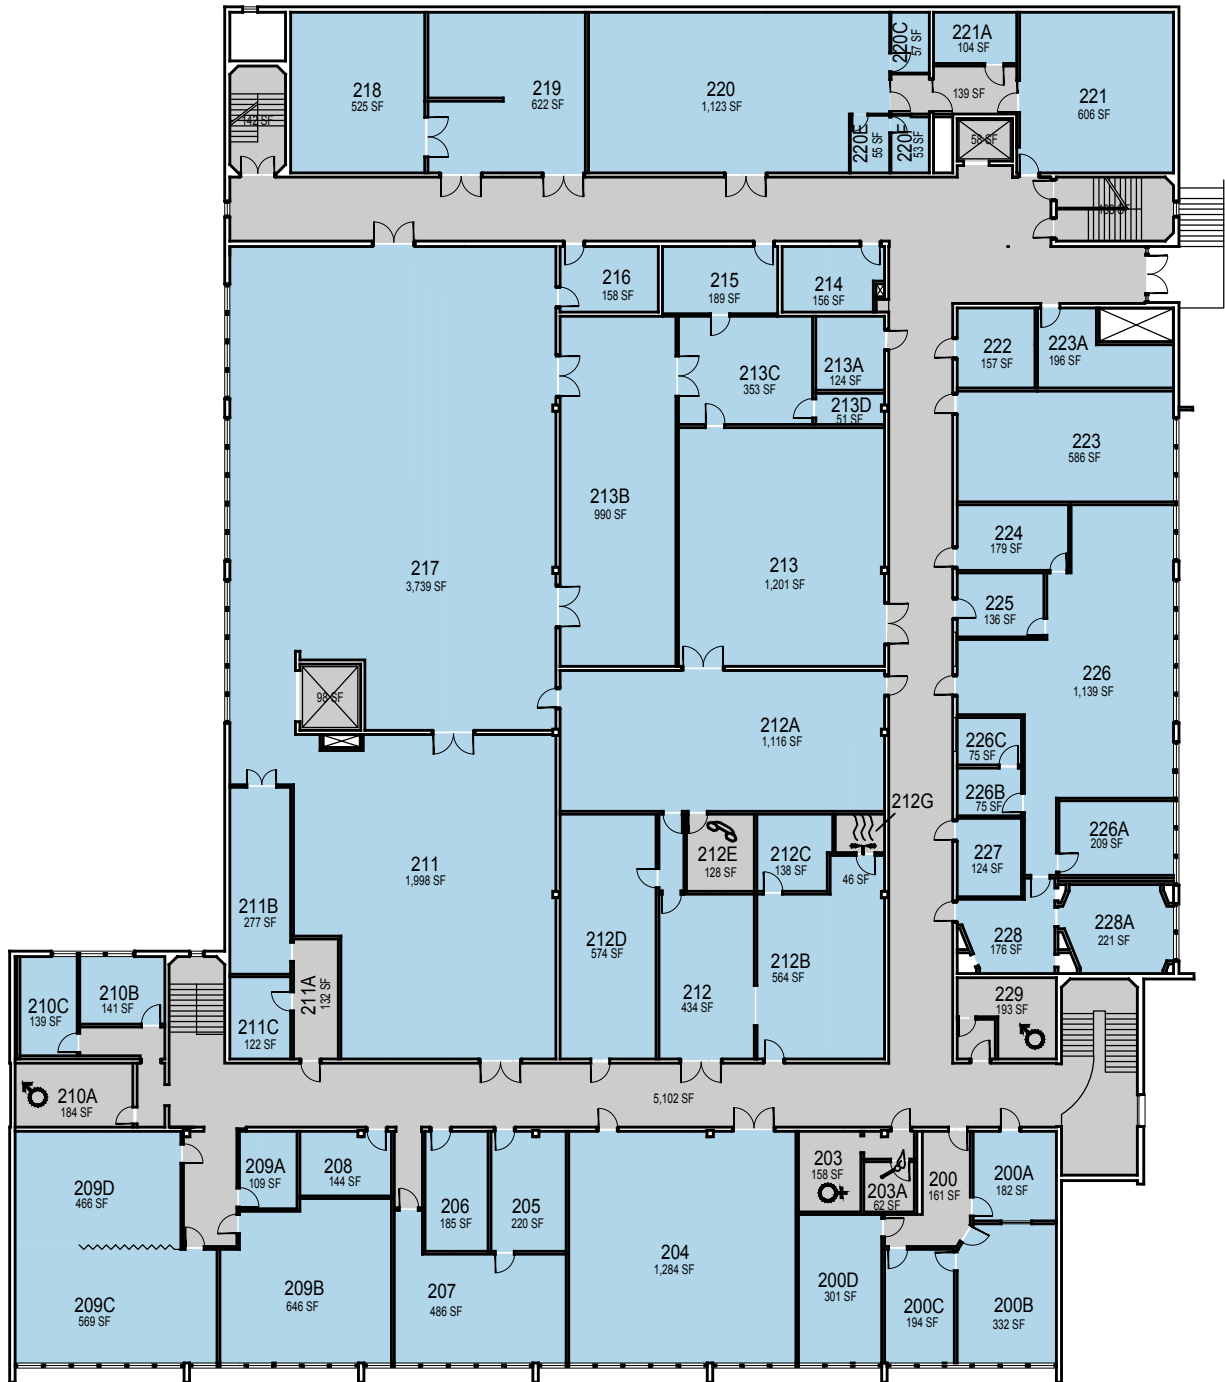

## Graphic Arts

SAN LUIS OBISPO  
Facilities

Space Data [http://afd.calpoly.edu/facilities/spacefacility/space\\_data.asp](http://afd.calpoly.edu/facilities/spacefacility/space_data.asp)

Floor 1

CAGR	CLA	
CARCH	CSM	UNIV
CBUS		ADMIN
CENGR	NON STATE	NON ASSIGNABLE

September 2017

1"=30'

O:\Planroom\Database\building\\_Floor\_Plan\Plan\_Book\Building 026-0\_Graphic Arts.dwg

CAGR	CLA	
CARCH	CSM	UNIV
CBUS		ADMIN
CENGR	NON STATE	NON ASSIGNABLE

ROOF

O:\Planroom\Database\building\Floor\_Plan\Plan\_Book\Building 026-0\_Graphic Arts.dwg