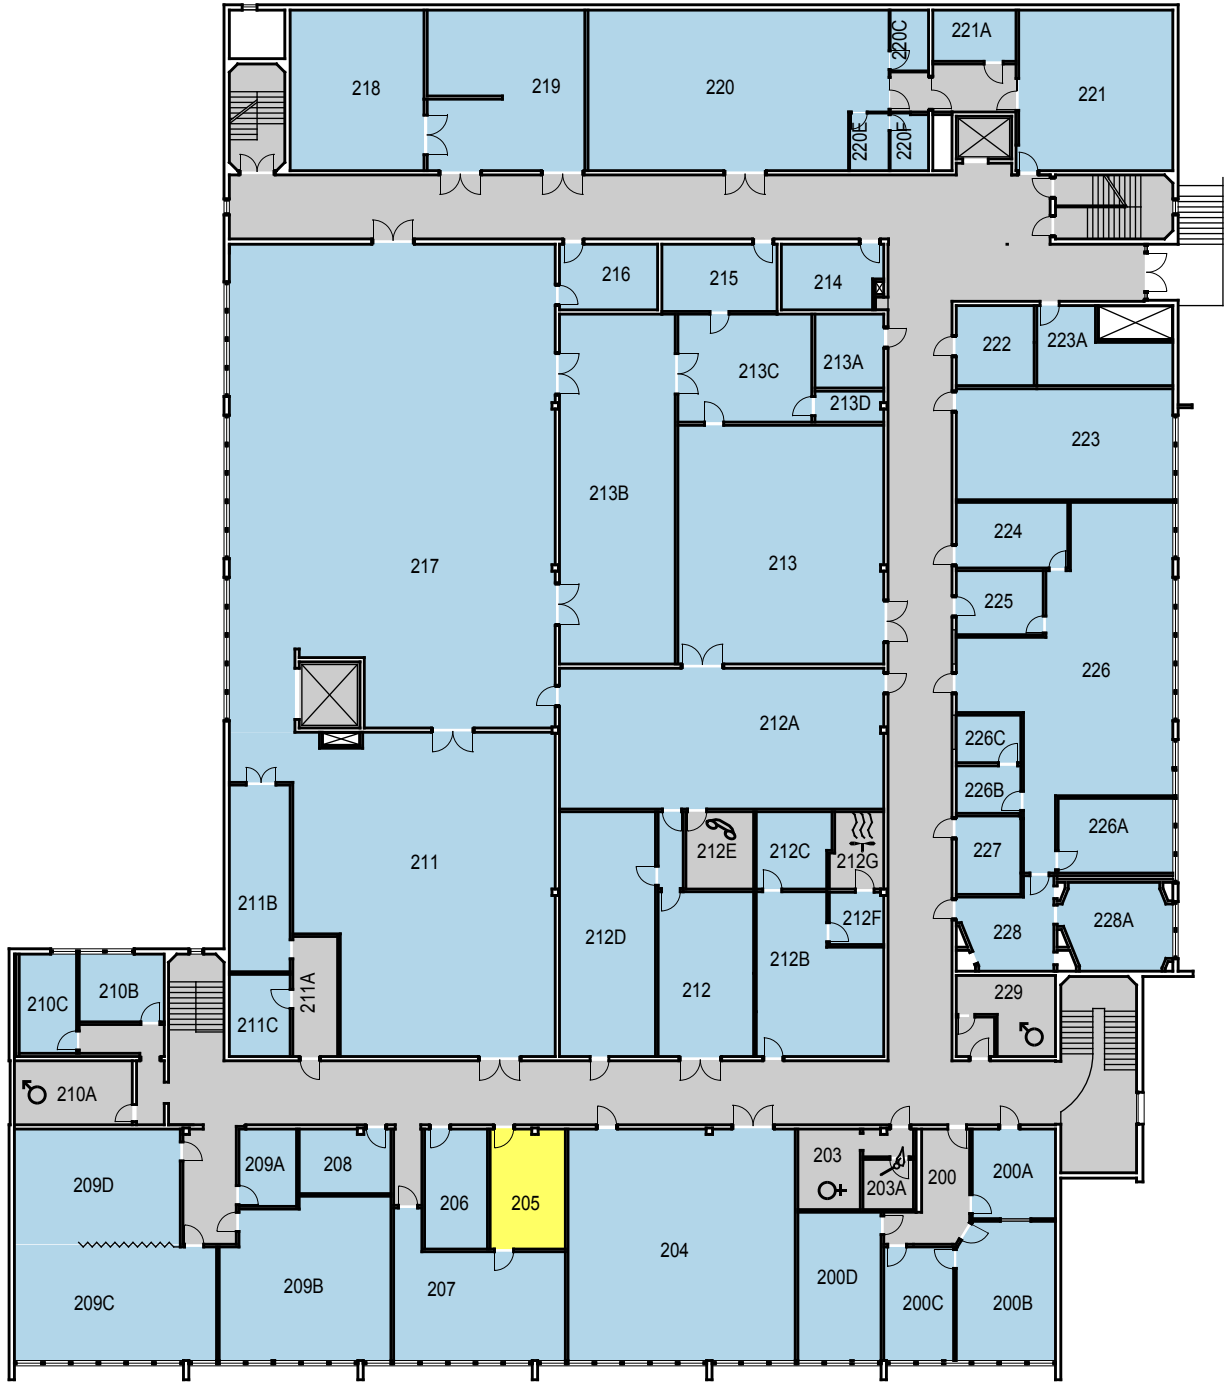

Floor 1

CAGR	CLA	
CARCH	CSM	UNIV
CBUS		ADMIN
CENGR	NON STATE	NON ASSIGNABLE

February 2015

1"=30'

O:\Planroom\Database\building\Floor_Plans\Plan_Book\Building 026-0_Graphic Arts.dwg

CAL POLY Graphic Arts

SAN LUIS OBISPO

Space Data http://afd.calpoly.edu/facilities/spacefacility/space_data.asp

Floor 2

CAGR	CLA	
CARCH	CSM	UNIV
CBUS		ADMIN
CENGR	NON STATE	NON ASSIGNABLE

February 2015

1"=30'

O:\Planroom\Database\building\Floor_Plans\Plan_Book\Building 026-0_Graphic Arts.dwg