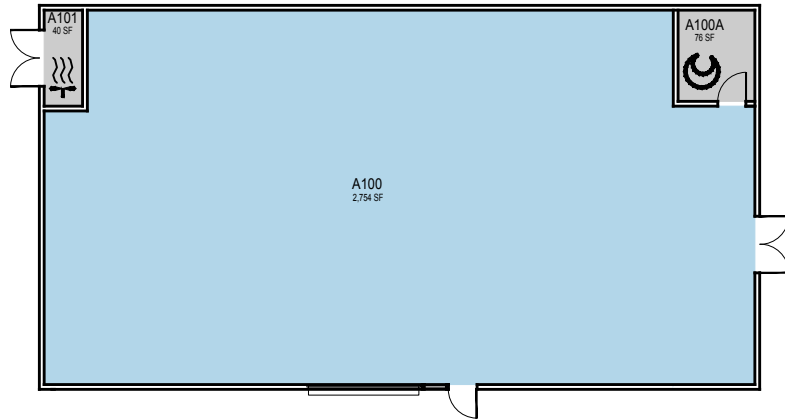

O:\Planroom\Database\building_Floor_Plans\Plan_Book\Building 026-0_Graphic Arts.dwg

CAGR	CLA	
CARCH	CSM	UNIV
CBUS		ADMIN
CENGR	NON STATE	NON ASSIGNABLE