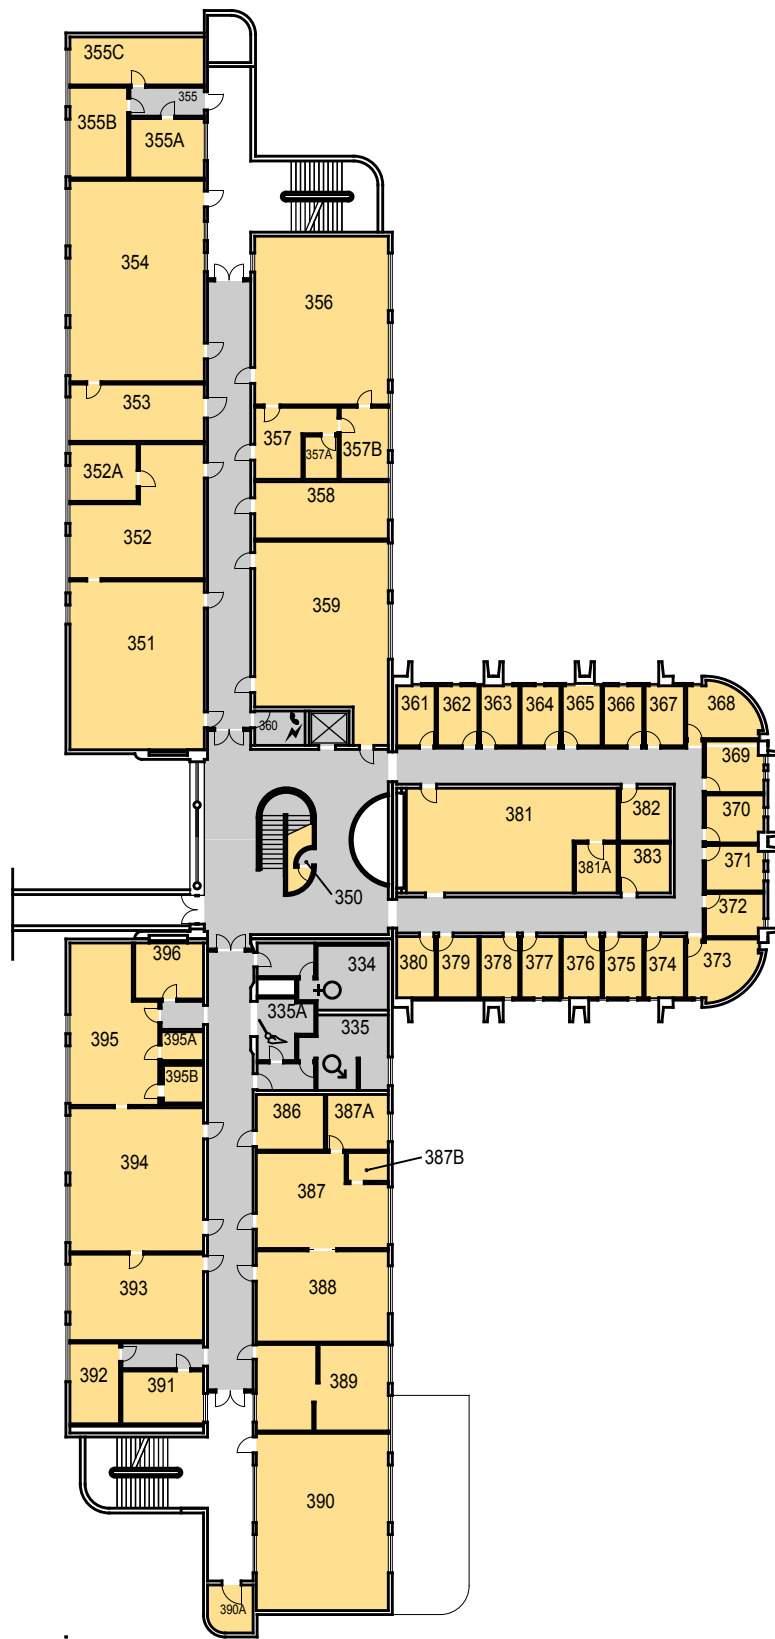

www.facilities.calpoly.edu

Floor 2 - Ground Floor

CAGR	CLA	
CARCH	CSM	UNIV
CBUS		ADMIN
CENGR	NON STATE	NON ASSIGNABLE

July 2009

1"=40'

O:\SFDB\Space\graphics\Building 033-0_Clyde P. Fisher Science.dwg

Clyde P. Fisher Science