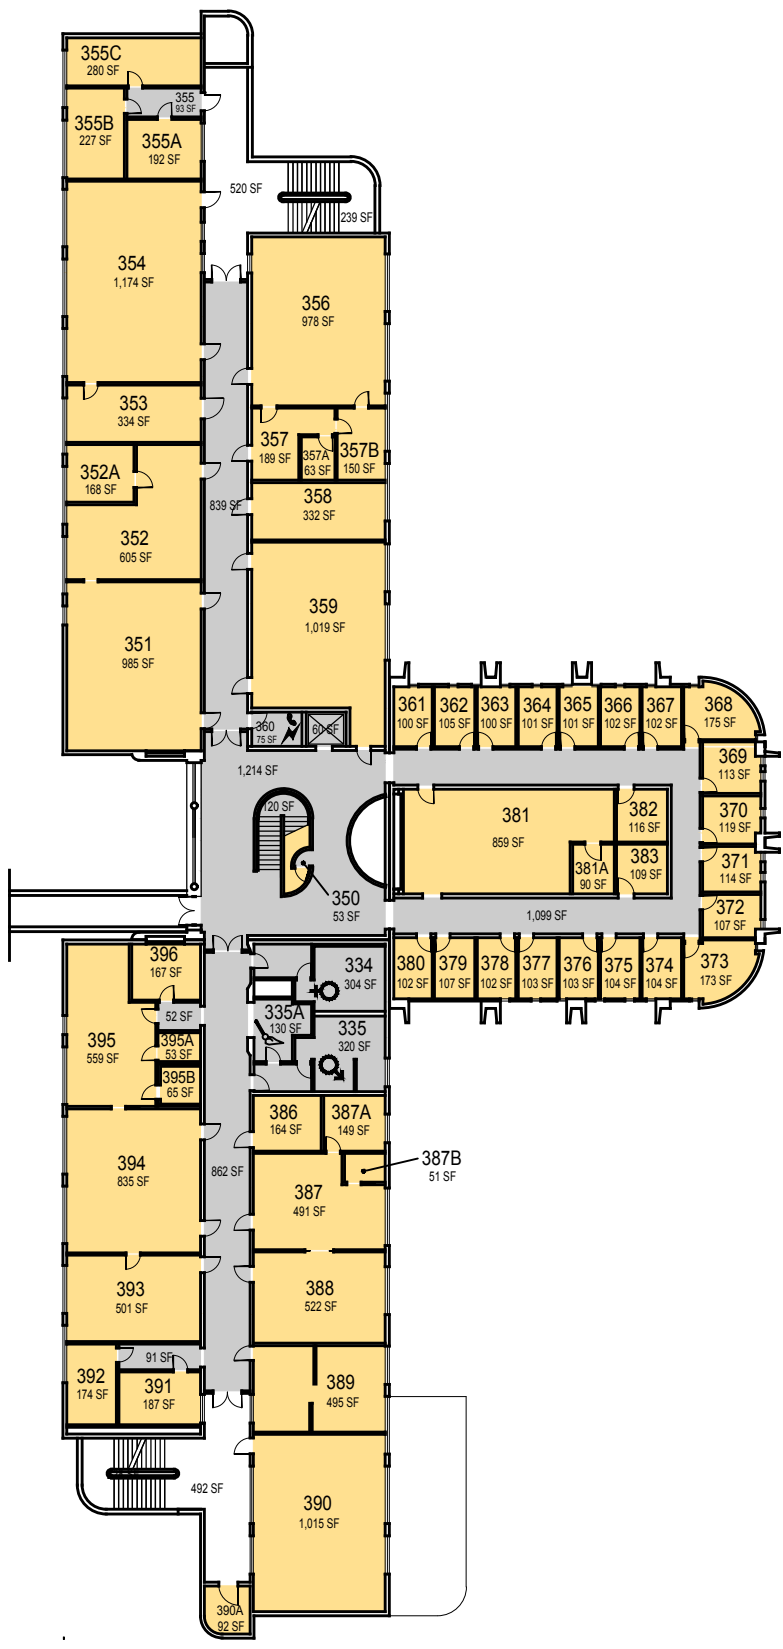

O:\Planroom\Database\building_Floor_Plans\Plan_Book\Building 033-0_Clyde P. Fisher Science.dwg

CAL POLY Clyde P. Fisher Science

SAN LUIS OBISPO

Space Data <http://afd.calpoly.edu/facilities/spacefacility/space_data.asp>

Floor 3

CAGR	CLA	
CARCH	CSM	UNIV
CBUS		ADMIN
CENGR	NON STATE	NON ASSIGNABLE

July 2017

1"=40'