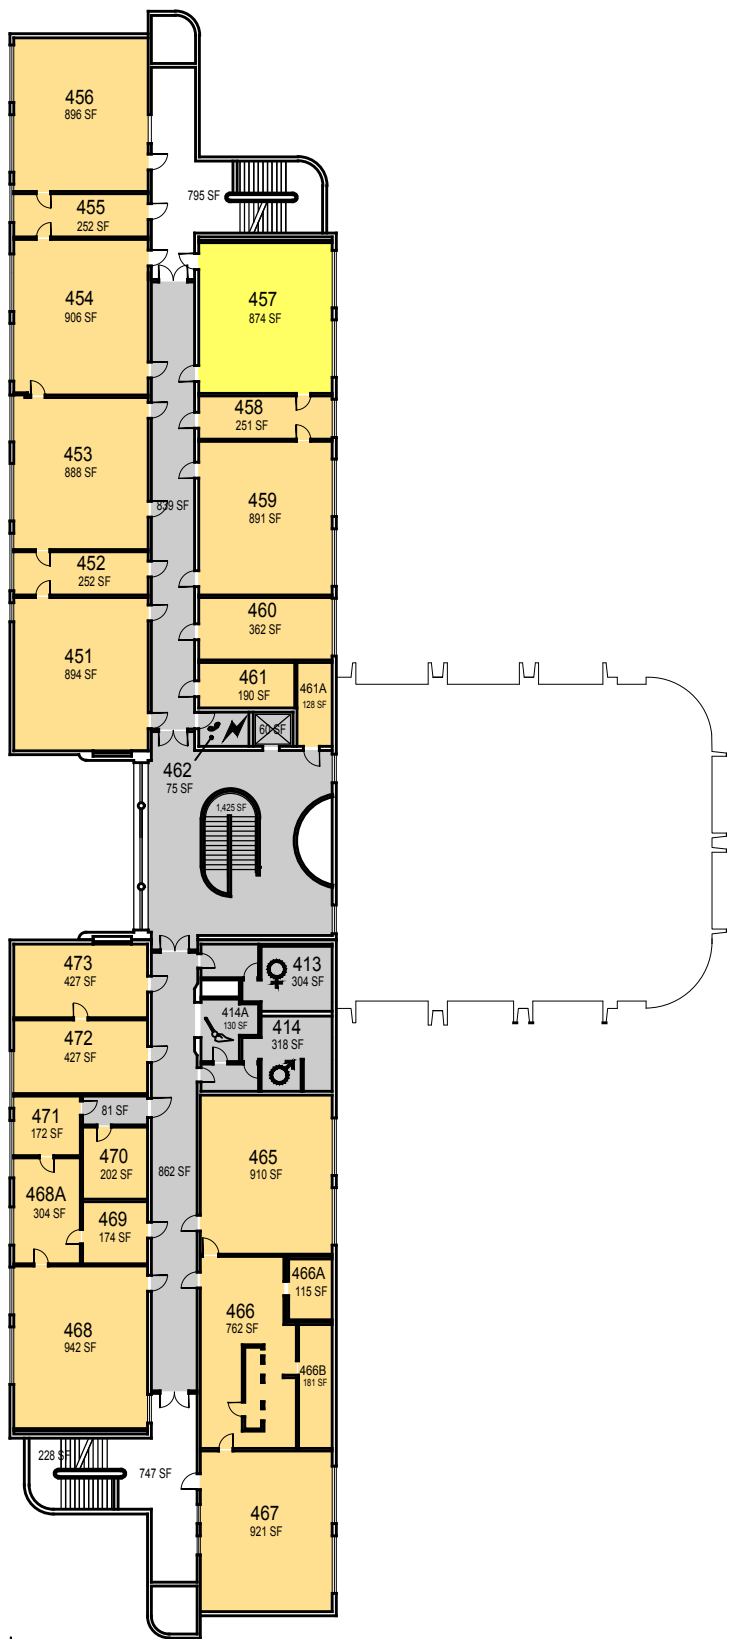

CAGR	CLA	
CARCH	CSM	UNIV
CBUS		ADMIN
CENGR	NON STATE	NON ASSIGNABLE

July 2017

1"=40'

O:\Planroom\Database\building\_Floor\_Plans\Plan\_Book\Building 033-0\_Clyde P. Fisher Science.dwg

July 2017

1"=40'

O:\Planroom\Database\building\_Floor\_Plans\Plan\_Book\Building 033-0\_Clyde P. Fisher Science.dwg