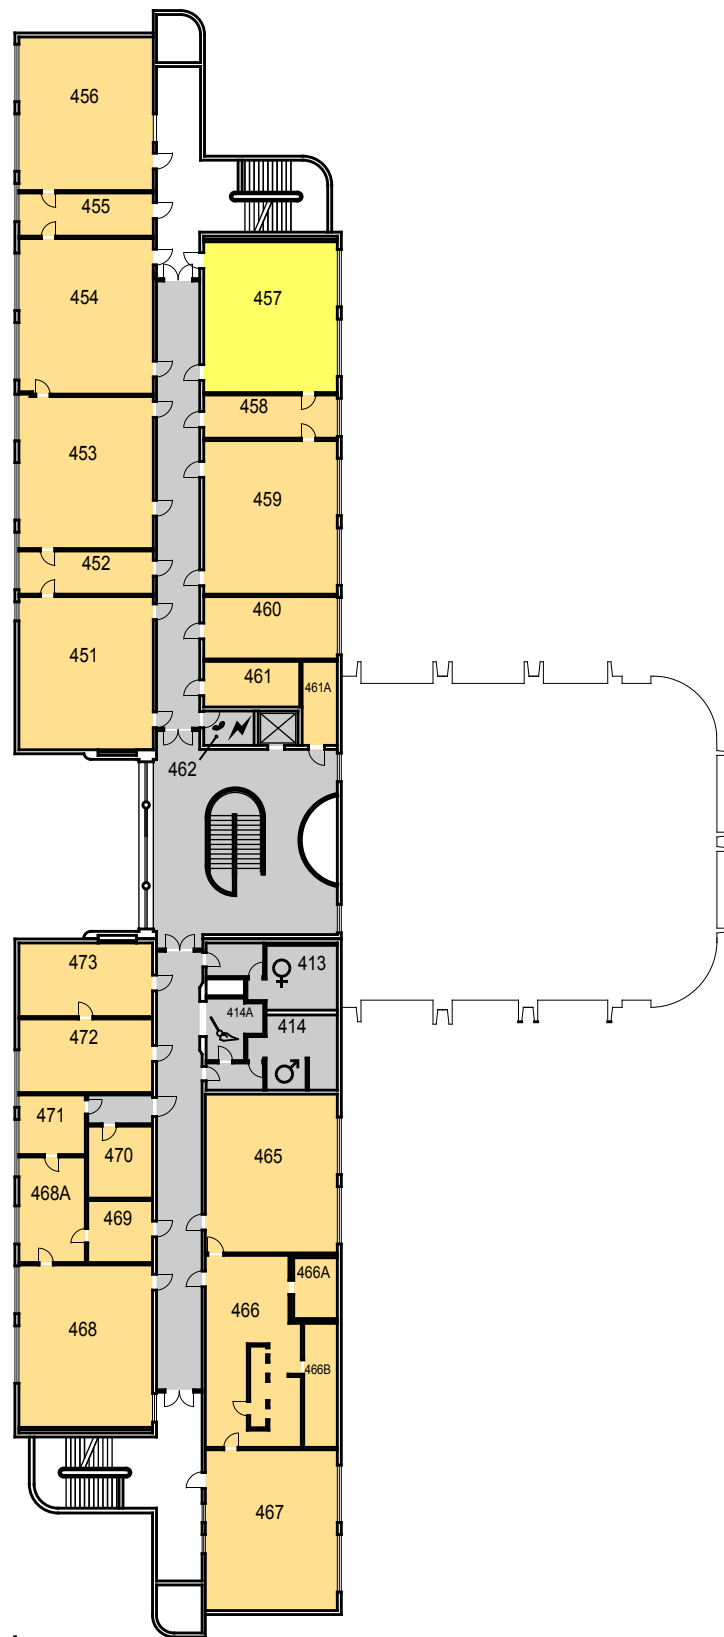

www.facilities.calpoly.edu

Floor 2 - Ground Floor

CAGR	CLA	
CARCH	CSM	UNIV
CBUS		ADMIN
CENGR	NON STATE	NON ASSIGNABLE

July 2009

1"=40'

O:\SFDB\Space\graphics\Building 033-0_Clyde P. Fisher Science.dwg

Clyde P. Fisher Science

www.facilities.calpoly.edu

Floor 3

CAGR	CLA	
CARCH	CSM	UNIV
CBUS		ADMIN
CENGR	NON STATE	NON ASSIGNABLE

July 2009

1"=40'

O:\SFDB\Space\graphics\Building 033-0_Clyde P. Fisher Science.dwg

Clyde P. Fisher Science