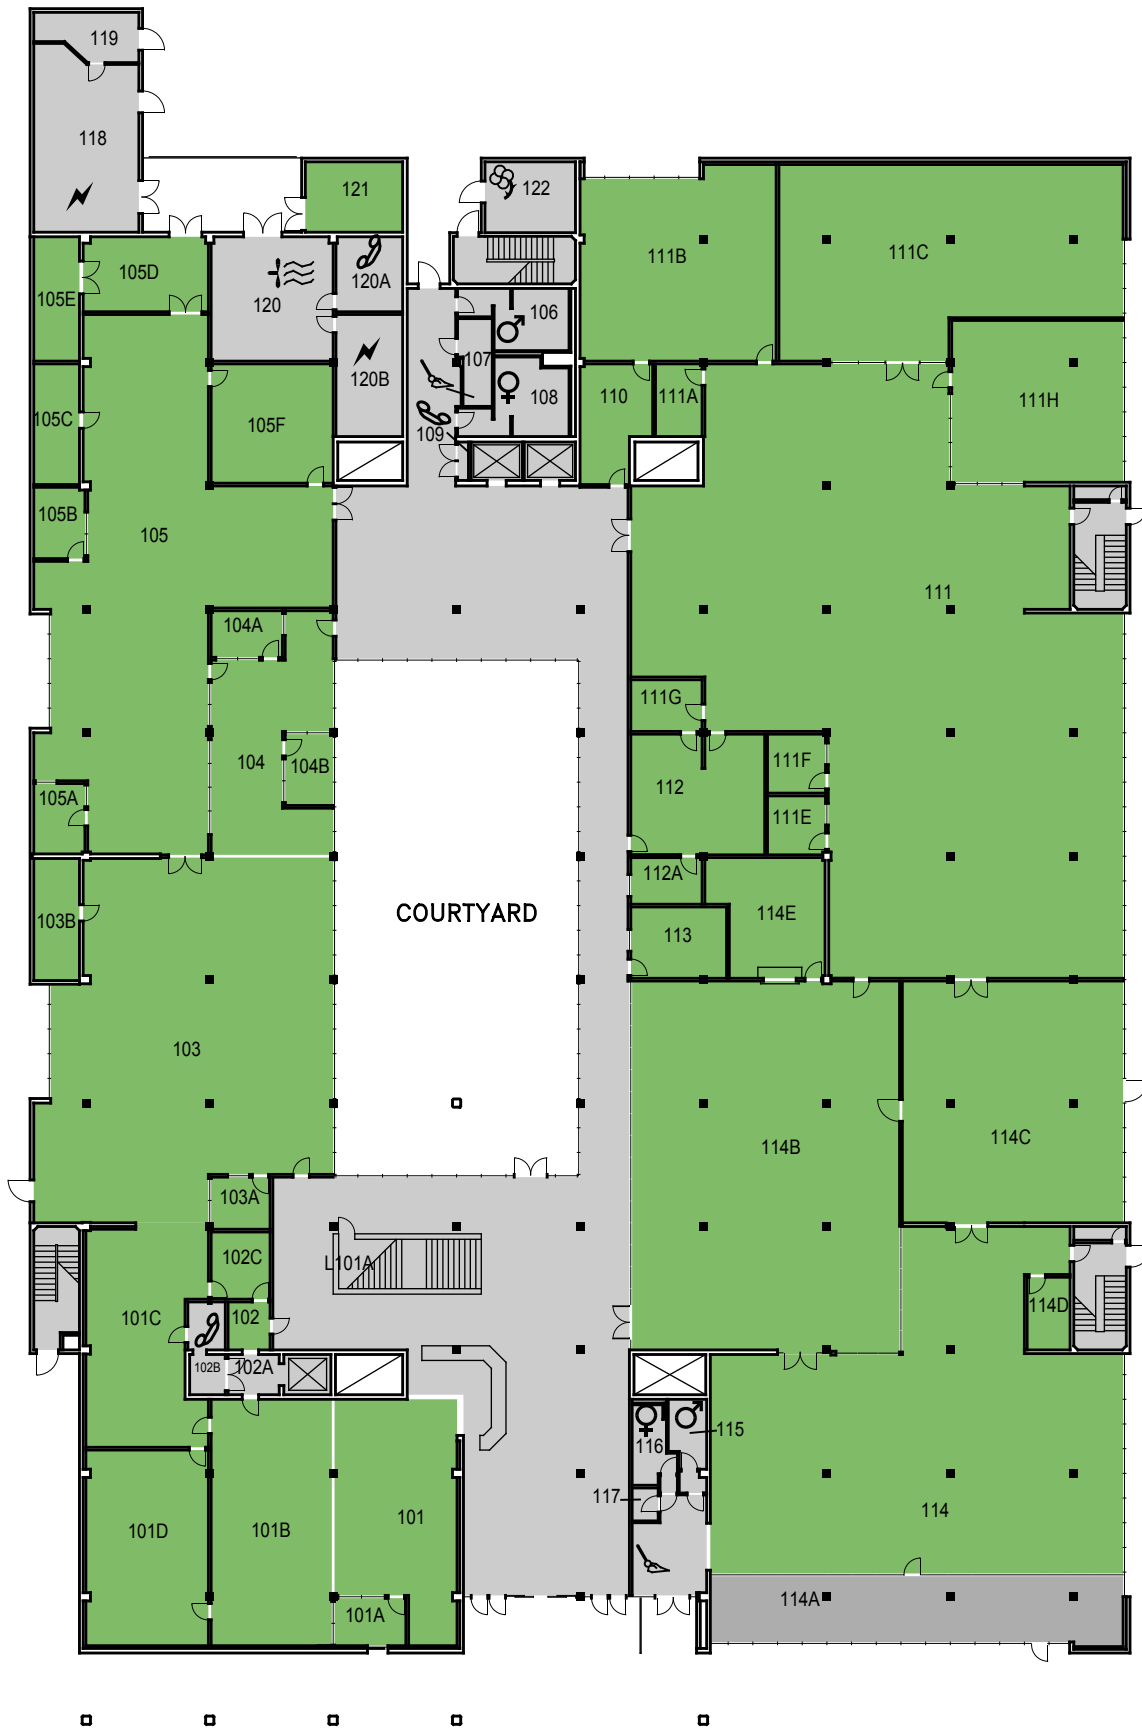

O:\Planroom\Database\building\Floor_Plans\Plan_Book\Building 035-0_Robert E. Kennedy Library.dwg

CAL POLY

Robert E. Kennedy Library

SAN LUIS OBISPO
Facilities

Space Data http://afd.calpoly.edu/facilities/spacefacility/space_data.asp

Floor 1

CAGR	CLA	
CARCH	CSM	UNIV
CBUS		ADMIN
CENGR	NON STATE	NON ASSIGNABLE

January 2015

1"=35'

O:\Planroom\Database\building_Floor_Plans\Plan_Book\Building 035-0_Robert E. Kennedy Library.dwg

CAL POLY

Robert E. Kennedy Library