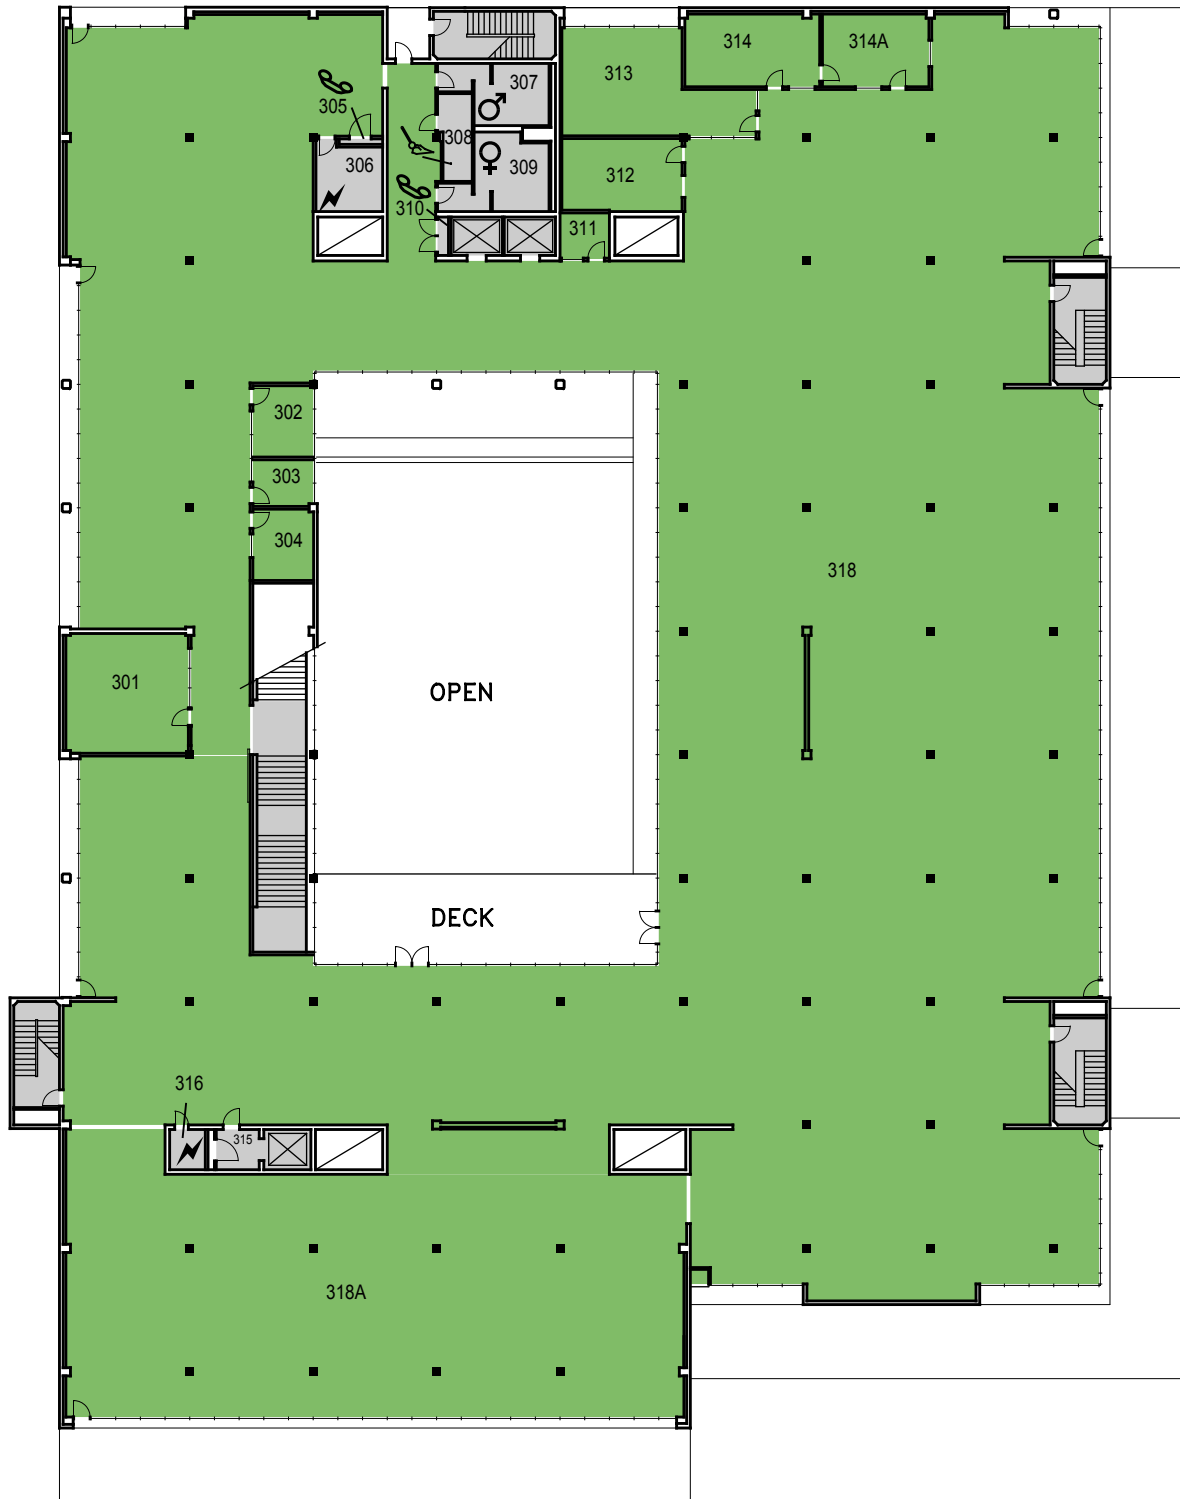

Floor 1

CAGR	CLA	
CARCH	CSM	UNIV
CBUS		ADMIN
CENGR	NON STATE	NON ASSIGNABLE

January 2015

1"=35'

O:\Planroom\Database\building_Floor_Plans\Plan_Book\Building 035-0_Robert E. Kennedy Library.dwg

CAL POLY

Robert E. Kennedy Library

SAN LUIS OBISPO
Facilities

Space Data http://afd.calpoly.edu/facilities/spacefacility/space_data.asp

Floor 2

CAGR	CLA	
CARCH	CSM	UNIV
CBUS		ADMIN
CENGR	NON STATE	NON ASSIGNABLE

January 2015

1"=35'

O:\Planroom\Database\building\Floor_Plans\Plan_Book\Building 035-0_Robert E. Kennedy Library.dwg