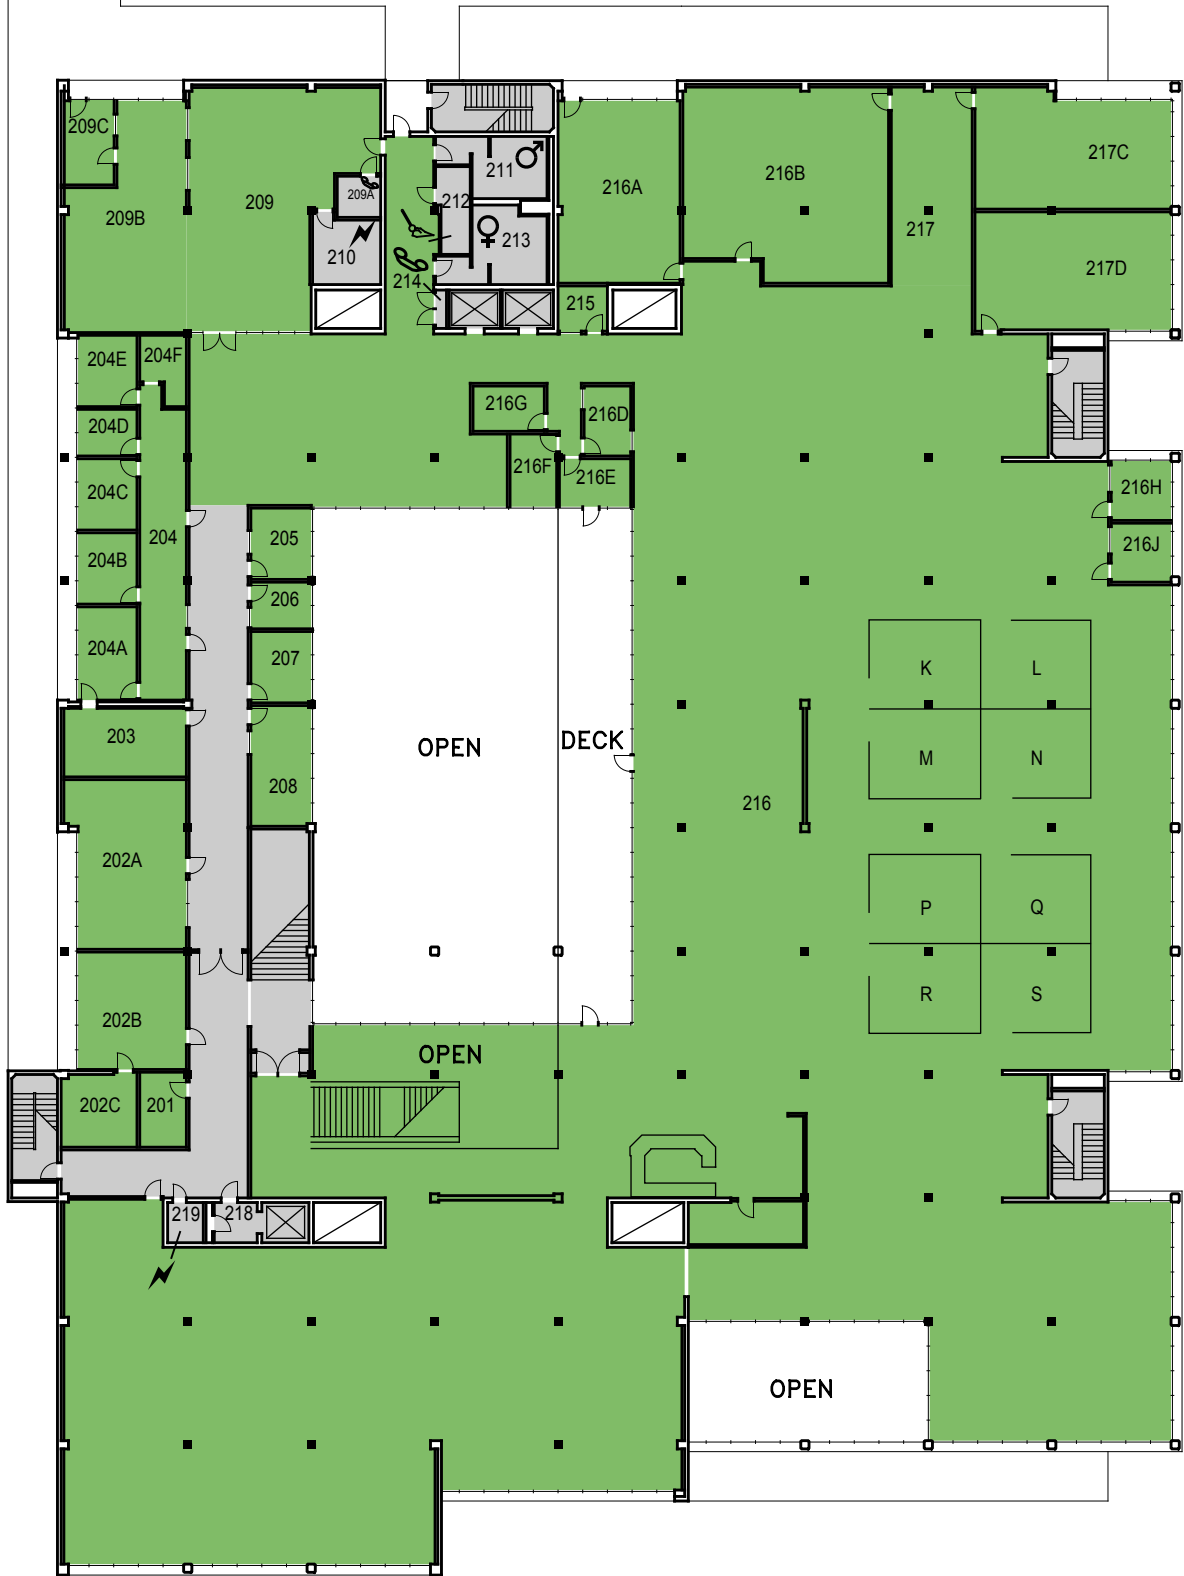

O:\Planroom\Database\building\Floor_Plans\Plan_Book\Building 035-0_Robert E. Kennedy Library.dwg

CAL POLY

Robert E. Kennedy Library

SAN LUIS OBISPO
Facilities

Space Data http://afd.calpoly.edu/facilities/spacefacility/space_data.asp

Floor 1

CAGR	CLA	
CARCH	CSM	UNIV
CBUS		ADMIN
CENGR	NON STATE	NON ASSIGNABLE

January 2015

1"=35'

O:\Planroom\Database\building_Floor_Plans\Plan_Book\Building 035-0_Robert E. Kennedy Library.dwg

CAL POLY

Robert E. Kennedy Library