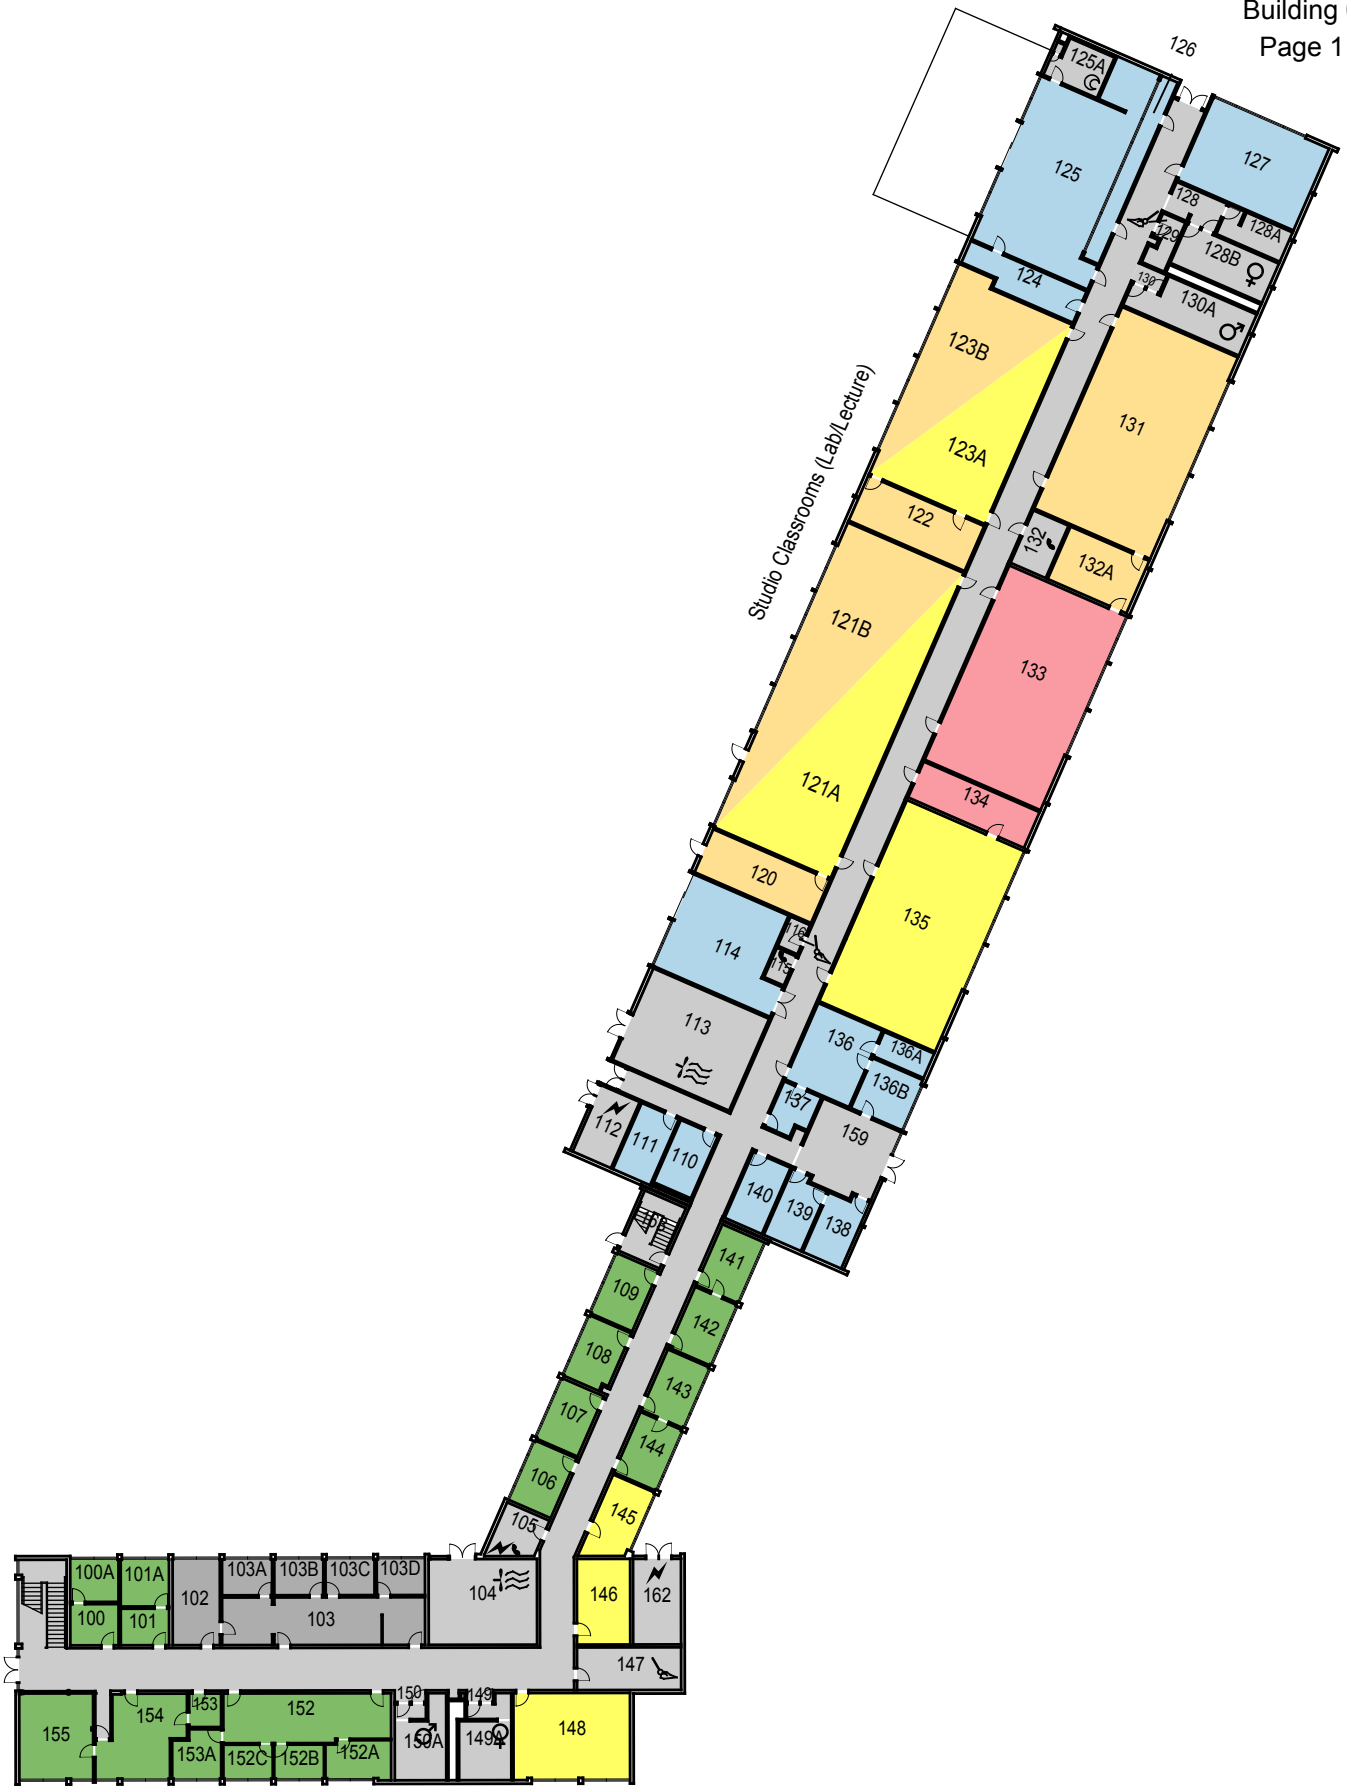

O:\Planroom\Database\building_1\Floor_Plans\Plan_Book\Building 038-0_Mathematics and Science.dwg

CAGR	CLA	
CARCH	CSM	UNIV
CBUS		ADMIN
CENGR	NON STATE	NON ASSIGNABLE

O:\Planroom\Database\building\Floor_Plans\Plan_Book\Building 038-0_Mathematics and Science.dwg

Mathematics and Science

www.facilities.calpoly.edu

Floor 2

Facility Services Facilities Planning and Capital Projects

CAGR	CLA	
CARCH	CSM	UNIV
CBUS		ADMIN
CENGR	NON STATE	NON ASSIGNABLE

September 2011

1"=45'