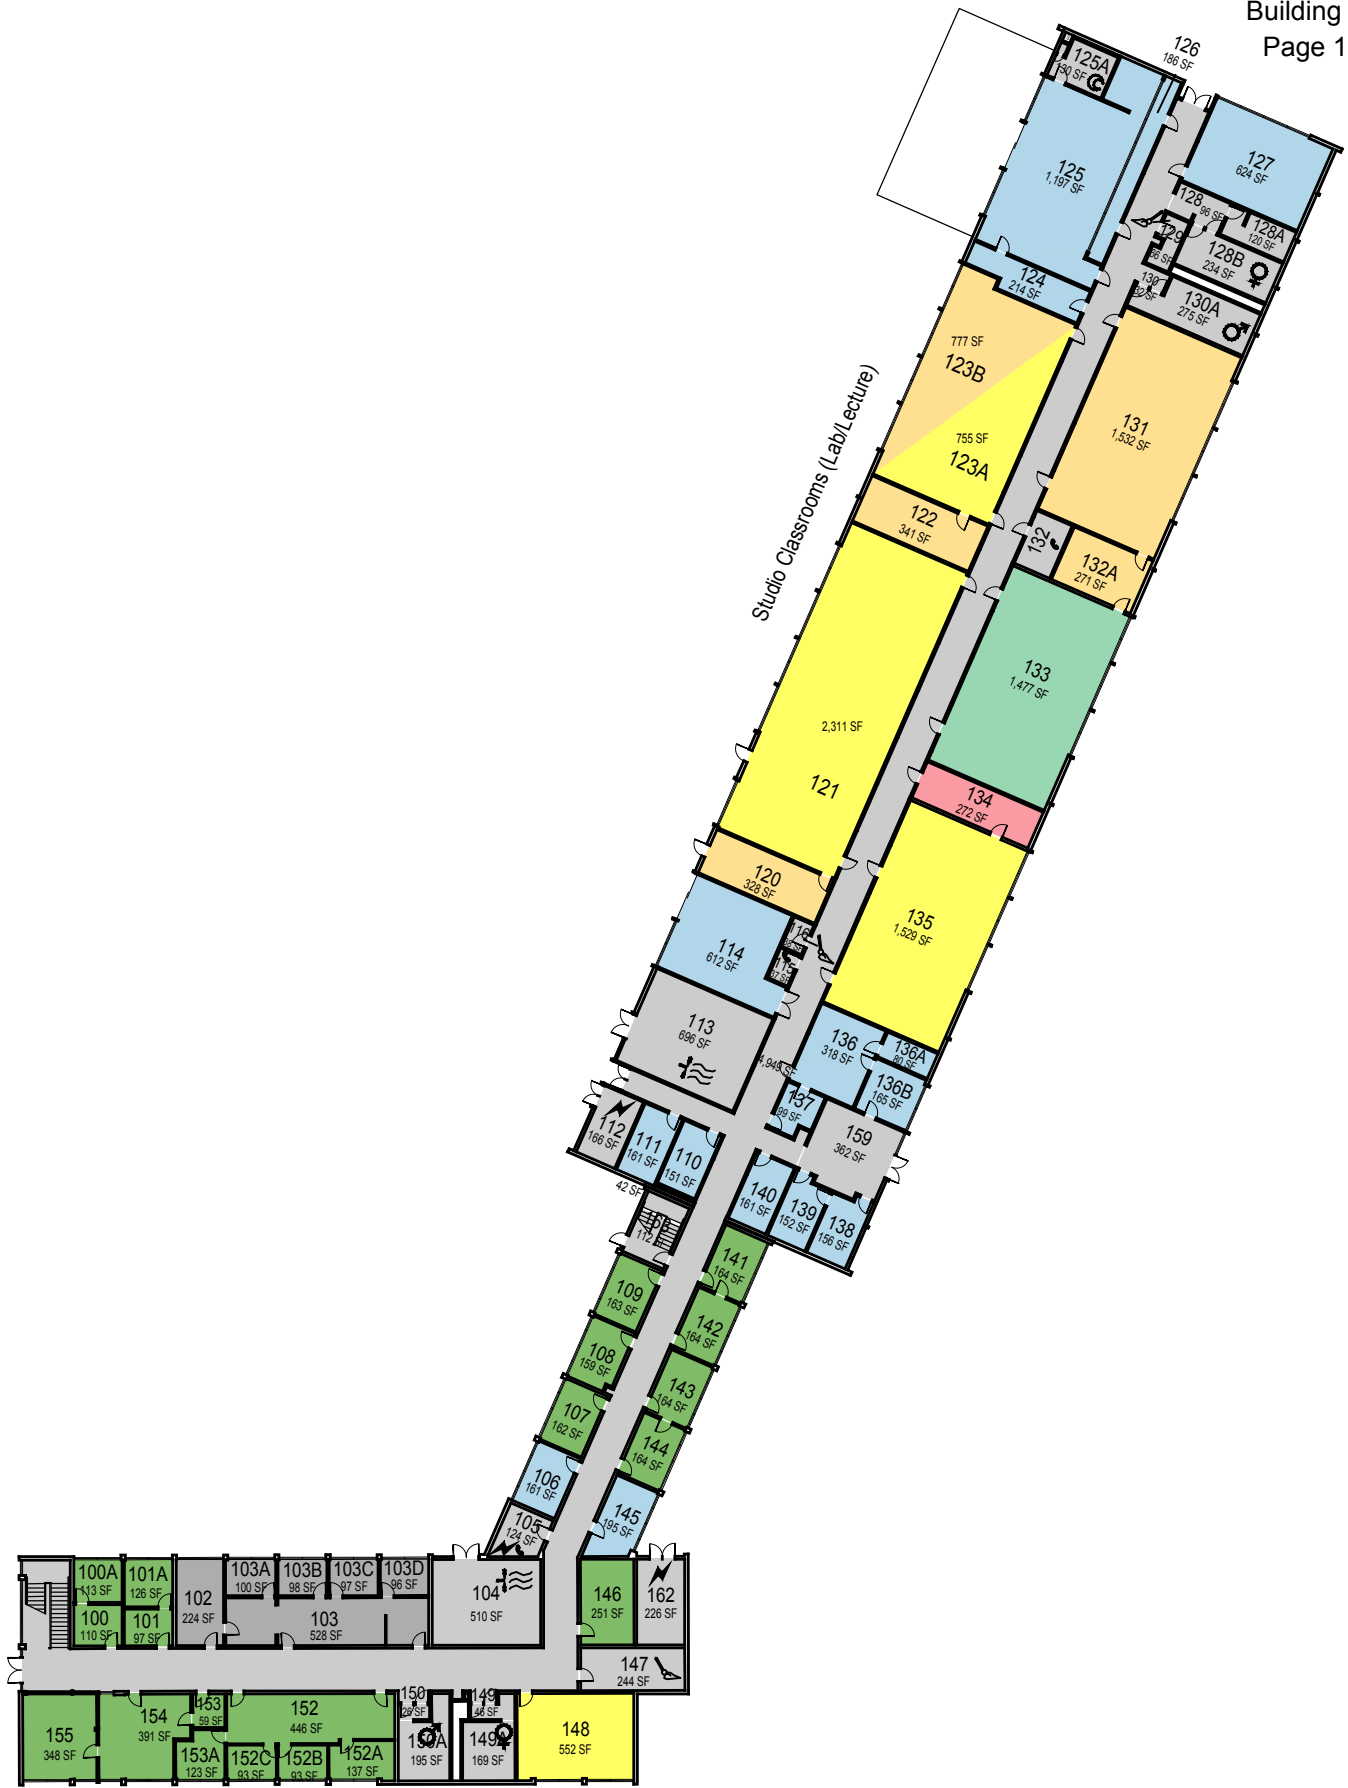

O:\Planroom\Database\building\Floor_Plans\Plan_Book\Building 038-0_Mathematics and Science.dwg

CAL POLY Mathematics and Science

SAN LUIS OBISPO

Space Data http://afd.calpoly.edu/facilities/spacefacility/space_data.asp

Floor 1

Facilities

CAGR	CLA	
CARCH	CSM	UNIV
CBUS		ADMIN
CENGR	NON STATE	NON ASSIGNABLE

September 2017

1"=45'

O:\Planroom\Database\building_Floor_Plans\Plan_Book\Building 038-0_Mathematics and Science.dwg

CAL POLY Mathematics and Science

SAN LUIS OBISPO
Facilities

Space Data http://afd.calpoly.edu/facilities/spacefacility/space_data.asp

Floor 2

CAGR	CLA	
CARCH	CSM	UNIV
CBUS		ADMIN
CENGR	NON STATE	NON ASSIGNABLE

September 2017

1"=45'