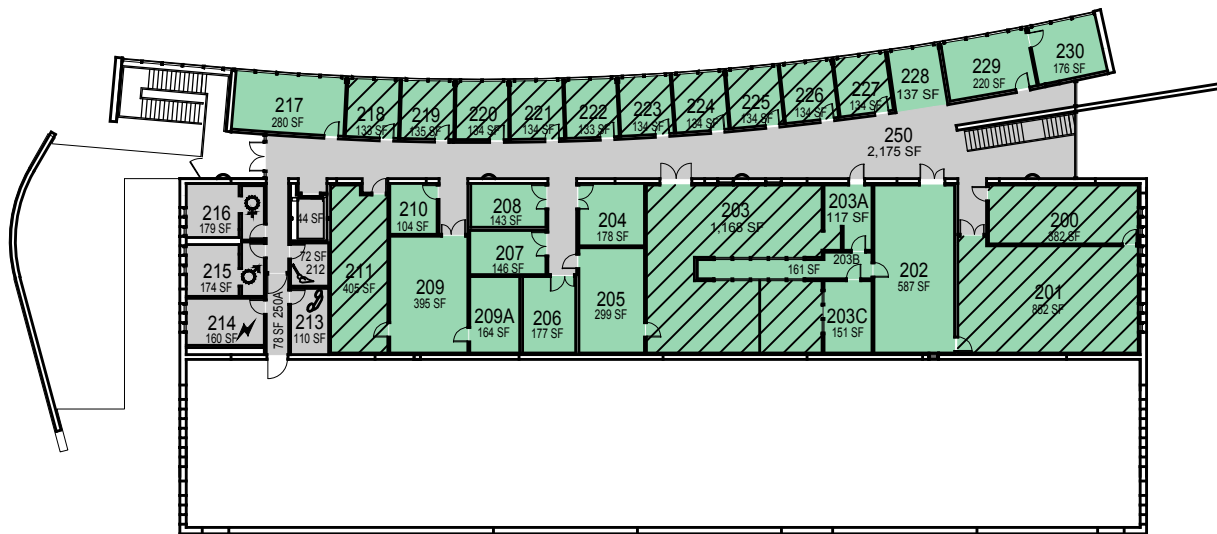

41-A Grant M. Brown Engineering Building

O:\Planroom\Database\building_Floor_Plans\Plan_Book\Building 041-0_Engineering III.dwg

CAGR	CLA	
CARCH	CSM	UNIV
CBUS		ADMIN
CENGR	NON STATE	NON ASSIGNABLE