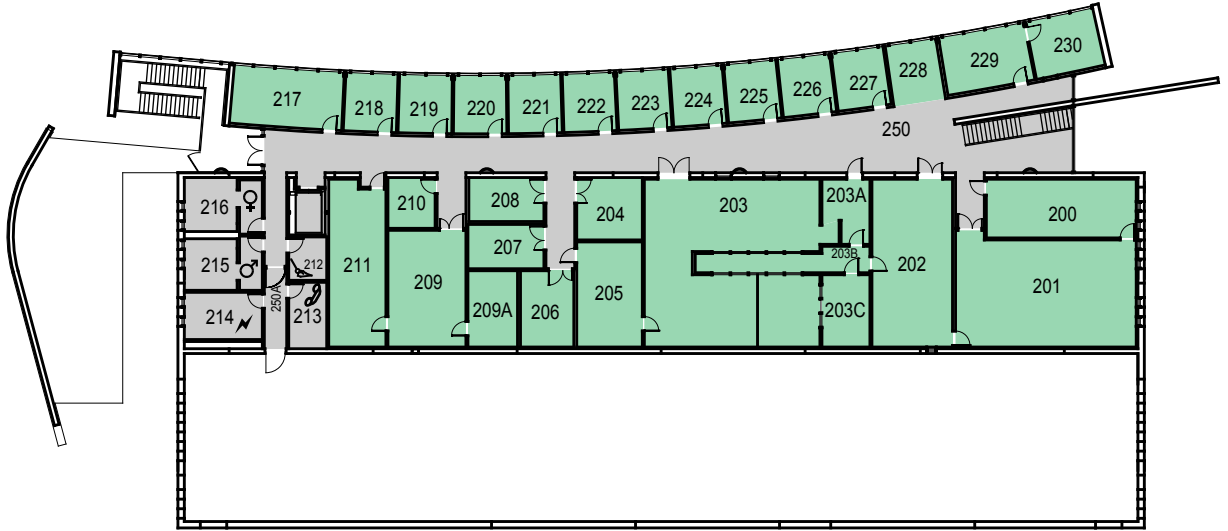

41-A Grant M. Brown Engineering Building

O:\Planroom\Database\building\Floor_Plans\Plan_Book\Building 041-0_Engineering III.dwg

CAGR	CLA	
CARCH	CSM	UNIV
CBUS		ADMIN
CENGR	NON STATE	NON ASSIGNABLE