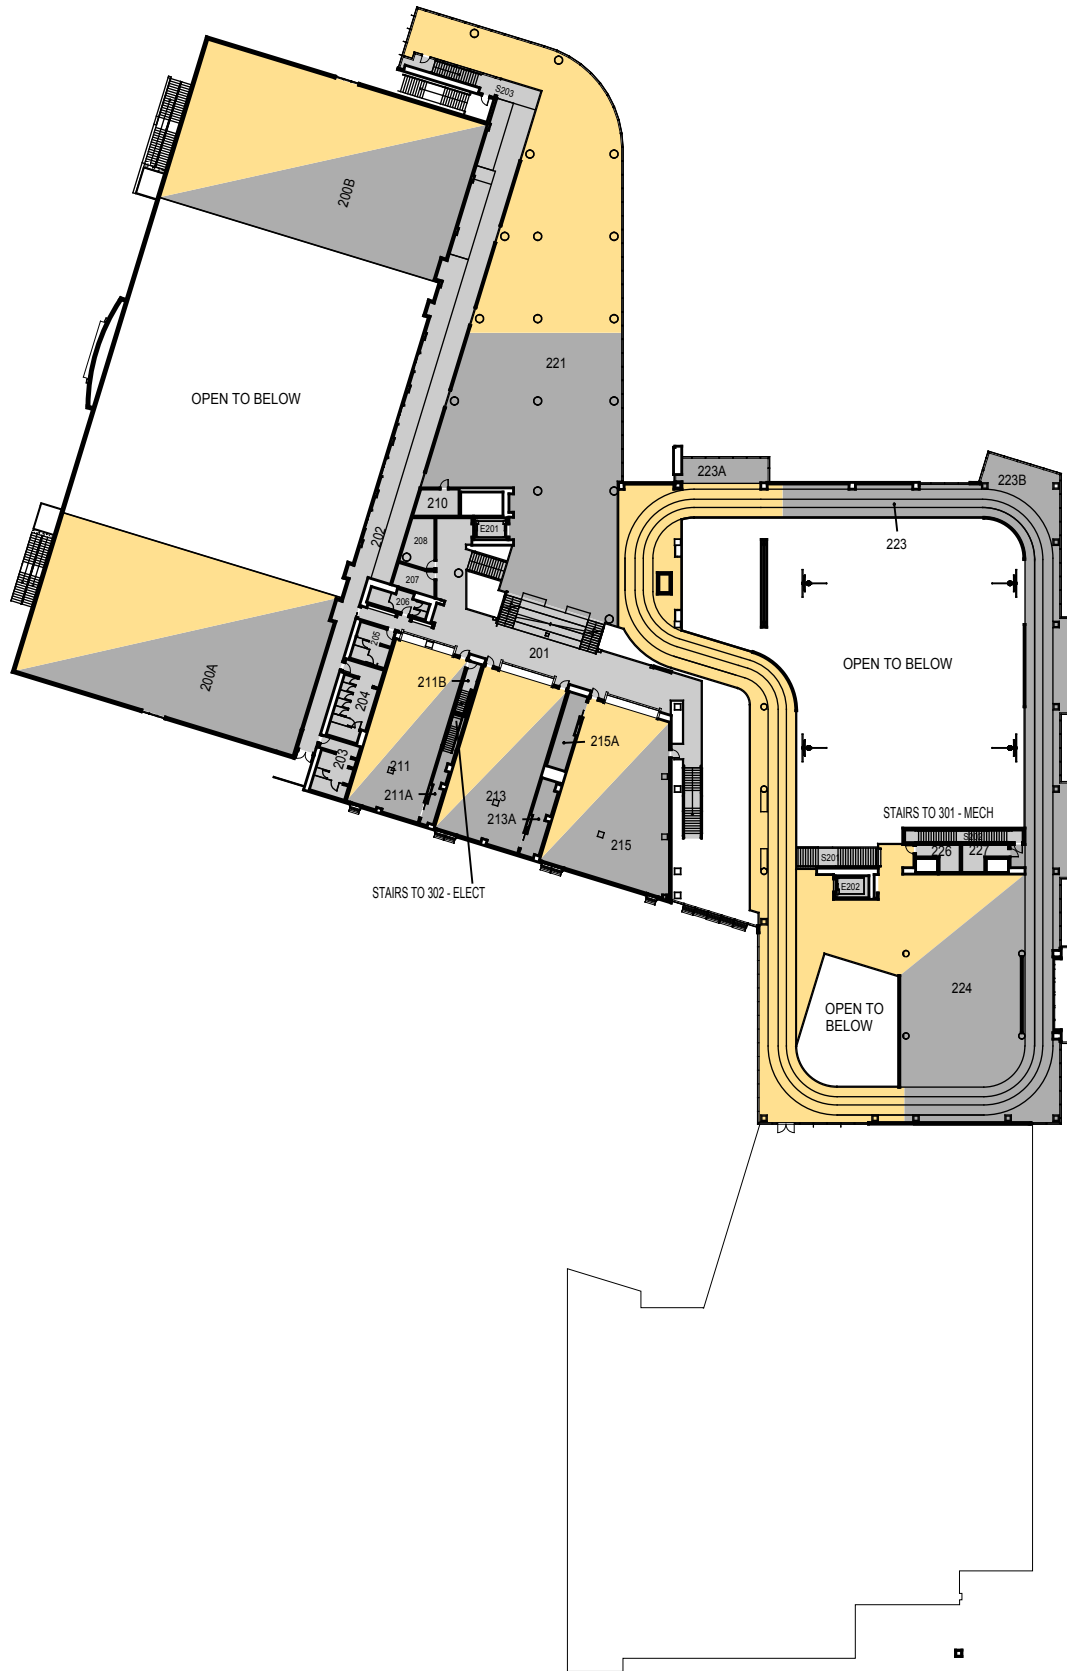

O:\Planroom\Database\building\Floor_Plans\Plan_Book\Building 043-0_Recreation Center.dwg

CAL POLY Recreation Center

SAN LUIS OBISPO

www.facilities.calpoly.edu

Facility Services

Facilities Planning and Capital Projects

Floor 1

CAGR	CLA	
CARCH	CSM	UNIV
CBUS		ADMIN
CENGR	NON STATE	NON ASSIGNABLE

November 2012

1"=70'

O:\Planroom\Database\building\Floor_Plans\Plan_Book\Building 043-0_Recreation Center.dwg

CAL POLY Recreation Center