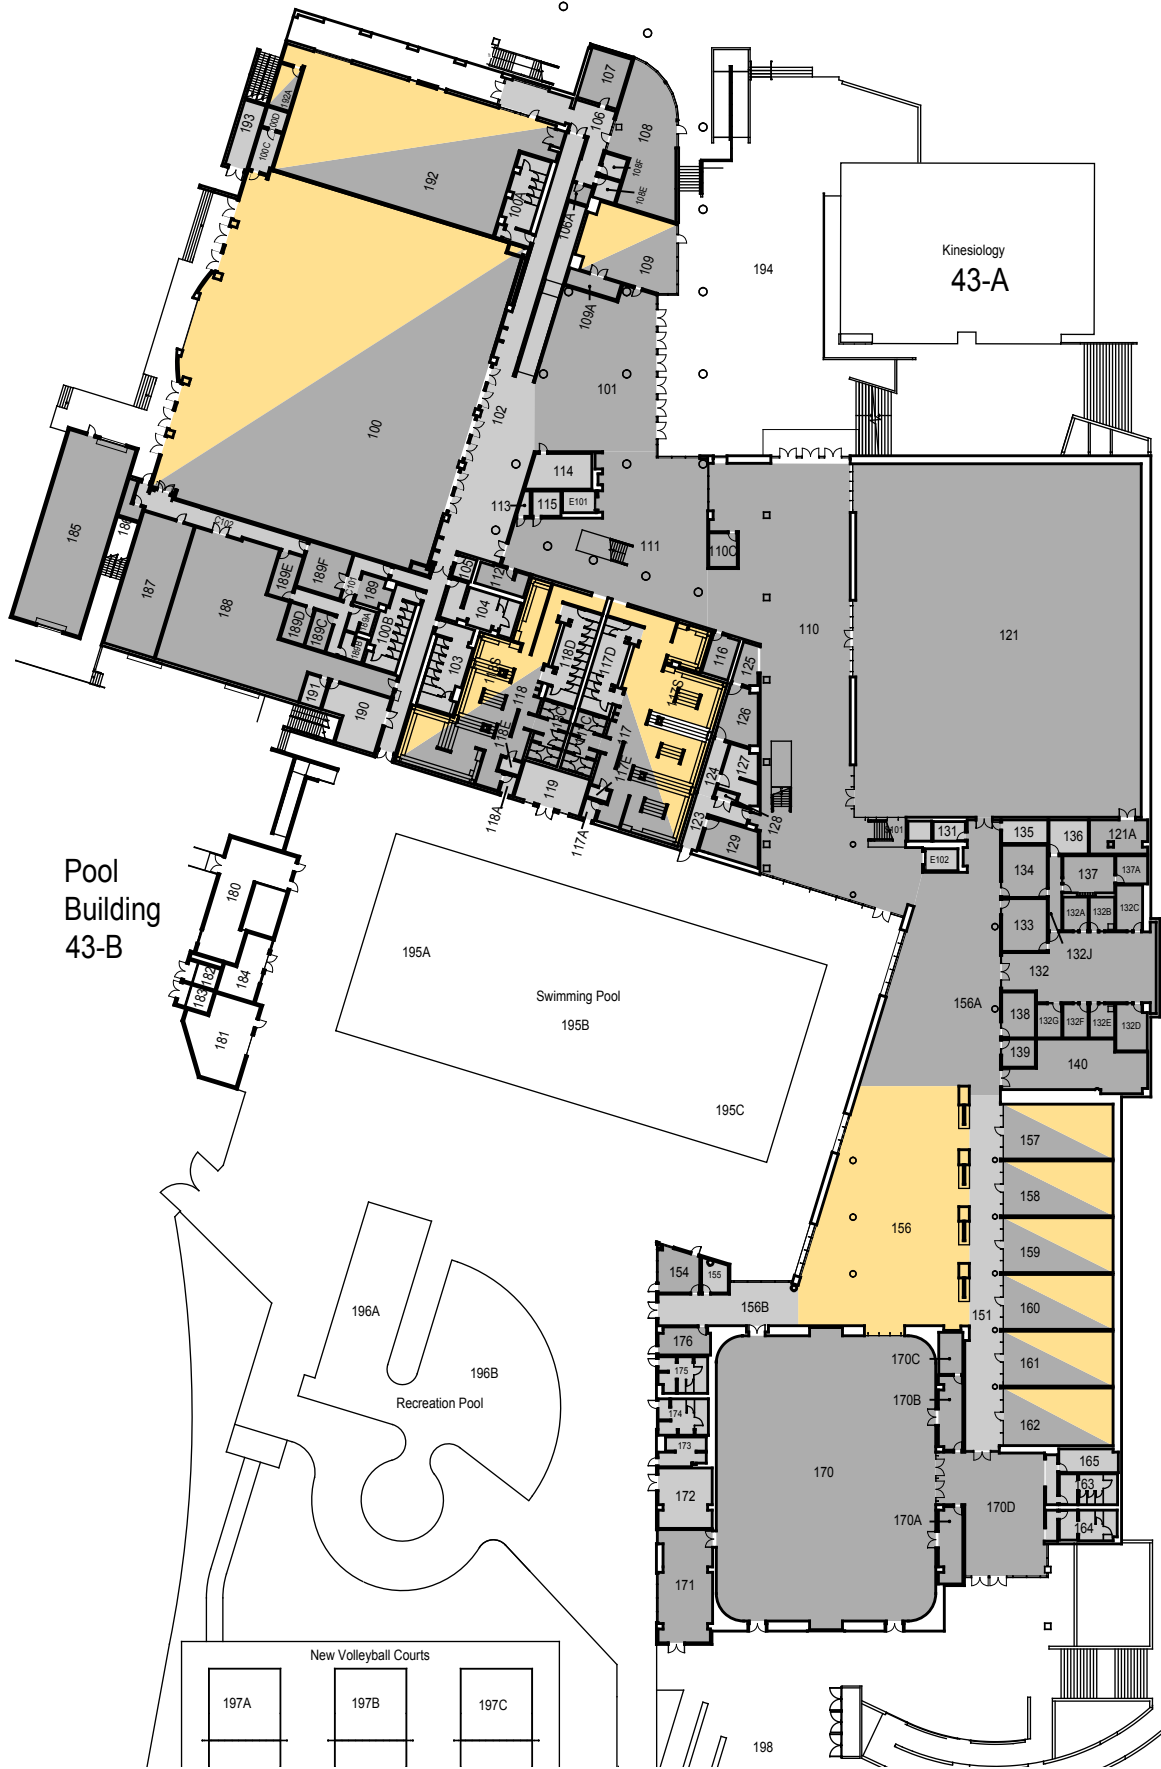

O:\Planroom\Database\building\Floor_Plans\Plan_Book\Building 043-0_Recreation Center.dwg

CAL POLY Recreation Center

SAN LUIS OBISPO

www.facilities.calpoly.edu

Facility Services

Facilities Planning and Capital Projects

Floor 1

CAGR	CLA	
CARCH	CSM	UNIV
CBUS		ADMIN
CENGR	NON STATE	NON ASSIGNABLE

November 2012

1"=70'

O:\Planroom\Database\building\Floor_Plans\Plan_Book\Building 043-0_Recreation Center.dwg

CAL POLY Recreation Center