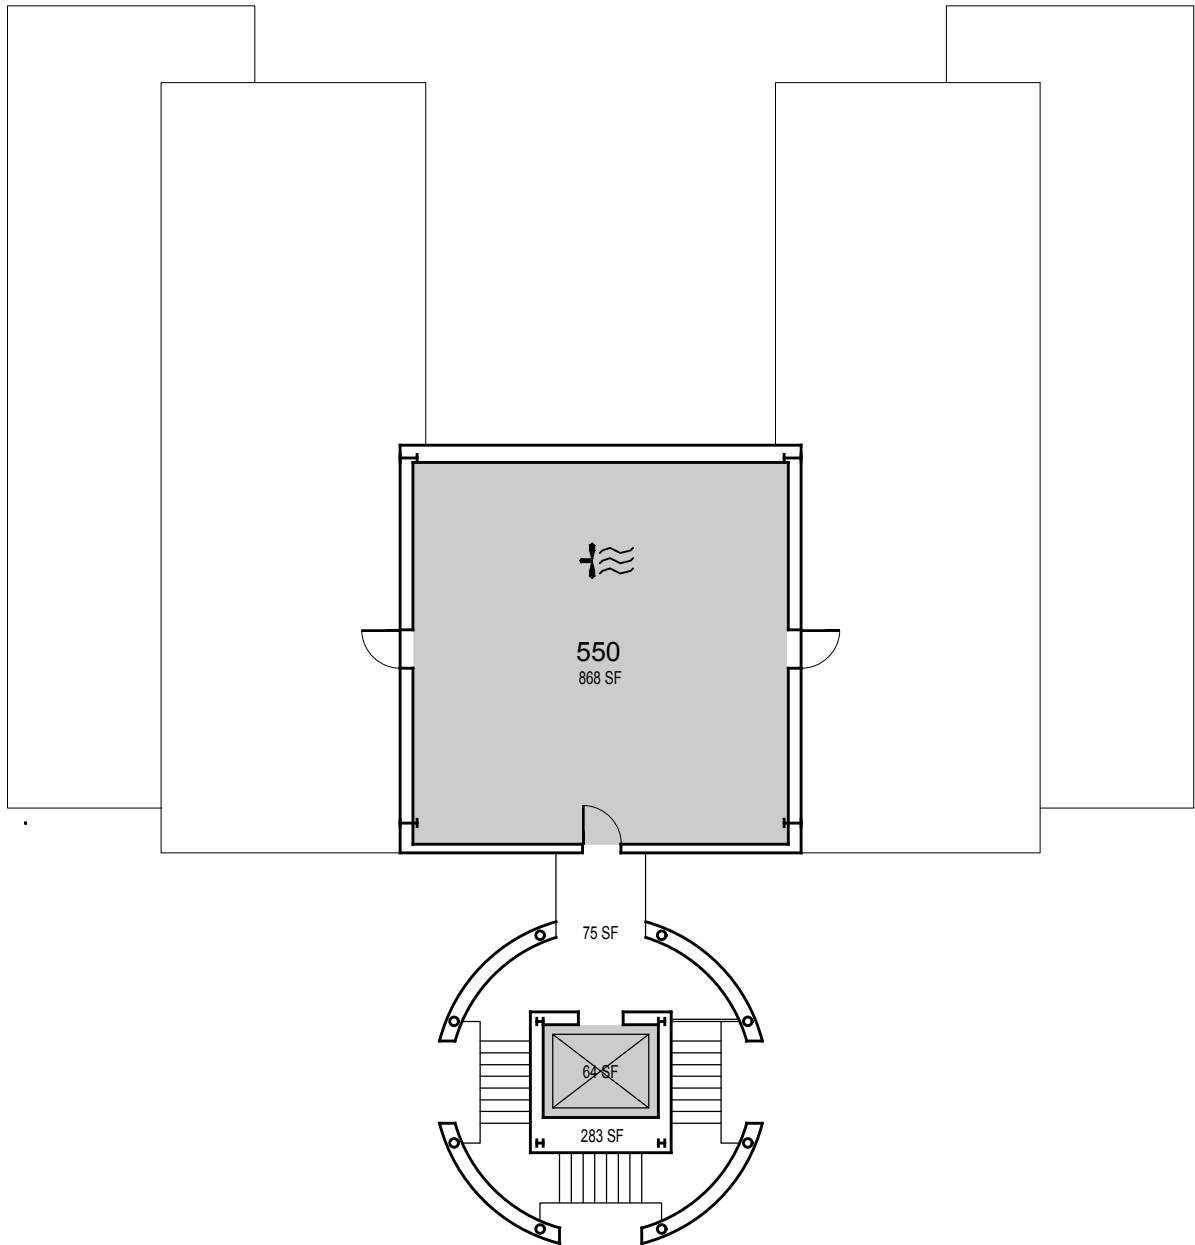

CAL POLY Kinesiology

SAN LUIS OBISPO

Space Data http://afd.calpoly.edu/facilities/spacefacility/space_data.asp

Floor 4

CAGR	CLA	
CARCH	CSM	UNIV
CBUS		ADMIN
CENGR	NON STATE	NON ASSIGNABLE

July 2017

1"=15'

Facilities