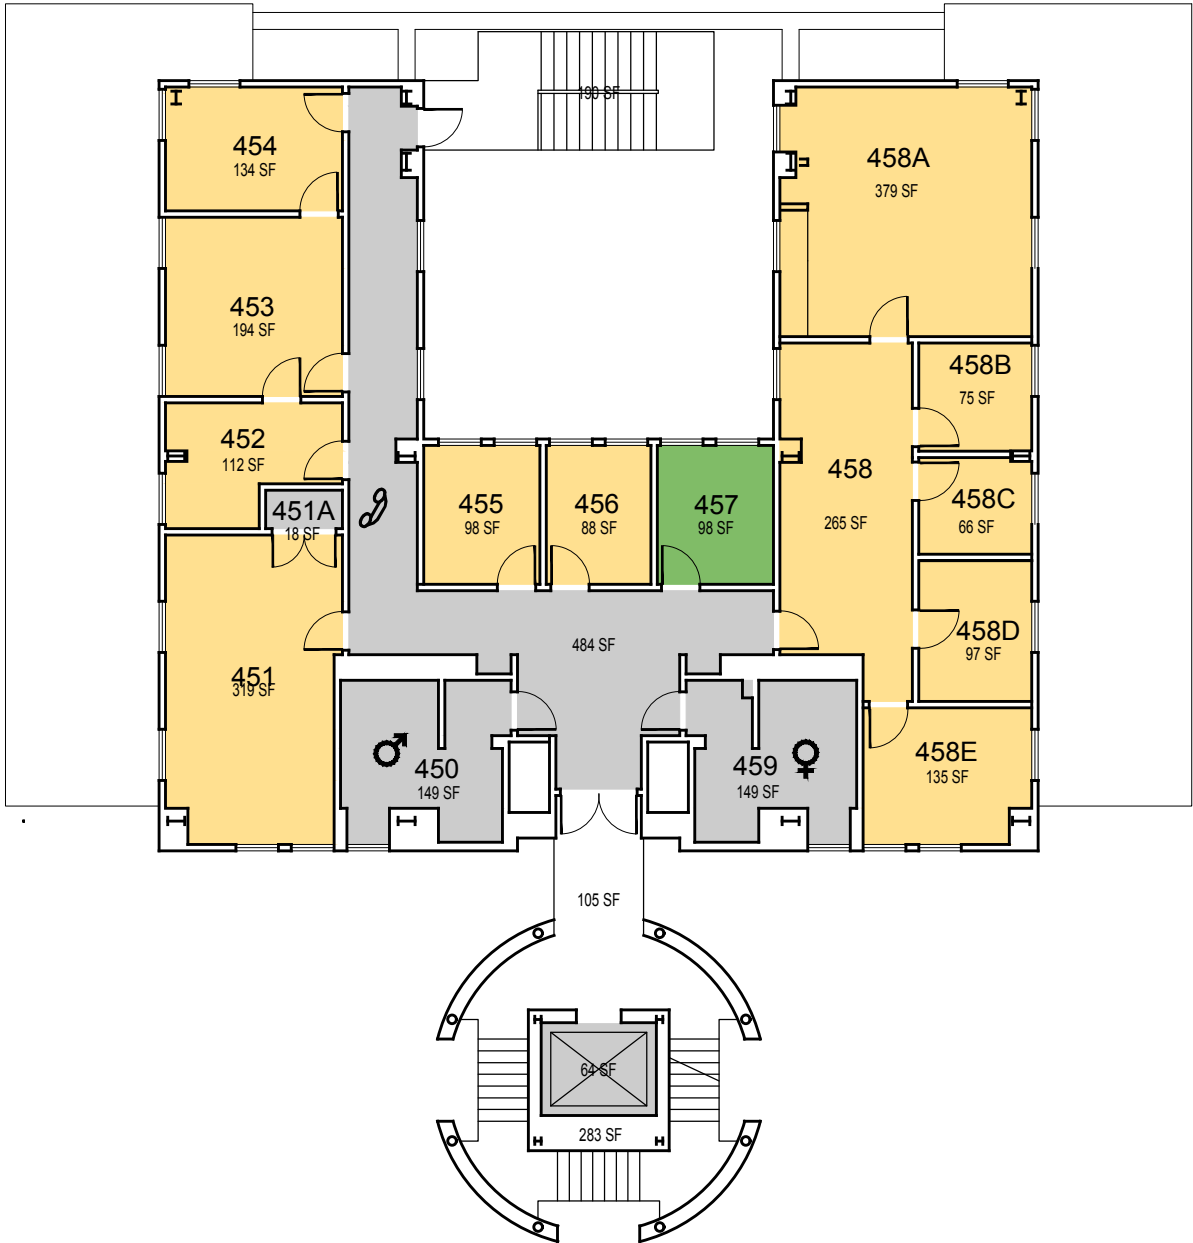

Floor 2

Facilities

CAGR	CLA	
CARCH	CSM	UNIV
CBUS		ADMIN
CENGR	NON STATE	NON ASSIGNABLE

July 2017

1"=15'

O:\Planroom\Database\building_Floor_Plans\Plan_Book\Building 043-A_Kinesiology.dwg

CAL POLY Kinesiology

SAN LUIS OBISPO

Space Data http://afd.calpoly.edu/facilities/spacefacility/space_data.asp

Floor 3

CAGR	CLA	
CARCH	CSM	UNIV
CBUS		ADMIN
CENGR	NON STATE	NON ASSIGNABLE

July 2017

1"=15'

Facilities

O:\Planroom\Database\building_Floor_Plans\Plan_Book\Building 043-A_Kinesiology.dwg

CAL POLY Kinesiology

SAN LUIS OBISPO

Space Data http://afd.calpoly.edu/facilities/spacefacility/space_data.asp

Floor 4

CAGR	CLA	
CARCH	CSM	UNIV
CBUS		ADMIN
CENGR	NON STATE	NON ASSIGNABLE

July 2017

1"=15'

Facilities