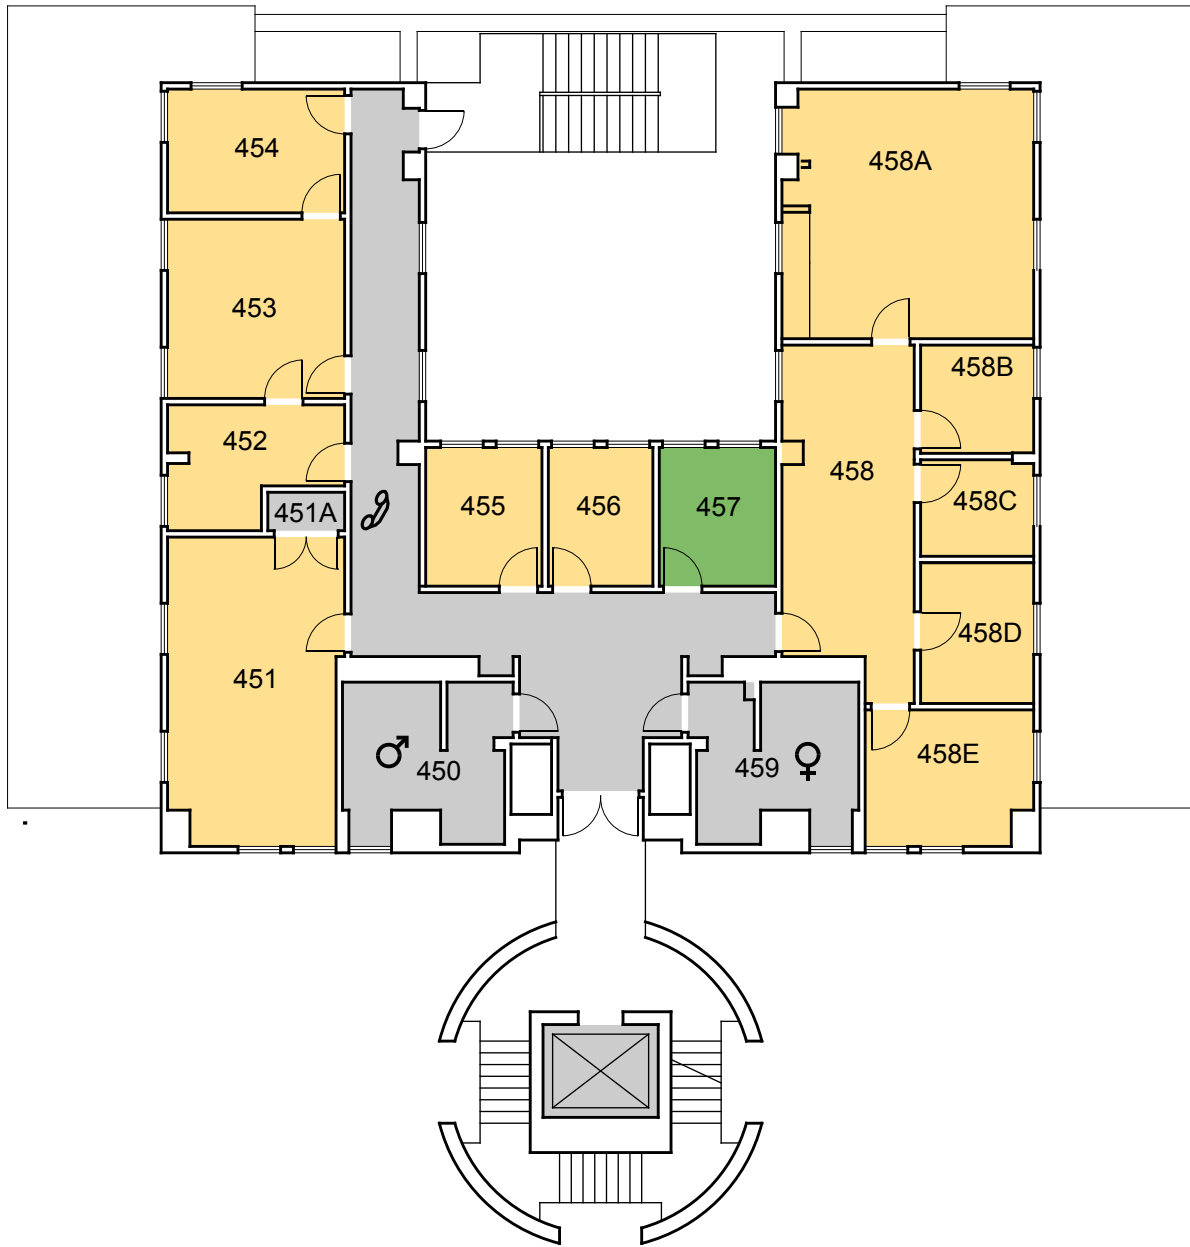

CAGR	CLA	
CARCH	CSM	UNIV
CBUS		ADMIN
CENGR	NON STATE	NON ASSIGNABLE

O:\Planroom\Database\building\Floor_Plans\Plan_Book\Building 043-A_Kinesiology.dwg

CAL POLY Kinesiology

SAN LUIS OBISPO www.facilities.calpoly.edu

Facility Services Facilities Planning and Capital Projects

Floor 3

CAGR	CLA	
CARCH	CSM	UNIV
CBUS		ADMIN
CENGR	NON STATE	NON ASSIGNABLE

September 2011

O:\Planroom\Database\building\Floor_Plans\Plan_Book\Building 043-A_Kinesiology.dwg