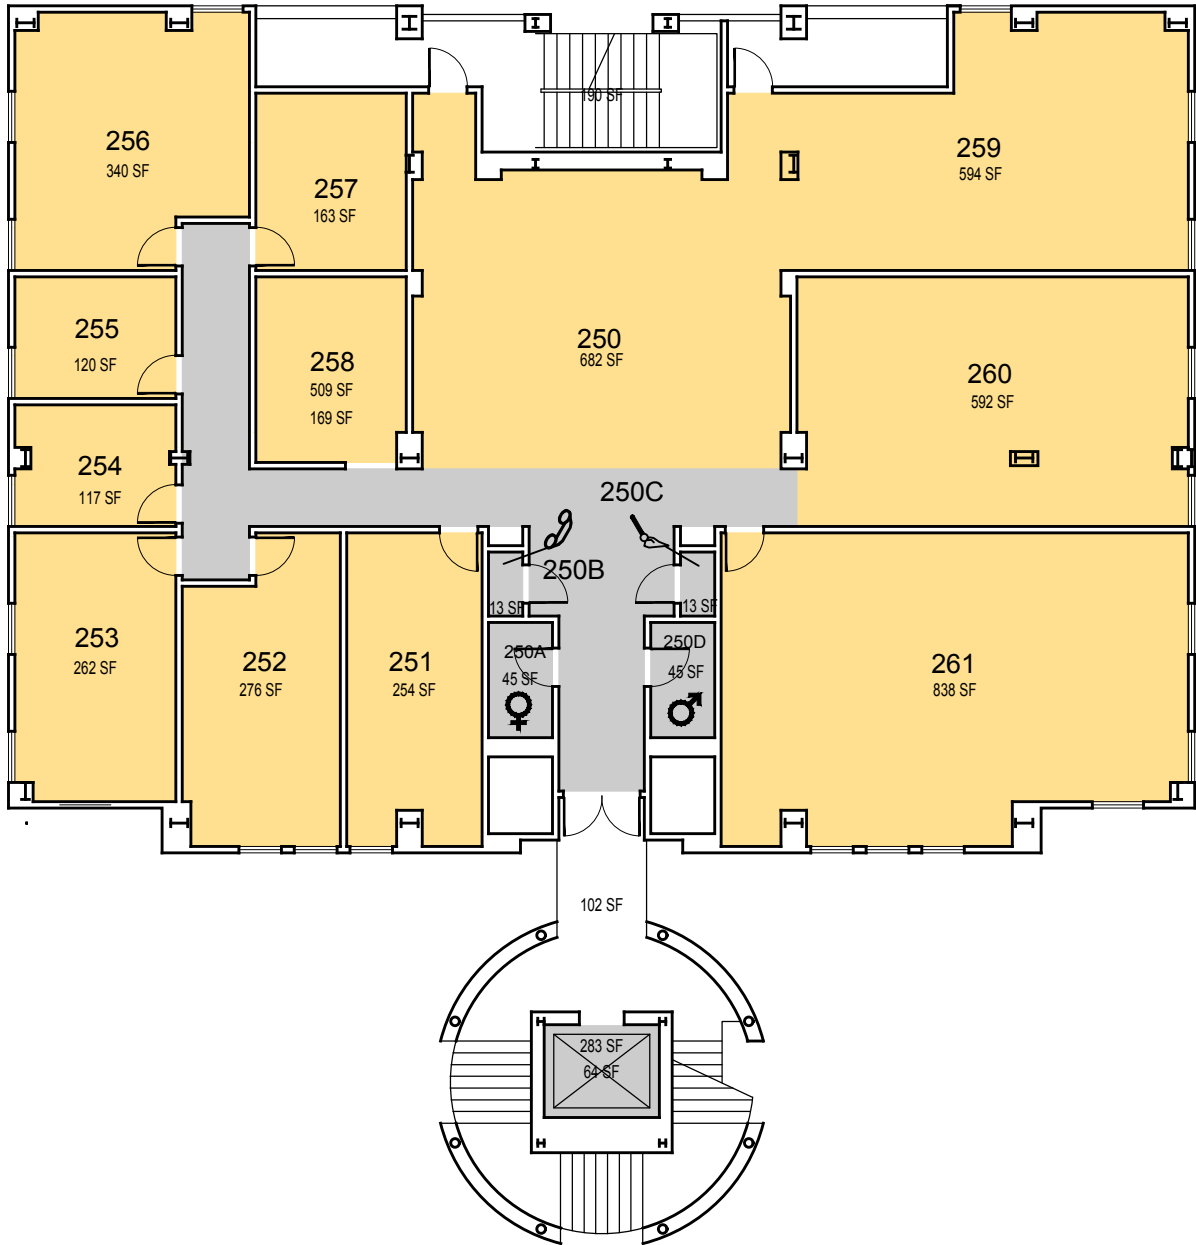

O:\Planroom\Database\building_Floor_Plans\Plan_Book\Building 043-A_Kinesiology.dwg

CAL POLY Kinesiology

SAN LUIS OBISPO

Space Data http://afd.calpoly.edu/facilities/spacefacility/space_data.asp

Floor 1

CAGR	CLA	
CARCH	CSM	UNIV
CBUS		ADMIN
CENGR	NON STATE	NON ASSIGNABLE

July 2017

1"=15'

O:\Planroom\Database\building_Floor_Plans\Plan_Book\Building 043-A_Kinesiology.dwg

CAL POLY Kinesiology

SAN LUIS OBISPO

Space Data http://afd.calpoly.edu/facilities/spacefacility/space_data.asp