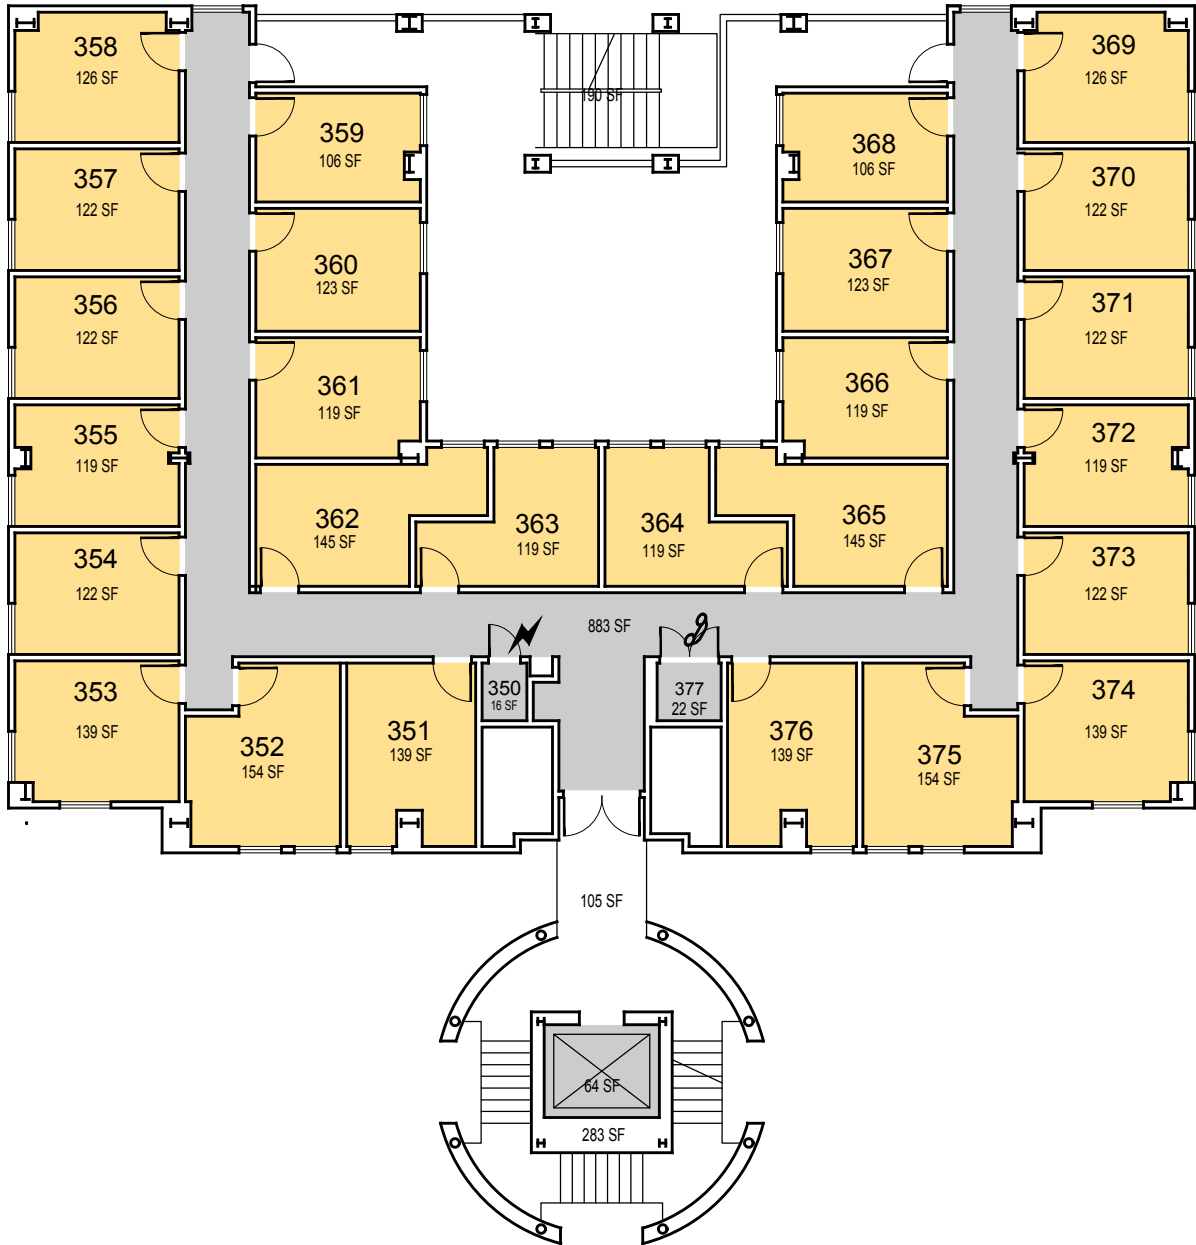

July 2017

1"=15'

O:\Planroom\Database\building_Floor_Plans\Plan_Book\Building 043-A_Kinesiology.dwg

CAL POLY Kinesiology

SAN LUIS OBISPO

Space Data http://afd.calpoly.edu/facilities/spacefacility/space_data.asp

Floor 2

Facilities

CAGR	CLA	
CARCH	CSM	UNIV
CBUS		ADMIN
CENGR	NON STATE	NON ASSIGNABLE

July 2017

1"=15'

O:\Planroom\Database\building_Floor_Plans\Plan_Book\Building 043-A_Kinesiology.dwg

CAL POLY Kinesiology

SAN LUIS OBISPO

Space Data http://afd.calpoly.edu/facilities/spacefacility/space_data.asp

Floor 3

CAGR	CLA	
CARCH	CSM	UNIV
CBUS		ADMIN
CENGR	NON STATE	NON ASSIGNABLE

July 2017

1"=15'

Facilities

O:\Planroom\Database\building_Floor_Plans\Plan_Book\Building 043-A_Kinesiology.dwg