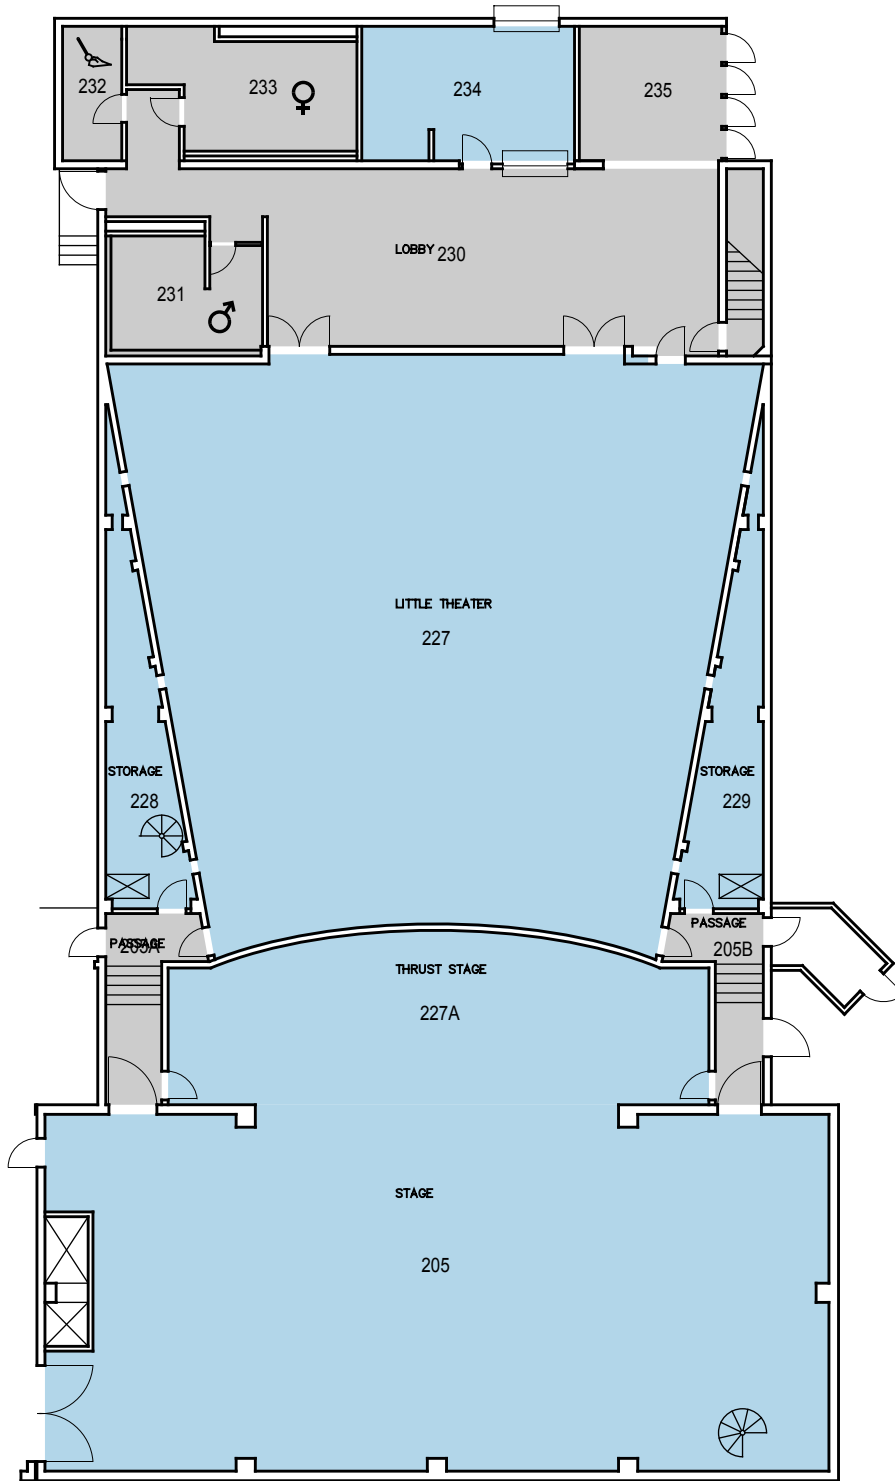

O:\SFDB\Space\graphics\Building 044-0\_Alex and Fay Spanos Theatre.dwg

CAGR	CLA	
CARCH	CSM	UNIV
CBUS		ADMIN
CENGR	NON STATE	NON ASSIGNABLE

O:\SFDB\Space\graphics\Building 044-0\_Alex and Fay Spanos Theatre.dwg