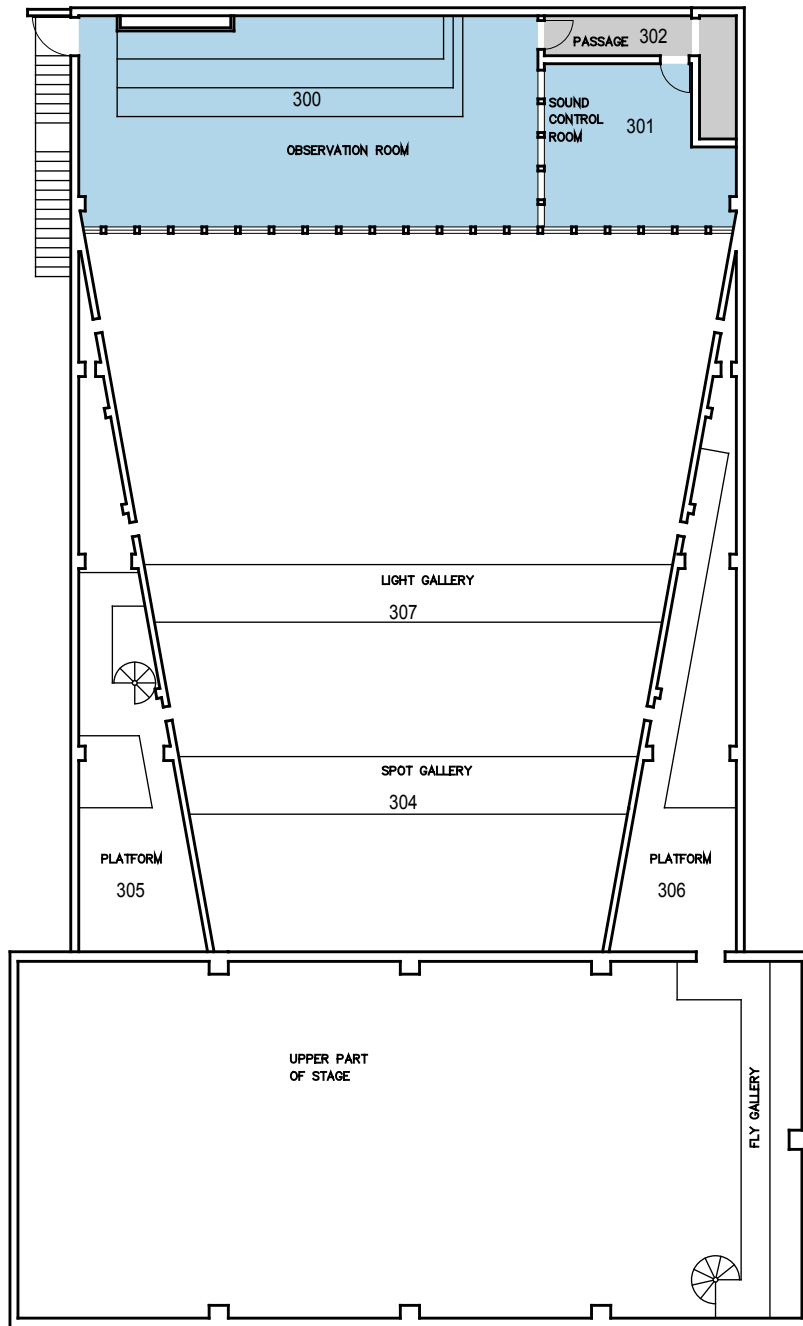

O:\SFDB\Space\graphics\Building 044-0_Alex and Fay Spanos Theatre.dwg

CAGR	CLA	
CARCH	CSM	UNIV
CBUS		ADMIN
CENGR	NON STATE	NON ASSIGNABLE