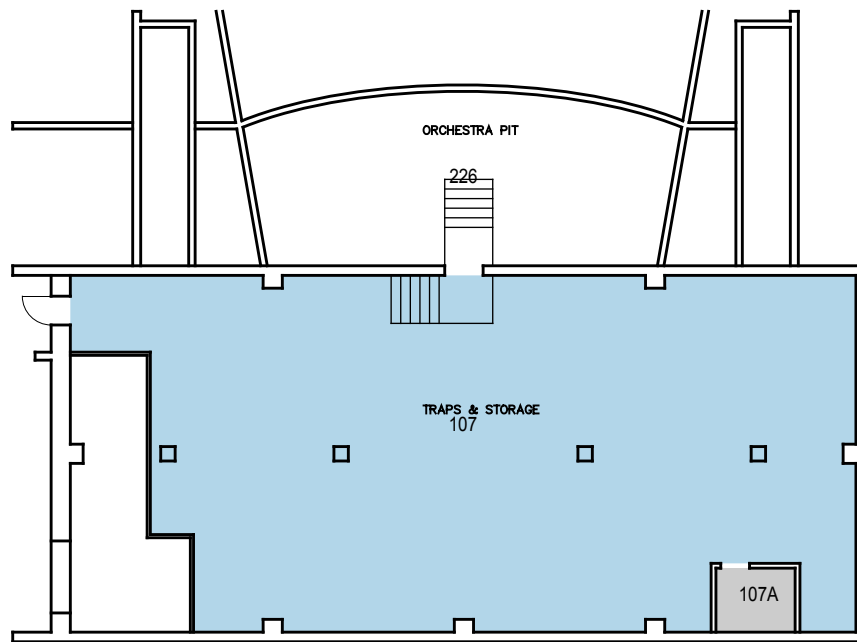

O:\SFDB\Space\graphics\Building 044-0\_Alex and Fay Spanos Theatre.dwg

CAGR	CLA	
CARCH	CSM	UNIV
CBUS		ADMIN
CENGR	NON STATE	NON ASSIGNABLE

O:\SFDB\Space\graphics\Building 044-0\_Alex and Fay Spanos Theatre.dwg

CAGR	CLA	
CARCH	CSM	UNIV
CBUS		ADMIN
CENGR	NON STATE	NON ASSIGNABLE

O:\SFDB\Space\graphics\Building 044-0\_Alex and Fay Spanos Theatre.dwg

CAGR	CLA	
CARCH	CSM	UNIV
CBUS		ADMIN
CENGR	NON STATE	NON ASSIGNABLE