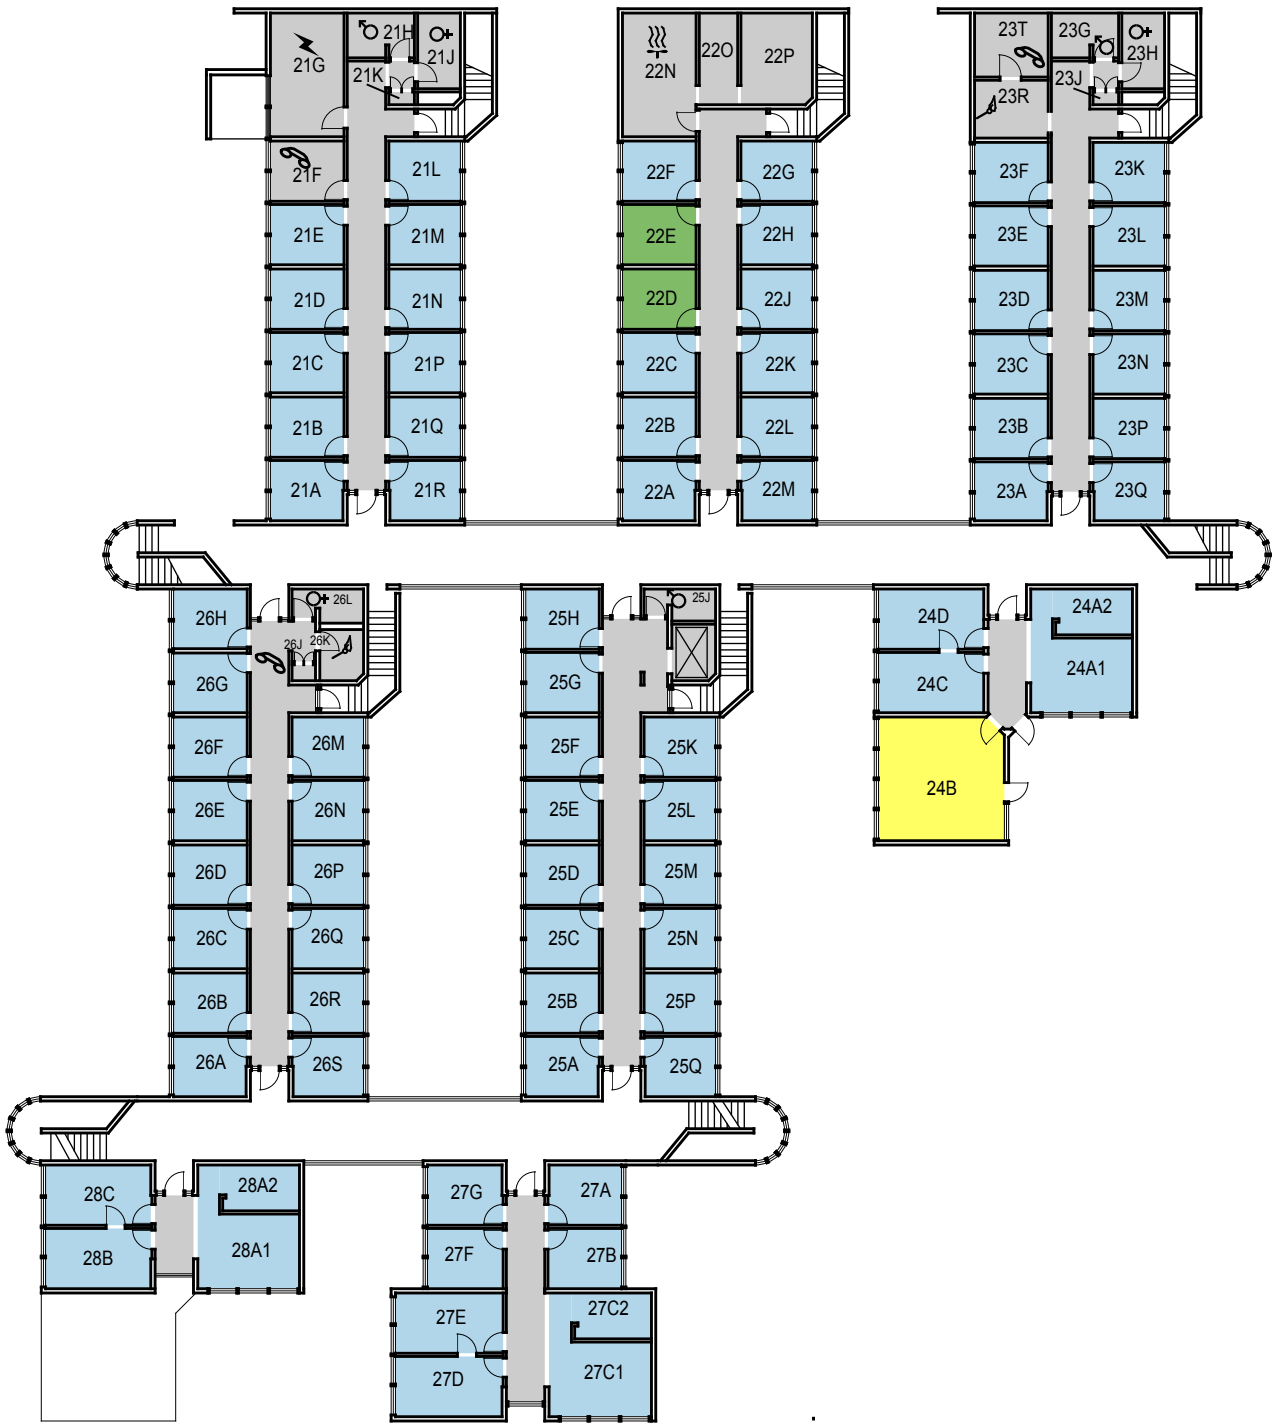

O:\SFDB\Space\graphics\Building 047-0_Faculty Offices North.dwg

CAL POLY
 SAN LUIS OBISPO

Faculty Offices North

www.facilities.calpoly.edu

Level 1

CAGR	CLA	
CARCH	CSM	UNIV
CBUS		ADMIN
CENGR	NON STATE	NON ASSIGNABLE

February 2010

1"=30'

O:\SFDB\Space\graphics\Building 047-0_Faculty Offices North.dwg

CAGR	CLA	
CARCH	CSM	UNIV
CBUS		ADMIN
CENGR	NON STATE	NON ASSIGNABLE

O:\SFDB\Space\graphics\Building 047-0_Faculty Offices North.dwg

1"=30'