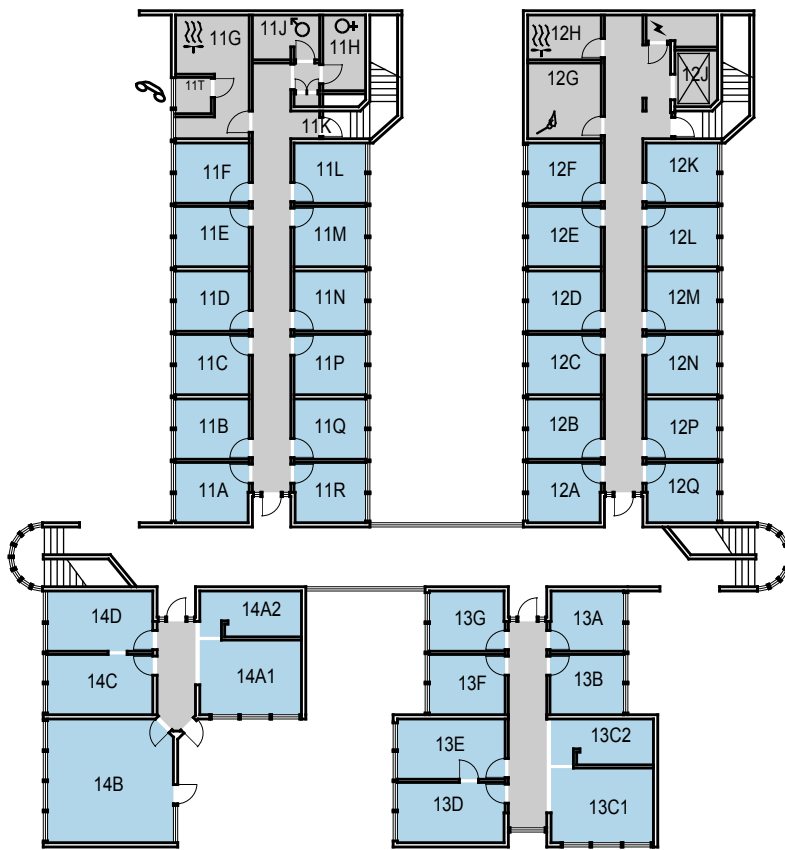

O:\SFDB\Space\graphics\Building 047-0_Faculty Offices North.dwg

CAL POLY
 SAN LUIS OBISPO

Faculty Offices North

www.facilities.calpoly.edu

Level 1

CAGR	CLA	
CARCH	CSM	UNIV
CBUS		ADMIN
CENGR	NON STATE	NON ASSIGNABLE

February 2010

1"=30'

O:\SFDB\Space\graphics\Building 047-0_Faculty Offices North.dwg

CAGR	CLA	
CARCH	CSM	UNIV
CBUS		ADMIN
CENGR	NON STATE	NON ASSIGNABLE

O:\SFDB\Space\graphics\Building 047-0_Faculty Offices North.dwg

1"=30'