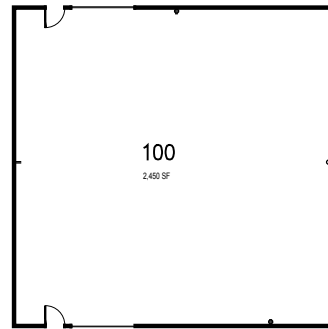

050K

050-K	BLDG NUMBERS
050-L	
7/31/17