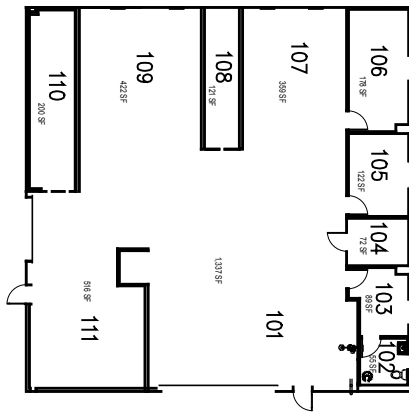

CAL POLY

SAN LUIS OBISPO

FACILITY SERVICES FACILITIES PLANNING and CAPITAL PROJECTS

Mount Bishop Warehouse

E-SURPLUS/ CAT SHELTER
www.facilities.calpoly.edu

050-J BUILDING NUMBERS

7/31/17

1"=20'