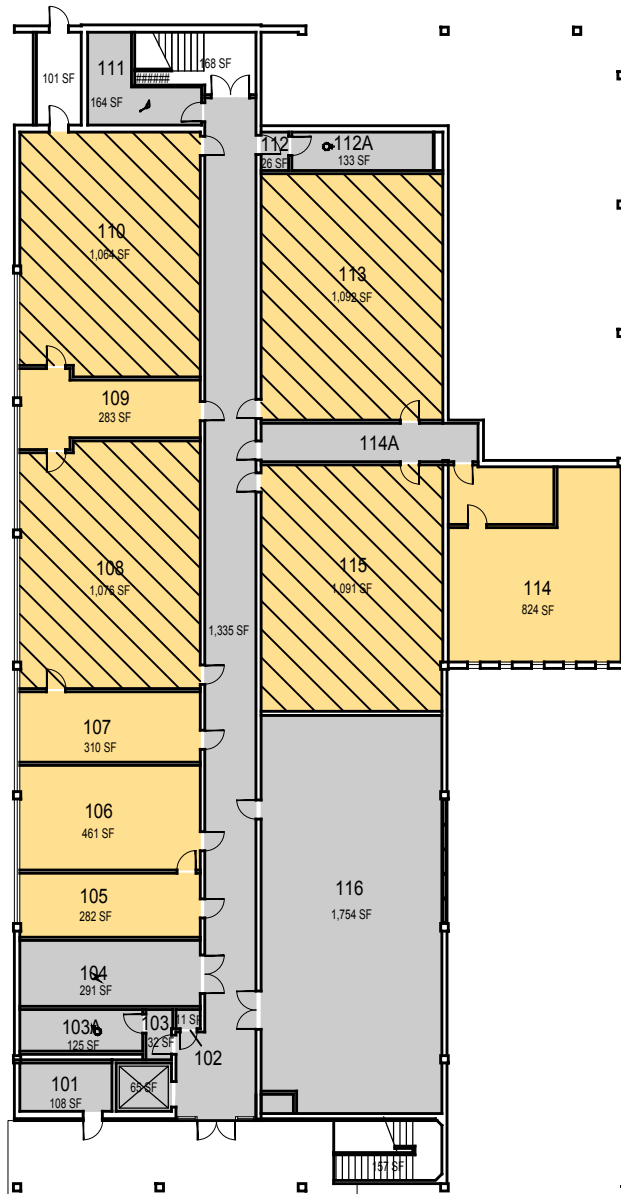

Building 53, Science North

Building 53A, Science North Annex

O:\Planroom\Database\building\_Floor\_Plans\Plan\_Book\Building 053-0\_Science North and Science North Annex.dwg

**CAL POLY**

Science North and Science North Annex

SAN LUIS OBISPO

Space Data [http://afd.calpoly.edu/facilities/spacefacility/space\\_data.asp](http://afd.calpoly.edu/facilities/spacefacility/space_data.asp)

Floor 1

CAGR	CLA	
CARCH	CSM	UNIV
CBUS		ADMIN
CENGR	NON STATE	NON ASSIGNABLE

July 2017

1"=30'

Building 53, Science North

Building 53A, Science North Annex

O:\Planroom\Database\building\_Floor\_Plans\Plan\_Book\Building 053-0\_Science North and Science North Annex.dwg

July 2017