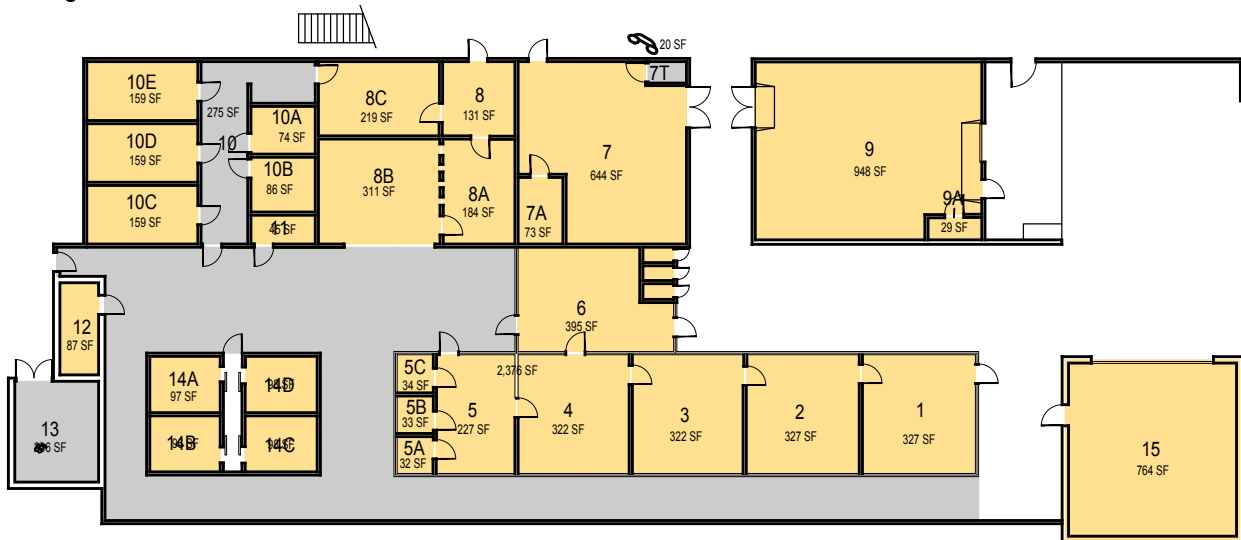

Building 53A, Science North Annex

O:\Planroom\Database\building_Floor_Plans\Plan_Book\Building 053-0_Science North and Science North Annex.dwg

CAL POLY

Science North and Science North Annex

SAN LUIS OBISPO

Space Data <http://afd.calpoly.edu/facilities/spacefacility/space_data.asp>

Floor 1

CAGR	CLA	
CARCH	CSM	UNIV
CBUS		ADMIN
CENGR	NON STATE	NON ASSIGNABLE

July 2017

1"=30'