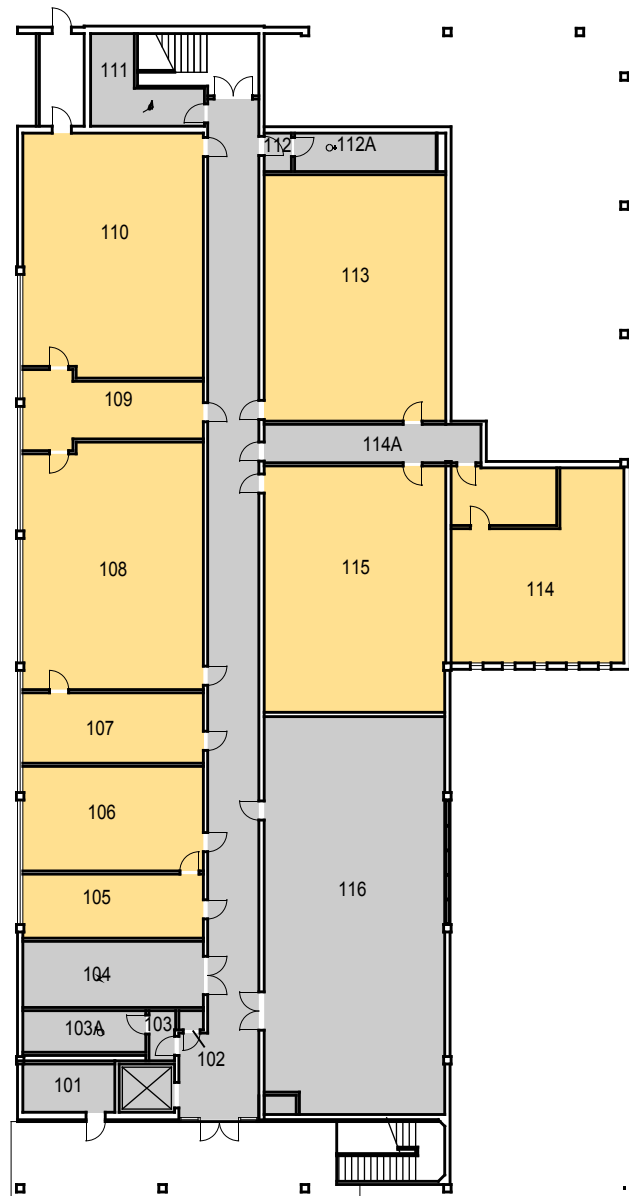

Building 53, Science North

Building 53A, Science North Annex

O:\Planroom\Database\building_Floor_Plans\Plan_Book\Building 053-0_Science North and Science North Annex.dwg

CAGR	CLA	
CARCH	CSM	UNIV
CBUS		ADMIN
CENGR	NON STATE	NON ASSIGNABLE

Building 53, Science North

Building 53A, Science North Annex

O:\Planroom\Database\building\Floor_Plans\Plan_Book\Building 053-0_Science North and Science North Annex.dwg

CAGR	CLA	
CARCH	CSM	UNIV
CBUS		ADMIN
CENGR	NON STATE	NON ASSIGNABLE

O:\Planroom\Database\building\Floor_Plans\Plan_Book\Building 053-0_Science North and Science North Annex.dwg

CAL POLY

SAN LUIS OBISPO

Facilities

Science North and Science North Annex

Floor 3 - Roof

Space Data http://afd.calpoly.edu/facilities/spacefacility/space_data.asp