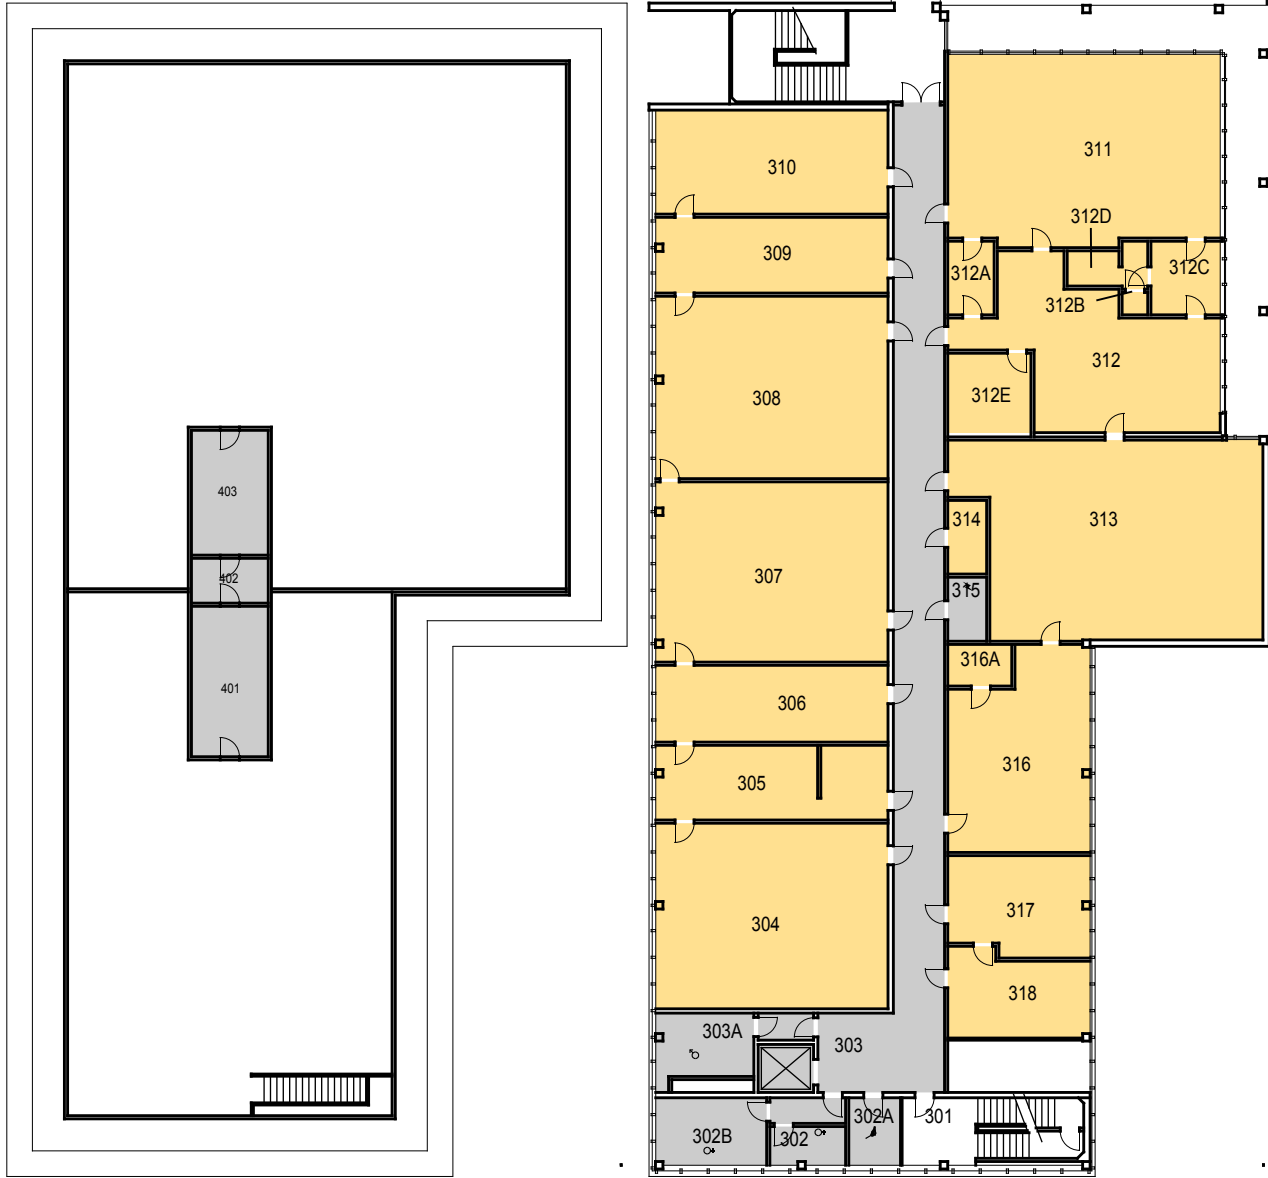

Building 53, Science North

Building 53A, Science North Annex

O:\Planroom\Database\building\Floor_Plans\Plan_Book\Building 053-0_Science North and Science North Annex.dwg

CAGR	CLA	
CARCH	CSM	UNIV
CBUS		ADMIN
CENGR	NON STATE	NON ASSIGNABLE

O:\Planroom\Database\building\Floor_Plans\Plan_Book\Building 053-0_Science North and Science North Annex.dwg

CAL POLY

SAN LUIS OBISPO

Facilities

Science North and Science North Annex

Floor 3 - Roof

Space Data http://afd.calpoly.edu/facilities/spacefacility/space_data.asp