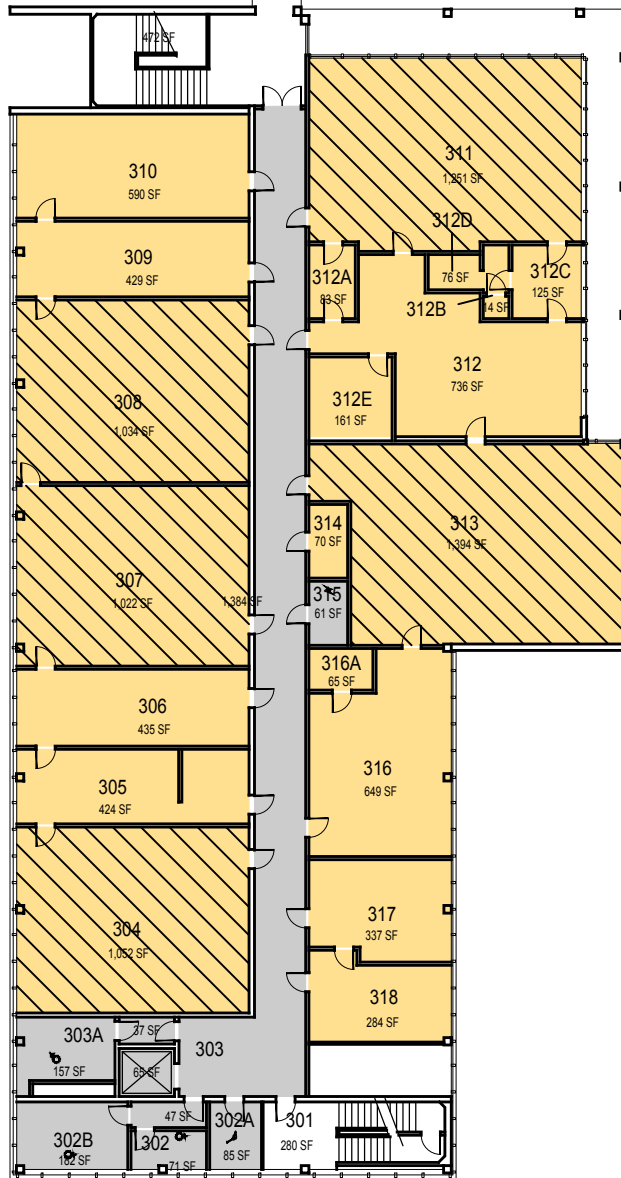

July 2017

1"=30'

Building 53, Science North

Building 53A, Science North Annex

O:\Planroom\Database\building\_Floor\_Plans\Plan\_Book\Building 053-0\_Science North and Science North Annex.dwg

July 2017

Floor 2

CAGR	CLA	
CARCH	CSM	UNIV
CBUS		ADMIN
CENGR	NON STATE	NON ASSIGNABLE

1"=30'

Facilities

O:\Planroom\Database\building\_Floor\_Plans\Plan\_Book\Building 053-0\_Science North and Science North Annex.dwg