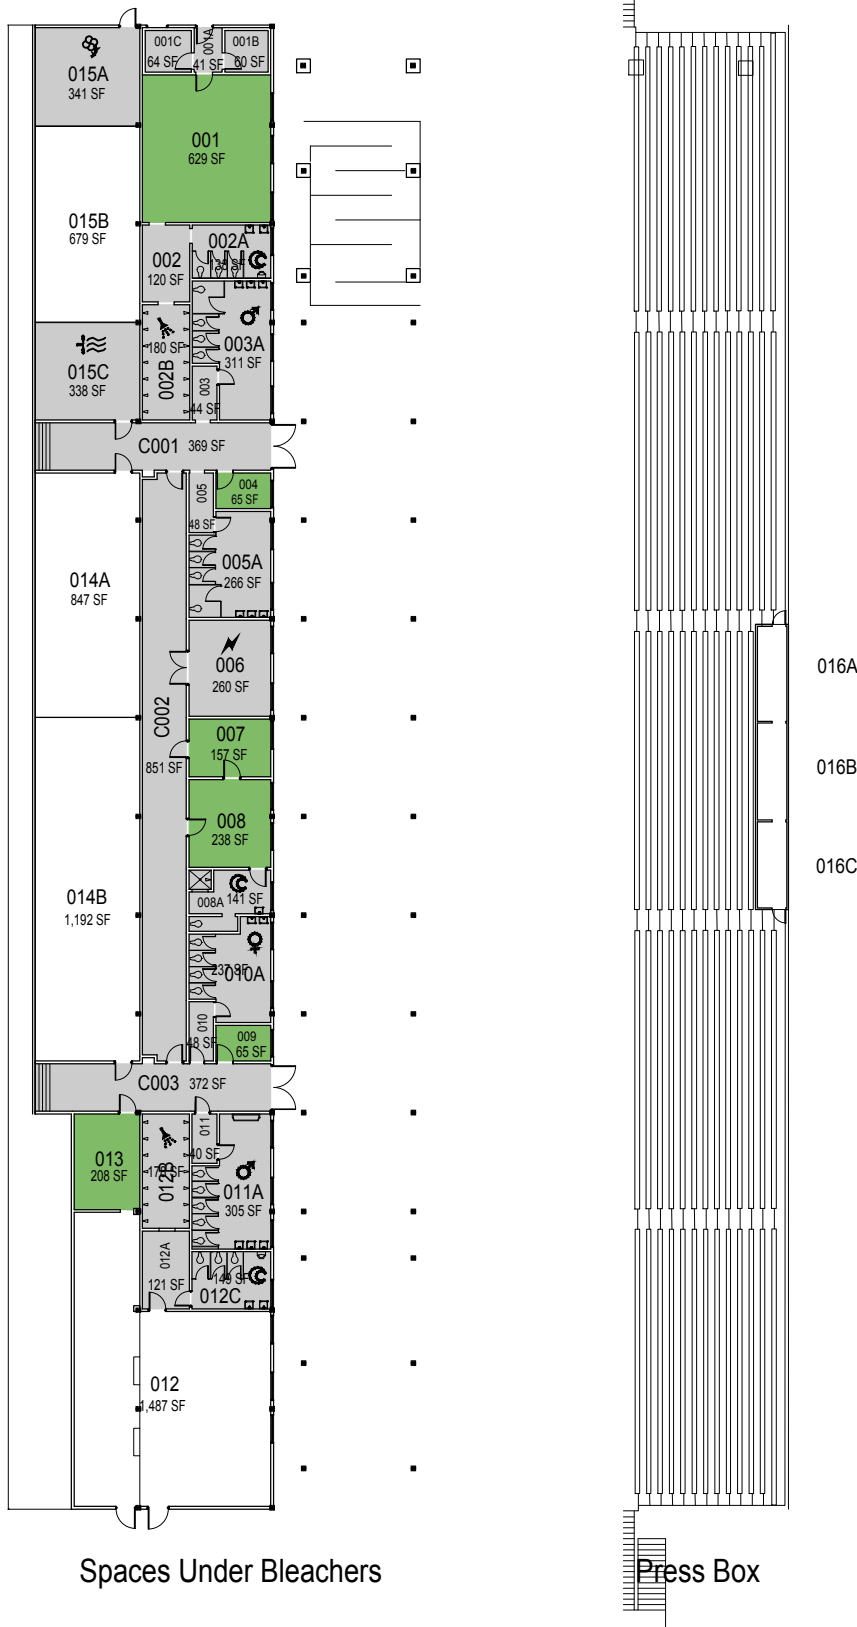

Street Level

Bleacher Level

Suite Level

O:\Planroom\Database\building_Floor_Plans\Plan_Book\Building 061-0_Spanos Stadium.dwg

Spanos Stadium

SAN LUIS OBISPO

www.facilities.calpoly.edu

West Bleachers 061-D

Facility Services

Facilities Planning and Capital Projects

July 2017

1"=50'

O:\Planroom\Database\building_Floor_Plans\Plan_Book\Building 061-0_Spanos Stadium.dwg

Spaces Under Bleachers

Press Box