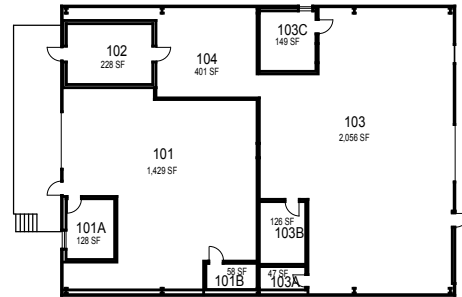

October 2017

1"=30'

O:\Planroom\Database\building\Floor_Plans\Plan_Book\Building 070-0_Facilities.dwg

CAL POLY Facilities

SAN LUIS OBISPO

Space Data http://afd.calpoly.edu/facilities/spacefacility/space_data.asp

Floor 2

CAGR	CLA	
CARCH	CSM	UNIV
CBUS		ADMIN
CENGR	NON STATE	NON ASSIGNABLE

October 2017

1"=30'

070-A Mezzanine

070-E

070-A

O:\Planroom\Database\building\Floor_Plans\Plan_Book\Building 070-0_Facilities.dwg