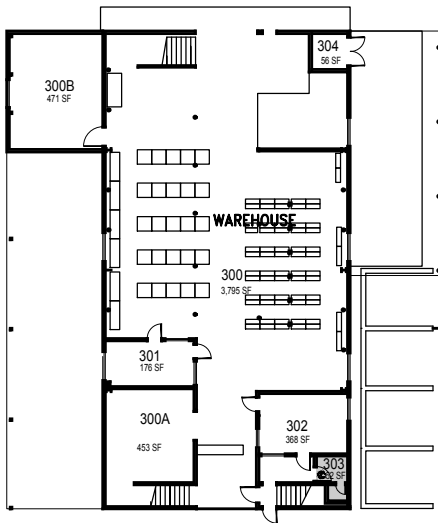

October 2017

1"=30'

O:\Planroom\Database\building\Floor_Plans\Plan_Book\Building 070-0_Facilities.dwg

CAL POLY Facilities

SAN LUIS OBISPO

Space Data http://afd.calpoly.edu/facilities/spacefacility/space_data.asp

Floor 2

CAGR	CLA	
CARCH	CSM	UNIV
CBUS		ADMIN
CENGR	NON STATE	NON ASSIGNABLE

October 2017

1"=30'

070-A Mezzanine

070-E

070-A

O:\Planroom\Database\building\Floor_Plans\Plan_Book\Building 070-0_Facilities.dwg