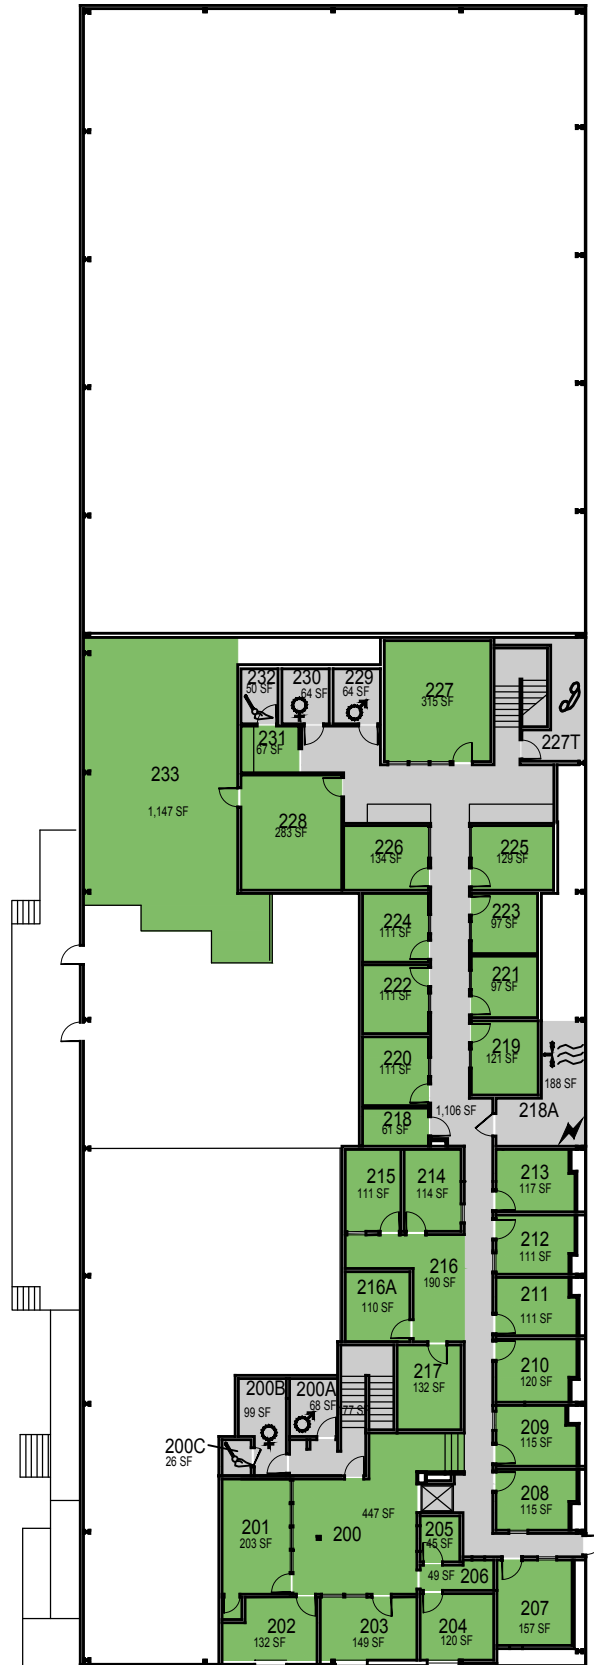

O:\Planroom\Database\building\Floor_Plans\Plan_Book\Building 070-0_Facilities.dwg

CAL POLY Facilities

SAN LUIS OBISPO

Space Data http://afd.calpoly.edu/facilities/spacefacility/space_data.asp

Floor 1

CAGR	CLA	
CARCH	CSM	UNIV
CBUS		ADMIN
CENGR	NON STATE	NON ASSIGNABLE

October 2017

1"=30'

O:\Planroom\Database\building\Floor_Plans\Plan_Book\Building 070-0_Facilities.dwg

CAL POLY Facilities

SAN LUIS OBISPO

Space Data http://afd.calpoly.edu/facilities/spacefacility/space_data.asp