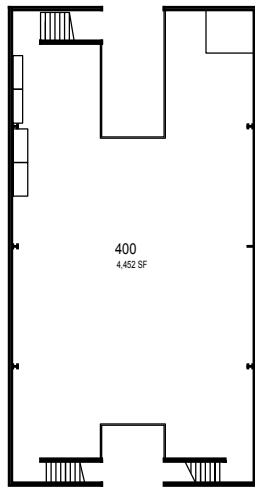

October 2017

1"=30'

O:\Planroom\Database\building\Floor_Plans\Plan_Book\Building 070-0_Facilities.dwg

CAL POLY Facilities

SAN LUIS OBISPO

Space Data http://afd.calpoly.edu/facilities/spacefacility/space_data.asp

Floor 2

CAGR	CLA	
CARCH	CSM	UNIV
CBUS		ADMIN
CENGR	NON STATE	NON ASSIGNABLE

October 2017

1"=30'

070-A Mezzanine

070-E

070-A

O:\Planroom\Database\building\Floor_Plans\Plan_Book\Building 070-0_Facilities.dwg