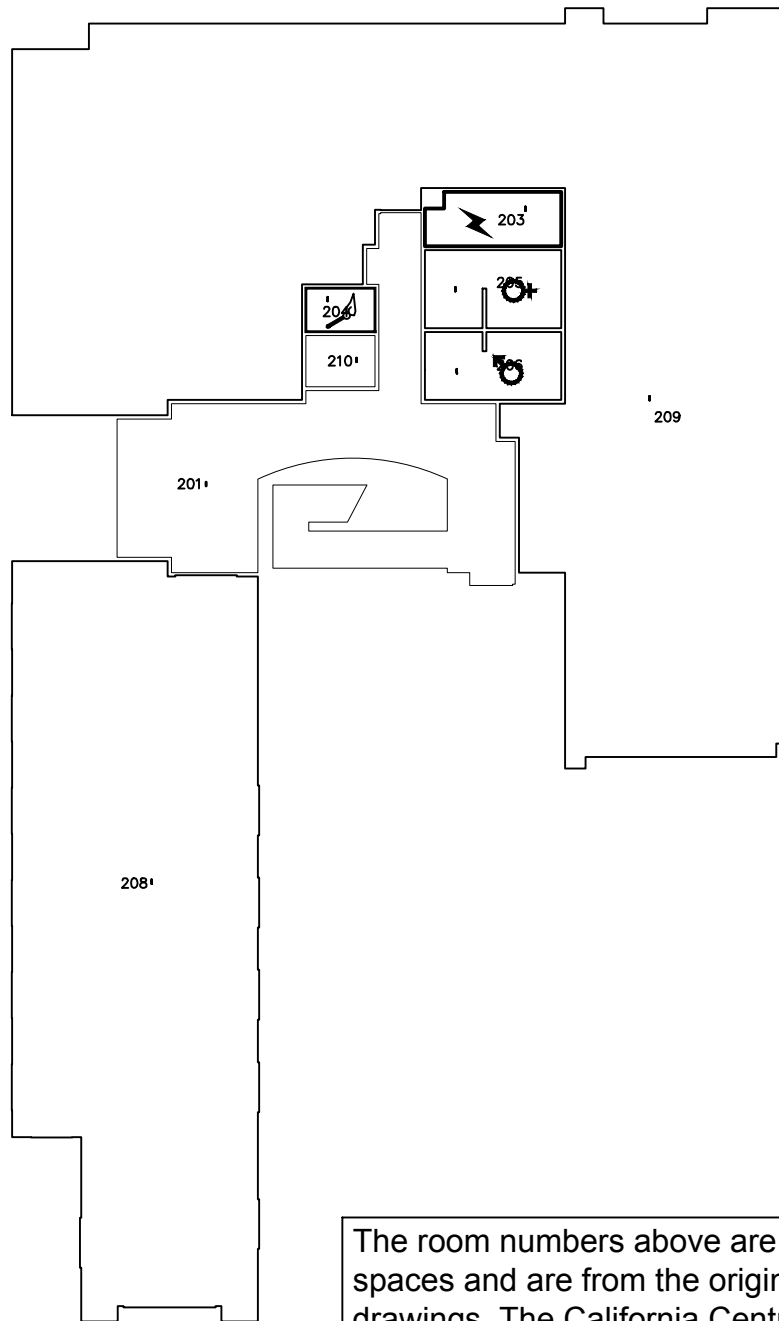

CAGR	CLA	
CARCH	CSM	UNIV
CBUS		ADMIN
CENGR	NON STATE	NON ASSIGNABLE

October 2017

1"=25'

The room numbers above are of the undivided spaces and are from the original construction drawings. The California Central Coast Research Partnership manages, divides, renumbers & leases the spaces. Those changes will not be tracked here. Contact <http://www.c3rp.org>