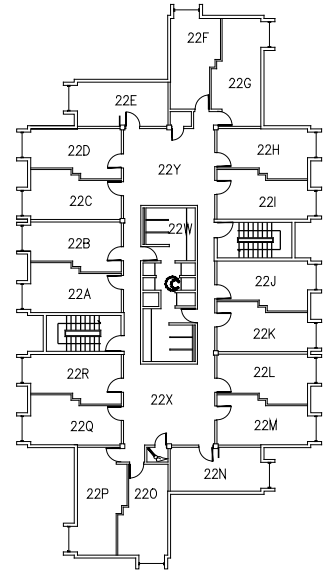

O:\Planroom\Database\building\Floor_Plans\Plan_Book\Building 113-0_Sierra Madre Hall.dwg

**Sierra Madre Hall
Towers 0-2 and Lounge**
FLOOR 1
www.facilities.calpoly.edu

BLDG NUMBERS
113-0, A thru D
7/31/17

O:\Planroom\Database\building\Floor_Plans\Plan_Book\Building 113-0_Sierra Madre Hall.dwg

BLDG NUMBERS
113-0, D thru F
7/31/17

O:\Planroom\Database\building\Floor_Plans\Plan_Book\Building 113-0_Sierra Madre Hall.dwg