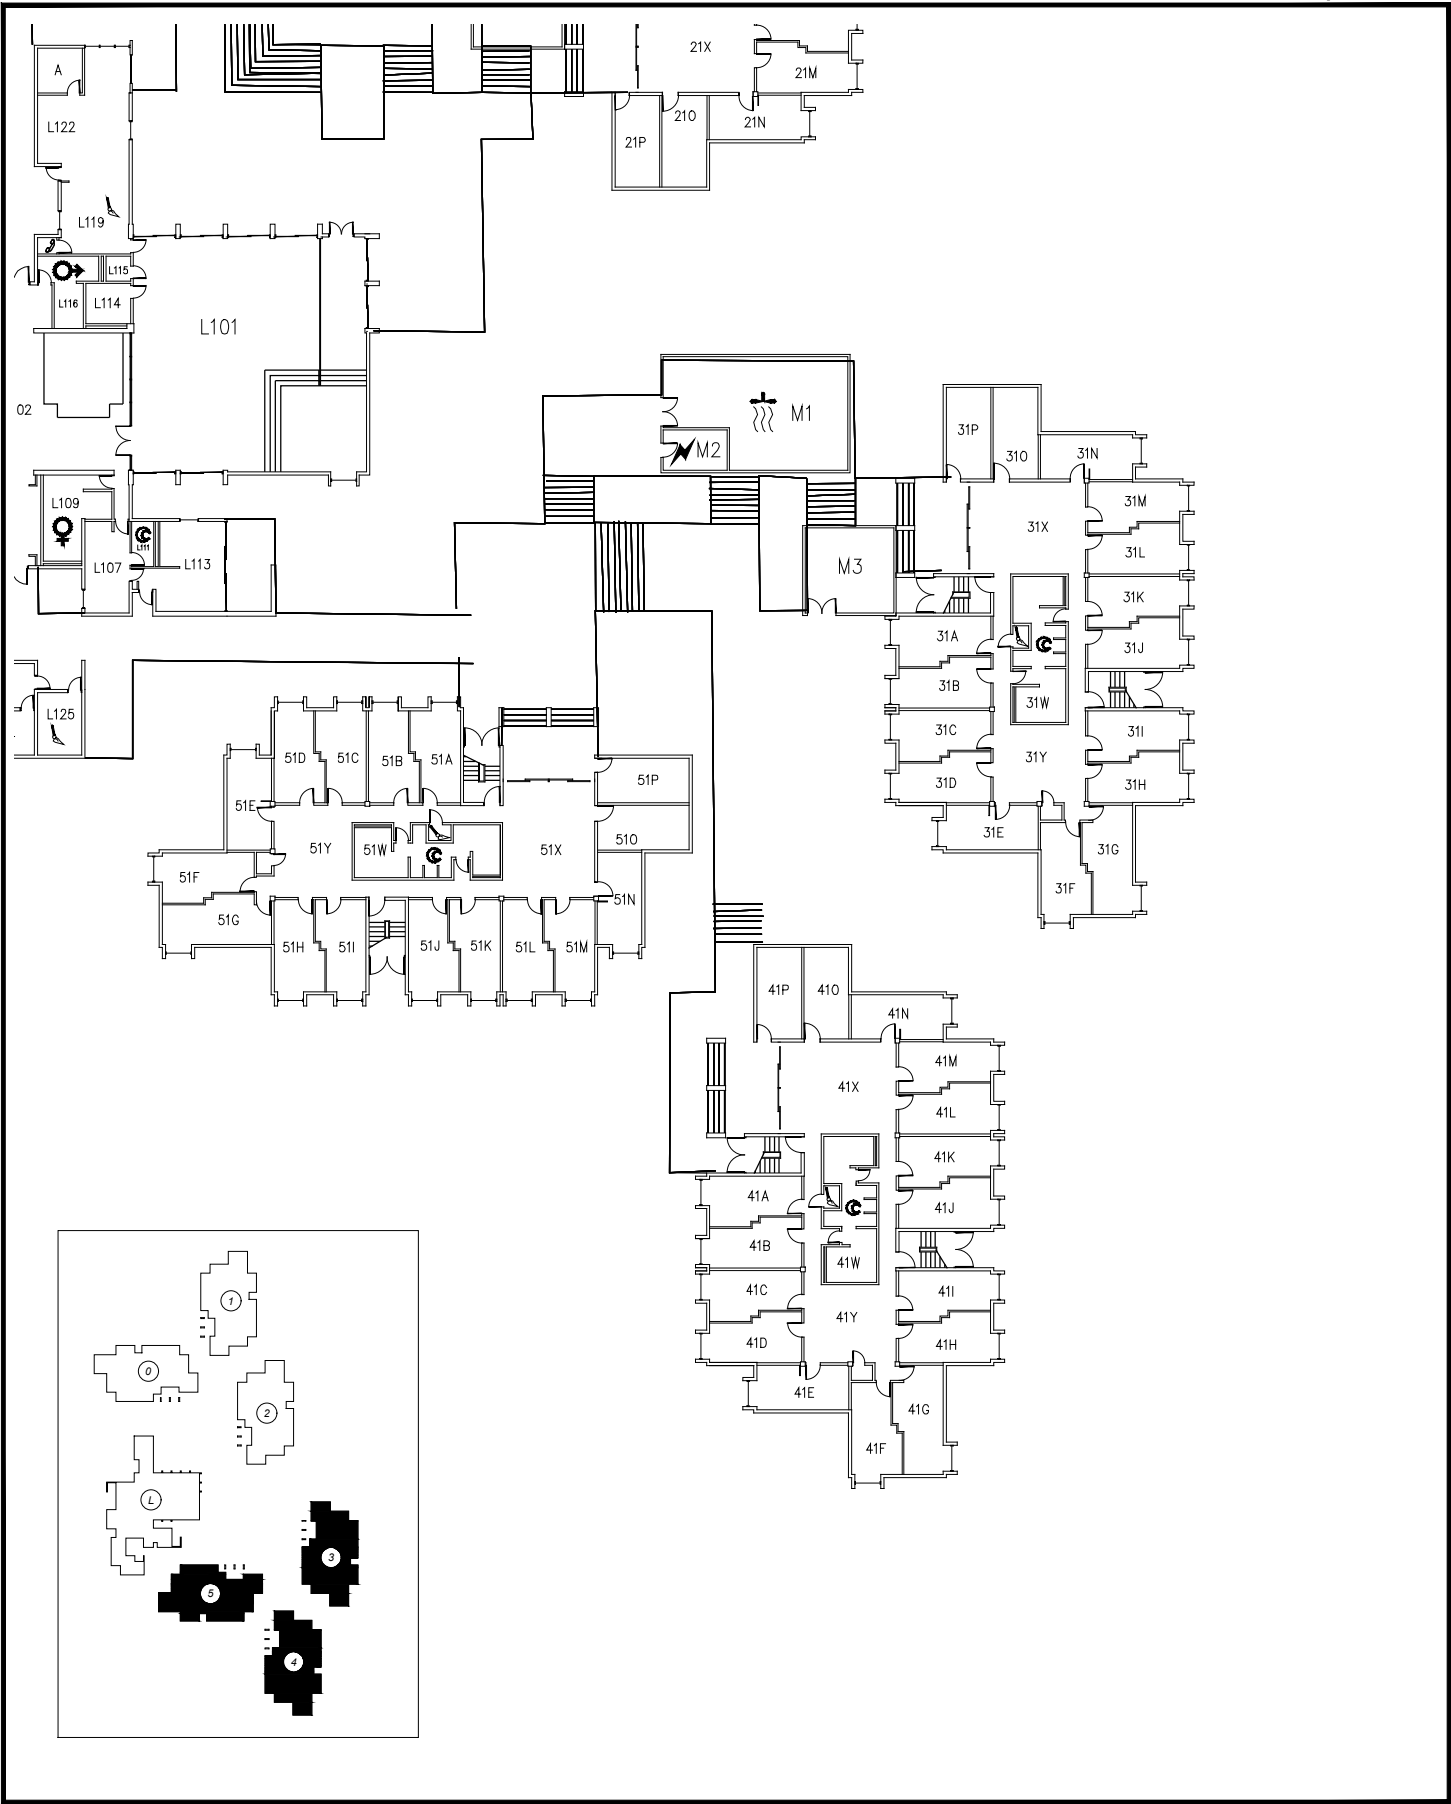

O:\Planroom\Database\building\Floor_Plans\Plan_Book\Building 113-0_Sierra Madre Hall.dwg

**Sierra Madre Hall
Towers 0-2 and Lounge**
FLOOR 1
www.facilities.calpoly.edu

BLDG NUMBERS
113-0, A thru D
7/31/17