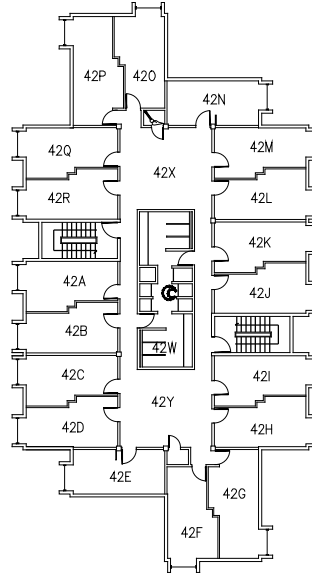

O:\Planroom\Database\building\Floor_Plans\Plan_Book\Building 113-0_Sierra Madre Hall.dwg

**Sierra Madre Hall
Towers 0-2 and Lounge**
FLOOR 1
www.facilities.calpoly.edu

BLDG NUMBERS
113-0, A thru D
7/31/17

O:\Planroom\Database\building\Floor_Plans\Plan_Book\Building 113-0_Sierra Madre Hall.dwg

BLDG NUMBERS
113-0, D thru F
7/31/17

O:\Planroom\Database\building\Floor_Plans\Plan_Book\Building 113-0_Sierra Madre Hall.dwg

BLDG NUMBERS
113-0, A thru D
7/31/17

O:\Planroom\Database\building\Floor_Plans\Plan_Book\Building 113-0_Sierra Madre Hall.dwg

BLDG NUMBERS
113-0, D thru F
7/31/17

C:\planroom\database\building\Floor_Plans\Plan_Book\Building 113-0_Sierra Madre Hall.dwg