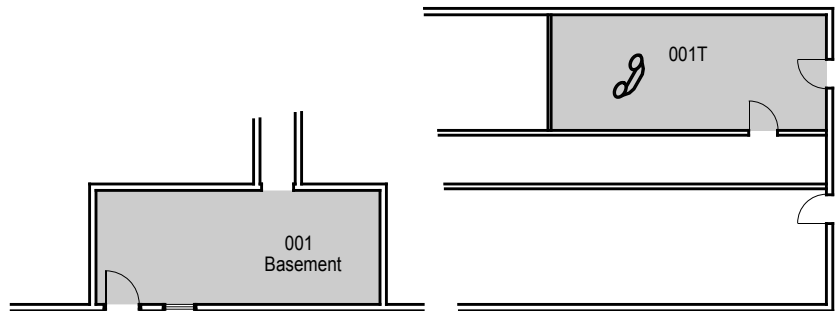

Second Floor

First Floor

Basement

O:\Planroom\Database\building_Floor_Plans\Plan_Book\Building 115-0_Chase Hall.dwg

CAL POLY Chase Hall

SAN LUIS OBISPO
Facilities

Space Data http://afd.calpoly.edu/facilities/spacefacility/space_data.asp

Basement Floor 1 and Floor 2

CAGR	CLA	
CARCH	CSM	UNIV
CBUS		ADMIN
CENGR	NON STATE	NON ASSIGNABLE

July 2015

1"=20'