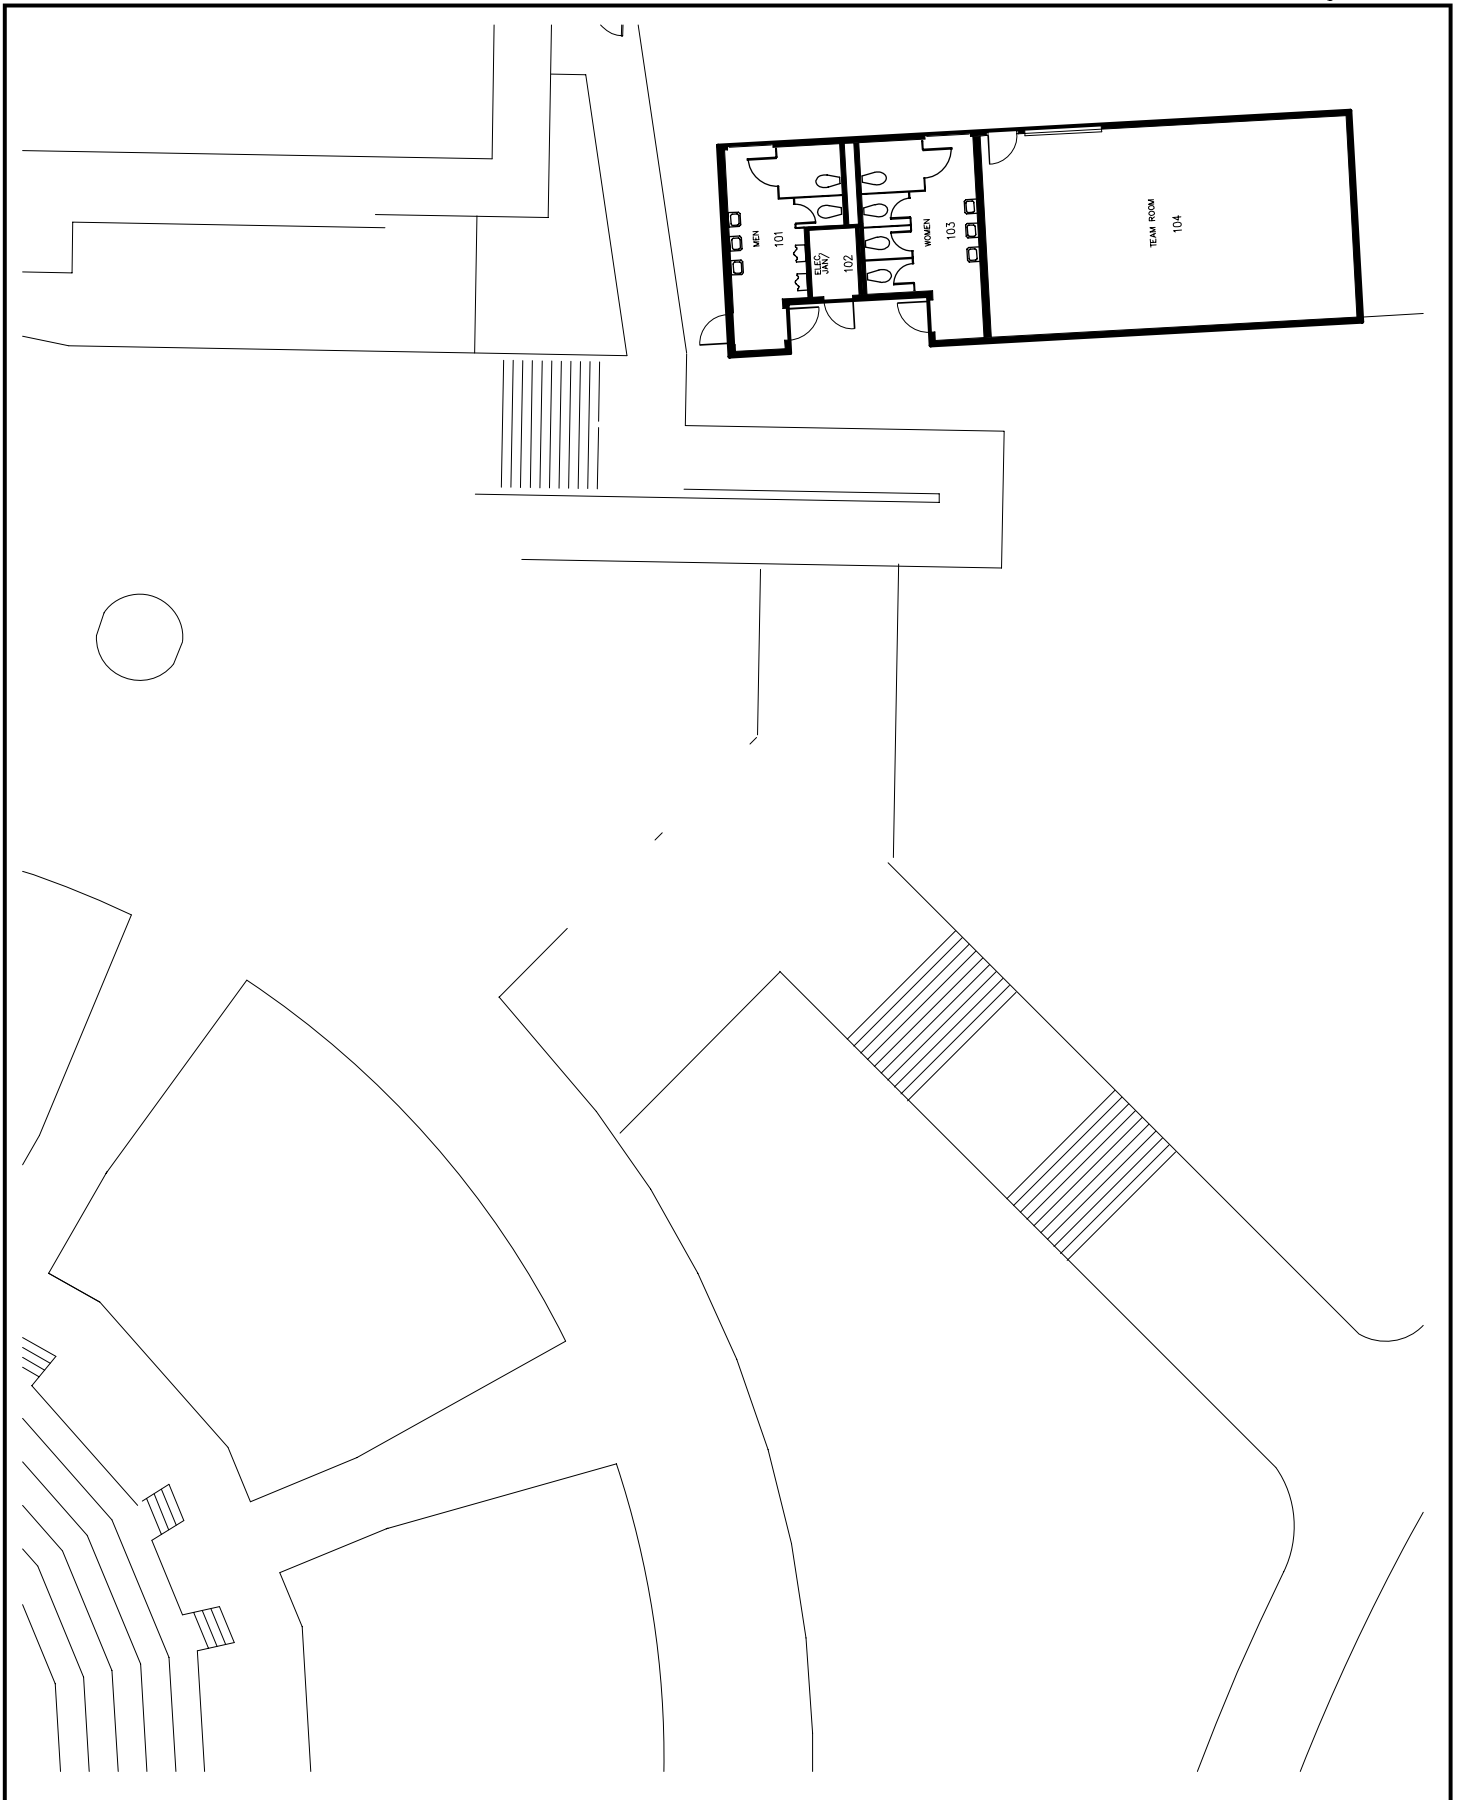

BLDG NUMBERS		
160A	160B	160C
161A	162D	
9/12/06		

### Sports Complex Team Room

FLOOR1  
[www.facilities.calpoly.edu](http://www.facilities.calpoly.edu)

160B	BLDG. NUMBERS
9/12/06	

1"=20'