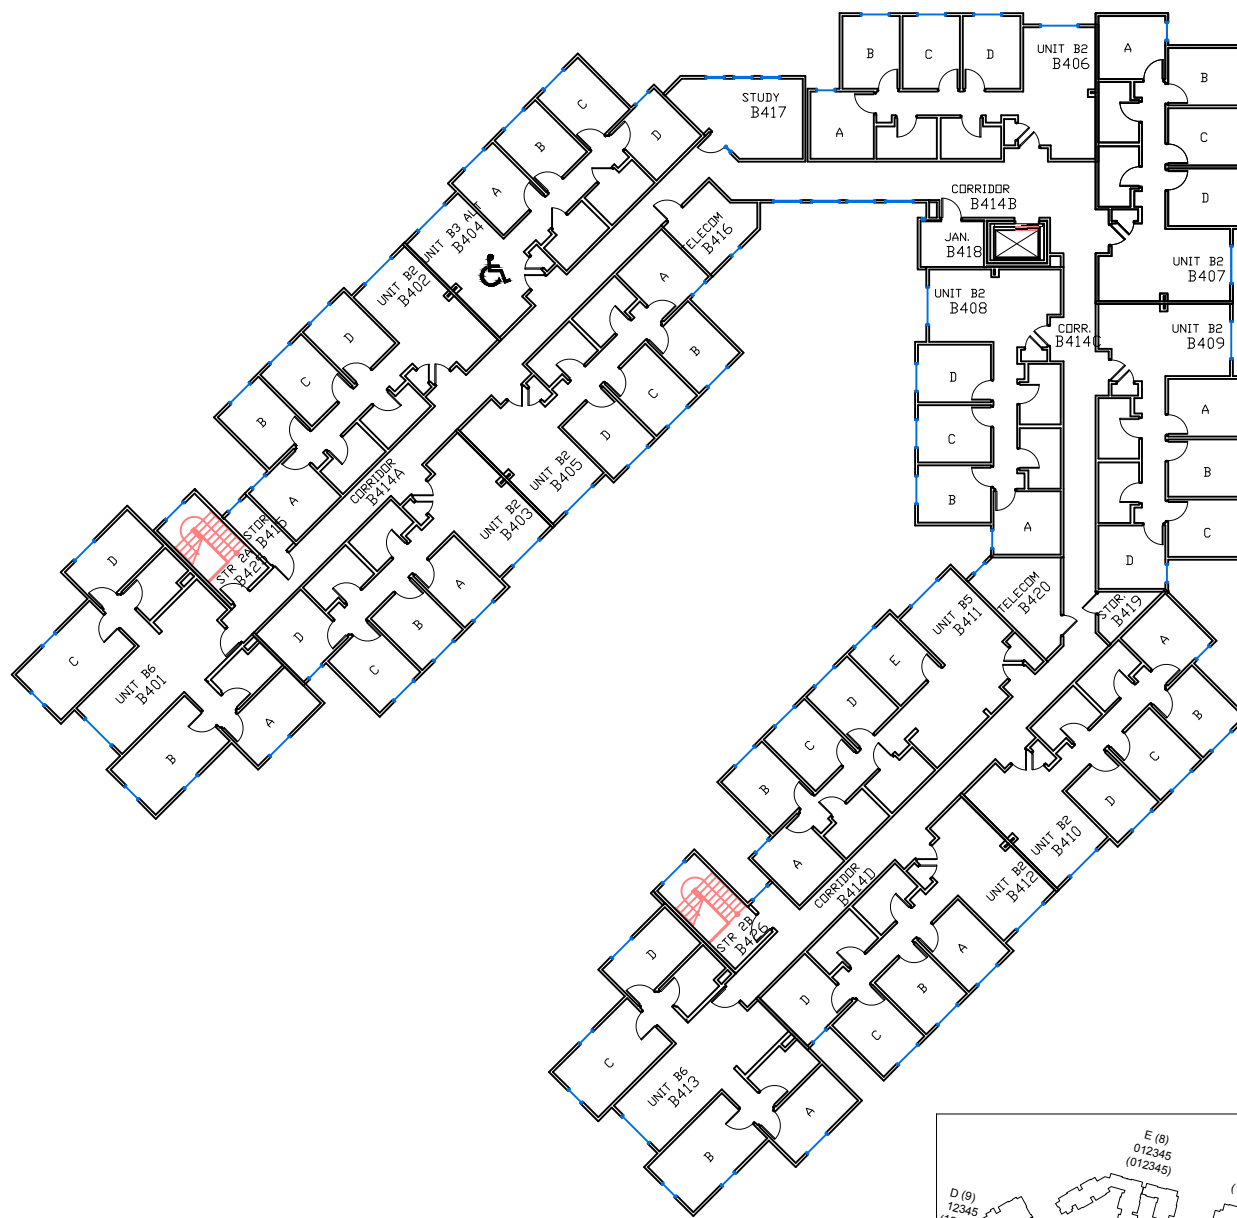

O:\Planroom\Database\building_Floor_Plans\Plan_Book\Building 171-B_Buena Vista.dwg