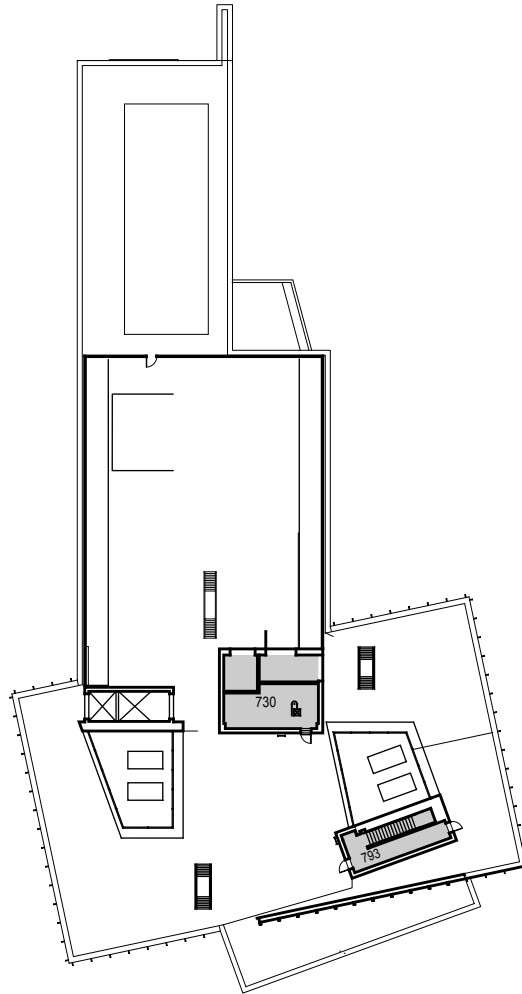

O:\Planroom\Database\building\Floor_Plans\Plan_Book\Building 180-0_Warren J. Baker Center for Science and Mathematics.dwg

CAL POLY

SAN LUIS OBISPO

Facilities

Warren J. Baker Center for
Science and Mathematics

Space Data <http://afd.calpoly.edu/facilities/spacefacility/space_data.asp>

Roof

CAGR	CLA	
CARCH	CSM	UNIV
CBUS		ADMIN
CENGR	NON STATE	NON ASSIGNABLE

June 2015

1"=55'