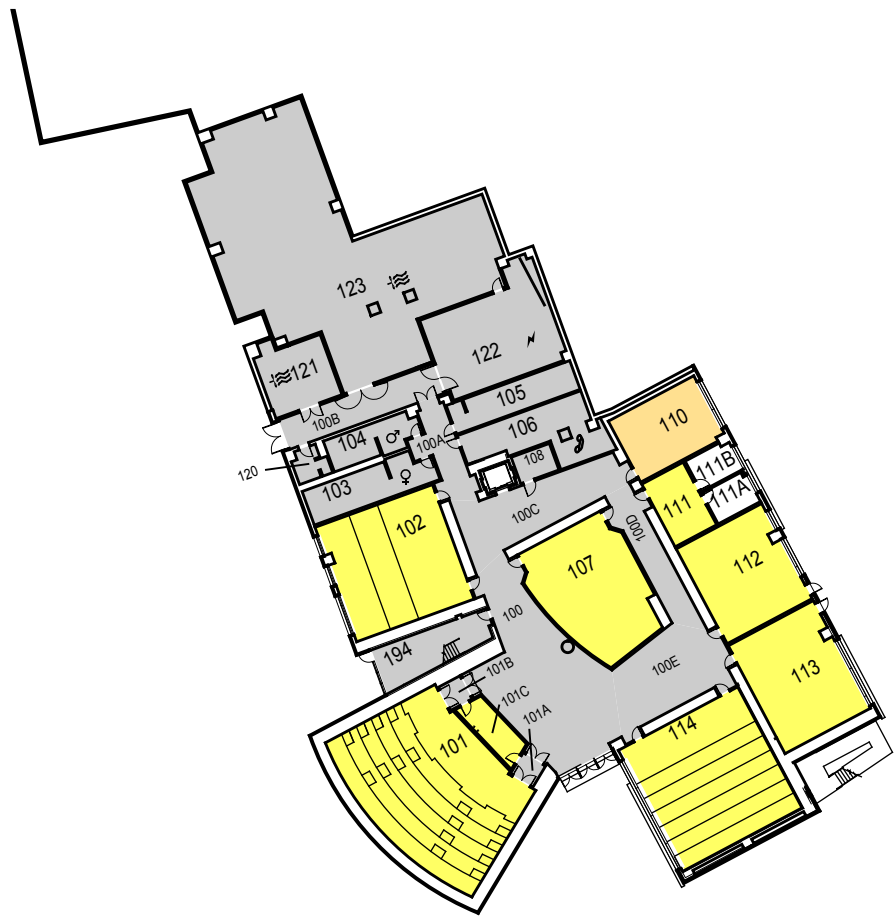

O:\Planroom\Database\building_Floor_Plans\Plan_Book\Building 180-0_Warren J. Baker Center for Science and Mathematics.dwg

CAL POLY

SAN LUIS OBISPO

Facilities

Warren J. Baker Center for Science and Mathematics

Floor 1

Space Data http://afd.calpoly.edu/facilities/spacefacility/space_data.asp

CAGR	CLA	
CARCH	CSM	UNIV
CBUS		ADMIN
CENGR	NON STATE	NON ASSIGNABLE

June 2015

1"=55'

O:\Planroom\Database\building_Floor_Plans\Plan_Book\Building 180-0_Warren J. Baker Center for Science and Mathematics.dwg