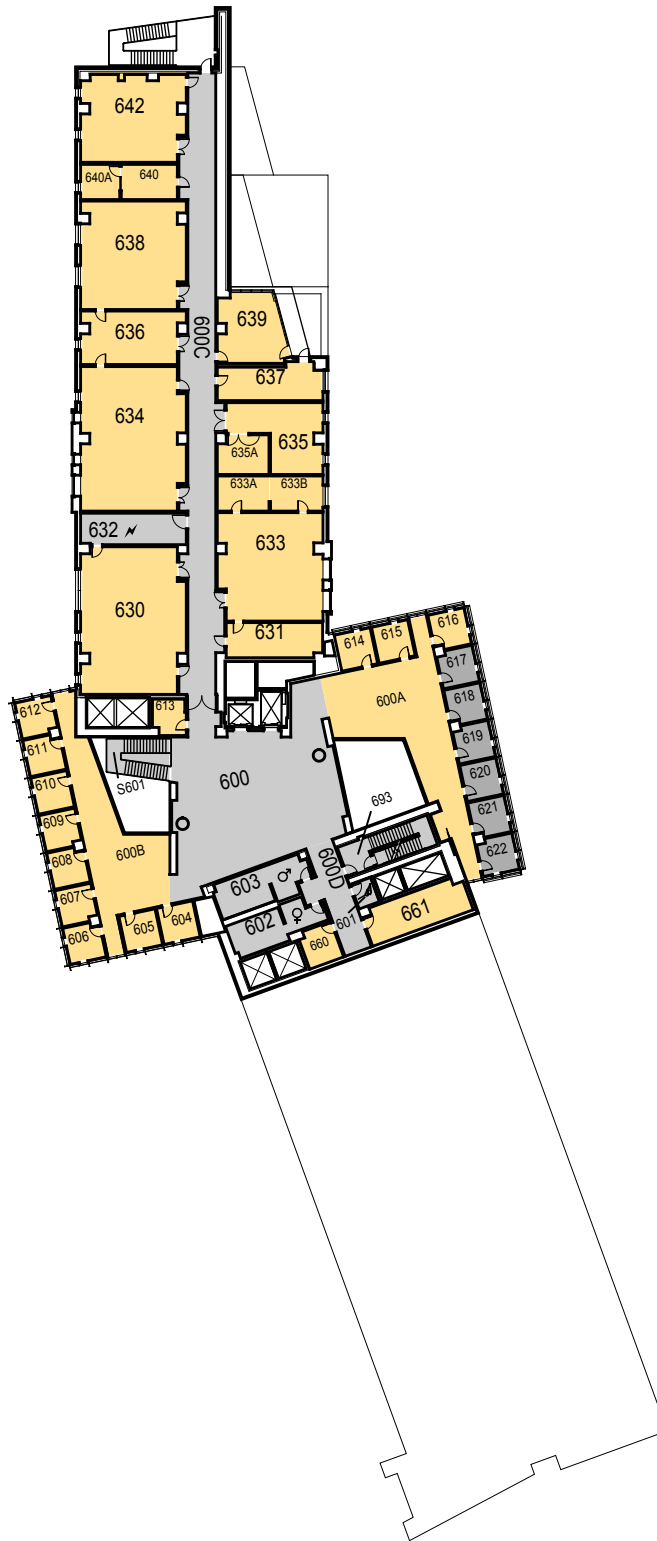

Floor 4

Space Data http://afd.calpoly.edu/facilities/spacefacility/space_data.asp

CAGR	CLA	
CARCH	CSM	UNIV
CBUS		ADMIN
CENGR	NON STATE	NON ASSIGNABLE

June 2015

1"=55'

O:\Planroom\Database\building\Floor_Plans\Plan_Book\Building 180-0_Warren J. Baker Center for Science and Mathematics.dwg

CAL POLY

SAN LUIS OBISPO

Facilities

Warren J. Baker Center for Science and Mathematics

Floor 5

Space Data http://afd.calpoly.edu/facilities/spacefacility/space_data.asp

CAGR	CLA	
CARCH	CSM	UNIV
CBUS		ADMIN
CENGR	NON STATE	NON ASSIGNABLE

June 2015

1"=55'

O:\Planroom\Database\building\Floor_Plans\Plan_Book\Building 180-0_Warren J. Baker Center for Science and Mathematics.dwg

CAL POLY

SAN LUIS OBISPO

Facilities

Warren J. Baker Center for Science and Mathematics