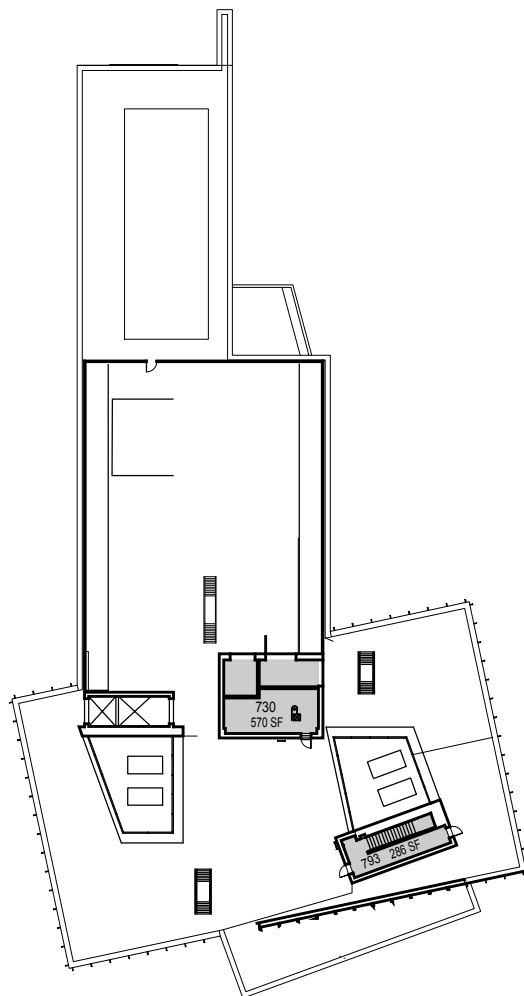

Floor 6

Space Data http://afd.calpoly.edu/facilities/spacefacility/space_data.asp

CAGR	CLA	
CARCH	CSM	UNIV
CBUS		ADMIN
CENGR	NON STATE	NON ASSIGNABLE

July 2017

1"=55'

Facilities

O:\Planroom\Database\building_Floor_Plans\Plan_Book\Building 180-0_Warren J. Baker Center for Science and Mathematics.dwg