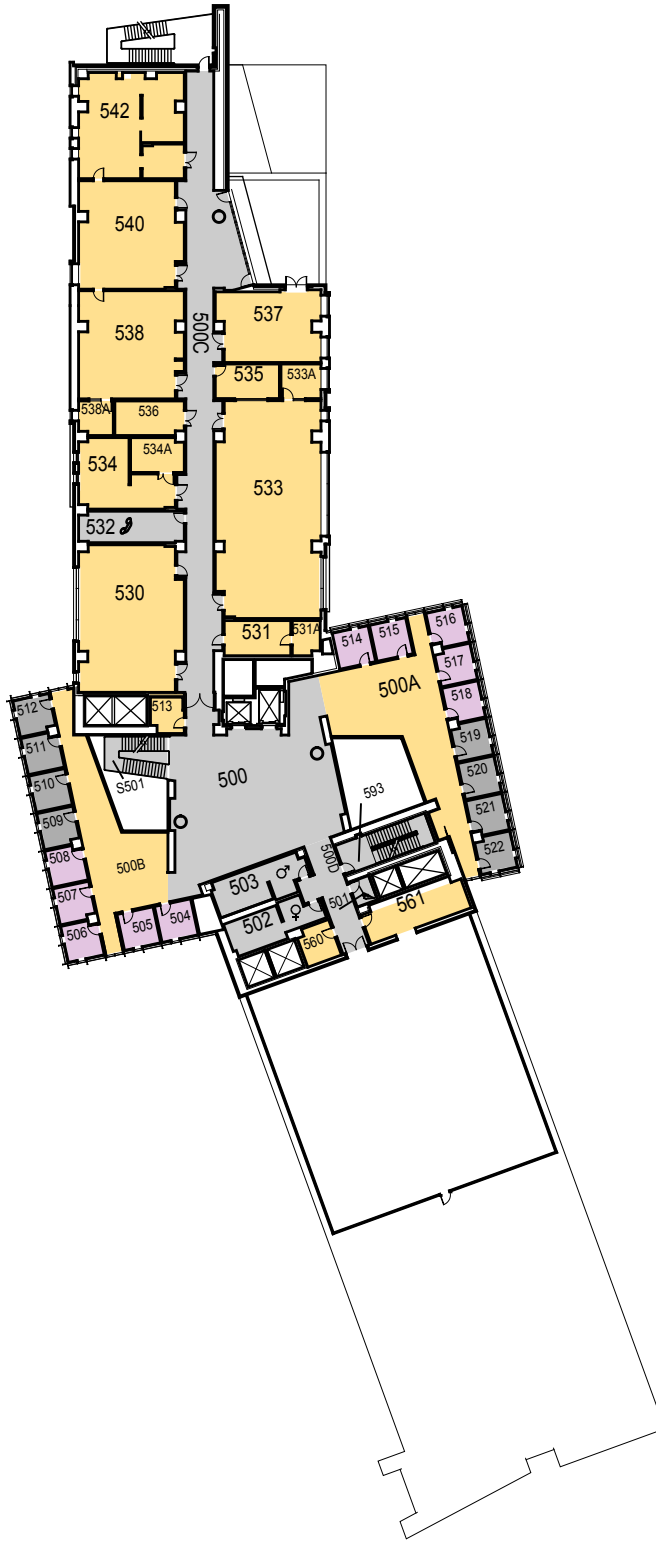

Floor 4

Space Data http://afd.calpoly.edu/facilities/spacefacility/space_data.asp

CAGR	CLA	
CARCH	CSM	UNIV
CBUS		ADMIN
CENGR	NON STATE	NON ASSIGNABLE

June 2015

1"=55'

O:\Planroom\Database\building\Floor_Plans\Plan_Book\Building 180-0_Warren J. Baker Center for Science and Mathematics.dwg