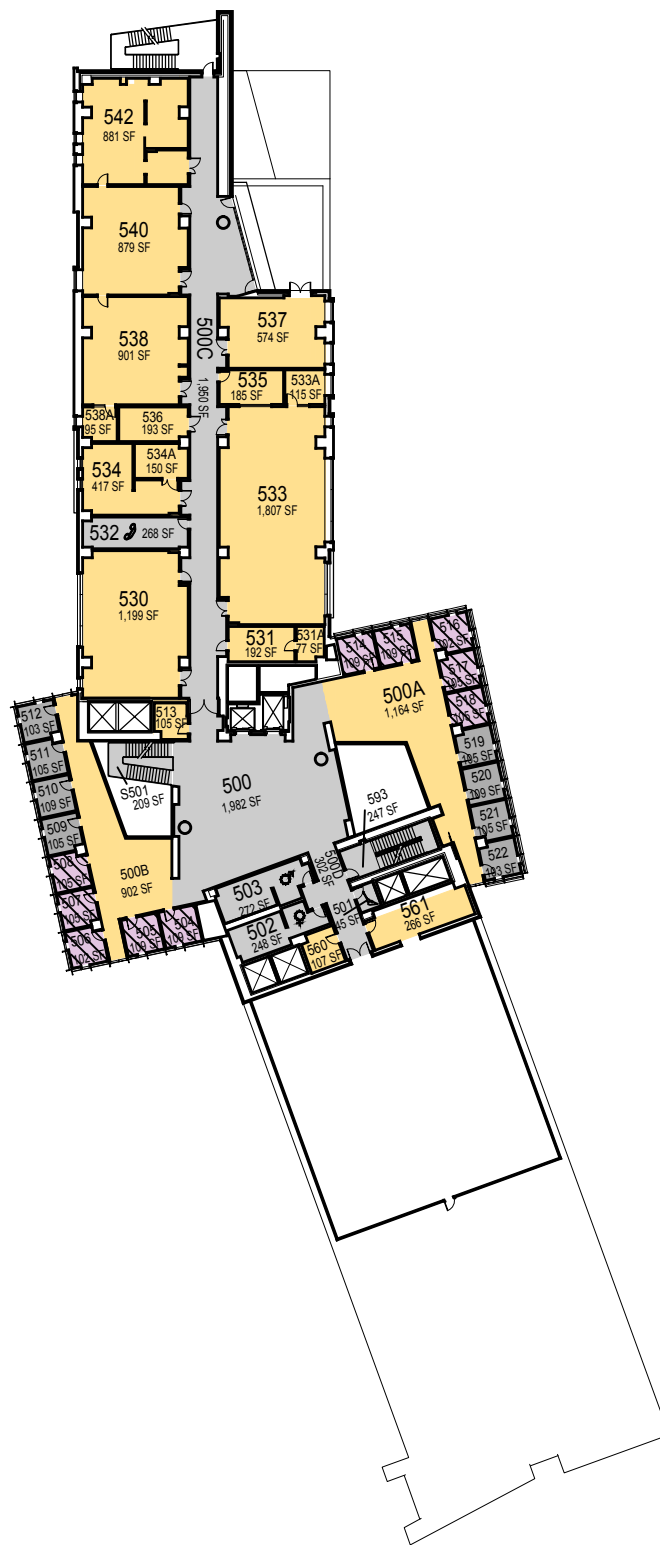

July 2017

1"=55'

Facilities

O:\Planroom\Database\building_Floor_Plans\Plan_Book\Building 180-0_Warren J. Baker Center for Science and Mathematics.dwg

CAGR	CLA	
CARCH	CSM	UNIV
CBUS		ADMIN
CENGR	NON STATE	NON ASSIGNABLE

Space Data http://afd.calpoly.edu/facilities/spacefacility/space_data.asp

CAGR	CLA	
CARCH	CSM	UNIV
CBUS		ADMIN
CENGR	NON STATE	NON ASSIGNABLE

July 2017

1"=55'

Facilities

O:\Planroom\Database\building_Floor_Plans\Plan_Book\Building 180-0_Warren J. Baker Center for Science and Mathematics.dwg