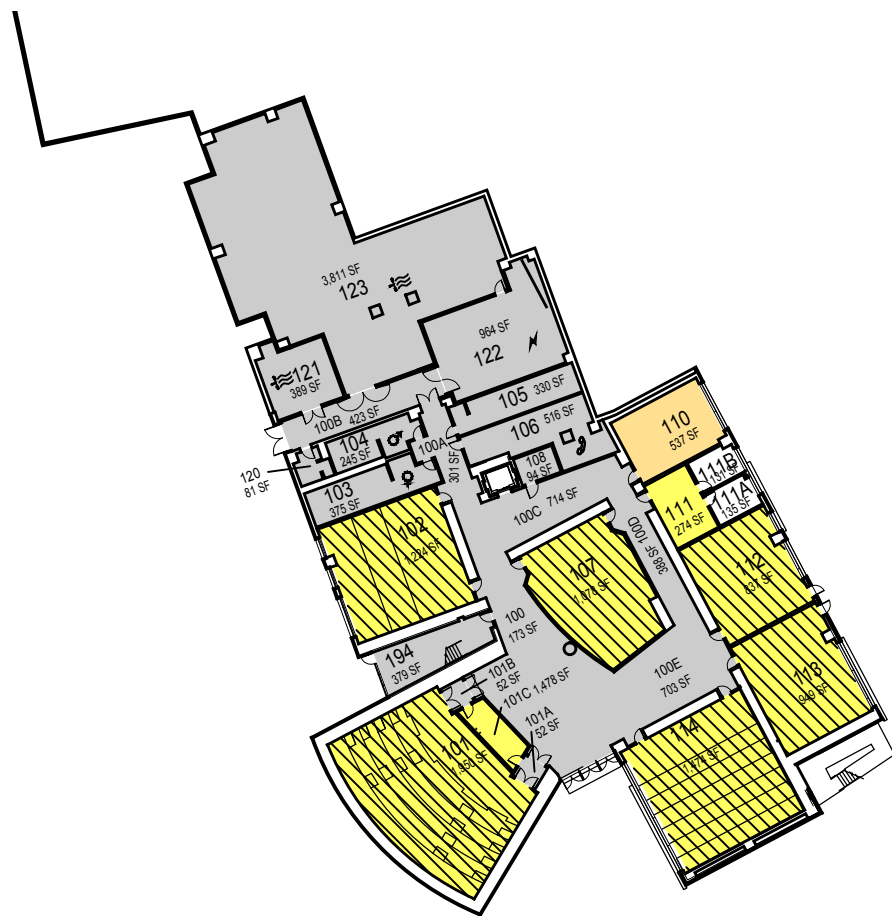

O:\Planroom\Database\building_Floor_Plans\Plan_Book\Building 180-0_Warren J. Baker Center for Science and Mathematics.dwg

CAL POLY

SAN LUIS OBISPO

Warren J. Baker Center for Science and Mathematics

Floor 1

Space Data http://afd.calpoly.edu/facilities/spacefacility/space_data.asp

CAGR	CLA	
CARCH	CSM	UNIV
CBUS		ADMIN
CENGR	NON STATE	NON ASSIGNABLE

July 2017

1"=55'

O:\Planroom\Database\building_Floor_Plans\Plan_Book\Building 180-0_Warren J. Baker Center for Science and Mathematics.dwg