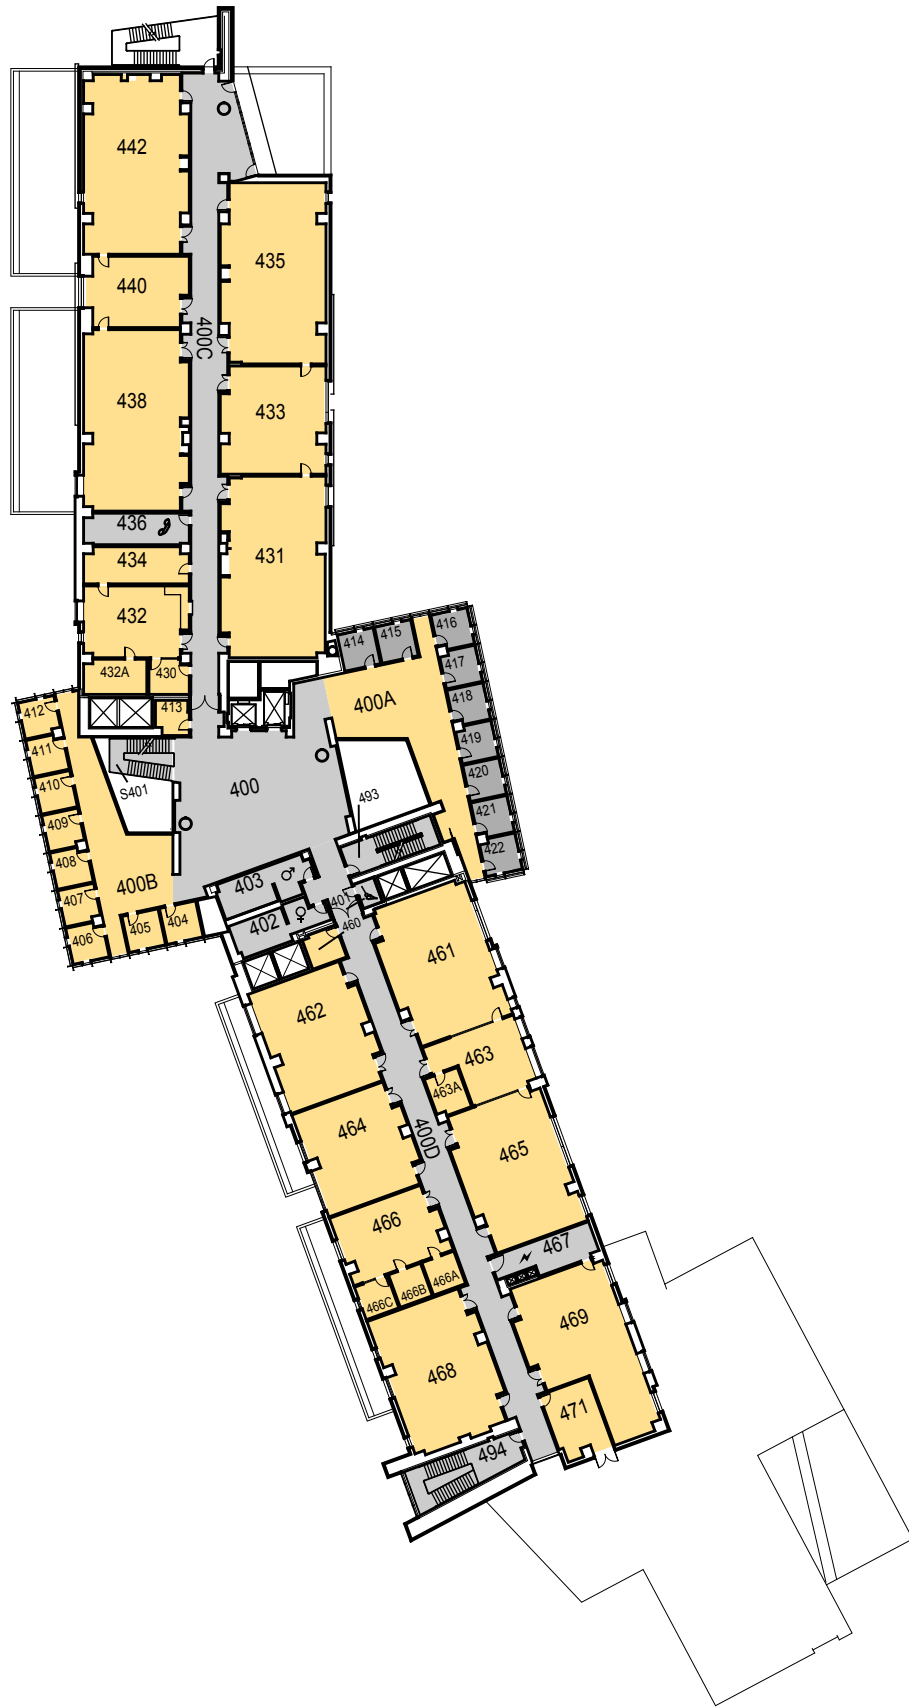

Floor 1

Space Data http://afd.calpoly.edu/facilities/spacefacility/space_data.asp

CAGR	CLA	
CARCH	CSM	UNIV
CBUS		ADMIN
CENGR	NON STATE	NON ASSIGNABLE

June 2015

1"=55'

O:\Planroom\Database\building_Floor_Plans\Plan_Book\Building 180-0_Warren J. Baker Center for Science and Mathematics.dwg

CAGR	CLA	
CARCH	CSM	UNIV
CBUS		ADMIN
CENGR	NON STATE	NON ASSIGNABLE

O:\Planroom\Database\building\Floor_Plans\Plan_Book\Building 180-0_Warren J. Baker Center for Science and Mathematics.dwg

CAGR	CLA	
CARCH	CSM	UNIV
CBUS		ADMIN
CENGR	NON STATE	NON ASSIGNABLE

O:\Planroom\Database\building\Floor_Plans\Plan_Book\Building 180-0_Warren J. Baker Center for Science and Mathematics.dwg

CAL POLY

SAN LUIS OBISPO

Facilities

Warren J. Baker Center for Science and Mathematics