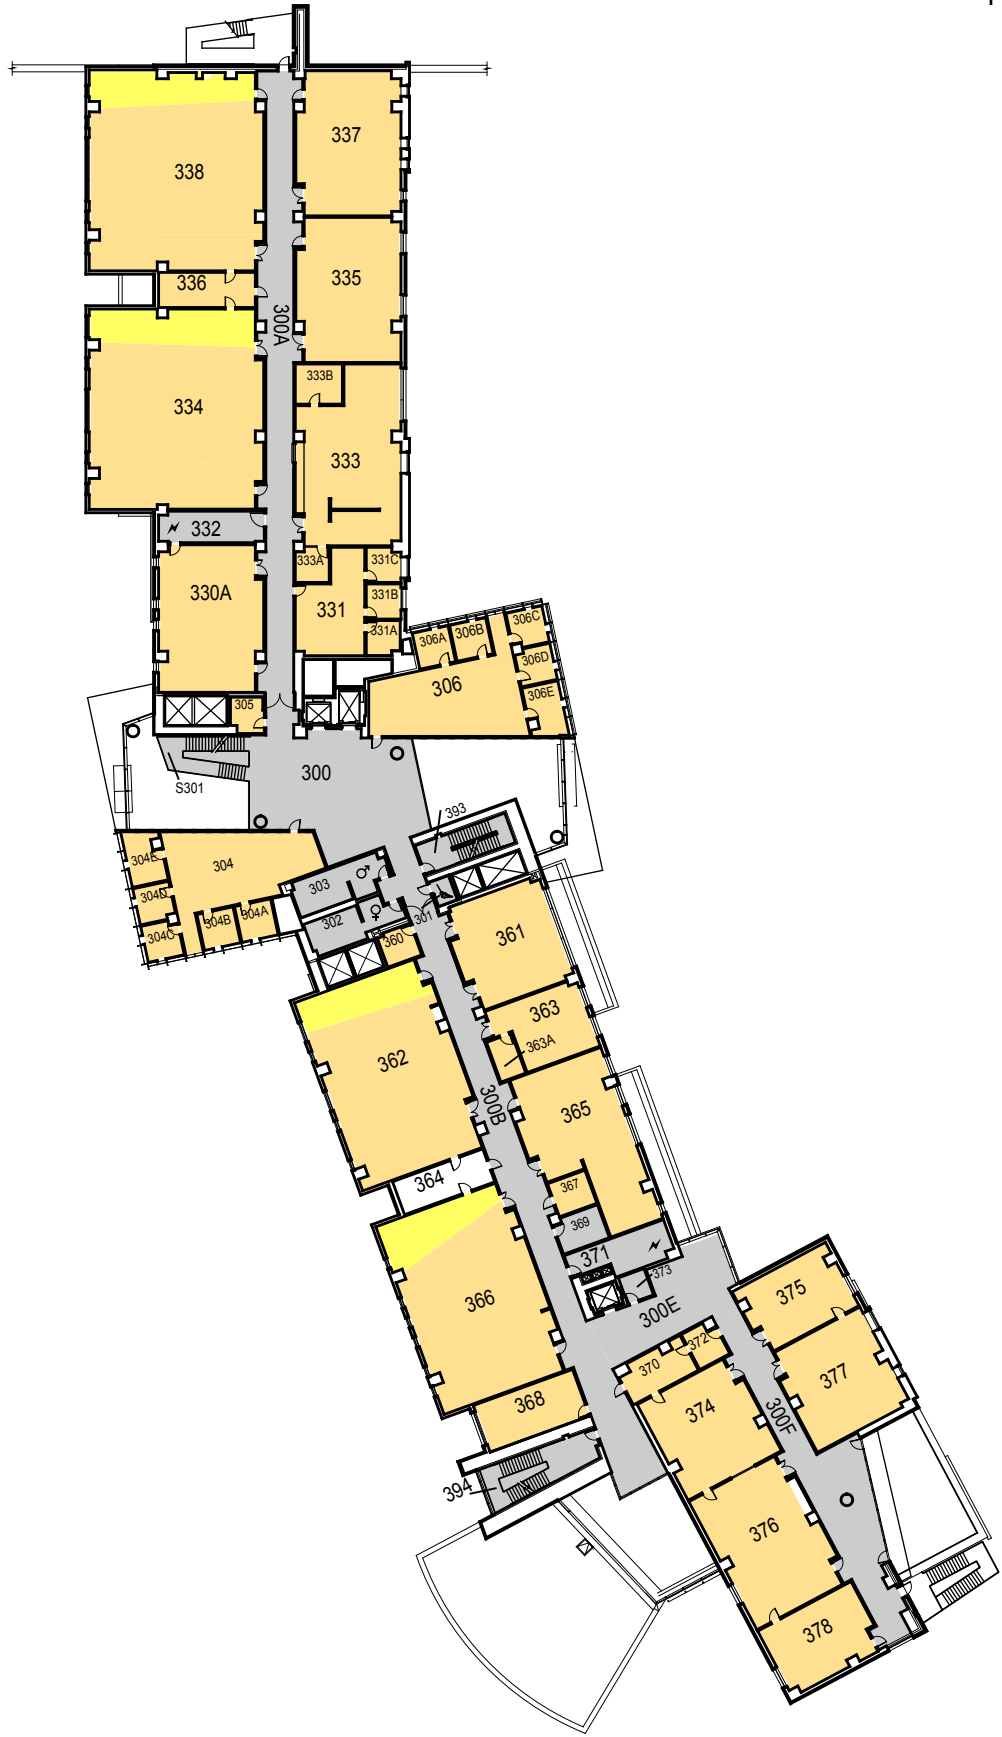

Floor 1

Space Data http://afd.calpoly.edu/facilities/spacefacility/space_data.asp

CAGR	CLA	
CARCH	CSM	UNIV
CBUS		ADMIN
CENGR	NON STATE	NON ASSIGNABLE

June 2015

1"=55'

O:\Planroom\Database\building_Floor_Plans\Plan_Book\Building 180-0_Warren J. Baker Center for Science and Mathematics.dwg

CAGR	CLA	
CARCH	CSM	UNIV
CBUS		ADMIN
CENGR	NON STATE	NON ASSIGNABLE

O:\Planroom\Database\building\Floor_Plans\Plan_Book\Building 180-0_Warren J. Baker Center for Science and Mathematics.dwg

CAGR	CLA	
CARCH	CSM	UNIV
CBUS		ADMIN
CENGR	NON STATE	NON ASSIGNABLE