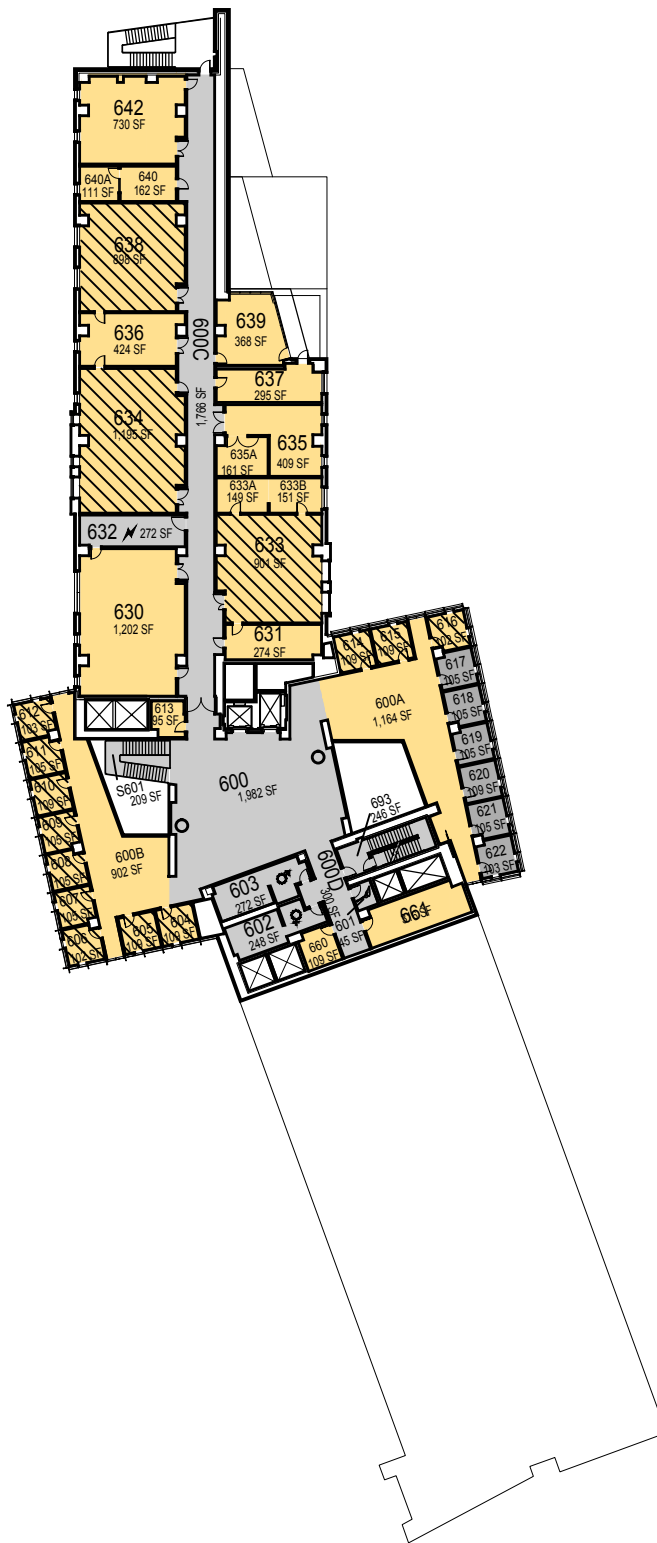

Space Data http://afd.calpoly.edu/facilities/spacefacility/space_data.asp

CAGR	CLA	
CARCH	CSM	UNIV
CBUS		ADMIN
CENGR	NON STATE	NON ASSIGNABLE

July 2017

1"=55'

Facilities

O:\Planroom\Database\building_Floor_Plans\Plan_Book\Building 180-0_Warren J. Baker Center for Science and Mathematics.dwg

CAL POLY

SAN LUIS OBISPO

Warren J. Baker Center for
Science and Mathematics

Floor 5

Space Data http://afd.calpoly.edu/facilities/spacefacility/space_data.asp

CAGR	CLA	
CARCH	CSM	UNIV
CBUS		ADMIN
CENGR	NON STATE	NON ASSIGNABLE

July 2017

1"=55'

Facilities

O:\Planroom\Database\building_Floor_Plans\Plan_Book\Building 180-0_Warren J. Baker Center for Science and Mathematics.dwg

CAL POLY

SAN LUIS OBISPO

Warren J. Baker Center for
Science and Mathematics