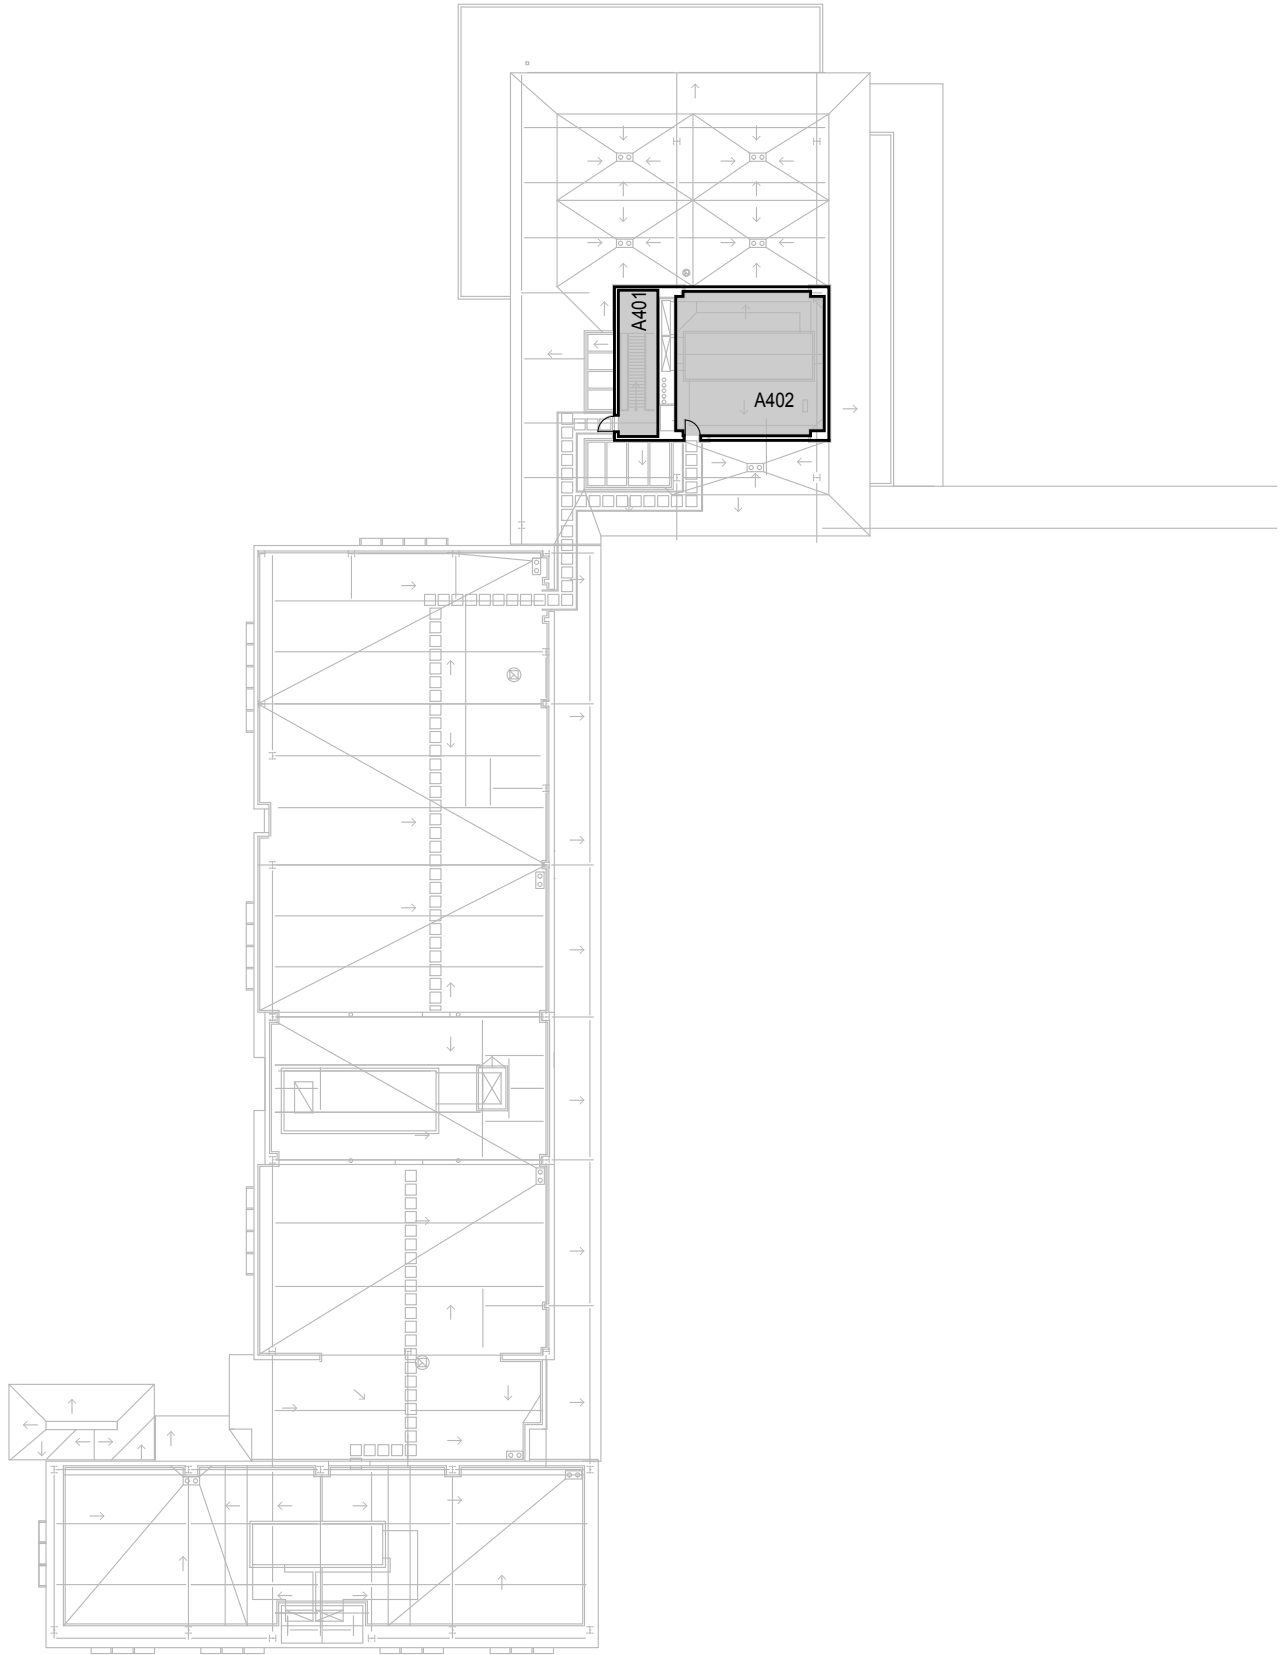

CAL POLY

SAN LUIS OBISPO

Facility Services

Construction Innovations Center

www.facilities.calpoly.edu

Facilities Planning and Capital Projects

Floor 3

CAGR	CLA	
CARCH	CSM	UNIV
CBUS		ADMIN
CENGR	NON STATE	NON ASSIGNABLE

August 2013

1"=35'

O:\Planroom\Database\building\Floor_Plans\Plan_Book\Building 186-0_Construction Innovations Center.dwg

CAL POLY

Construction Innovations Center

SAN LUIS OBISPO

www.facilities.calpoly.edu

Facility Services