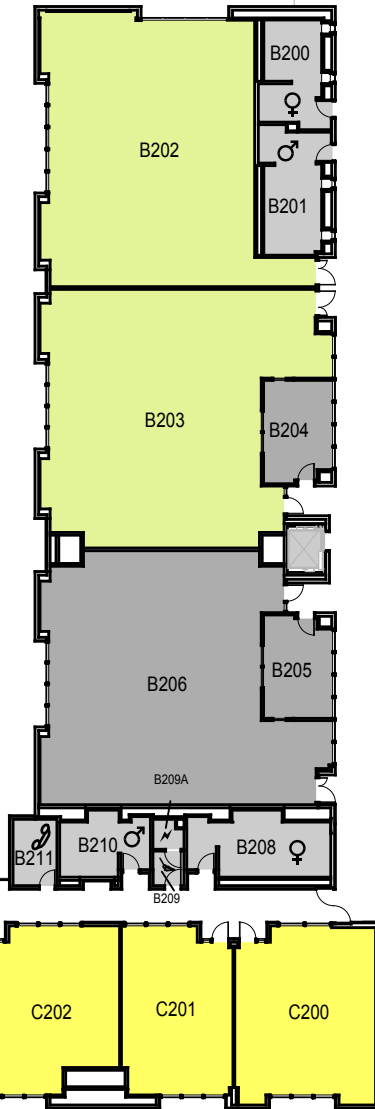

Basement

CAGR	CLA	
CARCH	CSM	UNIV
CBUS		ADMIN
CENGR	NON STATE	NON ASSIGNABLE

August 2013

1"=35'

O:\Planroom\Database\building\Floor_Plans\Plan_Book\Building 186-0_Construction Innovations Center.dwg

CAL POLY

August 2013

1"=35'

O:\Planroom\Database\building\Floor_Plans\Plan_Book\Building 186-0_Construction Innovations Center.dwg

CAL POLY

SAN LUIS OBISPO

Facility Services

Facilities Planning and Capital Projects

Construction Innovations Center