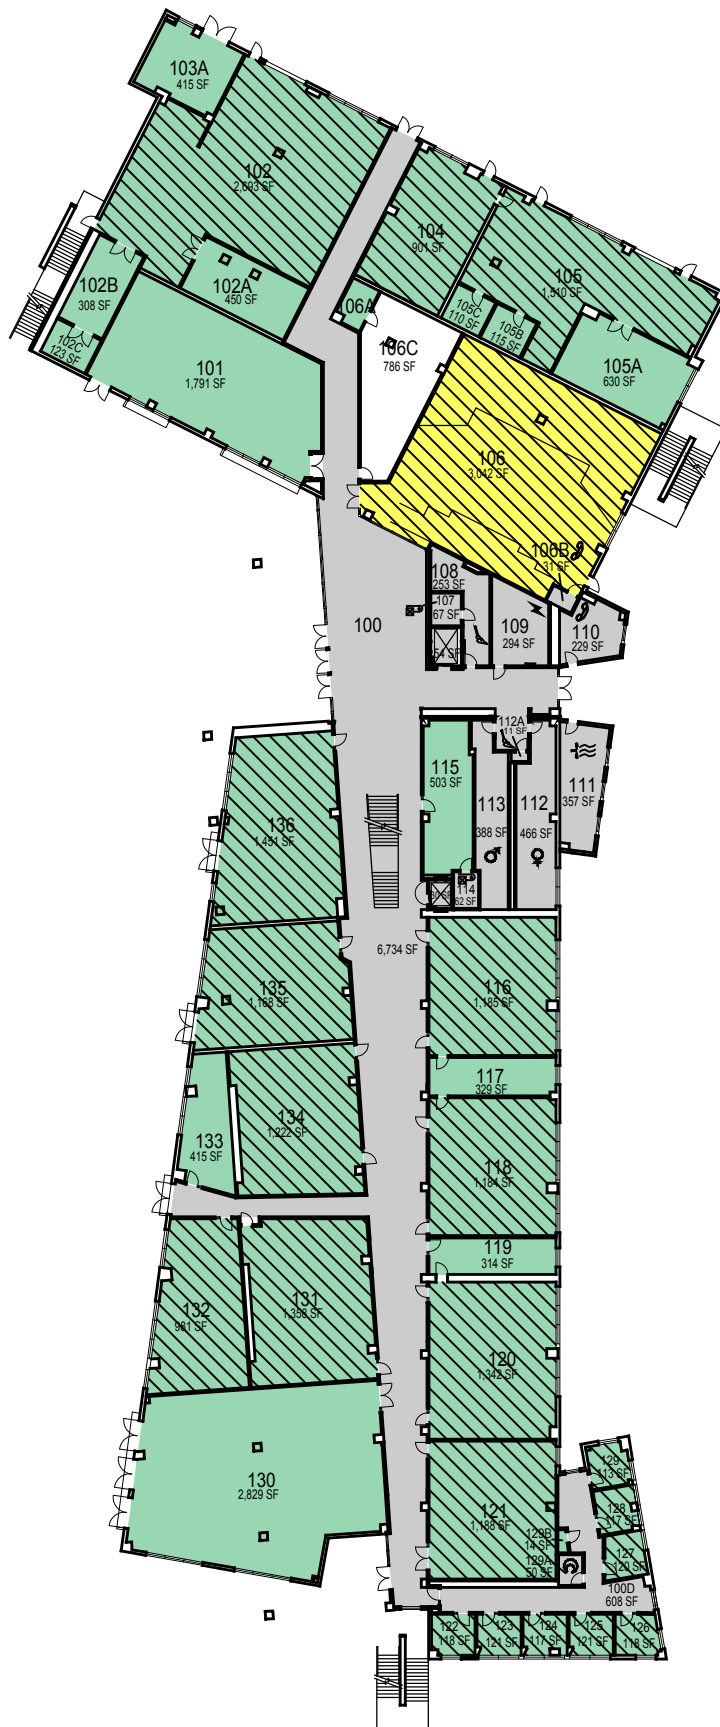

O:\Planroom\Database\building_Floor_Plans\Plan_Book\Building 192-0_Engineering IV.dwg

CAL POLY Engineering IV

SAN LUIS OBISPO

Space Data http://afd.calpoly.edu/facilities/spacefacility/space_data.asp

Floor 1

Facilities

CAGR	CLA	
CARCH	CSM	UNIV
CBUS		ADMIN
CENGR	NON STATE	NON ASSIGNABLE

July 2017

1"=50'

O:\Planroom\Database\building_Floor_Plans\Plan_Book\Building 192-0_Engineering IV.dwg

CAL POLY Engineering IV

1"=50'