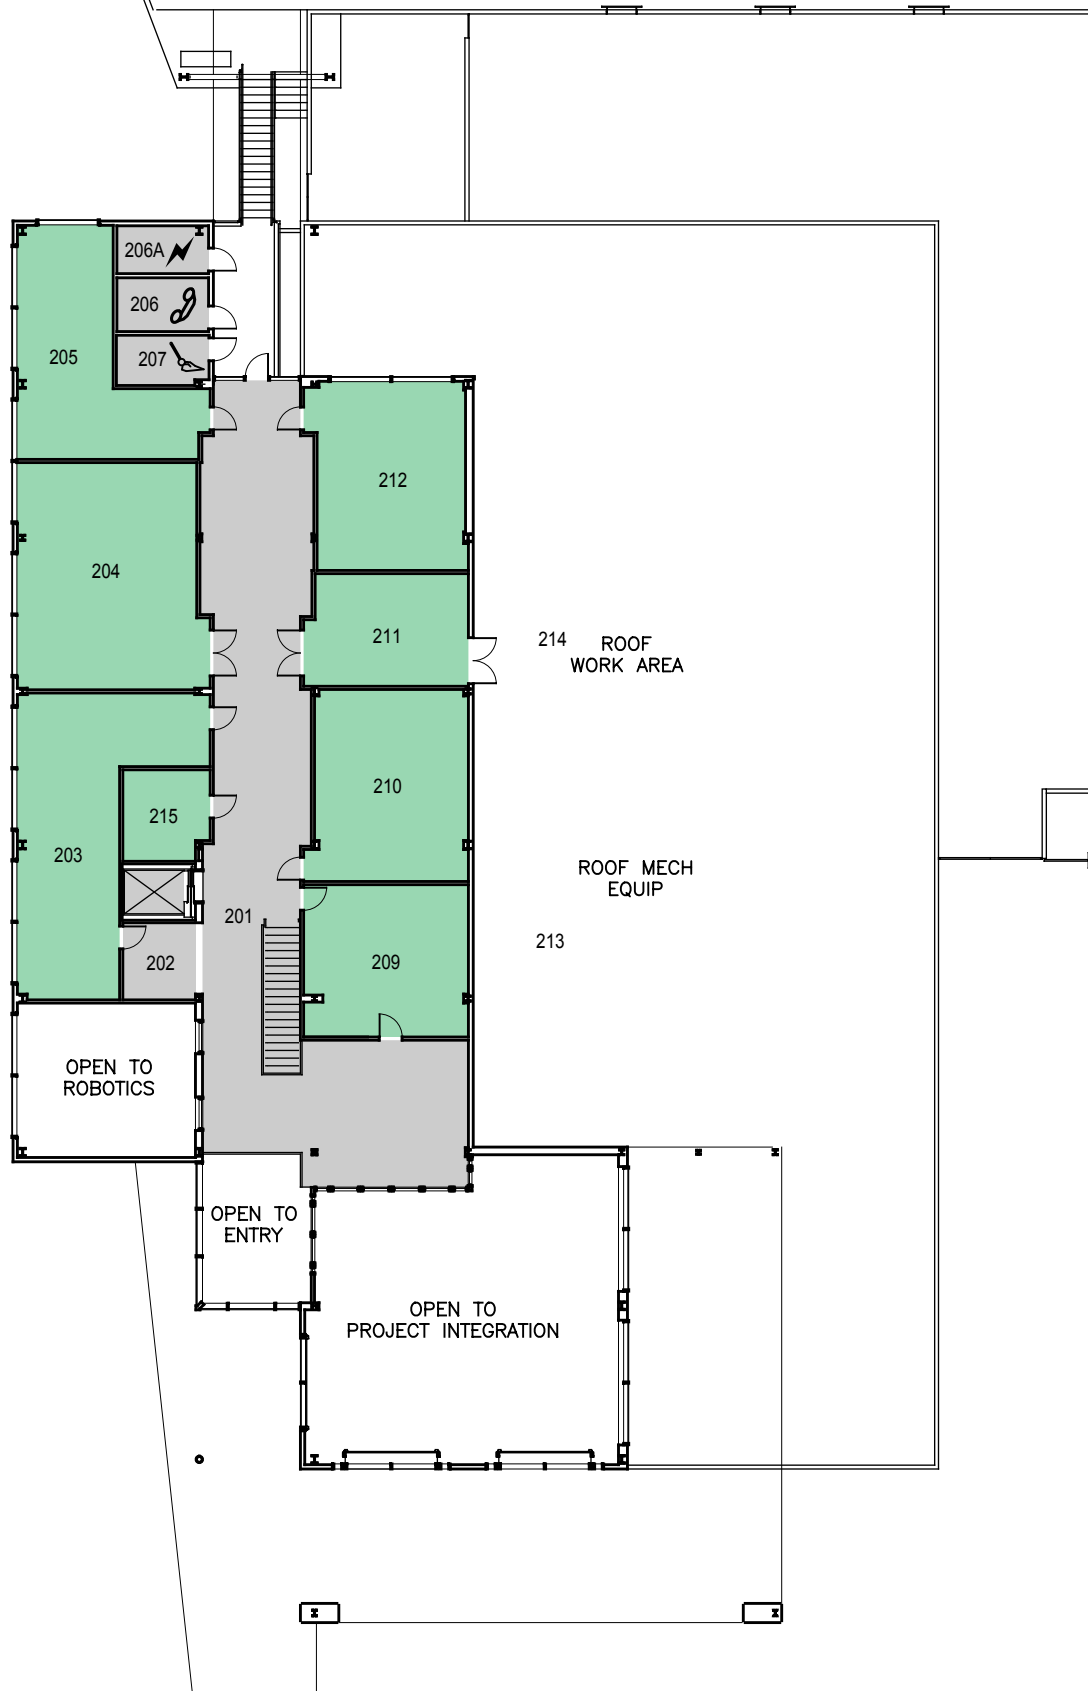

www.facilities.calpoly.edu

Floor 1

CAGR	CLA	
CARCH	CSM	UNIV
CBUS		ADMIN
CENGR	NON STATE	NON ASSIGNABLE

August 2013

1"=25'

O:\Planroom\Database\building\Floor_Plans\Plan_Book\Building 197-0_Bonderson Engineering Projects Center.dwg

August 2013

1"=25'