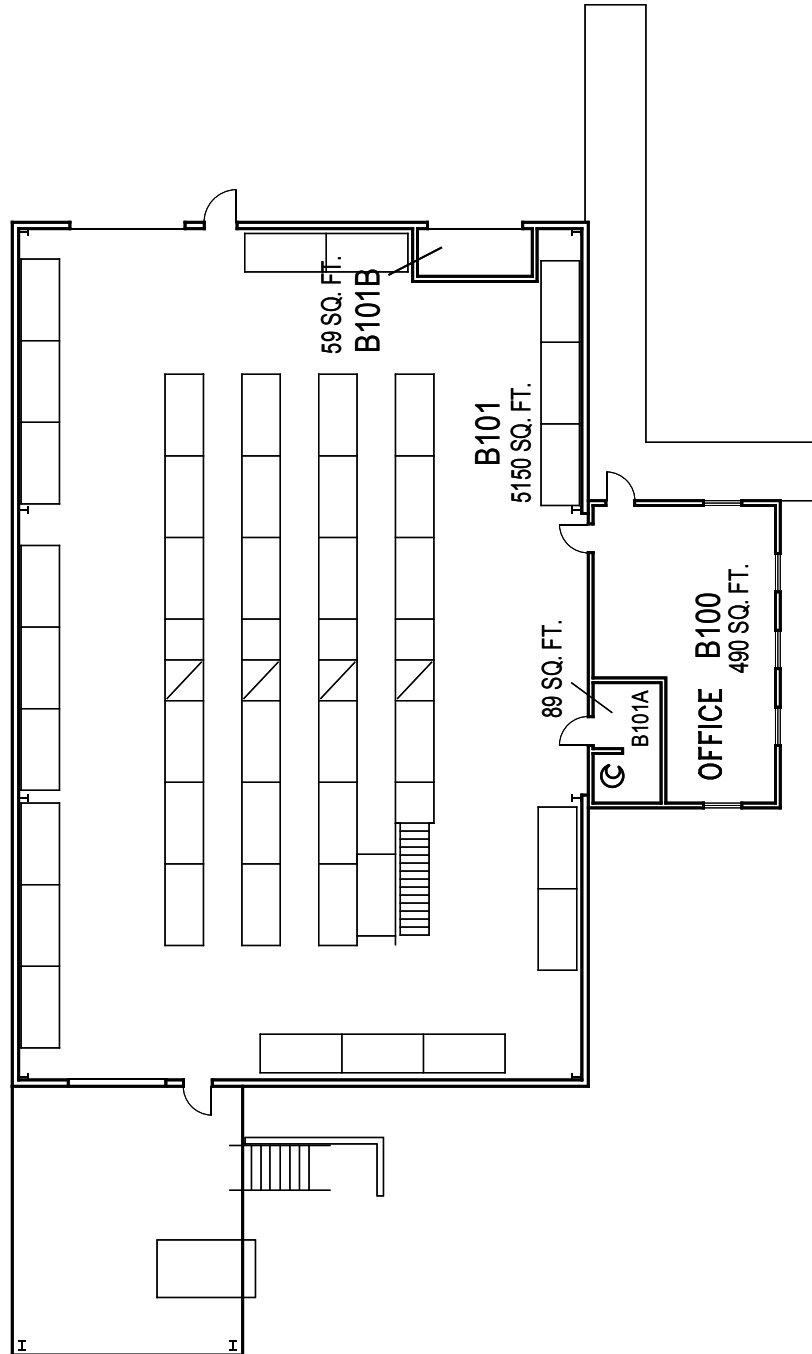

O:\Planroom\Database\building\Floor_Plans\Plan_Book\Building 371-B_Housing Depot.dwg

CAL POLY Housing Depot

SAN LUIS OBISPO

www.facilities.calpoly.edu

Facility Services

Facilities Planning and Capital Projects

Floor 1

June 2015

1"=20'