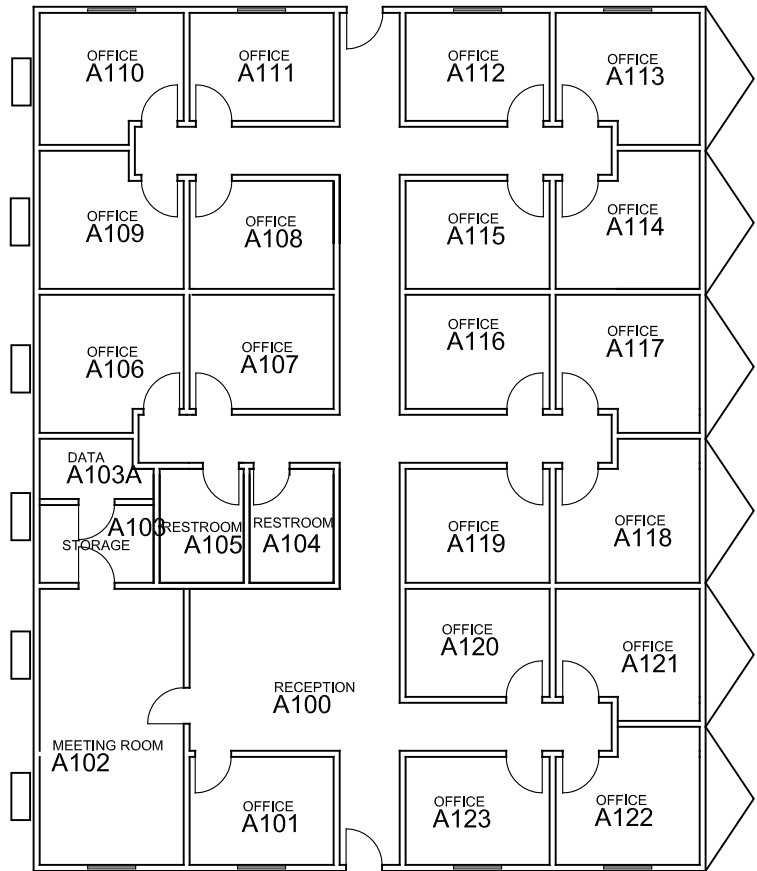

O:\Project Folders\491515\_Planroom\2014\_Modular Offices\Modular Room Numbers 3.dwg

BUILDING B

BUILDING A

1/16" = 1'-0"