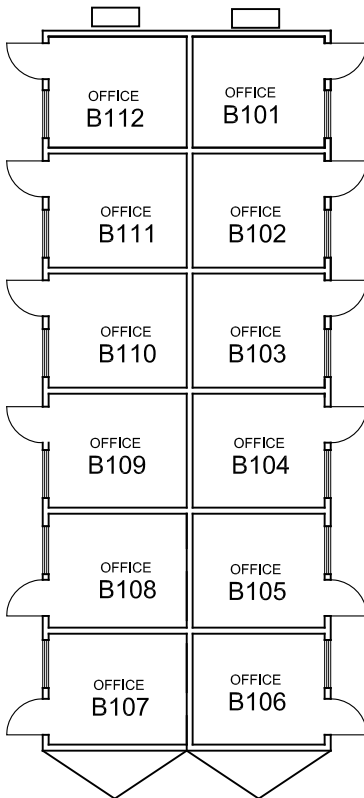

O:\Project Folders\491515\_Planroom\2014\_Modular Offices\Modular Room Numbers 3.dwg

BUILDING B

BUILDING A

# CAL POLY

1/16" = 1'-0"