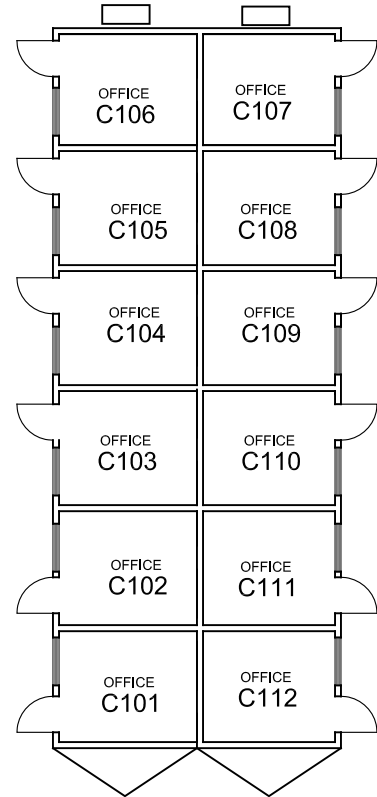

O:\Project Folders\491515_Planroom\2014_Modular Offices\Modular Room Numbers 3.dwg

BUILDING A

BUILDING B

BUILDING C

CAL POLY

SAN LUIS OBISPO

Facility Services Facilities Planning and Capital Projects

Building 92 Modulares #92M Poly Grove Trailer Park

8.20.2014	PLOT DATE
Modular Room Numbers 3.dwg	FILE
92	PS TAB
Rex M Wolf	PLOT BY

1/16" = 1'-0"