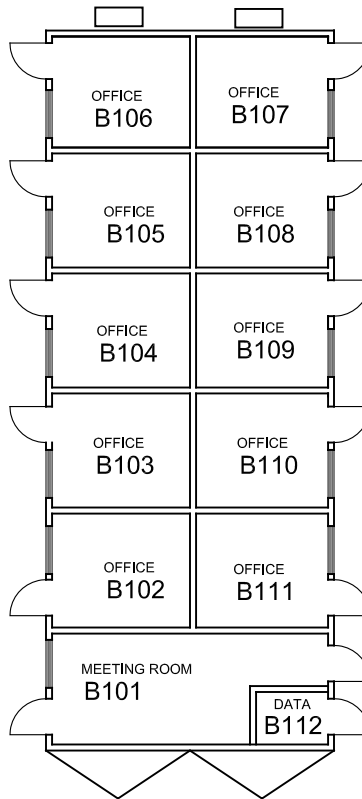

O:\Project Folders\491515_Planroom\2014_Modular Offices\Modular Room Numbers 3.dwg

BUILDING A

BUILDING B

BUILDING C

CAL POLY

SAN LUIS OBISPO

Facility Services Facilities Planning and Capital Projects

Building 92 Modulares #92M Poly Grove Trailer Park

8.20.2014	PLOT DATE
Modular Room Numbers 3.dwg	FILE
92	PS TAB
Rex M Wolf	PLOT BY

1/16" = 1'-0"