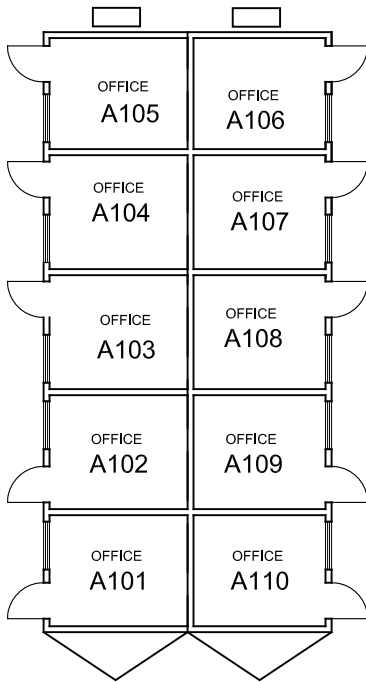

O:\Project Folders\491515_Planroom\2014_Modular Offices\Modular Room Numbers 3.dwg

BUILDING A

BUILDING B

BUILDING C

CAL POLY

SAN LUIS OBISPO

Facility Services Facilities Planning and Capital Projects

Building 92 Modulares #92M Poly Grove Trailer Park

8.20.2014	PLOT DATE
Modular Room Numbers 3.dwg	FILE
92	PS TAB
Rex M Wolf	PLOT BY

1/16" = 1'-0"