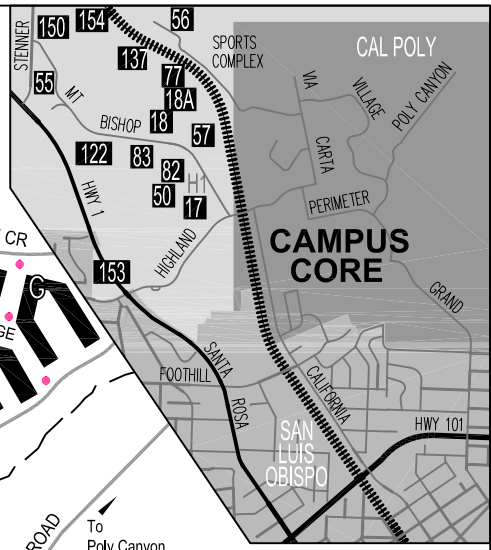

CAL POLY

SAN LUIS OBISPO

LEANING PINE ARBORETUM

371B

371 R-4

VICINITY MAP

Designated Smoking Zones

SPORTS COMPLEX ROAD

161 JANSSEN FIELD

160 BAGGETT STADIUM

SPORTS COMPLEX

From HWY 1

Take Mt Bishop for:

- Lot H-1
- Dairy # 18
- Rodeo # 77
- Poultry # 150
- Surplus # 50L
- Veterinary # 57
- Crops Unit # 17
- Rose Float # 50K
- Beef Cattle E C # 55
- Organic Farm # 137
- Animal Nutrition # 154
- Corp. Warehouse # 82

ARCH

EDUCATION

ENG. WEST

DEXTER

DEXTER LAWN

ENG. EAST

PERIMETER

SOUTH

113

114

Visitor Information Kiosk

- Parking Lots
- One-way Traffic
- Limited Access