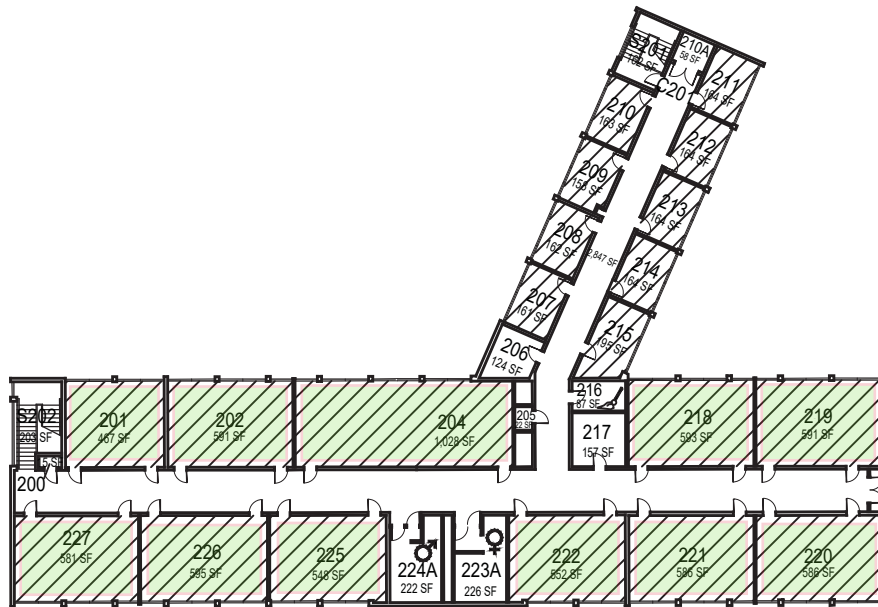

## Mathematics and Science

SAN LUIS OBISPO

Floor 1  
Space Data [http://afd.calpoly.edu/facilities/spacefacility/space\\_data.asp](http://afd.calpoly.edu/facilities/spacefacility/space_data.asp)

Facilities

June 2018

1"=45'

O:\Planroom\Database\building\Floor\_Plans\Plan\_Book\Building 038-0\_Mathematics and Science.dwg

June 2018

**CAL POLY**

Mathematics and Science

SAN LUIS OBISPO

Floor 2  
Space Data