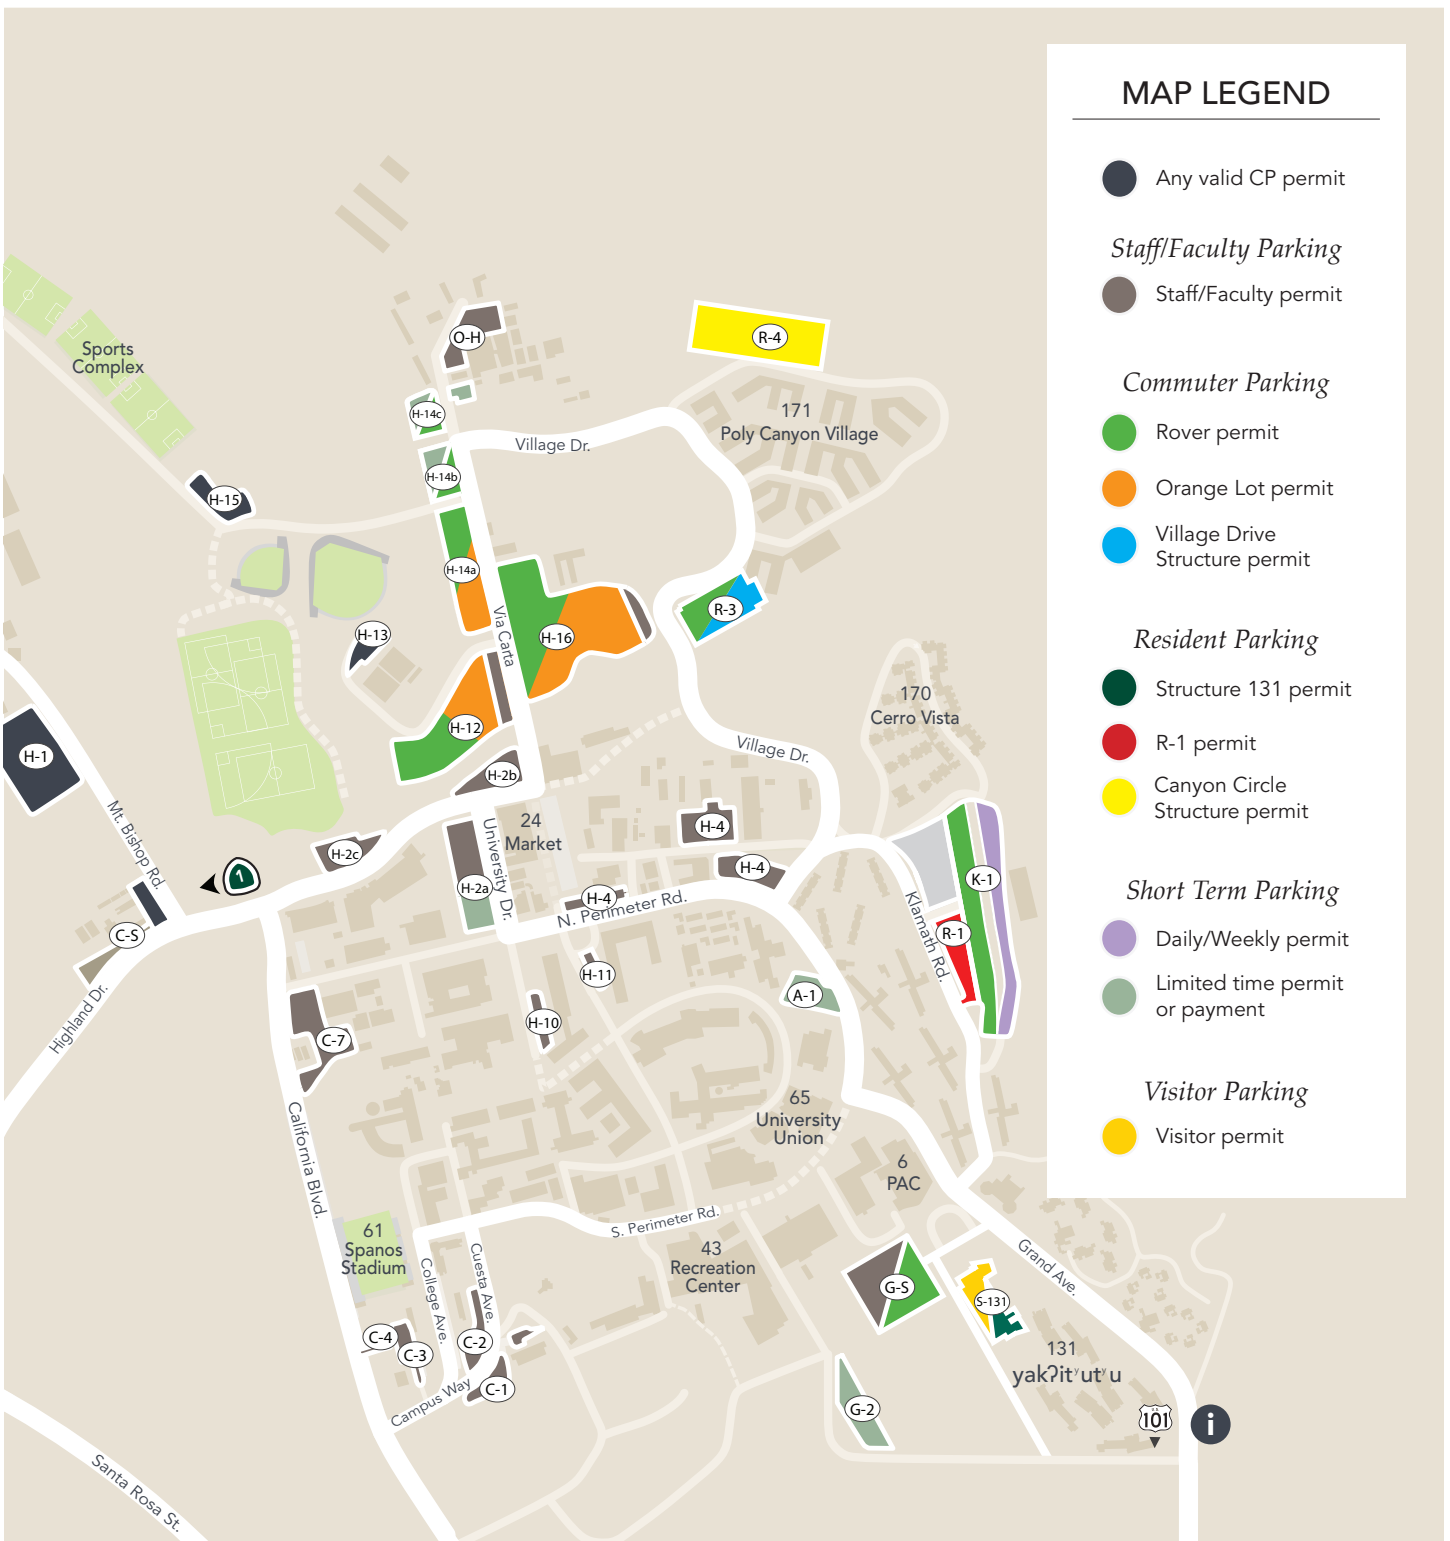

## MAP LEGEND

Any valid CP permit

### Commuter Parking

Rover permit

Orange Lot permit

Village Drive  
Structure permit

### Short Term Parking

Daily/Weekly permit

Limited time permit  
or payment

### Visitor Parking

Visitor permit