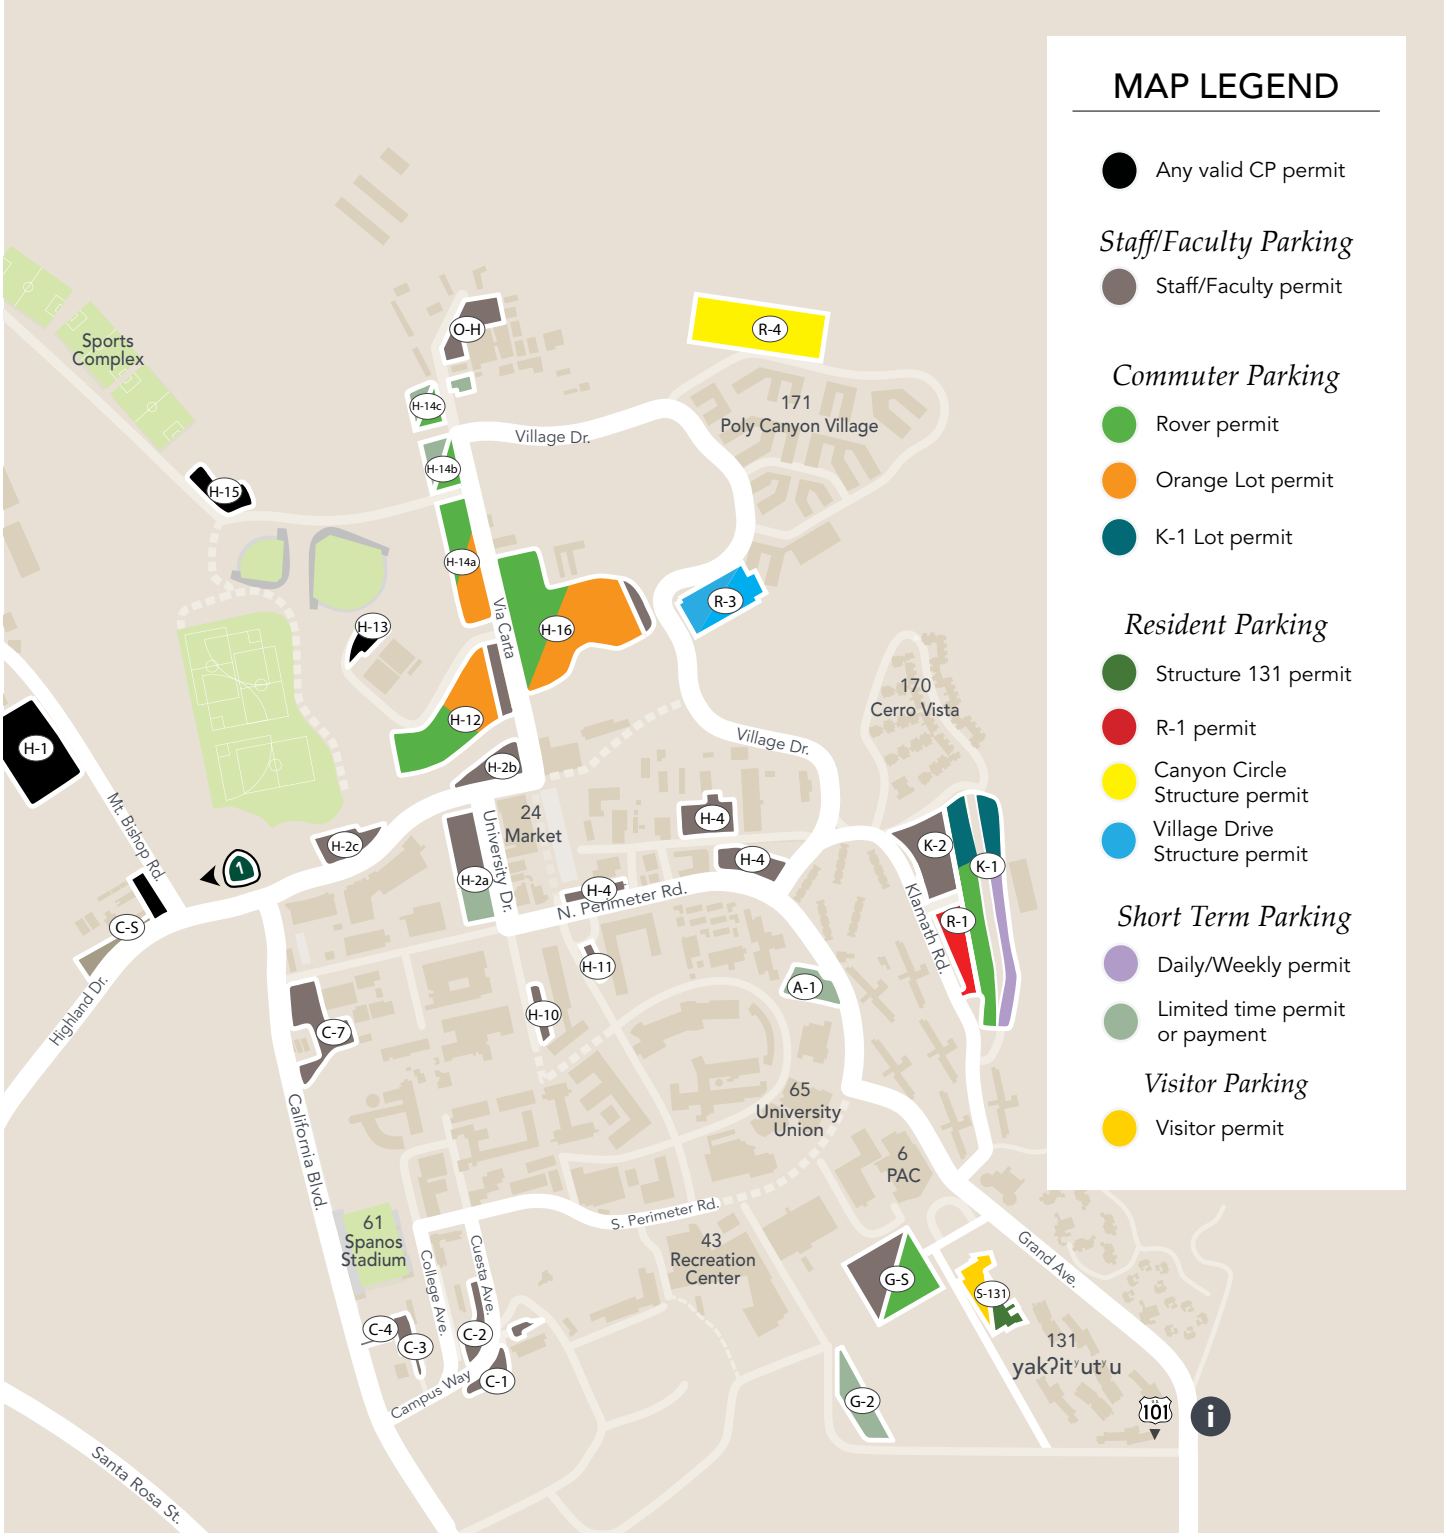

Cal Poly Parking Designations

Effective Fall Quarter, 2019

MAP LEGEND

● Any valid CP permit

Staff/Faculty Parking

● Staff/Faculty permit

Commuter Parking

● Rover permit

● Orange Lot permit

● K-1 Lot permit

Resident Parking

● Structure 131 permit

● R-1 permit

● Canyon Circle Structure permit

● Village Drive Structure permit

Short Term Parking

● Daily/Weekly permit

● Limited time permit or payment

Visitor Parking

● Visitor permit