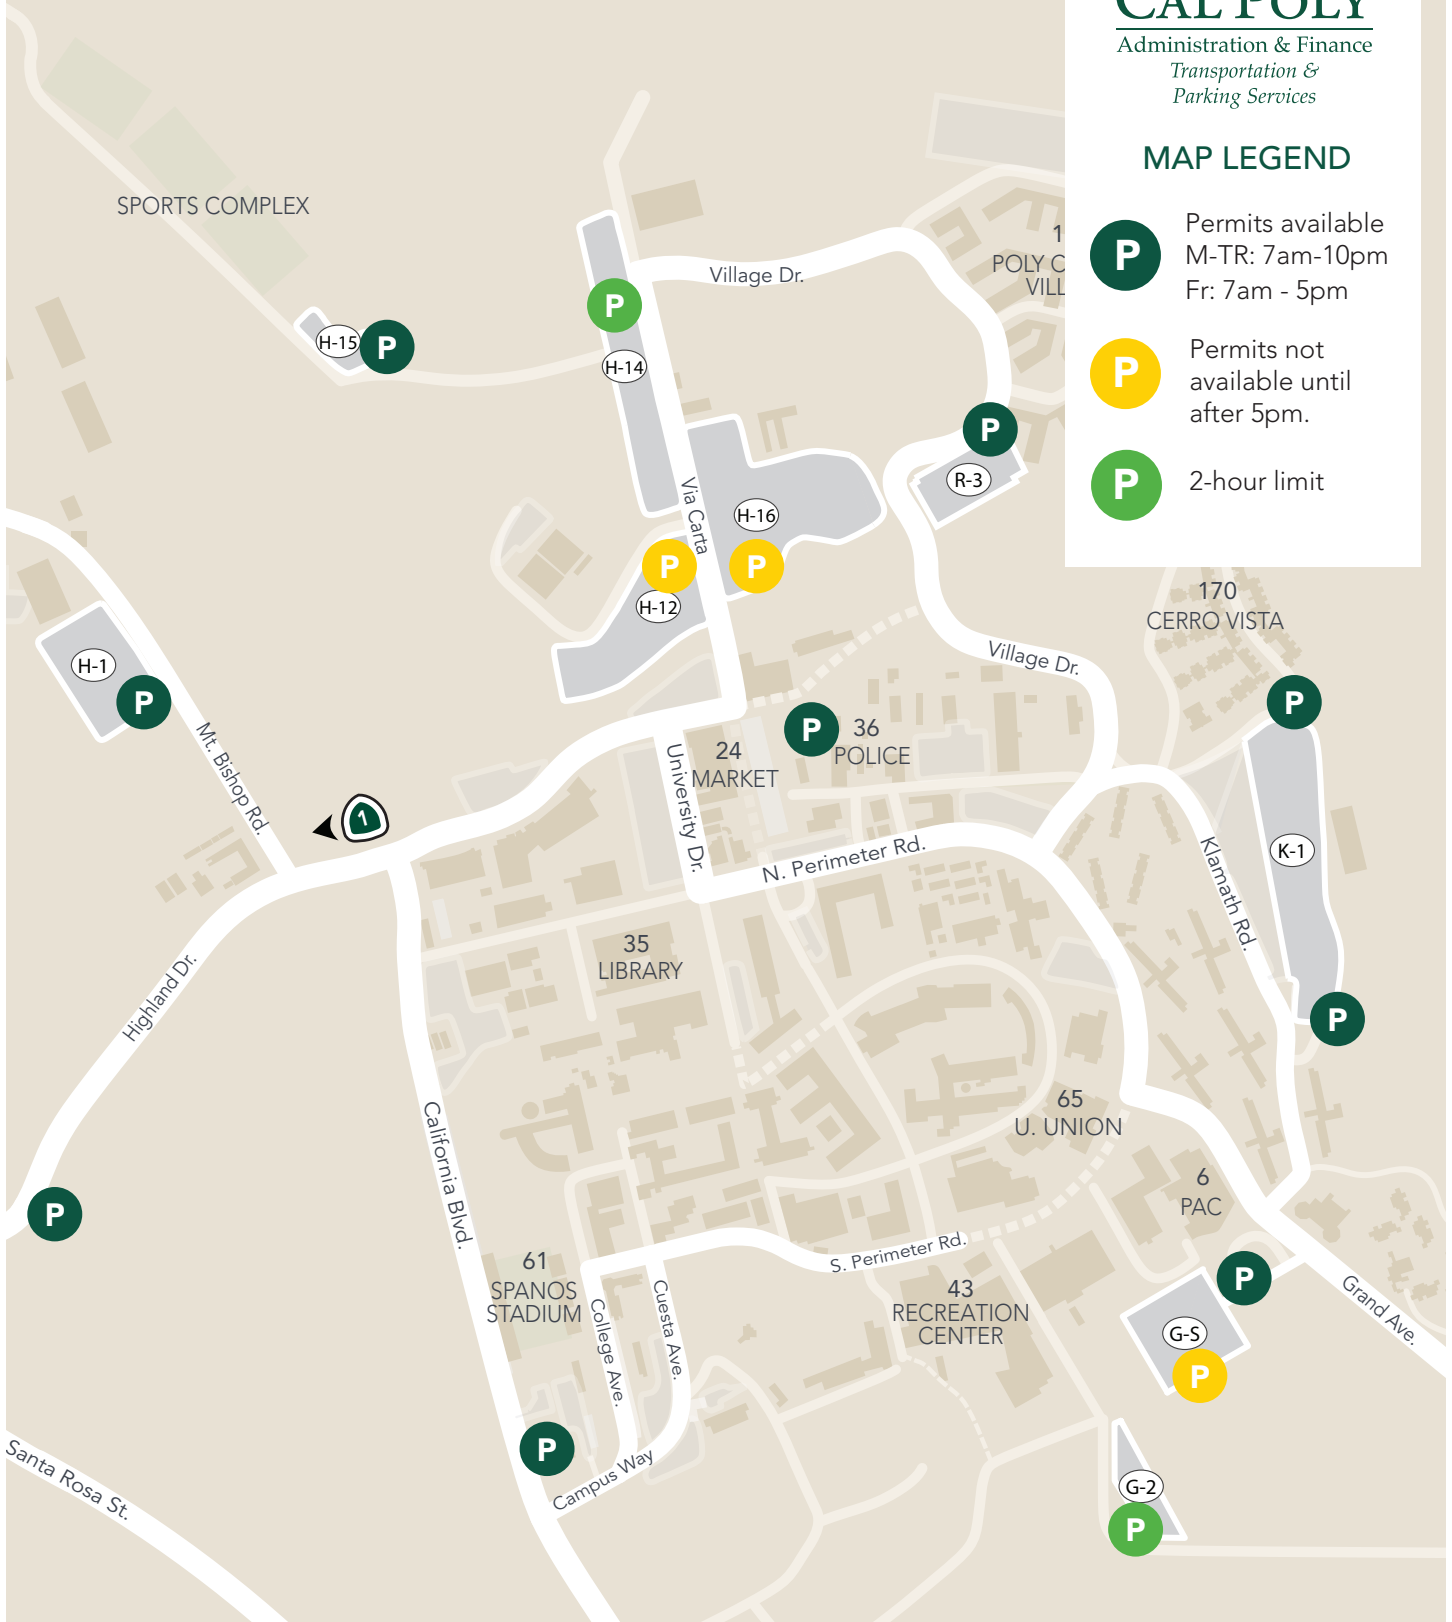

Cal Poly Paystation Locations

CAL POLY

Administration & Finance
Transportation &
Parking Services

MAP LEGEND

-  Permits available
M-TR: 7am-10pm
Fr: 7am - 5pm
-  Permits not available until
after 5pm.
-  2-hour limit