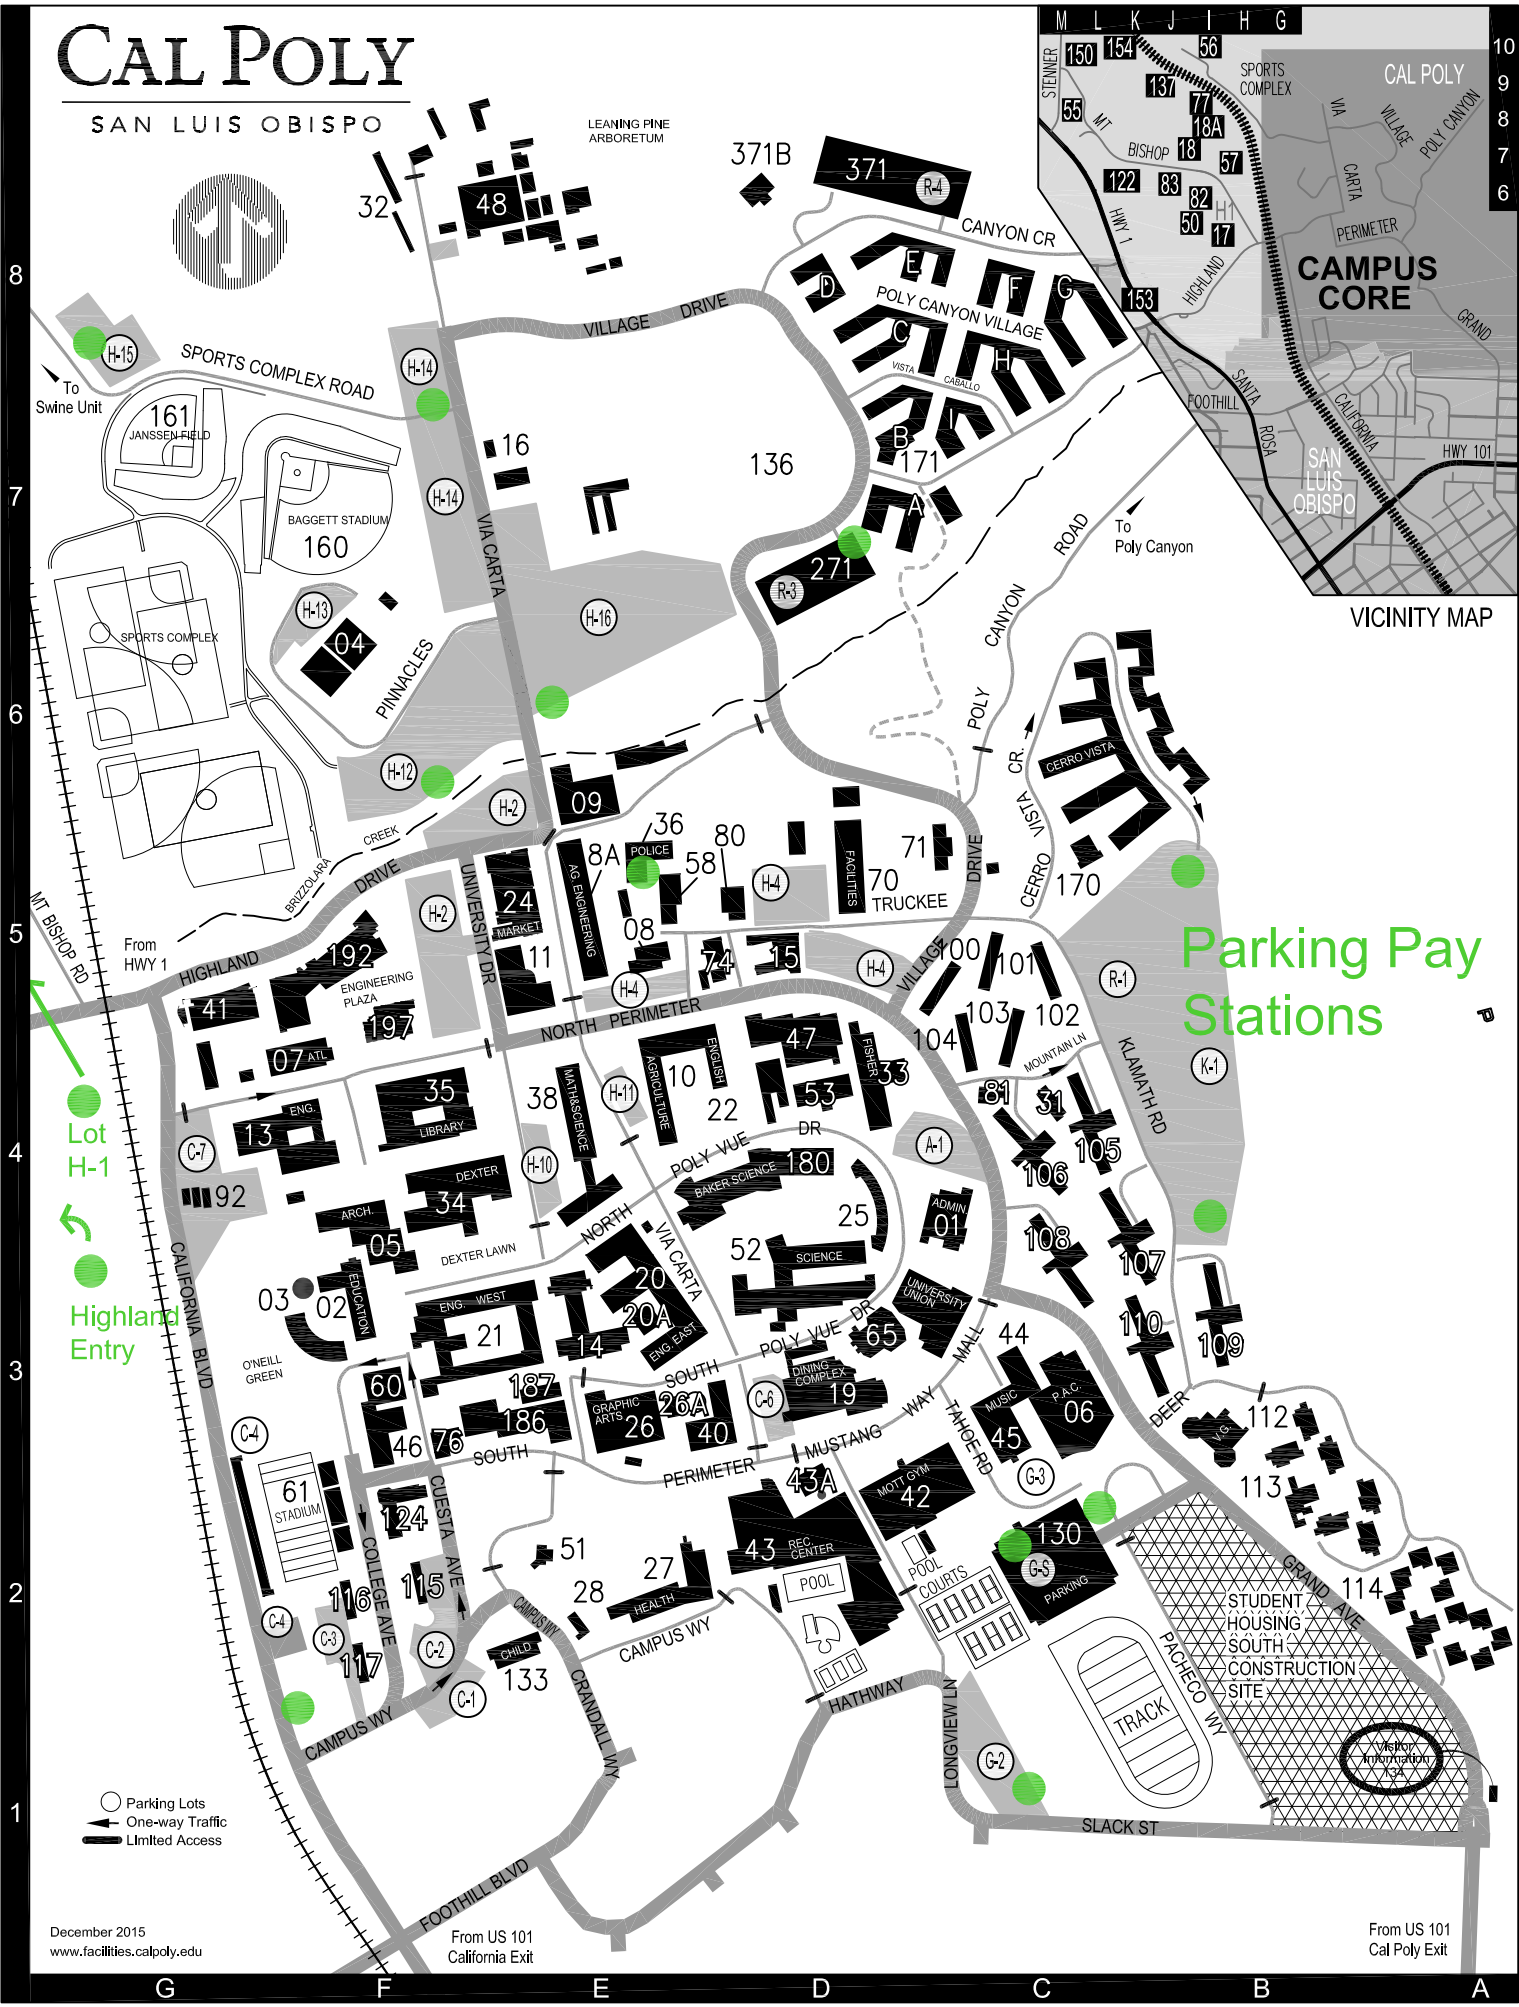

CAL POLY

SAN LUIS OBISPO

VICINITY MAP

Parking Pay Stations

Lot H-1
Highland Entry

- Parking Lots
- One-way Traffic
- Limited Access

G F E D C B A