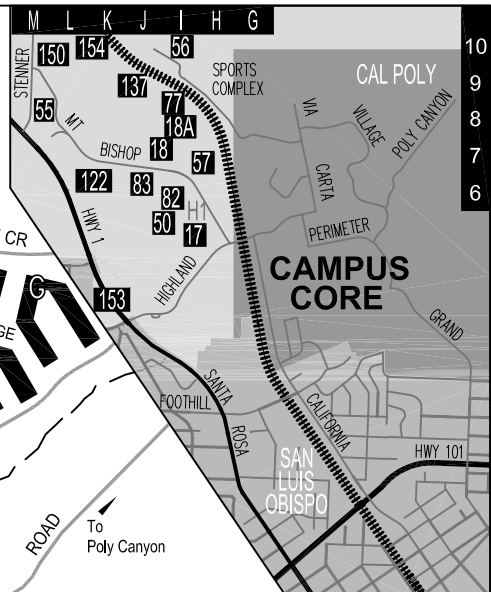

CAL POLY

SAN LUIS OBISPO

VICINITY MAP

Parking Pay Stations

Lot H-1
Highland Entry

- Parking Lots
- One-way Traffic
- Limited Access

G F E D C B A